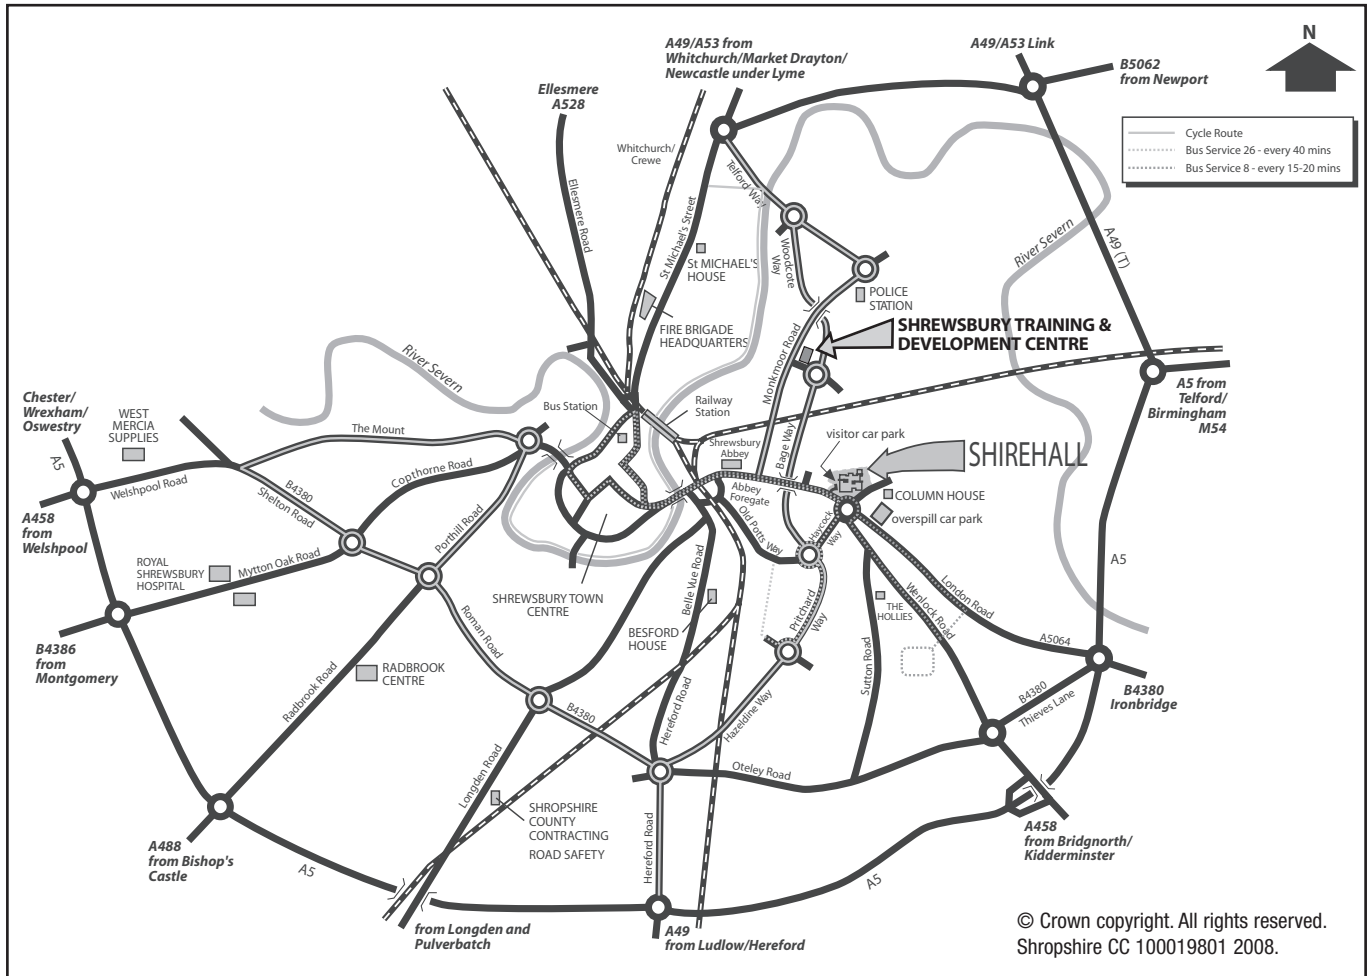

SHREWSBURY TRAINING & DEVELOPMENT CENTRE

The Shrewsbury Training and Development Centre

Racecourse Crescent
Monkmoor
Shrewsbury SY2 5BP
Tel: (01743) 232761
Fax: (01743) 356251

DIRECTIONS

From Telford on the M54

- Approaching Shrewsbury from Telford take the M54 and follow the signs to Shrewsbury. The M54 becomes the A5.
- Follow signs for the A5064 (London Road).
- Take the third exit at the next roundabout onto Abbey Foregate.
- Turn right at the traffic lights onto Monkmoor Road.
- Carry on past the 'Abbey' pub and take the next right into Racecourse Crescent.
- The Training and Development centre is on the left.

From the Shrewsbury Town Centre

- From the town centre, follow signs for Abbey Foregate.
- Turn left at the traffic lights onto Monkmoor Road.
- Carry on past the 'Abbey' pub and take the next right into Racecourse Crescent
- The Training and Development centre is on the left.
- Cycle parking is available.