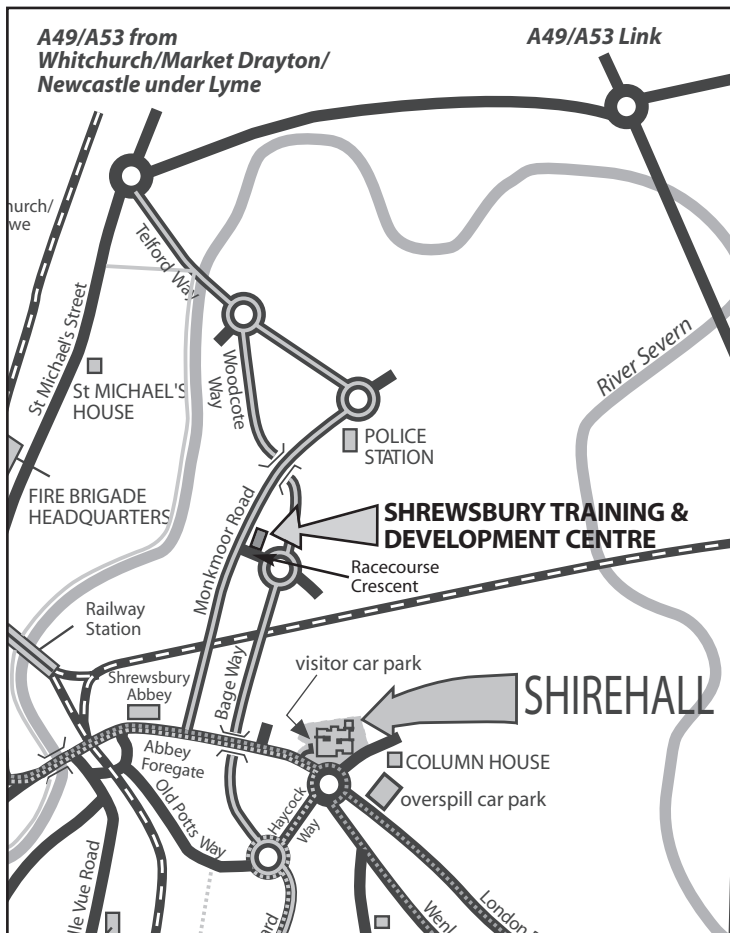

# SHREWSBURY TRAINING & DEVELOPMENT CENTRE

### DIRECTIONS

#### From Telford on the M54

- Approaching Shrewsbury from Telford take the M54 and follow the signs to Shrewsbury. The M54 becomes the A5.
- Follow signs for the A5064 (London Road).
- Take the third exit at the next roundabout onto Abbey Foregate.
- Turn right at the traffic lights onto Monkmoor Road.
- Carry on past the 'Abbey' pub and take the next right into Racecourse Crescent.
- The Training and Development centre is on the left.

#### From the Shrewsbury Town Centre

- From the town centre, follow signs for Abbey Foregate.
- Turn left at the traffic lights onto Monkmoor Road.
- Carry on past the 'Abbey' pub and take the next right into Racecourse Crescent
- The Training and Development centre is on the left.
- Cycle parking is available.