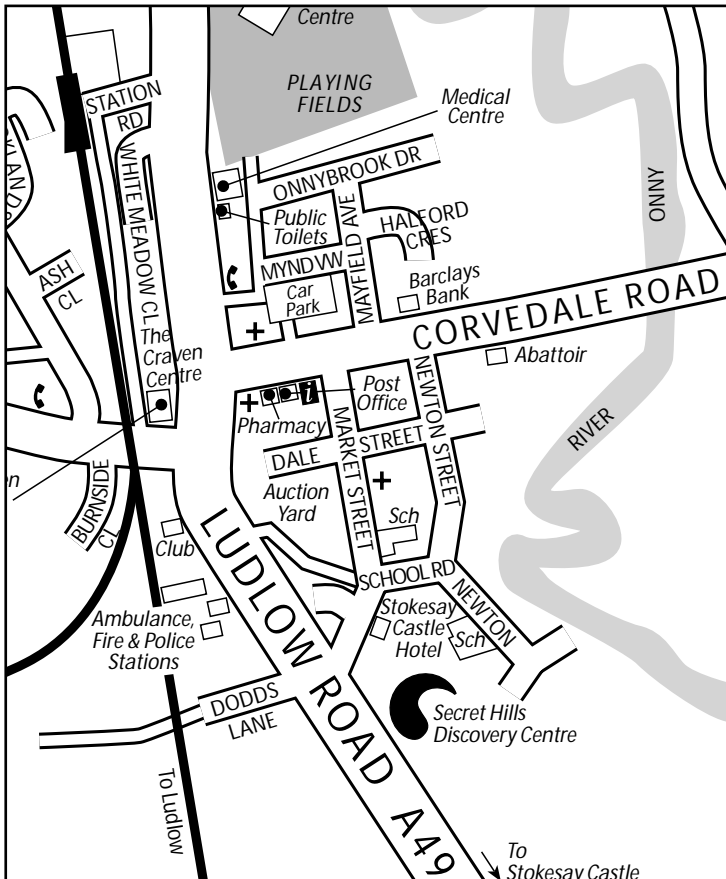

# SECRET HILLS, CRAVEN ARMS

## DIRECTIONS

### The A49 (from the North and South)

- Follow the A49 to the southern outskirts of Craven Arms.

The centre is on the Ludlow Road in Craven Arms. It is 20 miles south of Shrewsbury and 7 miles north of Ludlow.