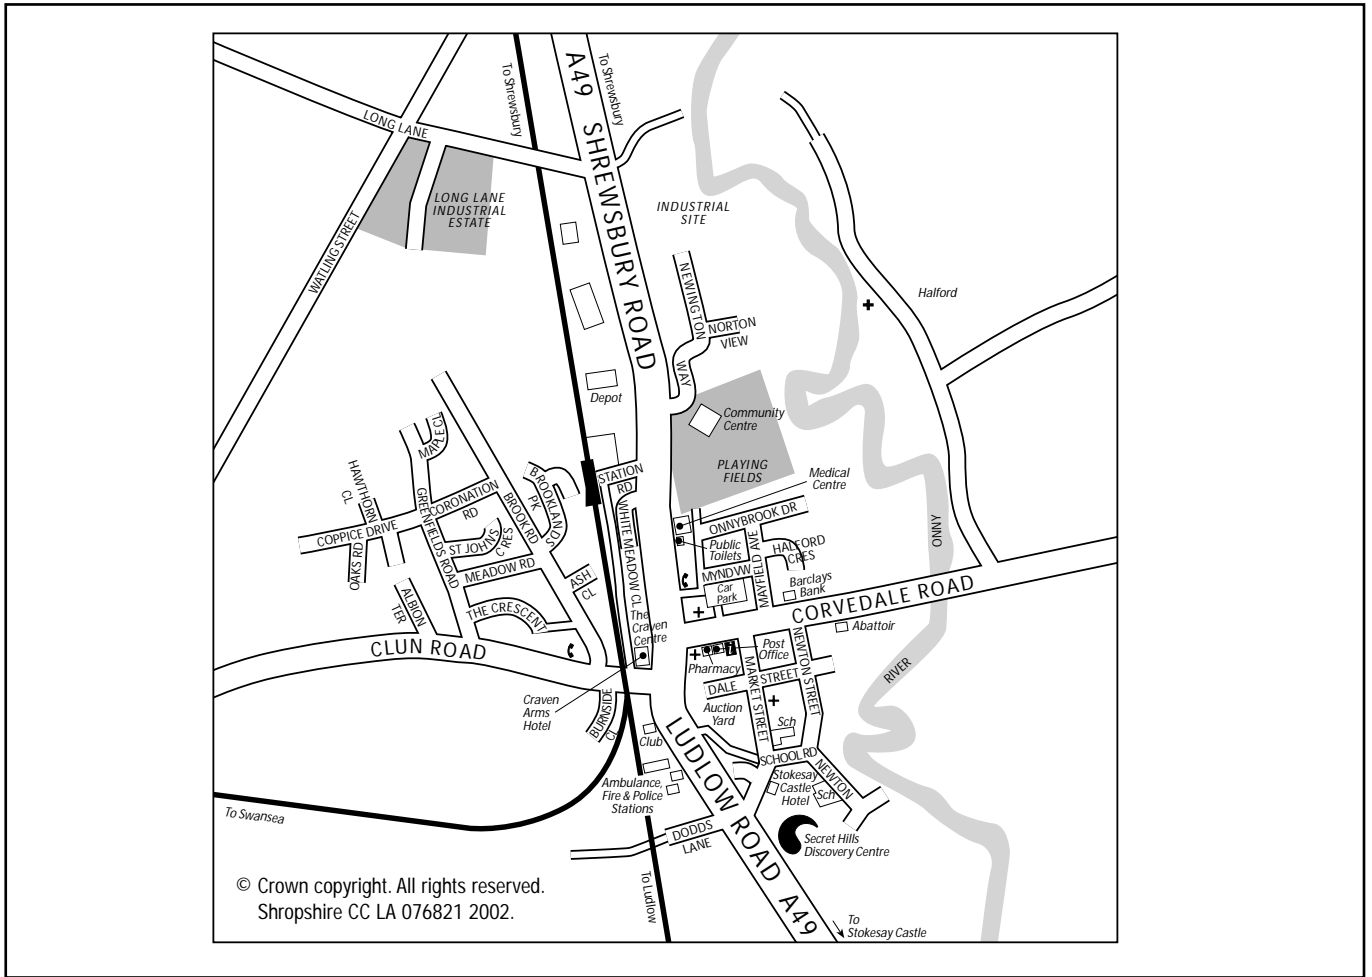

# SECRET HILLS, CRAVEN ARMS

## DIRECTIONS

### The A49 (from the North and South)

- Follow the A49 to the southern outskirts of Craven Arms.

The centre is on the Ludlow Road in Craven Arms. It is 20 miles south of Shrewsbury and 7 miles north of Ludlow.