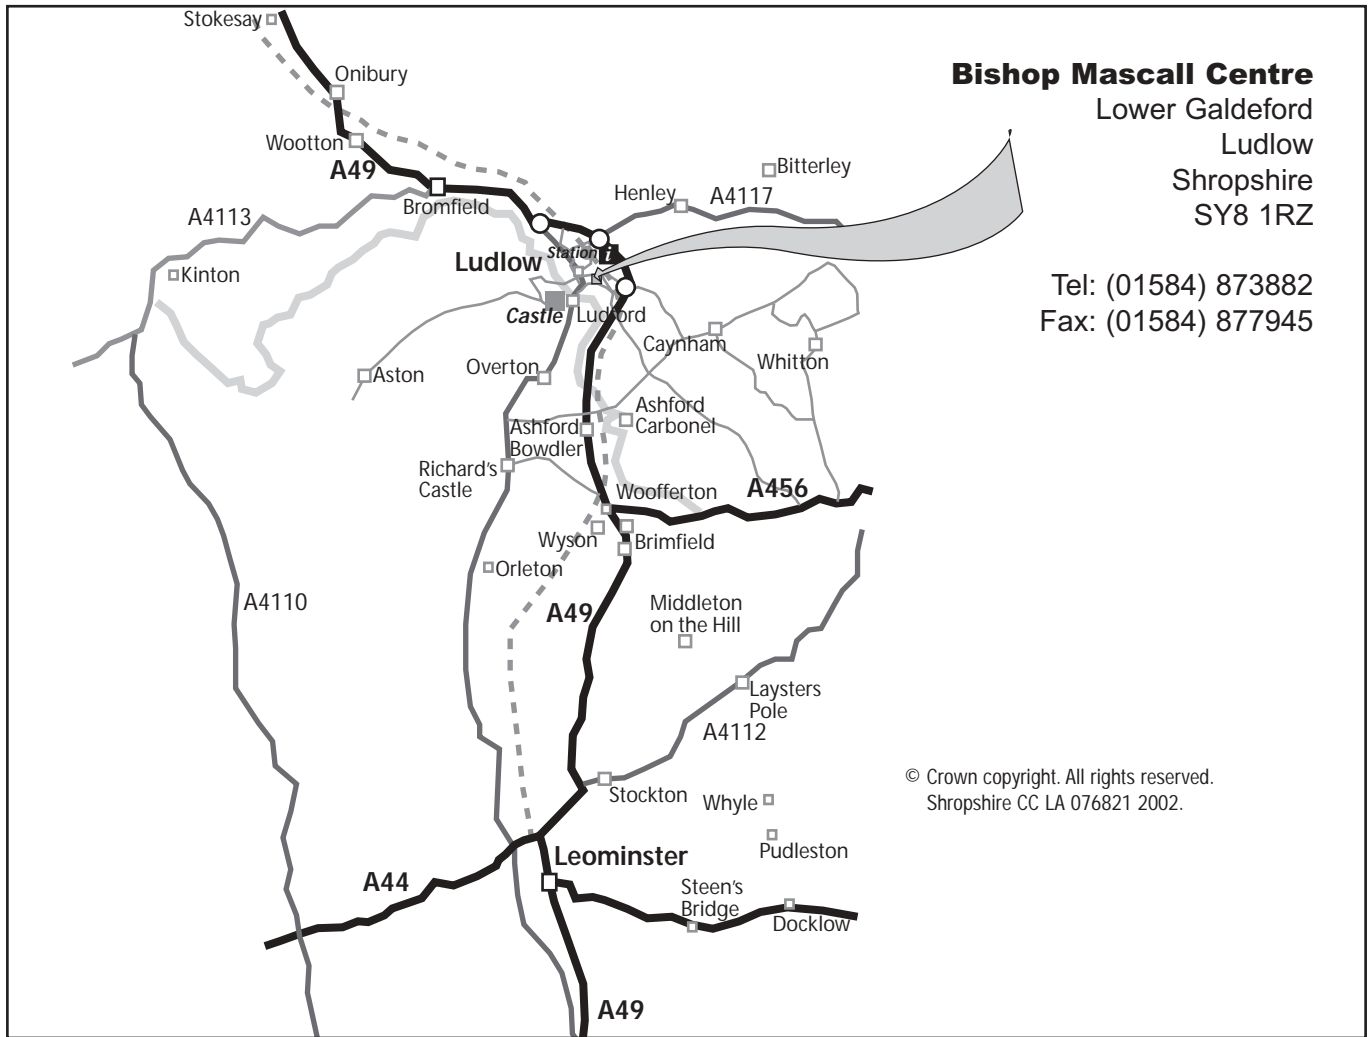

BISHOP MASCALL CENTRE, LUDLOW

DIRECTIONS

From the South on the A49

- Approaching Ludlow from Leominster on the A49 ignore the first left turning and signpost for Ludlow
- At the roundabout take the left turn (signposted Ludlow)

From the North on the A49

- Approaching Ludlow from Shrewsbury on the A49 ignore all turnings for Ludlow
- Until reaching the roundabout with A4117 to the left
- Carry straight ahead and turn right at the next roundabout (signposted Ludlow)

All

- After turning off the A49, the road dips down under a railway bridge
- As you start to ascend the hill look out for Weeping Cross Lane
- Shortly afterwards the Bishop Mascall Centre is on your left immediately after the new police station