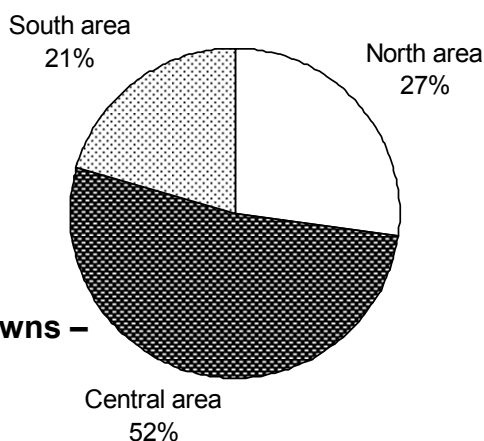

Tel 01743 252562

factsandfigures@shropshire.gov.uk

Retail completions in market towns 2006 – 2011 (square metres)

	2006-2007	2007-2008	2008-2009	2009-2010	2010-2011
Ellesmere	0	0	0	2939	530
Market Drayton	2342	674	154	1888	215
Oswestry	2803	553	363	150	222
Wem	0	0	57	0	92
Whitchurch	2645	865	115	56	70
Shrewsbury	3439	10969	8450	1127	3808
Bishops Castle	0	46	46	0	0
Bridgnorth	143	420	665	155	642
Broseley	0	87	0	0	77
Church Stretton	335	2456	0	53	163
Cleobury Mortimer	36	43	178	0	0
Craven Arms	118	0	51	1524	368
Ludlow	659	1236	1835	86	196
Much Wenlock	24	146	0	0	266
Shifnal	0	75	0	16	0

Outstanding retail permissions – April 2011 (square metres)

Outstanding Floor Space	
North area	10113
Central area	19281
South area	7651
Shropshire	37045

Outstanding retail permissions as at April 2011

Outstanding retail permissions in Market towns – April 2011 (square metres)