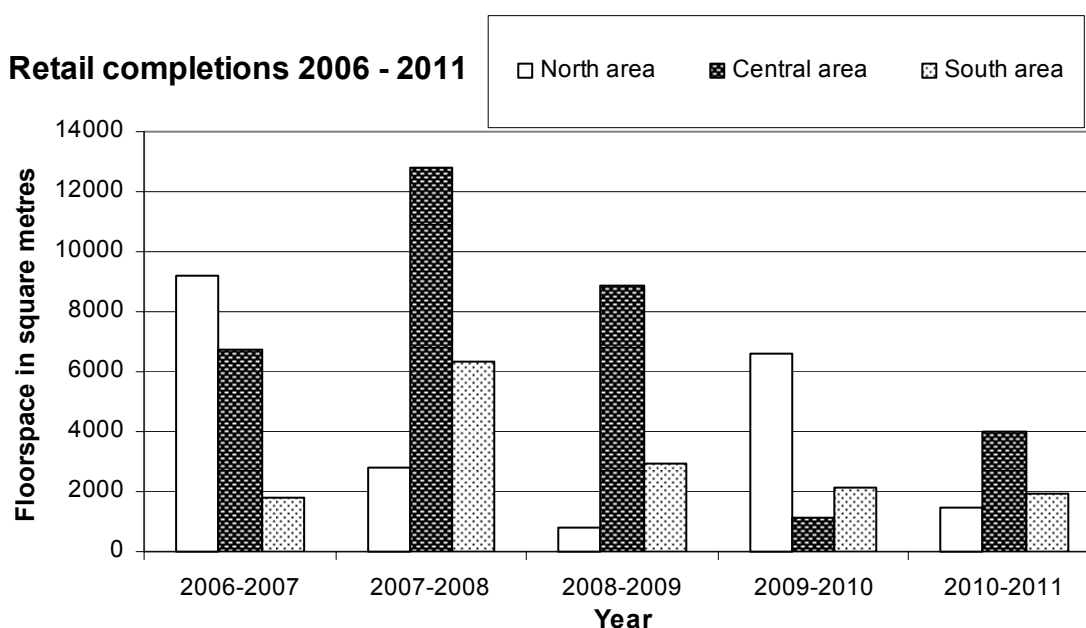

Retail completions & outstanding permissions in Shropshire 2006 – 2011 (square metres)

E17/27

Completions of retail* floor space 2006 – 2011 (square metres)

	2006-2007	2007-2008	2008-2009	2009-2010	2010-2011
North area	9207	2774	816	6629	1446
Central area	6751	12821	8856	1127	3995
South area	1792	6337	2912	2108	1943
Shropshire	17750	21932	12584	9864	7384

Source: Shropshire Council, Planning Land Use Monitoring System

*Class A retail development is a combination of Class A1 (shops) Class A2 (financial and professional services e.g. Accountants Office, Estate Agents, Betting Office), Class A3 (restaurants and cafes), Class A4 (drinking establishments) and Class A5 (hot food takeaways) Use Class Orders (UCO).

For more detailed information on retail completions and outstanding permissions, and a glossary of terms, please see the Development Trends Report available on the Shropshire Council web site.

Intelligence and Research Team
Shropshire Council, Shirehall, Abbey Foregate
Shrewsbury, Shropshire, SY2 6ND

Tel 01743 252562

factsandfigures@shropshire.gov.uk