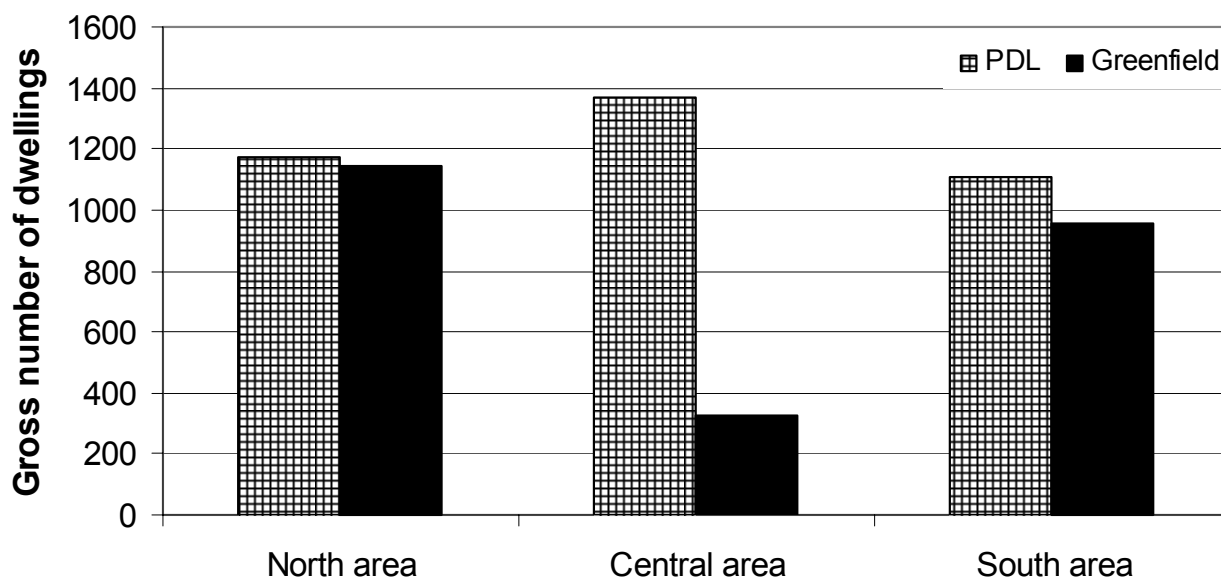

Housing completions – Shropshire: 2006 – 2011 (number of dwellings)

	2006-2007		2007-2008		2008-2009		2009-2010		2010-2011	
	Gain	Loss	Gain	Loss	Gain	Loss	Gain	Loss	Gain	Loss
North area	530	15	504	22	585	16	412	21	287	5
Central area	305	23	294	38	343	11	368	10	381	48
South area	473	42	394	26	404	42	380	21	410	41
Shropshire	1308	80	1192	86	1332	69	1160	52	1078	94

Previously developed land (PDL) and Greenfield housing completions 2006 – 2011 (gross number of dwellings completed by district)

	PDL	Greenfield
North area	1175	1143
Central area	1368	323
South area	1106	955

Housing completions on previously developed land and Greenfield land 2006 - 2011