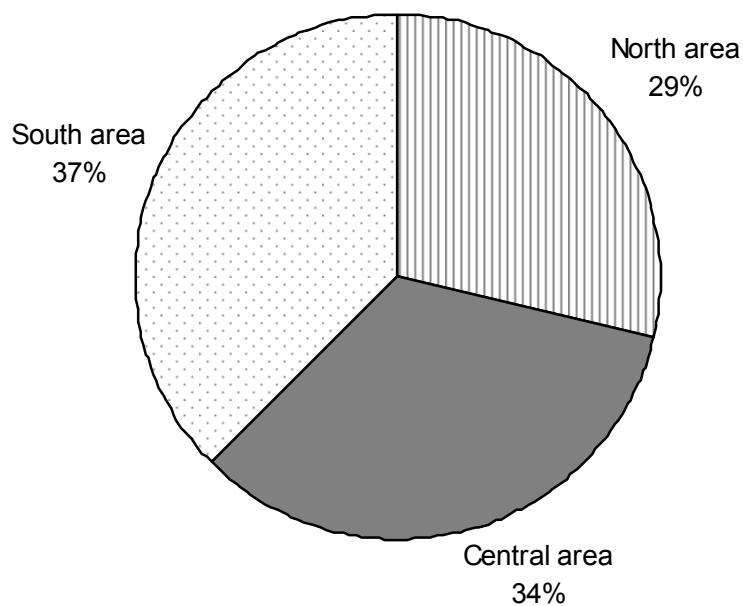

**Net housing completions 2010 - 2011
(percentages of Shropshire total)**

Housing completions 2006 – 2011 (net number of dwellings)

	2006-2007	2007-2008	2008-2009	2009-2010	2010-2011
North area	515	482	569	391	282
Central area	282	256	332	358	333
South area	431	368	362	359	369
Shropshire	1228	1106	1263	1108	984