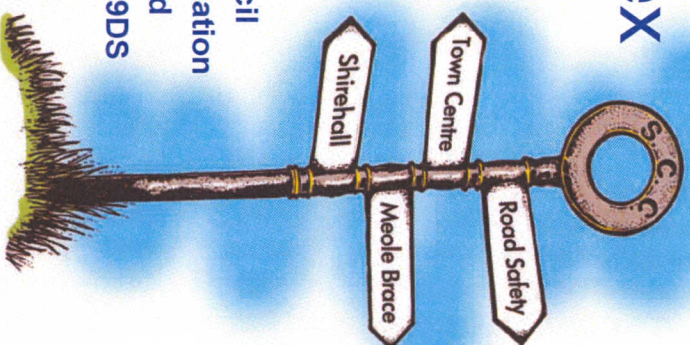

From Bank Farm Junction to Shrewsbury Bus Station. **Service no. 546 (Monday to Saturday).** Leaves Bank Farm Junction (opposite Meole Brace School) at 0929 and runs every hour. The last bus is 1659.

Please check before you start your journey as times may change

By train

For train times, call National Rail Enquiries on **08457 484 950** (24 hours). For Welsh language call **0845 604 0500** or Telephone **0845 605 0600**. Online bookings can be made at www.thetrainline.com or at www.qjump.co.uk or www.nationalrail.co.uk

The taxi rank is outside the Train Station entrance and the journey will take approximately 15 minutes.

By car

For free online route planning visit www.theaa.com or www.rac.co.uk

There are car parking spaces available but we recommend that you use alternatives to travelling by car wherever possible. When entering the Longden Road Complex, follow the road ahead and take the first left before the mini roundabout and Salt Dome. The visitor parking is located immediately on the right, next to the green hoarding. Follow the footpath round until you reach the Road Safety reception area.

DT3796 - Designed by the design team, SOC © 2007

How to find the ROAD SAFETY EDUCATION

Longden Road Complex