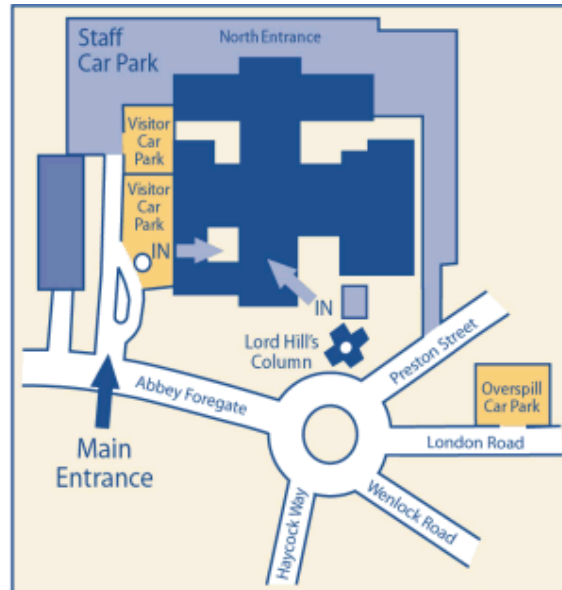

REACHING SHIREHALL

Shirehall is on the east side of Shrewsbury, about half a mile further out than Shrewsbury Abbey on Abbey Foregate (London Road, A5064).

Reaching Shirehall By Train

Shrewsbury is well served by train services from all over Britain. The Railway Station is located in the town centre, around 25 minutes walk from Shirehall. Visitors can continue to Shirehall by taxi (there is a rank outside the Railway Station) or by bus from the Bus Station, a 250-metre walk away over gently sloping ground.

Reaching Shirehall By Bus

From the Bus Station in the centre of Shrewsbury:- Service 8 leaves every 15 minutes for Shirehall (destination: Sutton Farm)

Cycling

Shrewsbury is well provided with cycle routes as shown on the map. Cycle parking is provided at Shirehall at the North Entrance and by the Visitors's Car Park.

Arriving By Car

The Shirehall Car Park entrance is on Abbey Foregate, just past the Column on the right if you are coming along London Road (A5064) from the Telford direction, or just past the ambulance station if you are coming from the Town Centre.

There is a Short Stay Visitors's Car Park signposted about 50m on the right as you drive in. There are 2 disabled parking spaces in the Visitors's Car Park. If you would like to make special arrangements for a disabled parking space before your journey, please ring the main reception desk on (01743) 252873.

The main car park behind the Shirehall is for staff. Only cars with car park passes can use it: others may be clamped and be subject to a fine.

If the Visitors's Car Park is full, there is an overspill car park 100m along the London Road, on the left as you drive away from Shirehall.

Main Reception

All visitors are asked to report to Main Reception on arrival. From the main road, take the path from the Column. Main Reception is to your left, behind the round Council Chamber. From the Visitors's Car Park, pass beneath the underpass and across a courtyard.