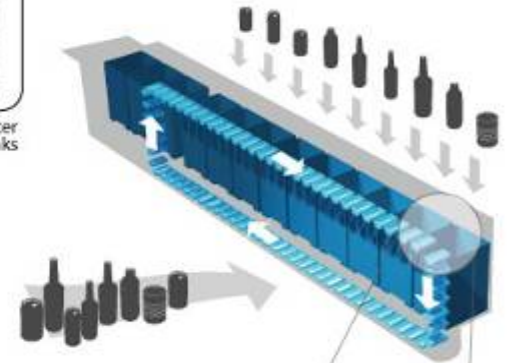

1 recycling center
= 50 ordinary bottle banks

2 Items are sorted.

The recycling center recognizes and sorts items according to material and type.

3 Size is reduced.

Glass is crushed, and plastic bottles, aluminium cans and tins are shredded to a fraction of their original size.

1 Items are inserted & identified.

Near infrared spectroscopy, as well as a camera and a metal sensor are able to distinguish materials:

- Aluminium cans & steel tins
- Different plastic bottles (HPDE, PET, PC, etc.)
- Different colours of glass (clear, green, brown, etc)

a new way of
recycling

4 Material is transported to plant, fewer lorries needed due to reduced size.

TRC Configuration (from above) for 6 pilots at Tesco supercentres, UK

Footprint: 2.3m x 15m
Height: 3m

- Extended TRC-9, with nine material bins and three paper bins
- Two user stations for glass, cans and plastics (optionally three)
- Three inlets for paper and cardboard
- Tesco light green on details, Tesco branding on center and User Stations (screen)
- For compaction, three Granulators and three Glass Breakers
- Standard size material bins
- Two Euro Size information poster frames on the front
- Optional information posters on the sides