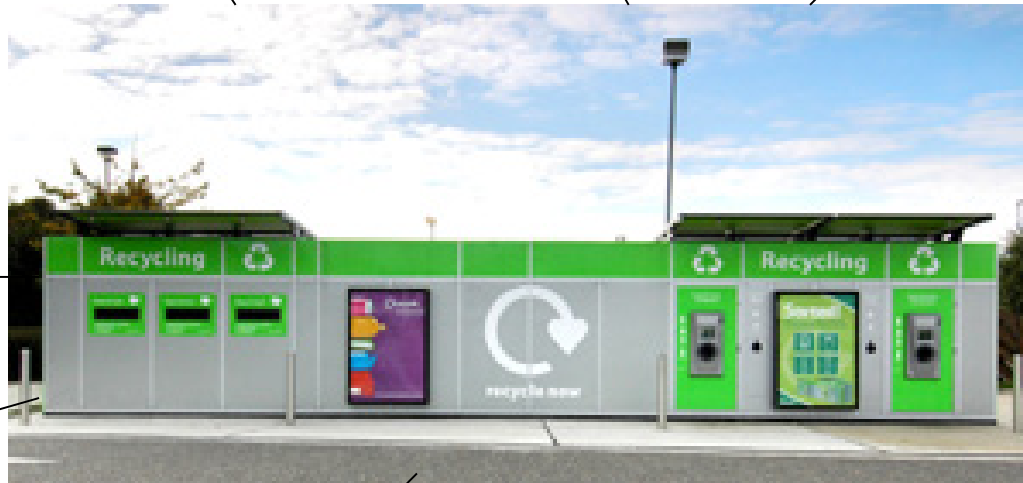

- Extended TRC-9, with nine material bins and three paper bins
- Two user stations for glass, cans and plastics (optionally three)
- Three inlets for paper and cardboard
- Tesco light green on details, Tesco branding on center and User Stations (screen)
- For compaction, three Granulators and three Glass Breakers
- Standard size material bins
- Two Euro Size information poster frames on the front
- Optional information posters on the sides

Light incorporated above door, subject to technical solution

Light incorporated in construction

Descriptive text

New User Interface Concept

Plastic Bag Collection

The metal panels to either side of the User Interfaces may be replaced with transparent panels. This will allow the user to look inside the machine and make the experience more interesting

IMPRESSIONS OF THE NEW RECYCLING CENTRE

Looks modern

Educational for children

Easy access for cars and pedestrians

Green banner stands out well

Green = environment

Well lit, safe at night

Clean and tidy