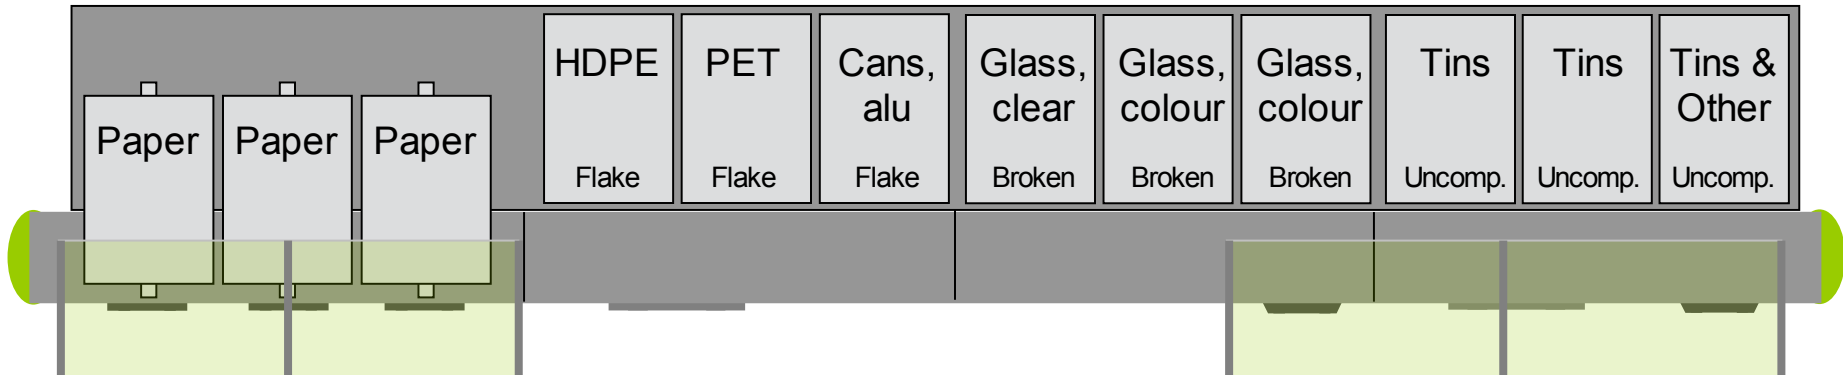

1 recycling center
= 50 ordinary bottle banks

2 Items are sorted.

The recycling center recognizes and sorts items according to material and type.

3 Size is reduced.

Glass is crushed, and plastic bottles, aluminium cans and tins are shredded to a fraction of their original size.

1 Items are inserted & identified.

Near infrared spectroscopy, as well as a camera and a metal sensor are able to distinguish materials:

- Aluminium cans & steel tins
- Different plastic bottles (HPDE, PET, PC, etc.)
- Different colours of glass (clear, green, brown, etc)

a new way of
recycling

4 Material is transported to plant, fewer lorries needed due to reduced size.

TRC Configuration (from above) for 6 pilots at Tesco supercentres, UK

Footprint: 2.3m x 15m
Height: 3m

- Extended TRC-9, with nine material bins and three paper bins
- Two user stations for glass, cans and plastics (optionally three)
- Three inlets for paper and cardboard
- Tesco light green on details, Tesco branding on center and User Stations (screen)
- For compaction, three Granulators and three Glass Breakers
- Standard size material bins
- Two Euro Size information poster frames on the front
- Optional information posters on the sides