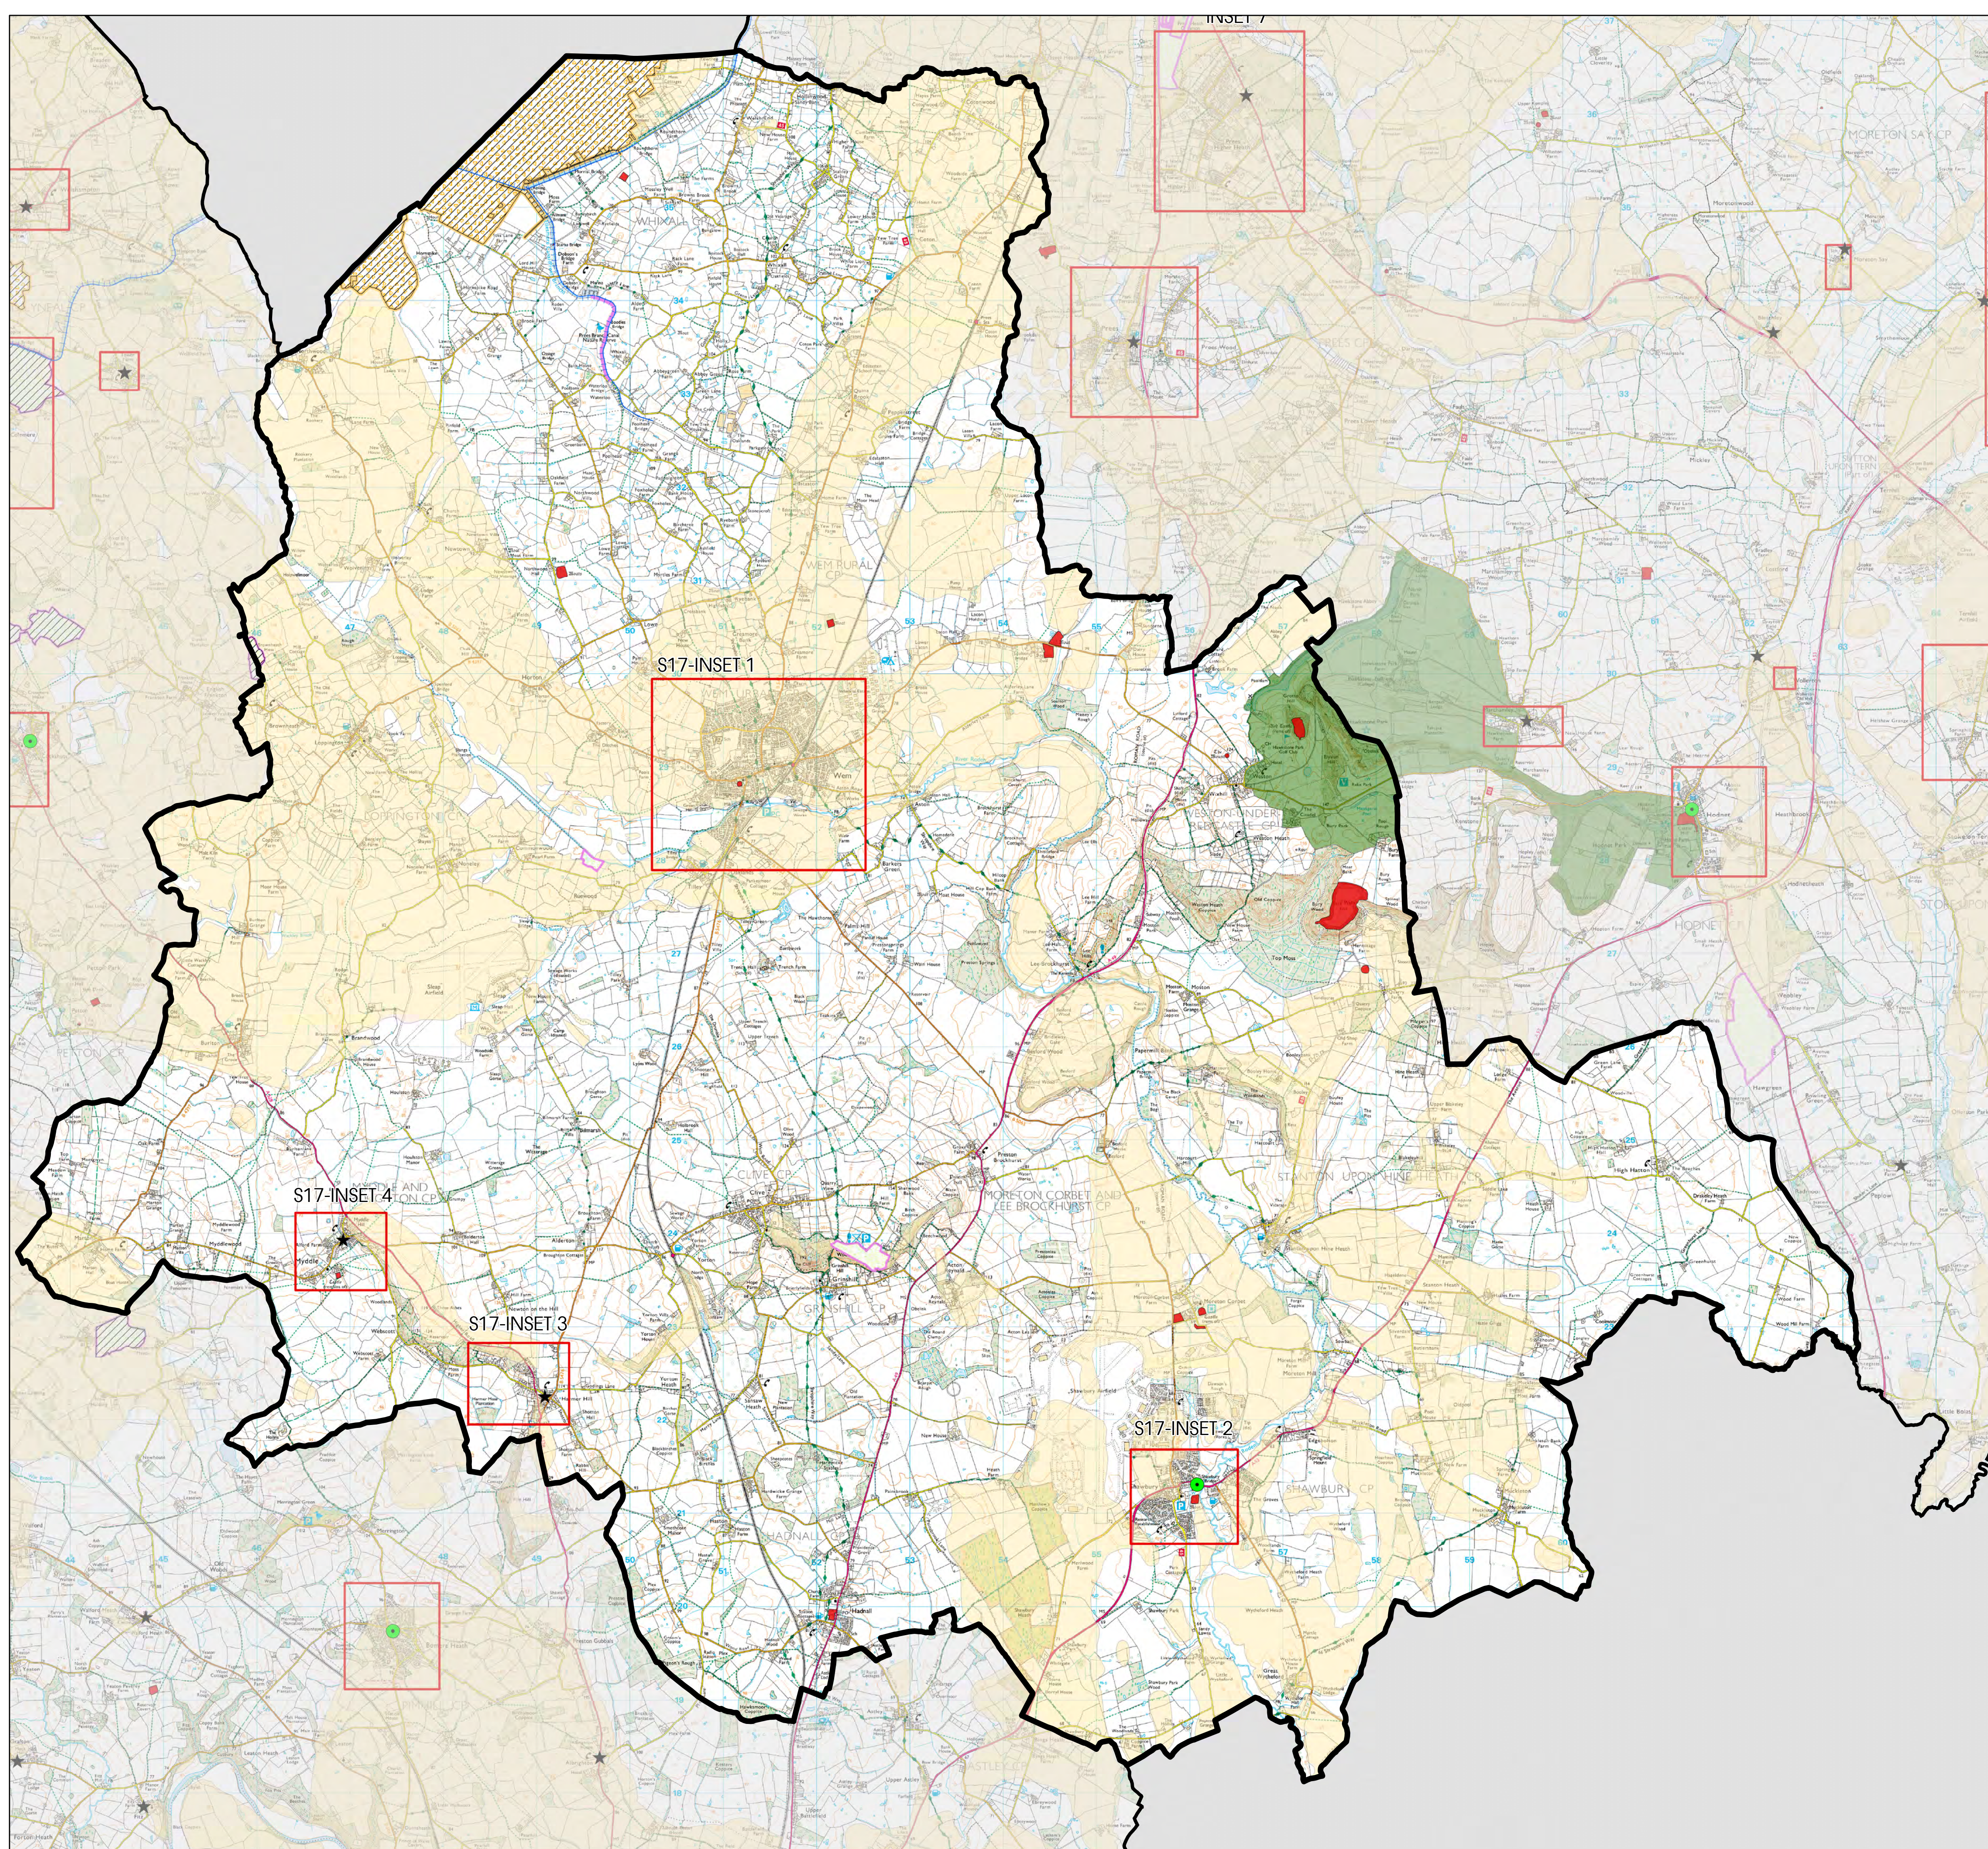

SHROPSHIRE COUNCIL POLICY MAP

S17: Wem Area

Key

- ★ Community Clusters
- Community Hub
- ◻ Inset
- ▨ RAMSAR
- Scheduled Ancient Monument
- ▨ SAC
- ▨ SSSI
- Registered Parks
- Mineral Safeguarding Area
- Canal

© Crown copyright and database rights 2014
Ordnance Survey 100049049

SHROPSHIRE COUNCIL POLICY MAP

**Wem Area
S17-INSETS 1, 2, 3, 4.**

Key

-  Housing
-  Development Boundary
-  Scheduled Ancient Monument
-  Conservation Area

© Crown copyright and database rights 2014
Ordnance Survey 100049049

S17 Inset 1 Wem

S17 Inset 2 Shawbury

S17 Inset 3 Harmer Hill

S17 Inset 4 Myddle