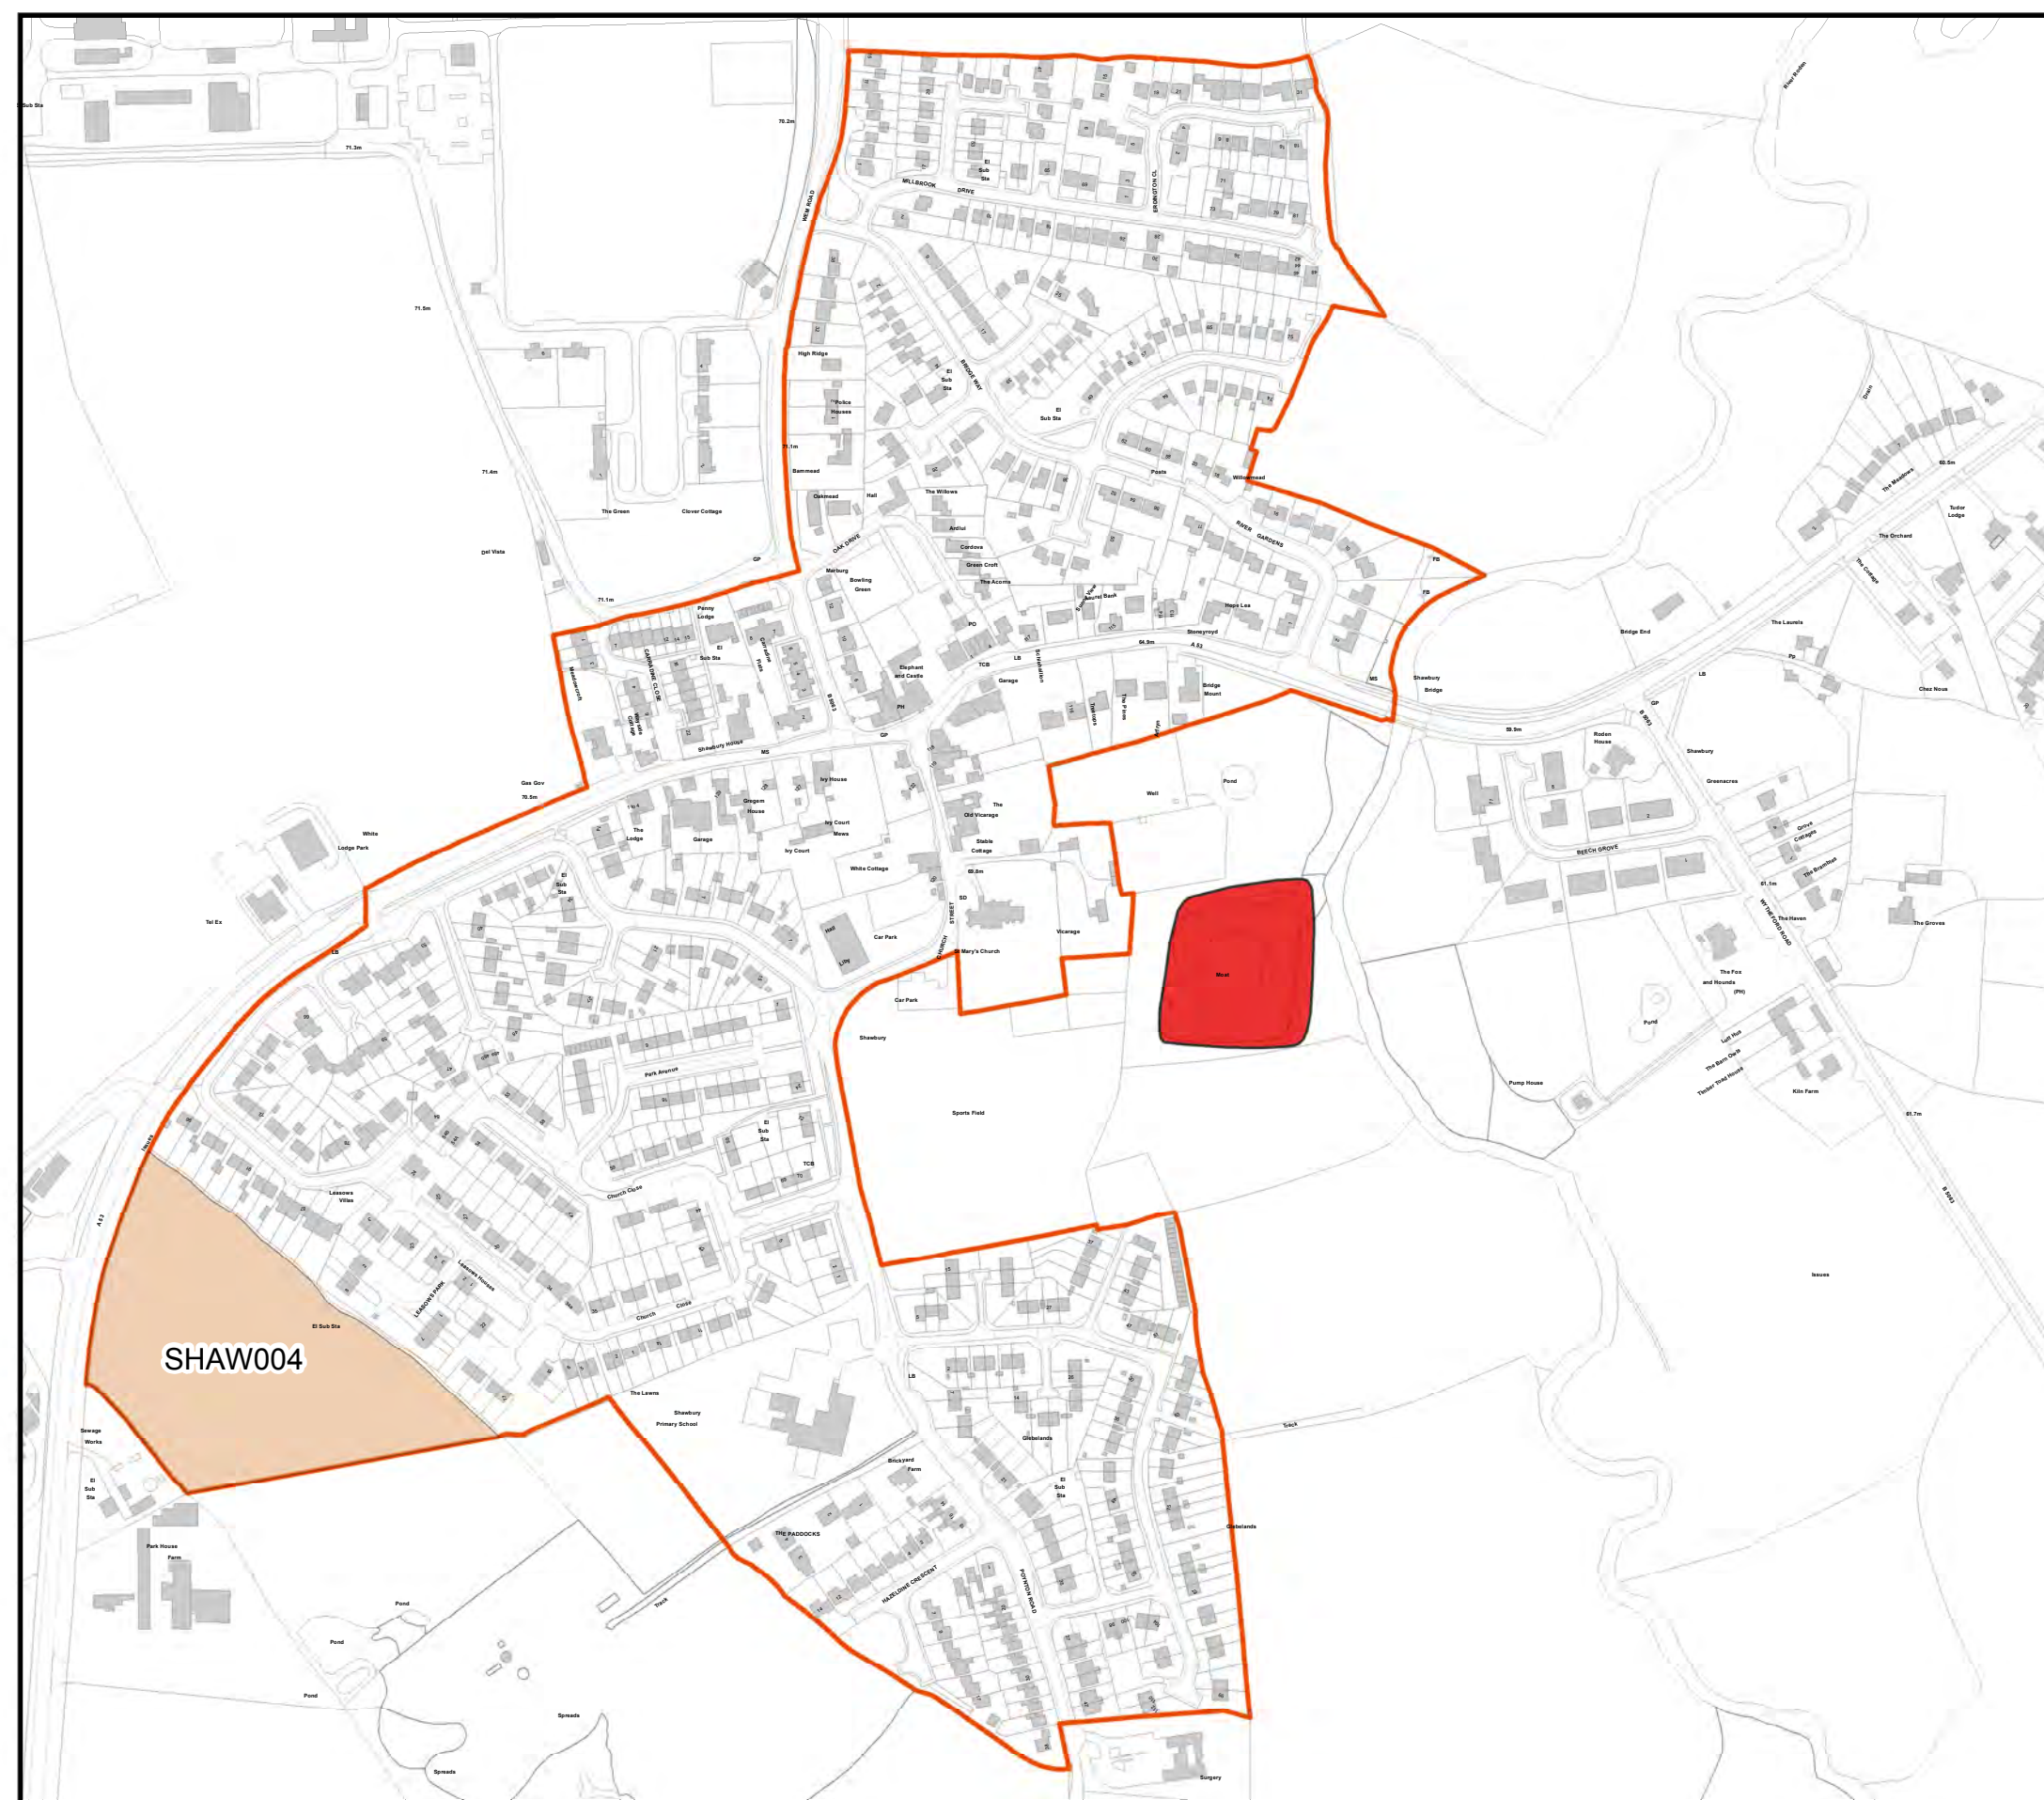

SHROPSHIRE COUNCIL POLICY MAP

S17: Wem Area

Key

- ★ Community Clusters
- Community Hub
- ◻ Inset
- ▨ RAMSAR
- Scheduled Ancient Monument
- ▨ SAC
- ▨ SSSI
- Registered Parks
- Mineral Safeguarding Area
- Canal

© Crown copyright and database rights 2014
Ordnance Survey 100049049

SHROPSHIRE COUNCIL POLICY MAP

**Wem Area
S17-INSETS 1, 2, 3, 4.**

Key

-  Housing
-  Development Boundary
-  Scheduled Ancient Monument
-  Conservation Area

© Crown copyright and database rights 2014
Ordnance Survey 100049049

S17 Inset 1 Wem

S17 Inset 2 Shawbury

S17 Inset 3 Harmer Hill

S17 Inset 4 Myddle