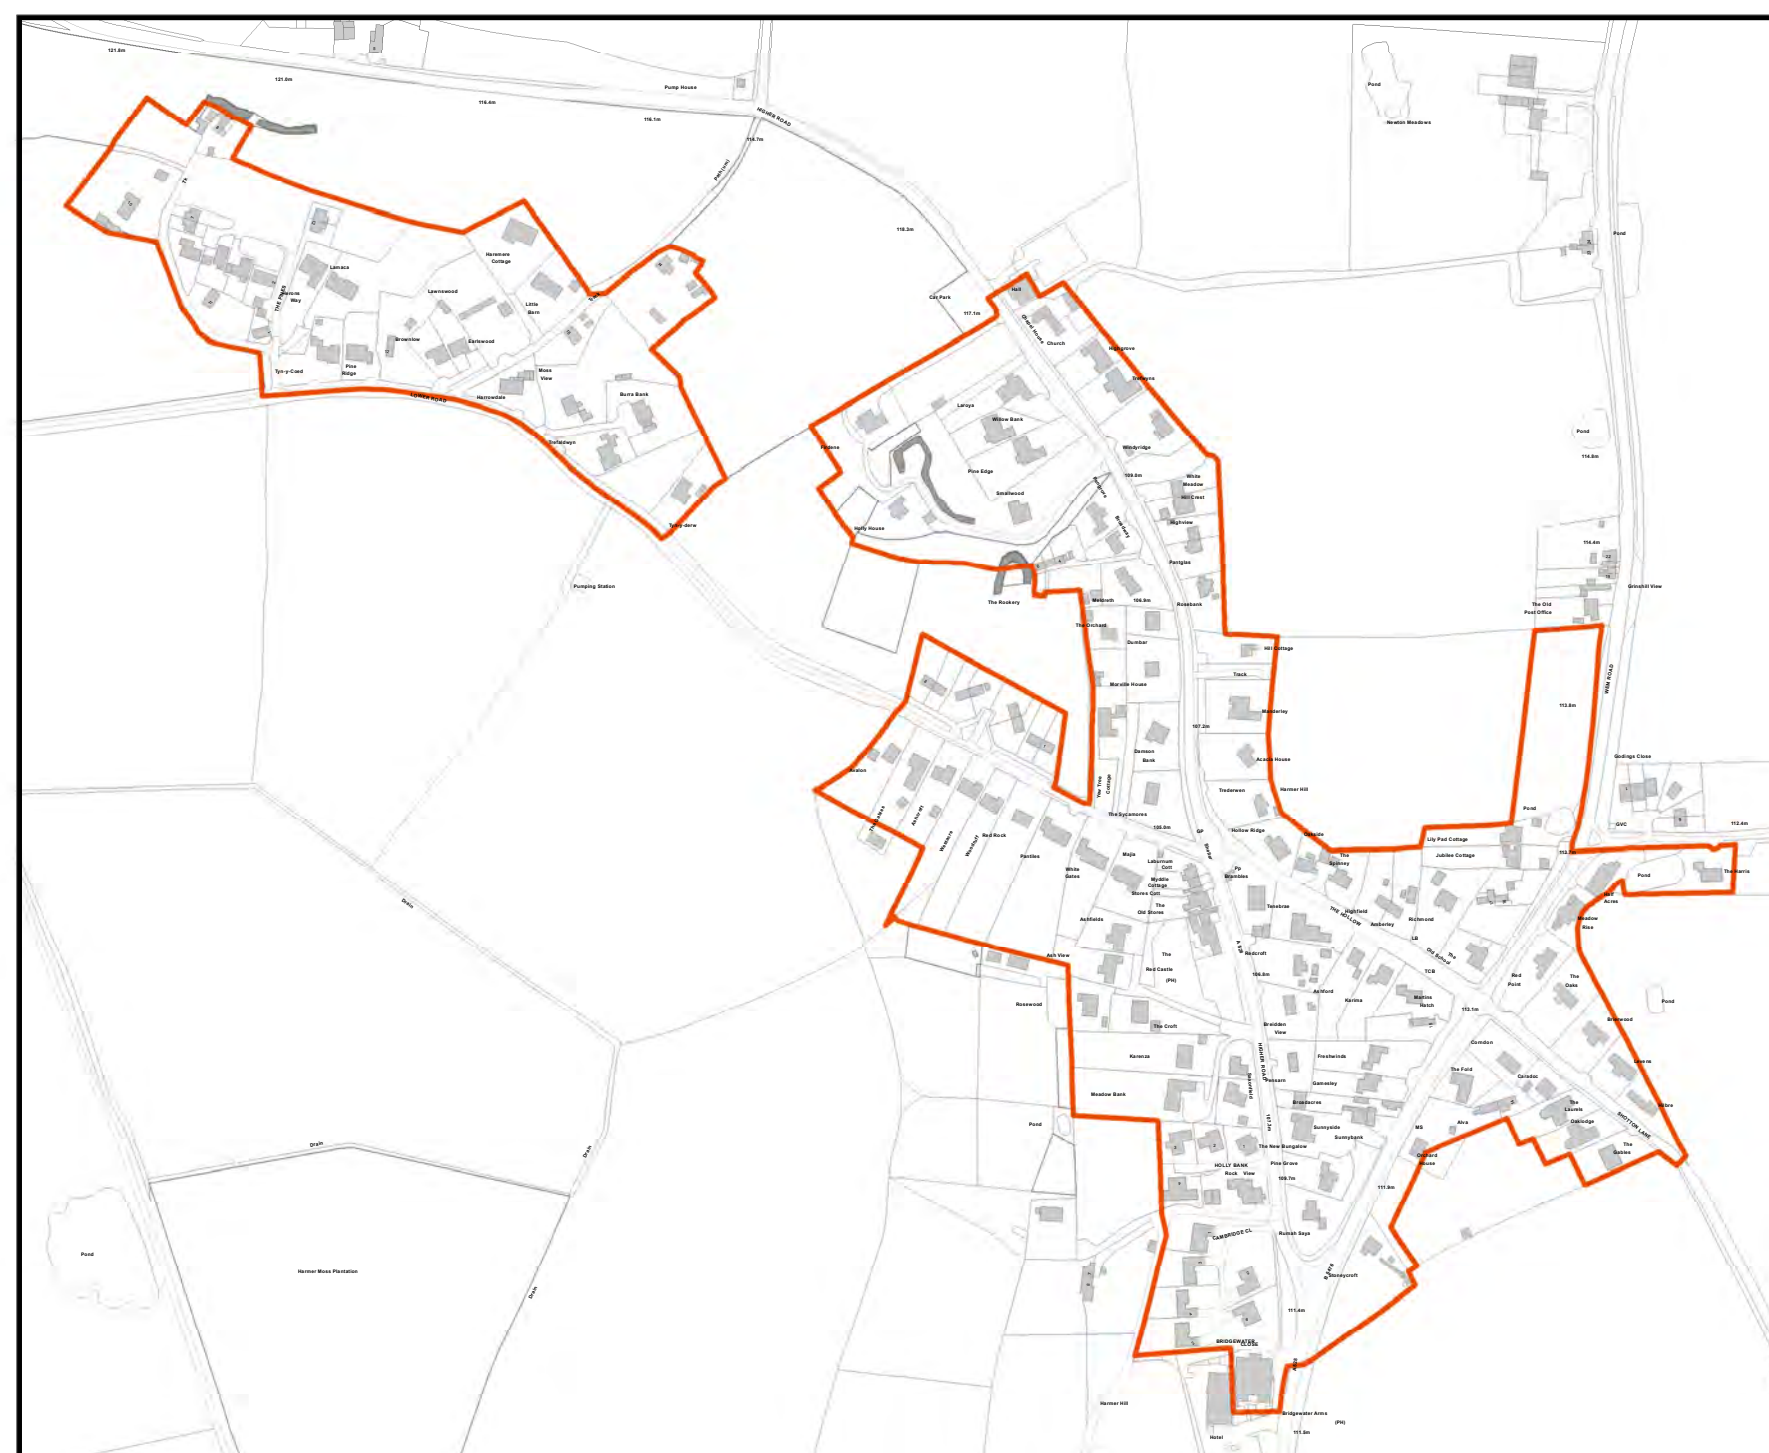

SHROPSHIRE COUNCIL POLICY MAP

S17: Wem Area

Key

- ★ Community Clusters
- Community Hub
- ◻ Inset
- ▨ RAMSAR
- Scheduled Ancient Monument
- ▨ SAC
- ▨ SSSI
- Registered Parks
- Mineral Safeguarding Area
- Canal

© Crown copyright and database rights 2014
Ordnance Survey 100049049

SHROPSHIRE COUNCIL POLICY MAP

**Wem Area
S17-INSETS 1, 2, 3, 4.**

Key

-  Housing
-  Development Boundary
-  Scheduled Ancient Monument
-  Conservation Area

© Crown copyright and database rights 2014
Ordnance Survey 100049049

S17 Inset 1 Wem

S17 Inset 2 Shawbury

S17 Inset 3 Harmer Hill

S17 Inset 4 Myddle