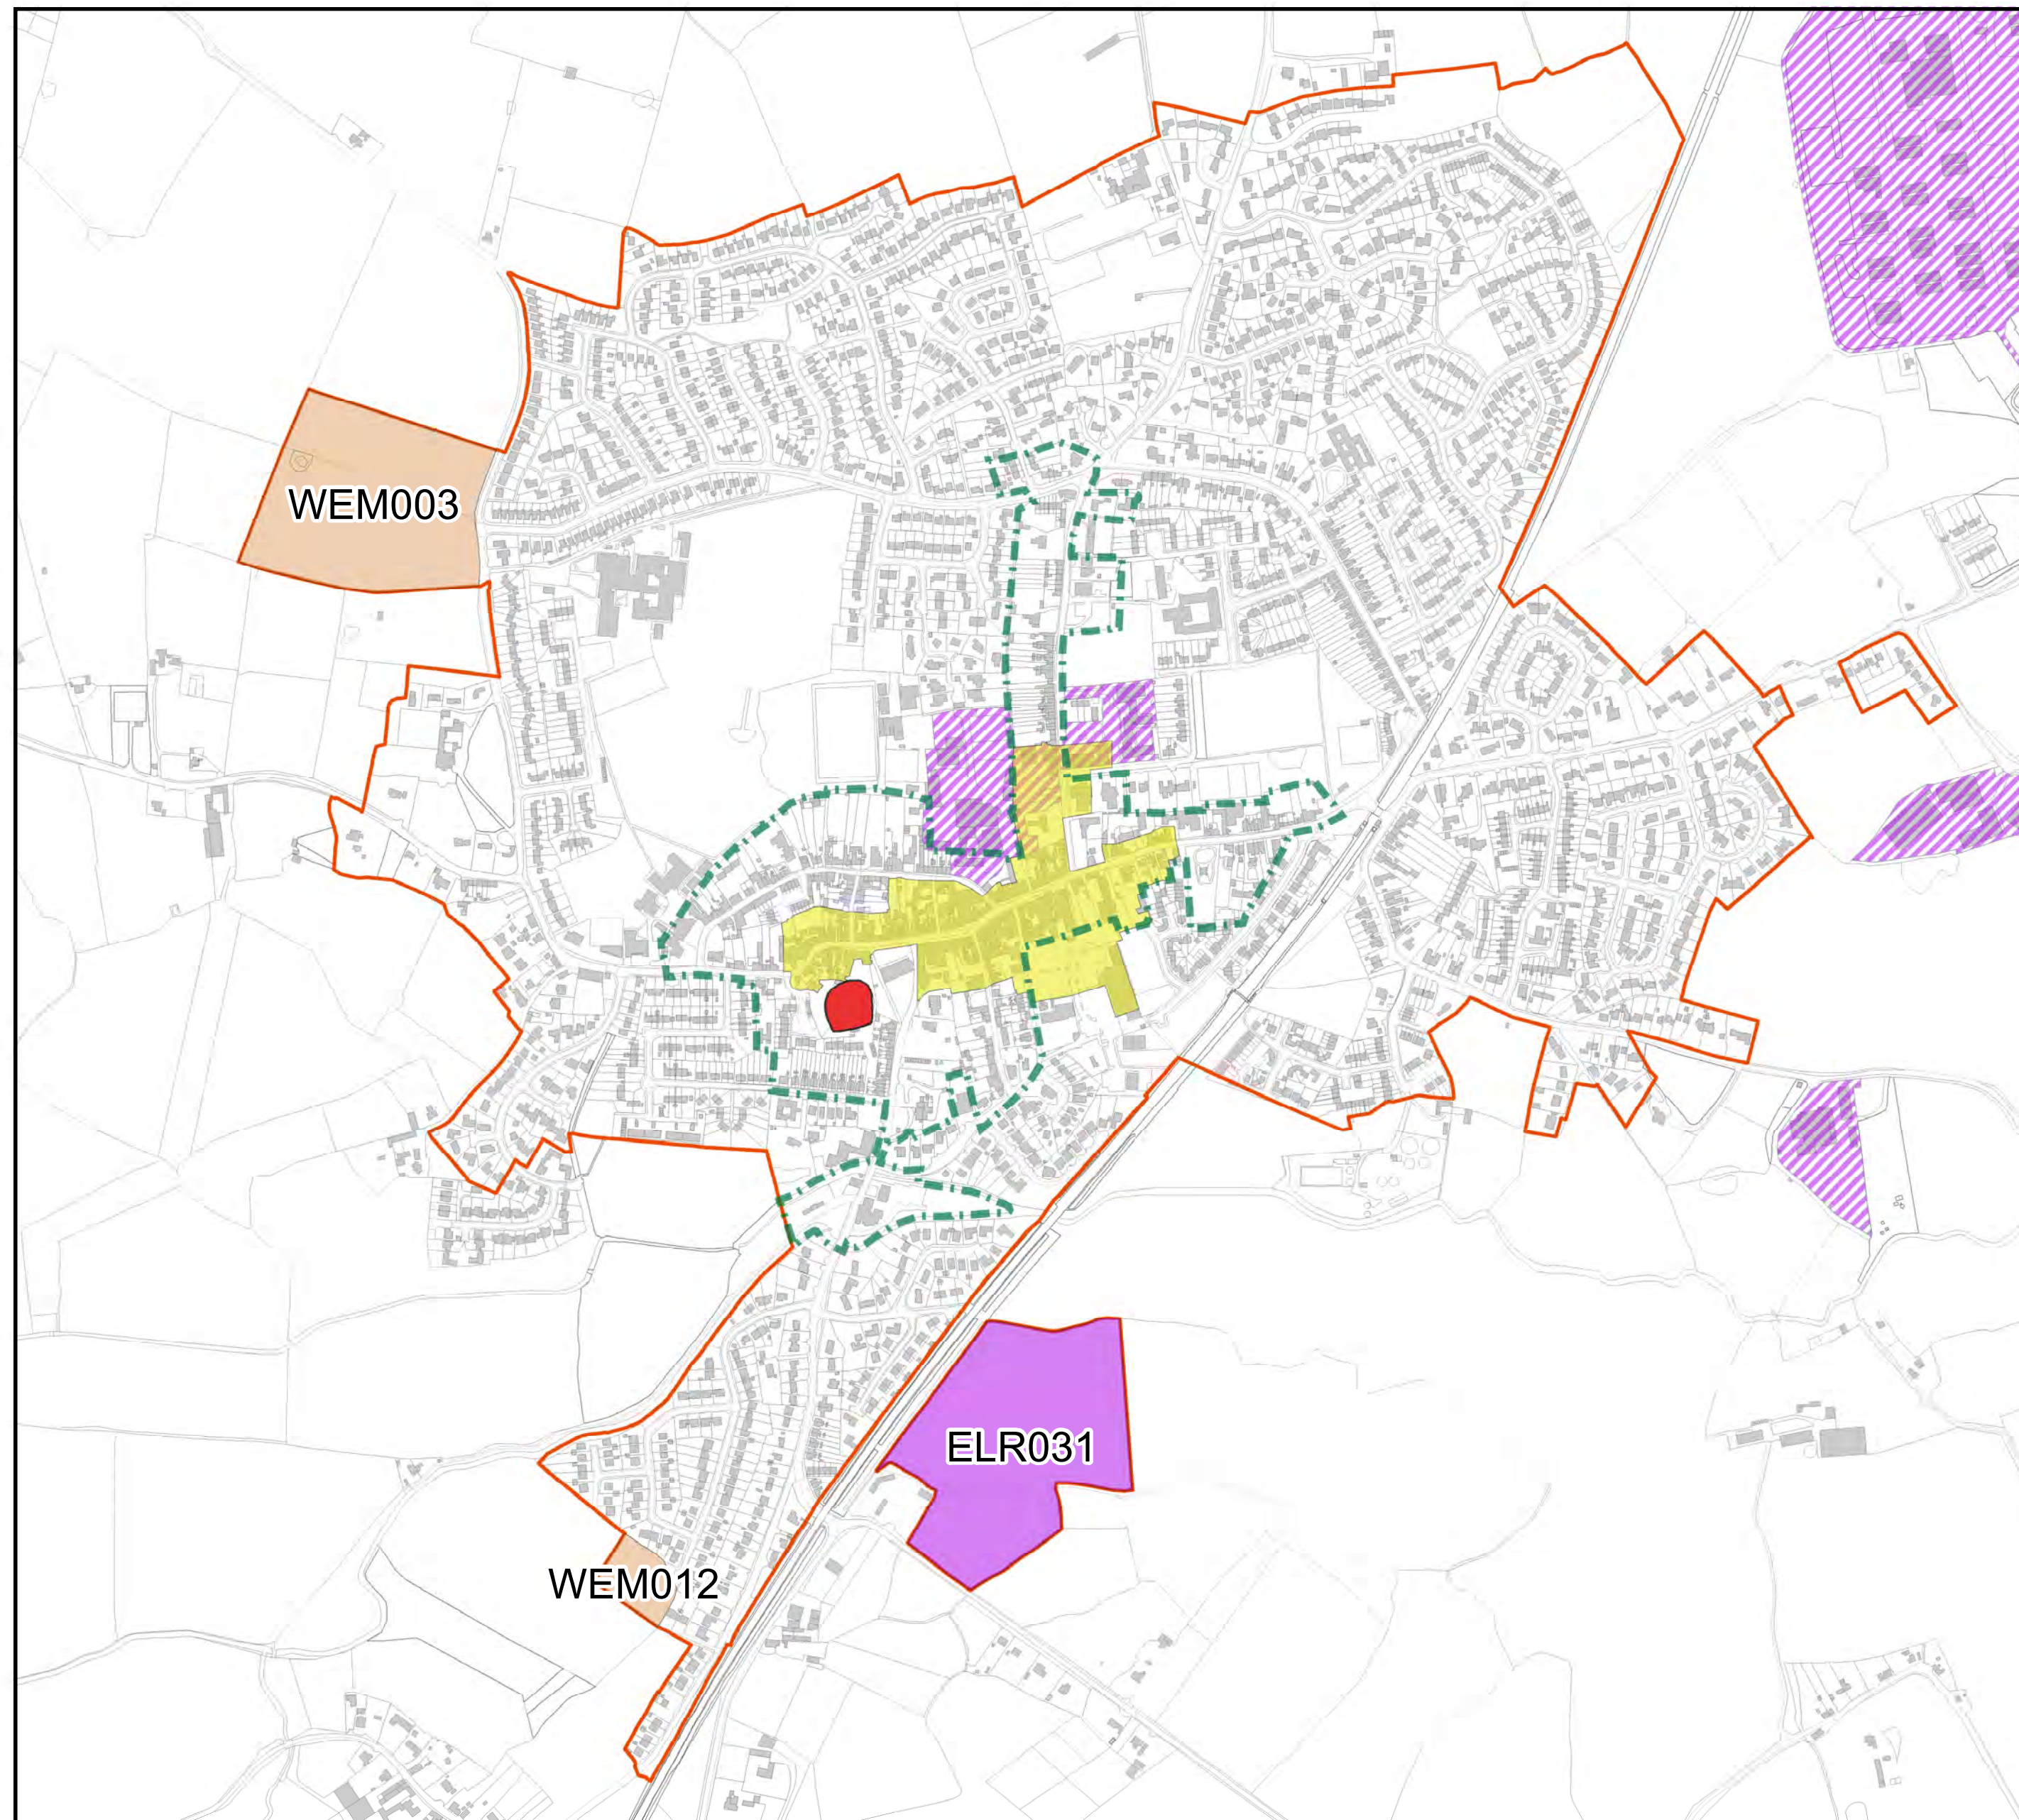

SHROPSHIRE COUNCIL POLICY MAP

S17: Wem Area

Key

- ★ Community Clusters
- Community Hub
- ◻ Inset
- ▨ RAMSAR
- Scheduled Ancient Monument
- ▨ SAC
- ▨ SSSI
- Registered Parks
- Mineral Safeguarding Area
- Canal

© Crown copyright and database rights 2014
Ordnance Survey 100049049

SHROPSHIRE COUNCIL POLICY MAP

**Wem Area
S17-INSETS 1, 2, 3, 4.**

Key

-  Housing
-  Development Boundary
-  Scheduled Ancient Monument
-  Conservation Area

© Crown copyright and database rights 2014
Ordnance Survey 100049049

S17 Inset 1 Wem

S17 Inset 2 Shawbury

S17 Inset 3 Harmer Hill

S17 Inset 4 Myddle