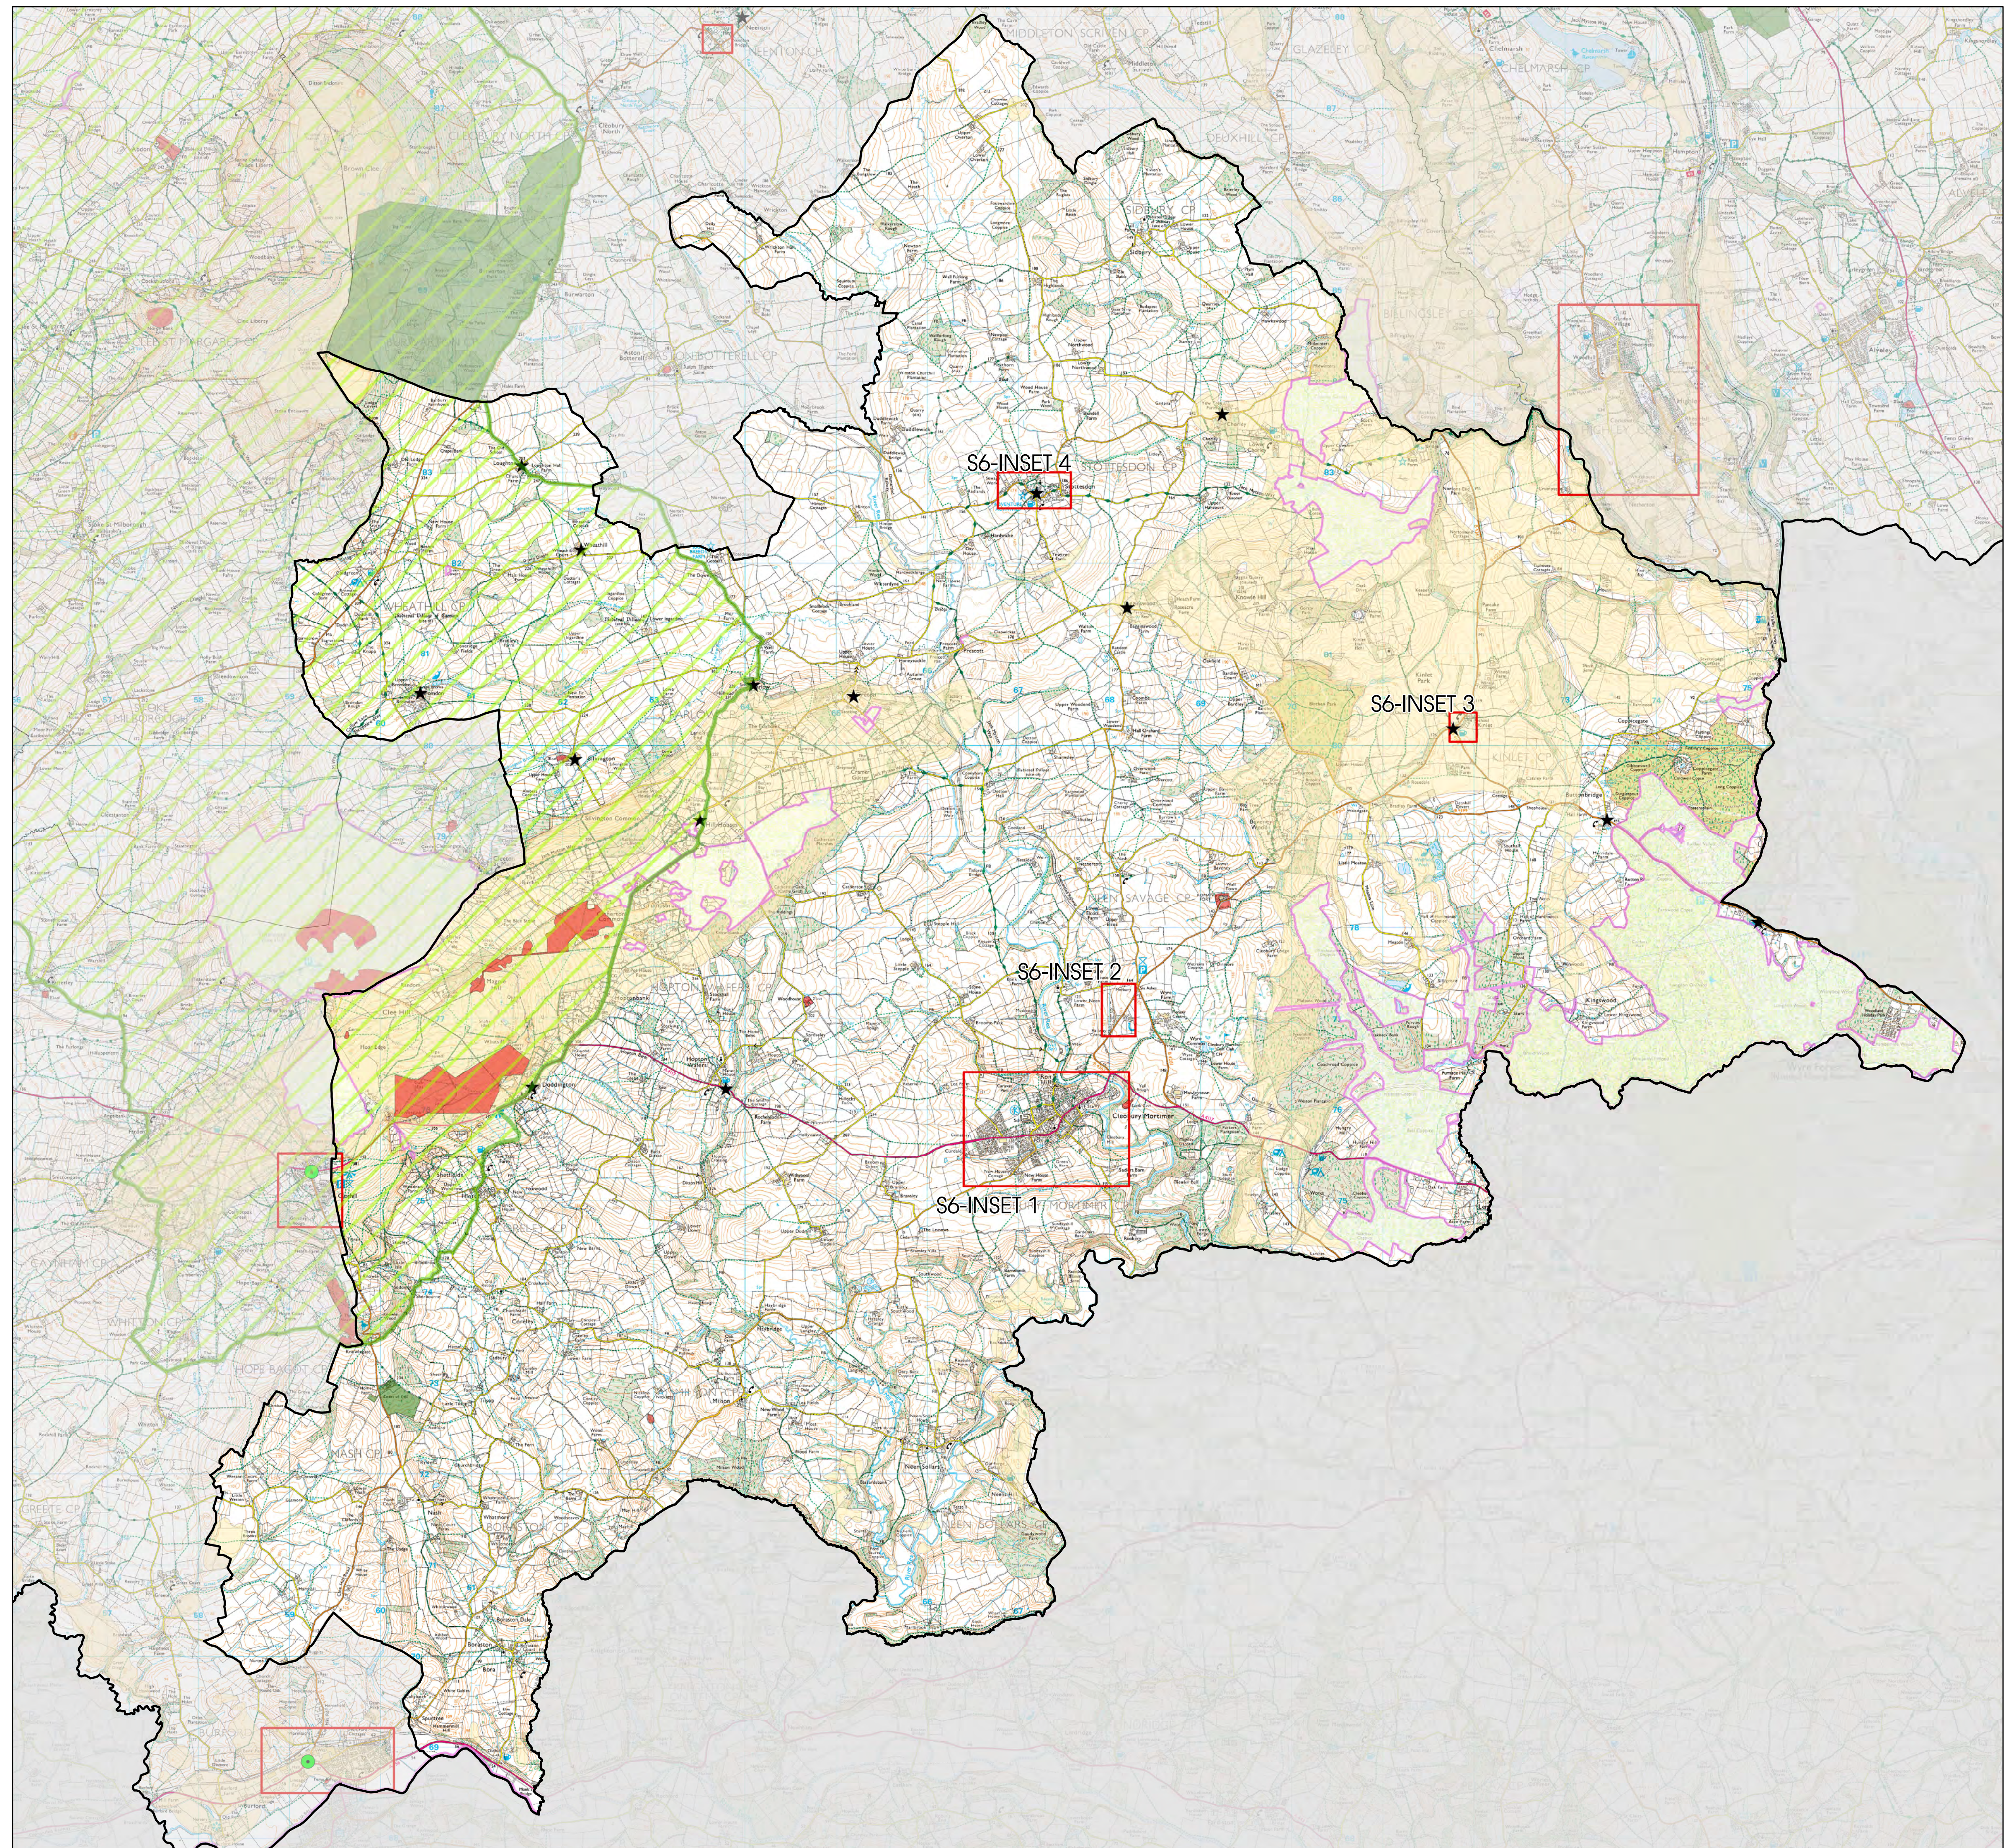

SHROPSHIRE COUNCIL POLICY MAP
S6: Cleobury Mortimer Area

Key

- ★ Community Clusters
- Community Hub
- ▭ Inset
- ▭ SSSI
- ▭ Scheduled Ancient Monument
- ▭ Registered Parks
- ▭ AONB
- ▭ Mineral Safeguarding Area

© Crown copyright and database rights 2014
Ordnance Survey 100049049

SHROPSHIRE COUNCIL POLICY MAP

Cleobury Mortimer Area

S6-INSETS 1, 2, 3, 4.

Key

- Protected Employment Area
- Housing
- Employment
- Development Boundary
- Scheduled Ancient Monument
- Town Centre
- Conservation Area

© Crown copyright and database rights 2014
Ordnance Survey 100049049

S6-Inset 1 Cleobury Mortimer

S6-Inset 2 Land at The Old Station Business Park

S6-Inset 3 Stottesdon

S6-Inset 4 Kinlet