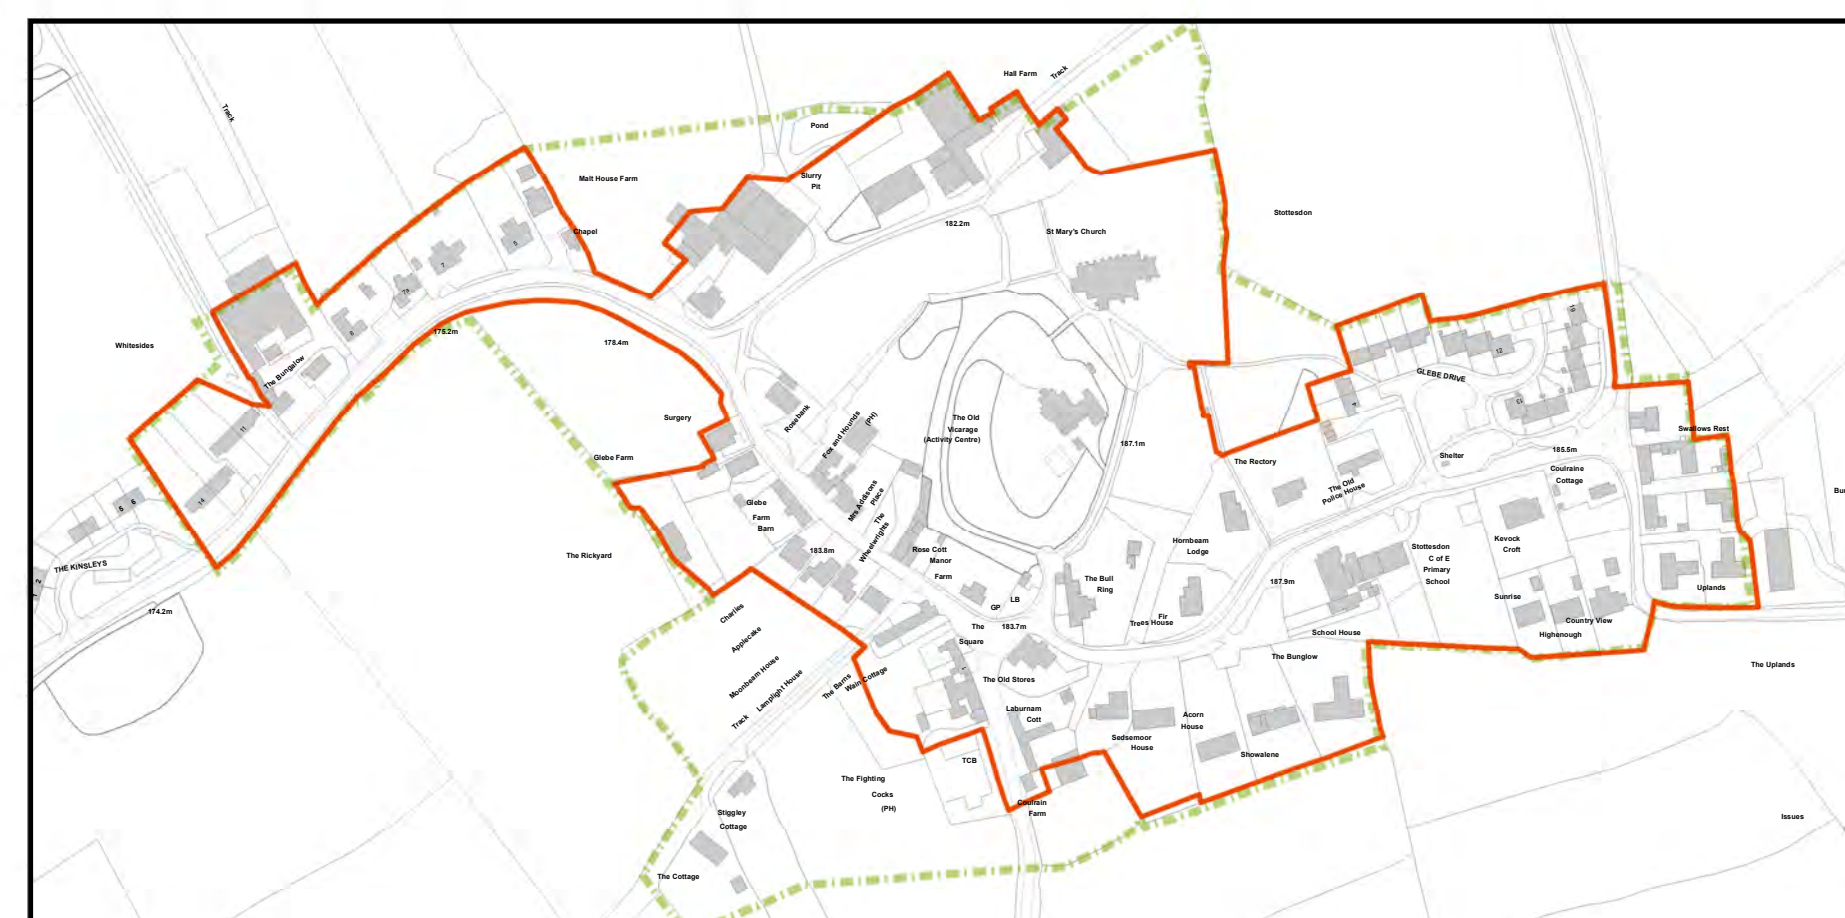

SHROPSHIRE COUNCIL POLICY MAP
S6: Cleobury Mortimer Area

Key

- ★ Community Clusters
- Community Hub
- ▭ Inset
- ▭ SSSI
- ▭ Scheduled Ancient Monument
- ▭ Registered Parks
- ▭ AONB
- ▭ Mineral Safeguarding Area

© Crown copyright and database rights 2014
Ordnance Survey 100049049

SHROPSHIRE COUNCIL POLICY MAP

Cleobury Mortimer Area

S6-INSETS 1, 2, 3, 4.

Key

- Protected Employment Area
- Housing
- Employment
- Development Boundary
- Scheduled Ancient Monument
- Town Centre
- Conservation Area

© Crown copyright and database rights 2014
Ordnance Survey 100049049

S6-Inset 1 Cleobury Mortimer

S6-Inset 2 Land at The Old Station Business Park

S6-Inset 3 Stottesdon

S6-Inset 4 Kinlet