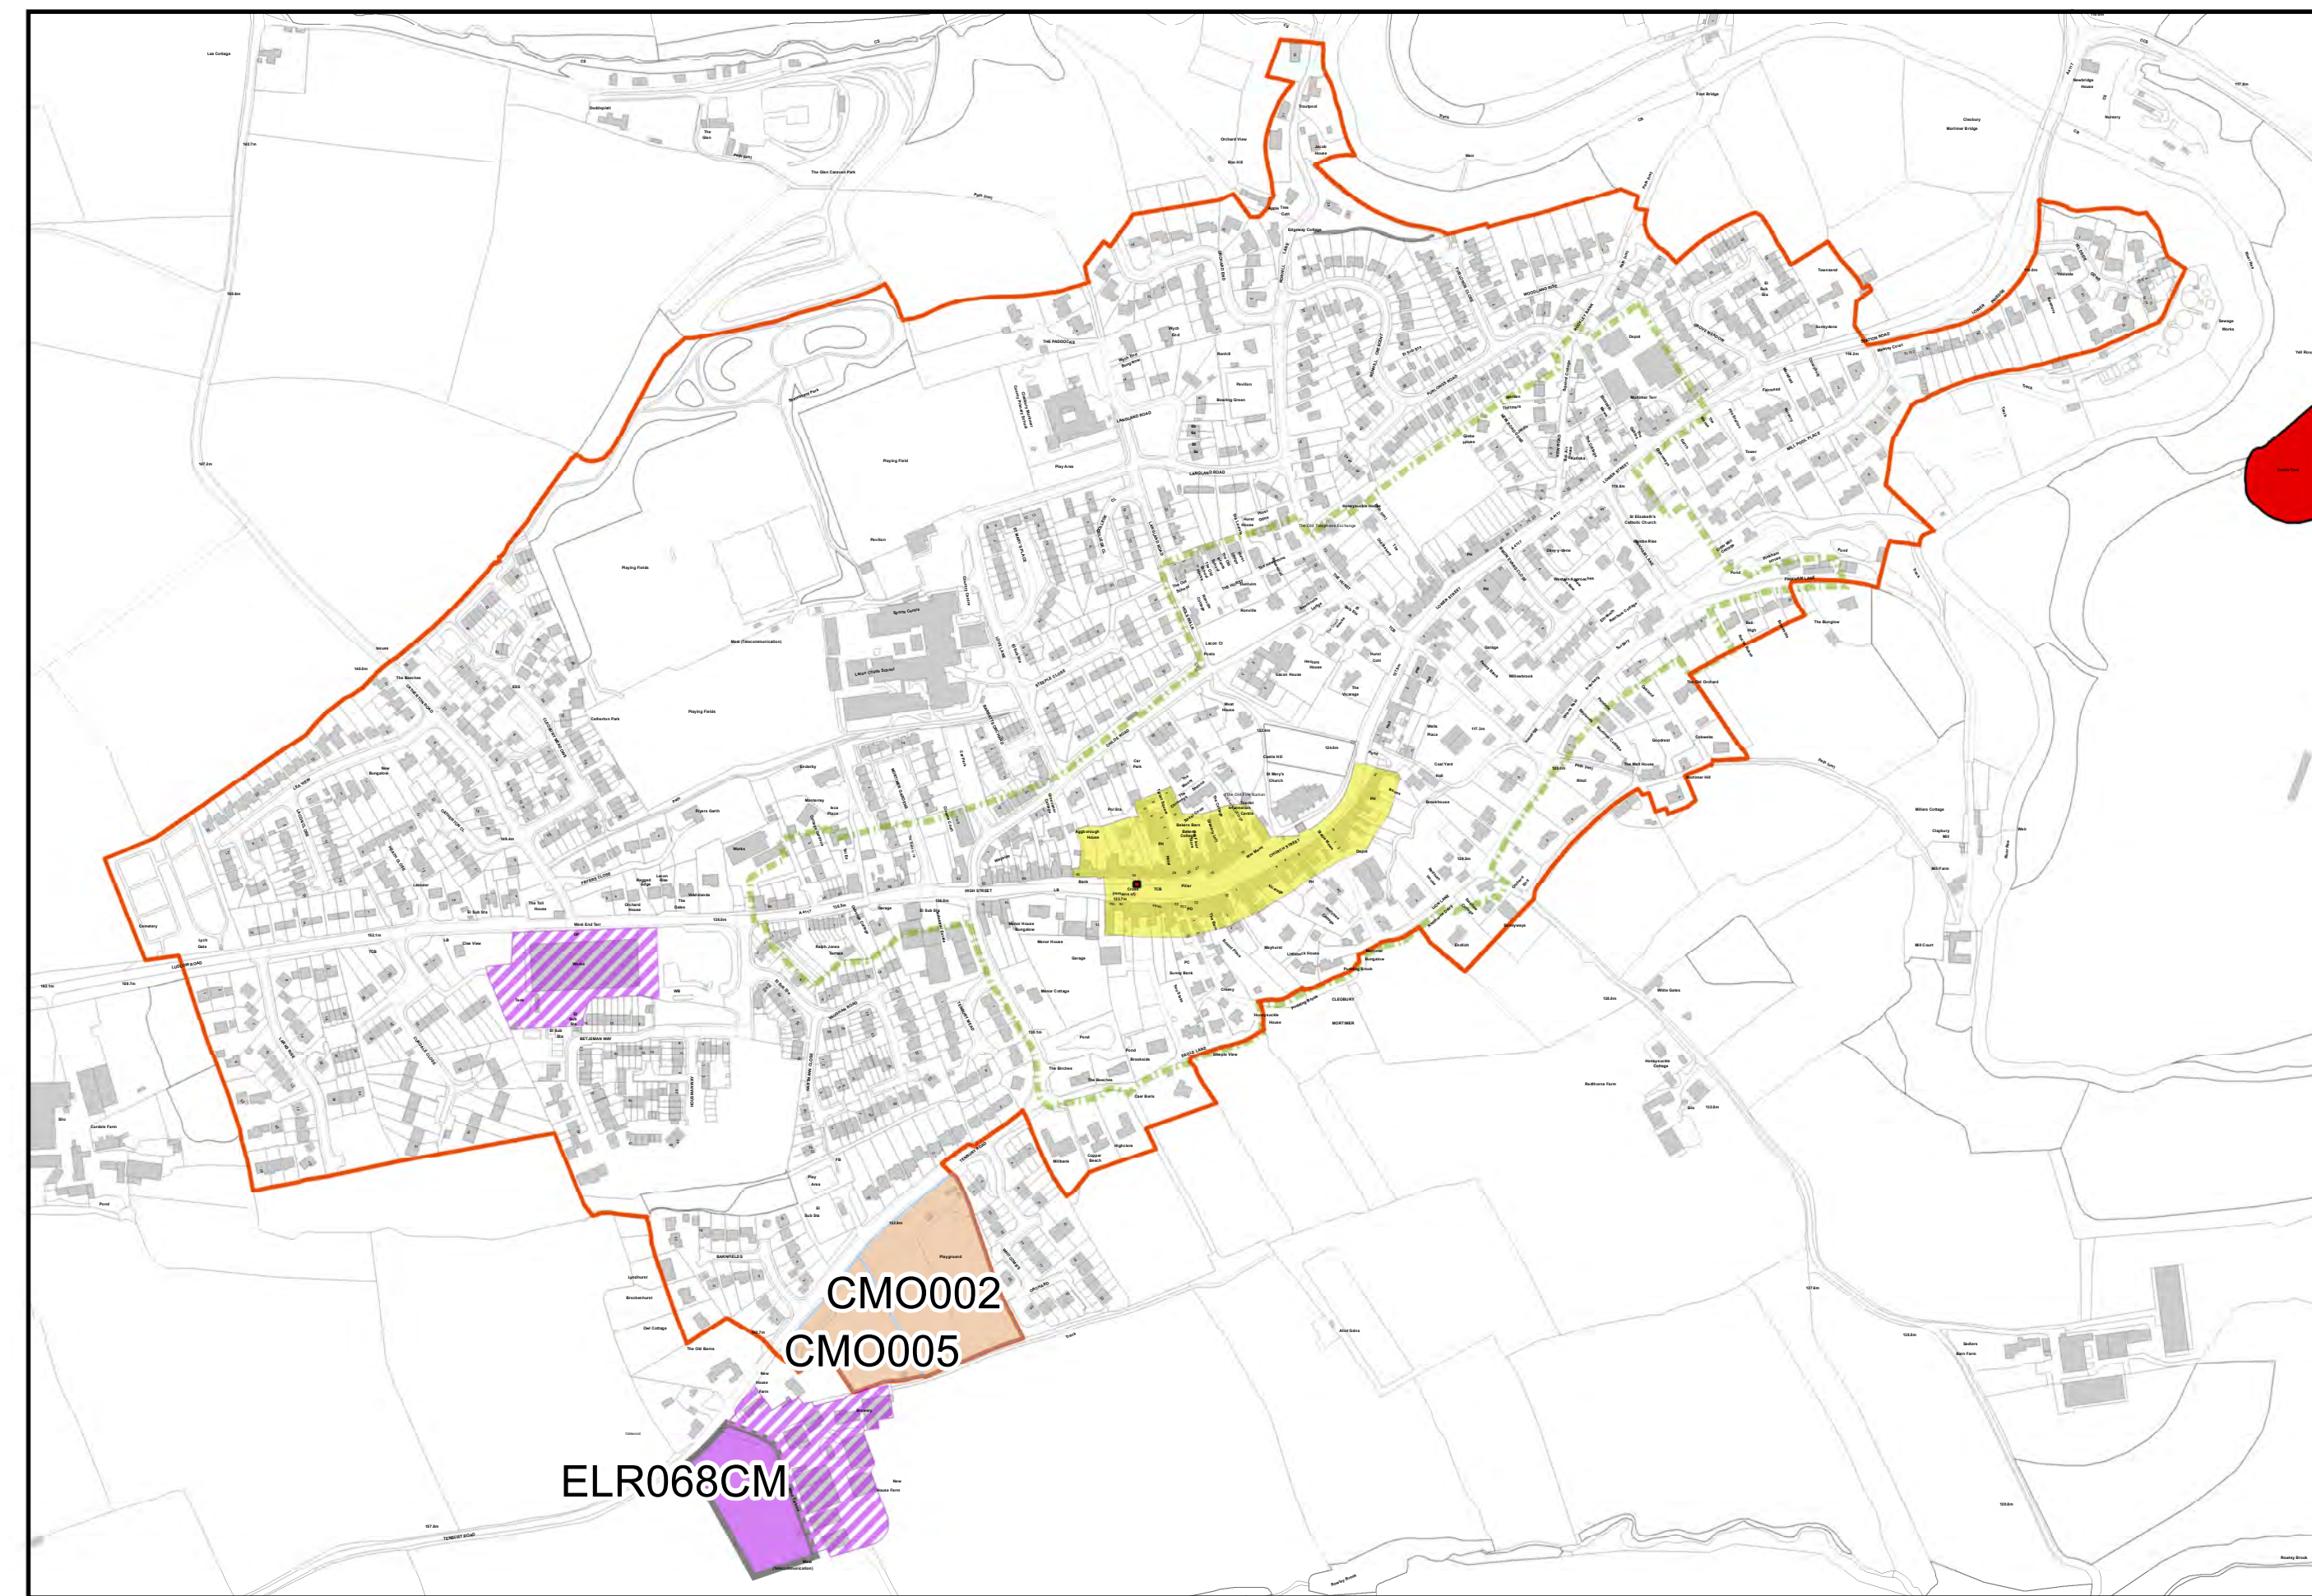

SHROPSHIRE COUNCIL POLICY MAP
S6: Cleobury Mortimer Area

Key

- ★ Community Clusters
- Community Hub
- ▭ Inset
- ▭ SSSI
- ▭ Scheduled Ancient Monument
- ▭ Registered Parks
- ▭ AONB
- ▭ Mineral Safeguarding Area

© Crown copyright and database rights 2014
Ordnance Survey 100049049

SHROPSHIRE COUNCIL POLICY MAP

Cleobury Mortimer Area

S6-INSETS 1, 2, 3, 4.

Key

- Protected Employment Area
- Housing
- Employment
- Development Boundary
- Scheduled Ancient Monument
- Town Centre
- Conservation Area

© Crown copyright and database rights 2014
Ordnance Survey 100049049

S6-Inset 1 Cleobury Mortimer

S6-Inset 2 Land at The Old Station Business Park

S6-Inset 3 Stottesdon

S6-Inset 4 Kinlet