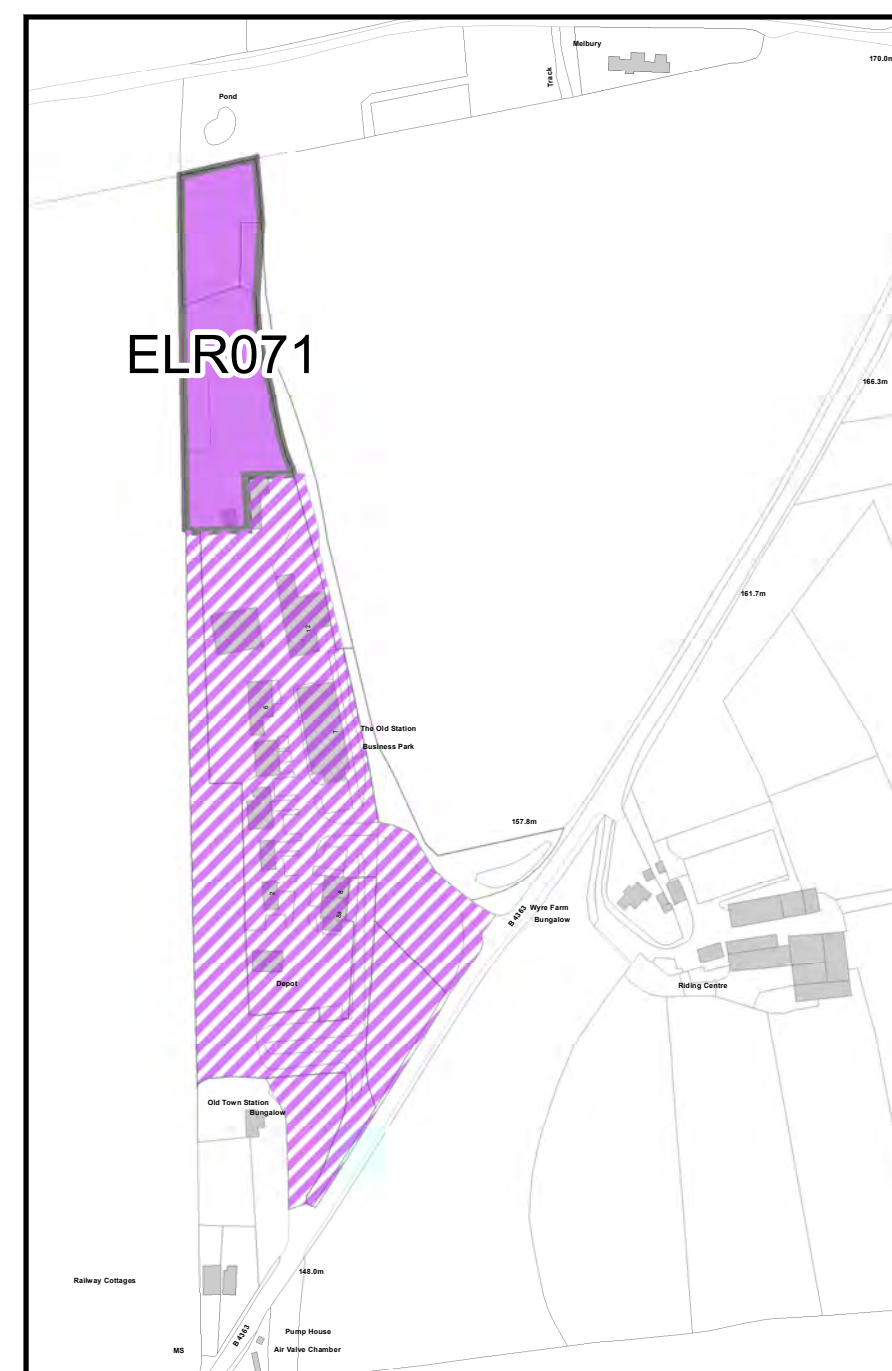

SHROPSHIRE COUNCIL POLICY MAP
S6: Cleobury Mortimer Area

Key

- ★ Community Clusters
- Community Hub
- ▭ Inset
- ▭ SSSI
- ▭ Scheduled Ancient Monument
- ▭ Registered Parks
- ▭ AONB
- ▭ Mineral Safeguarding Area

© Crown copyright and database rights 2014
Ordnance Survey 100049049

SHROPSHIRE COUNCIL POLICY MAP

Cleobury Mortimer Area

S6-INSETS 1, 2, 3, 4.

Key

- Protected Employment Area
- Housing
- Employment
- Development Boundary
- Scheduled Ancient Monument
- Town Centre
- Conservation Area

© Crown copyright and database rights 2014
Ordnance Survey 100049049

S6-Inset 1 Cleobury Mortimer

S6-Inset 2 Land at The Old Station Business Park

S6-Inset 3 Stottesdon

S6-Inset 4 Kinlet