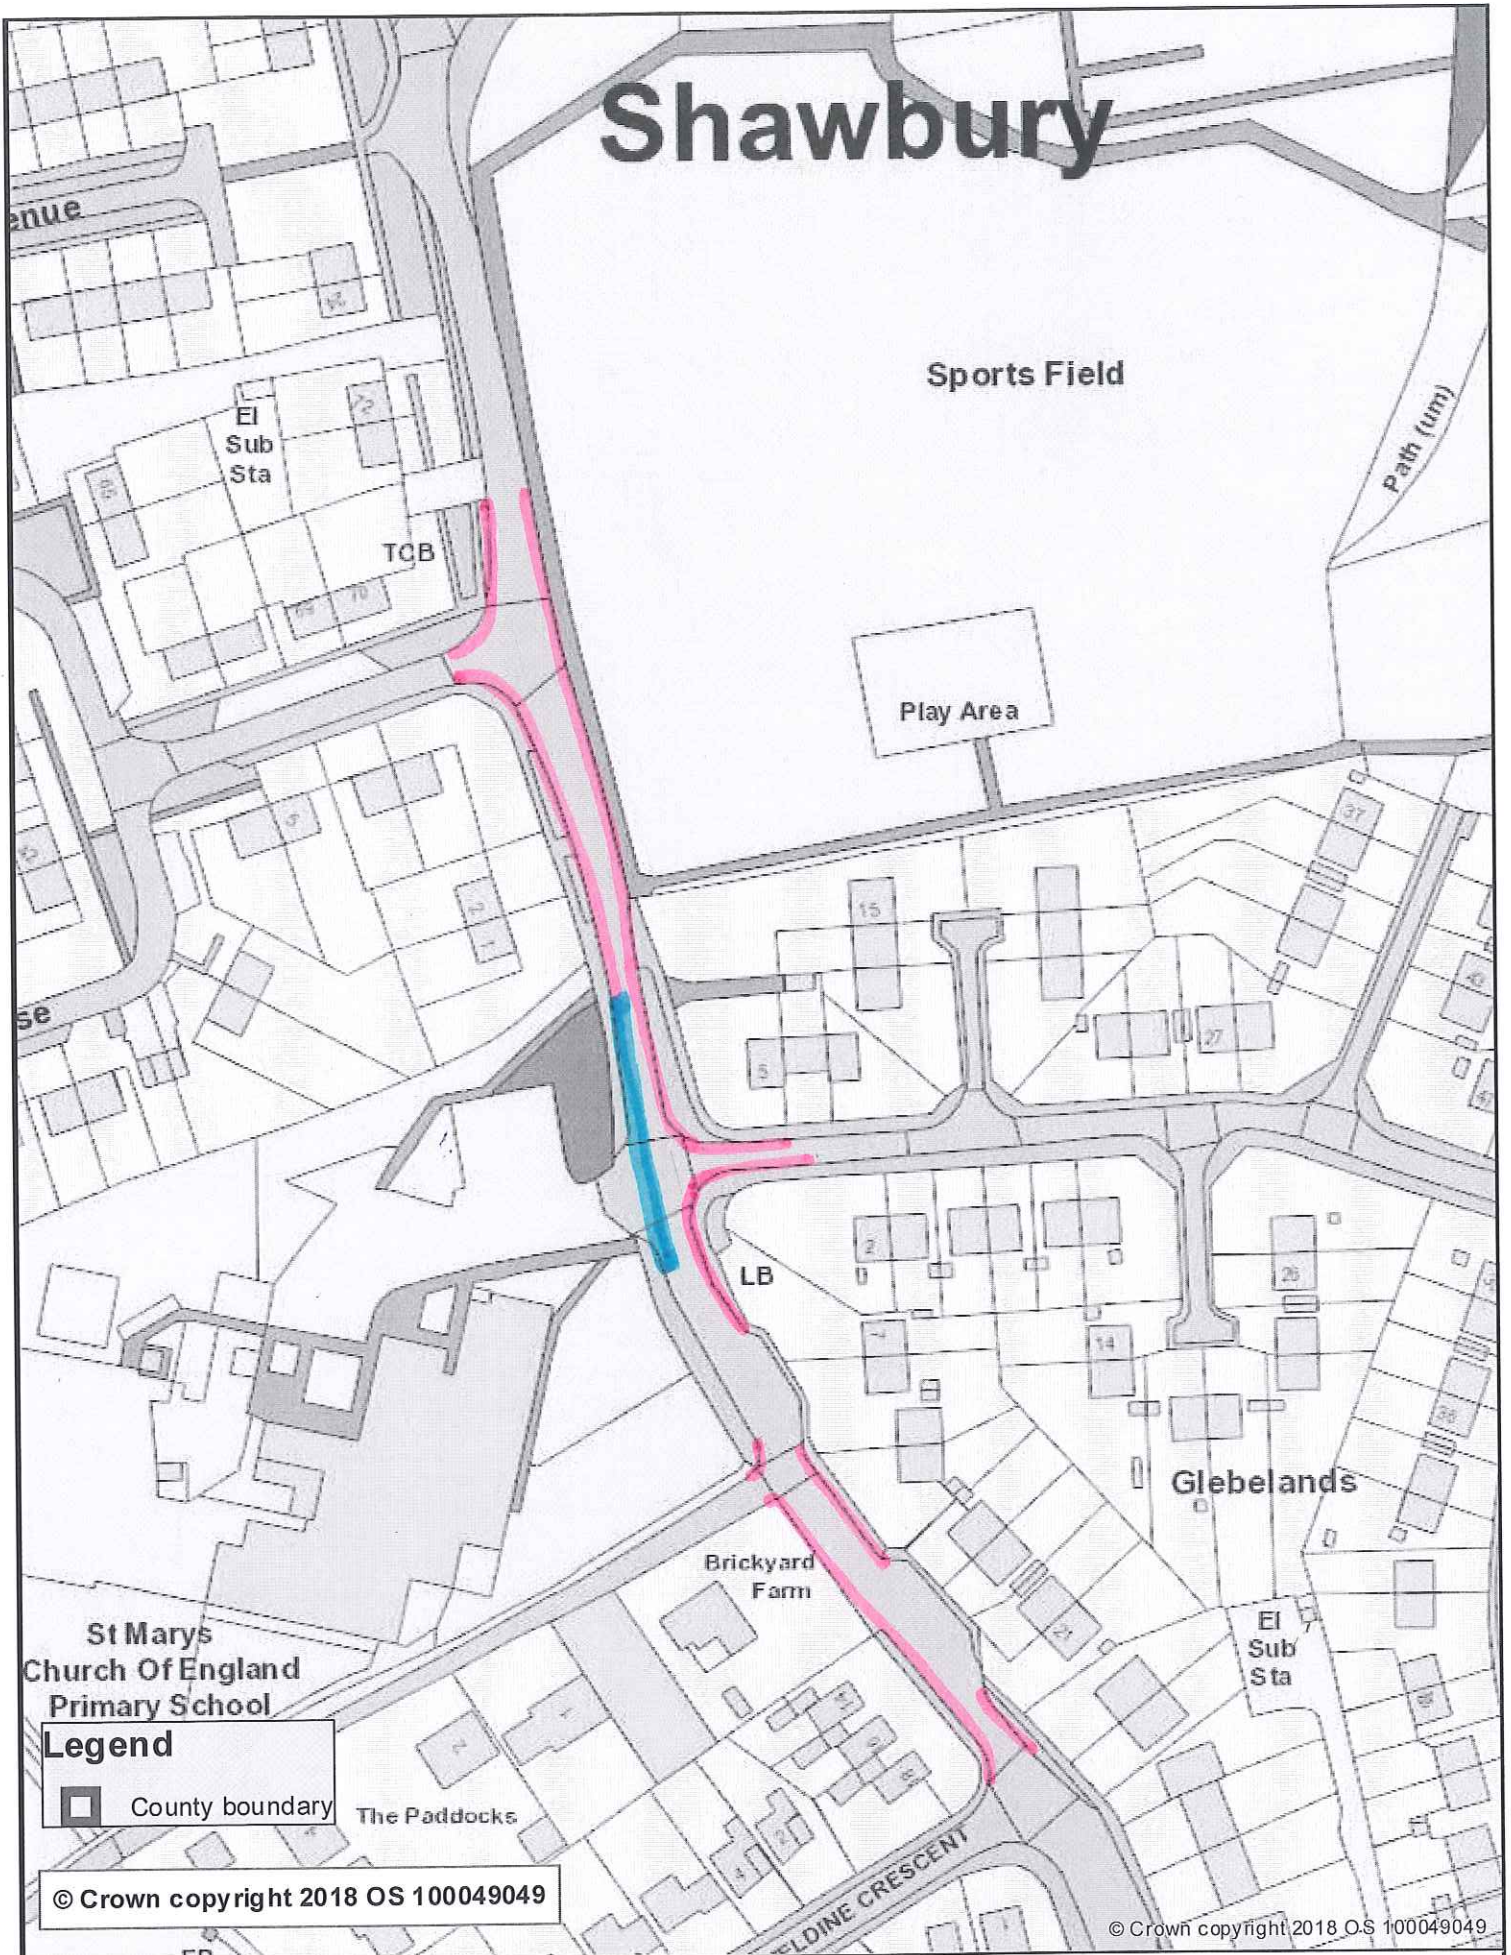

# Shawbury

## Shawbury

Proposed No Waiting and No Loading  
Monday – Friday, 8.30 – 9.15am, 2.45 – 3.30pm

Existing School Keep Clear Markings

Date: 11/12/2018