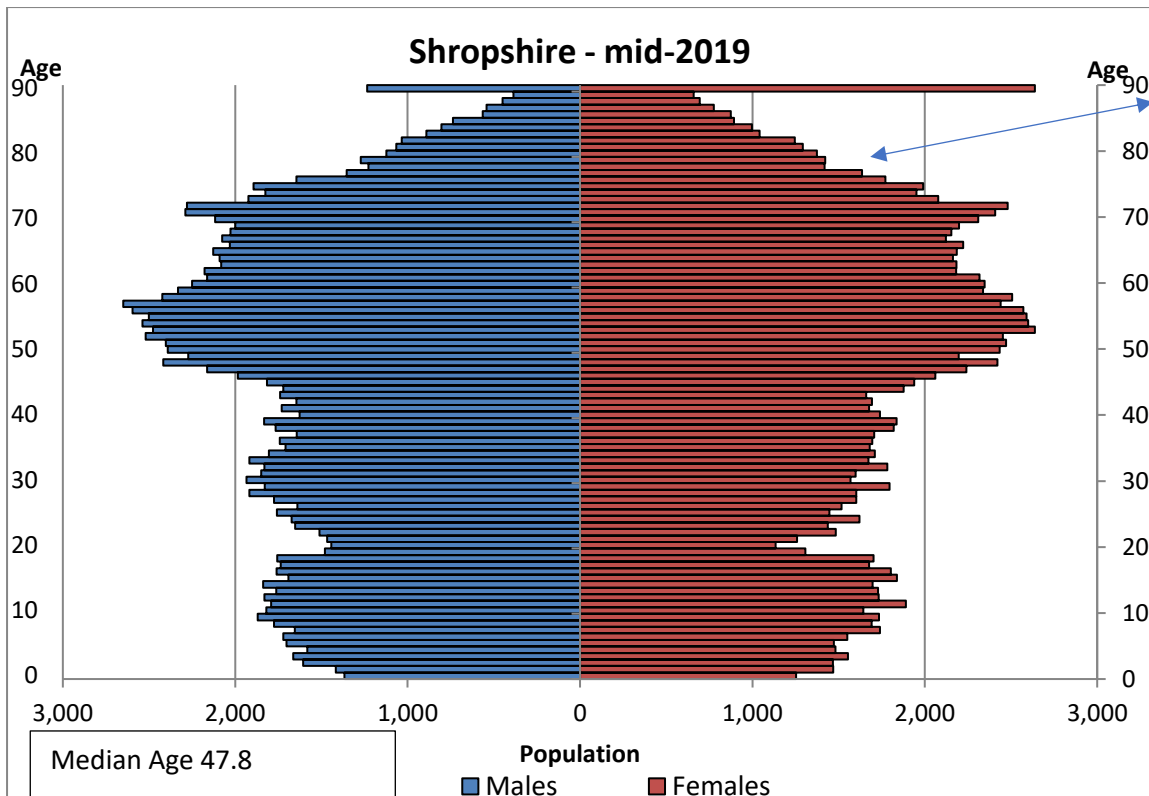

For further information including data downloads and the analyst toolkit please visit the Office for National Statistics Website

<https://www.ons.gov.uk/peoplepopulationandcommunity/populationandmigration/populationestimates/bulletins/annualmidyearpopulationestimates/mid2019estimates>