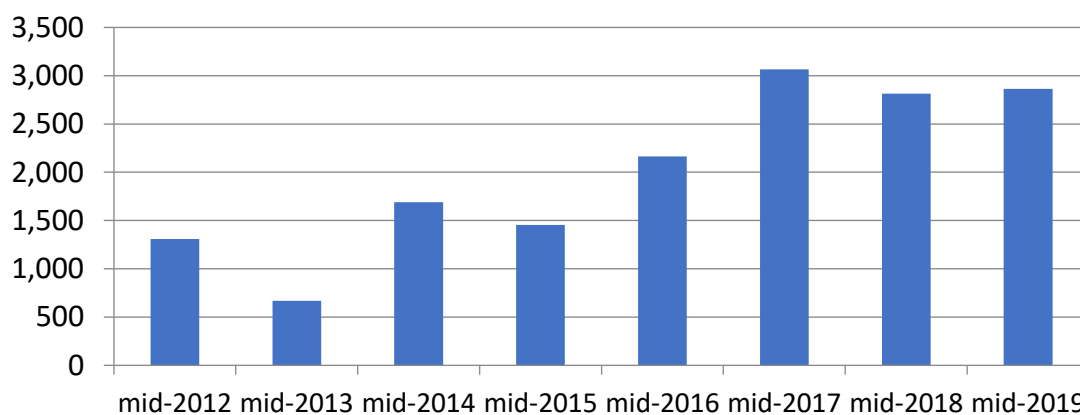

- There are 49,503 people in Shropshire who are aged 0-15 years (15.3%) of the total population, compared to 18.1% of the total population in England and Wales.
- There are 190,336 people aged 16-64 years (58.9%) of the total population, compared to 62.3% in England and Wales.
- There are **considerably more people in Shropshire aged over 65 years**, 79,762 people (24.7%) compared to 18.5% in England and Wales. In addition, 22% of people are aged 50 to 64 compared to 19% for England and Wales. This means Shropshire will have a challenge in the future in supporting a large proportion of older people particularly the very elderly as life expectancy increases.
- 10,453 people are aged 85 plus (3.2%) compared to 2.5% in England and Wales.

Annual population change in Shropshire

Source: Population Estimates for the UK, England and Wales, Scotland and Northern Ireland: mid_2019 released 24 June 2020, ONS

Population	mid-2011	mid-2012	mid-2013	mid-2014	mid-2015	mid-2016	mid-2017	mid-2018	mid-2019
Shropshire	307,108	308,416	309,085	310,774	312,227	314,392	317,459	320,274	323,136
Change Year on Year		1,308	669	1,689	1,453	2,165	3,067	2,815	2,862
Change Year on Year %		0.4%	0.2%	0.5%	0.5%	0.7%	1.0%	0.9%	0.9%