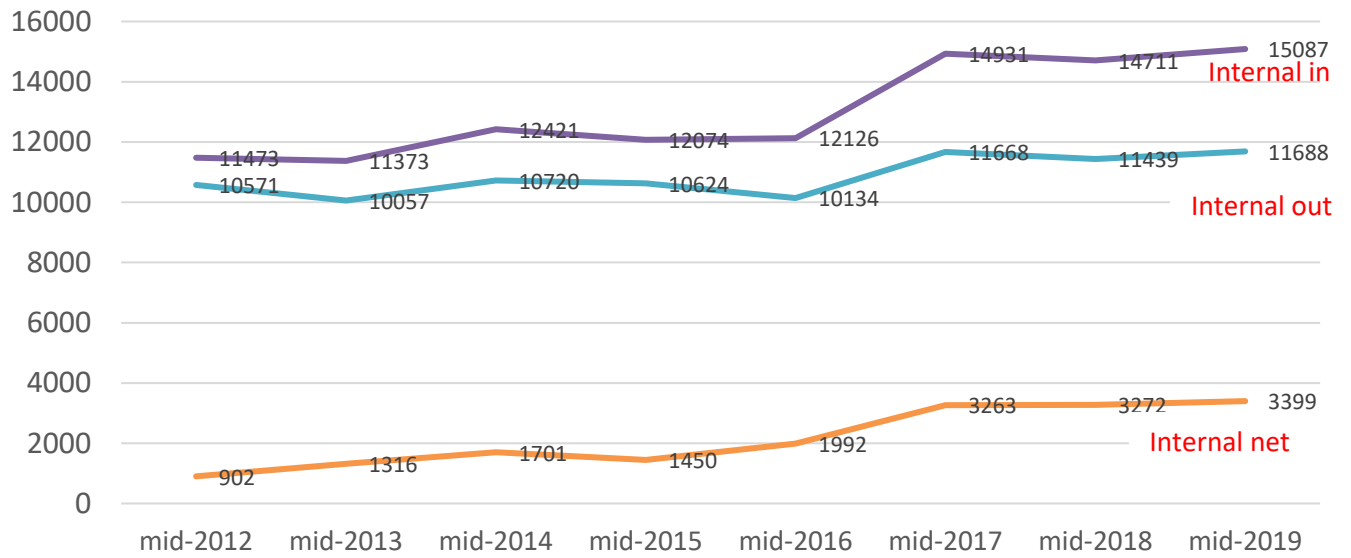

Internal Migration

Shropshire components of population change