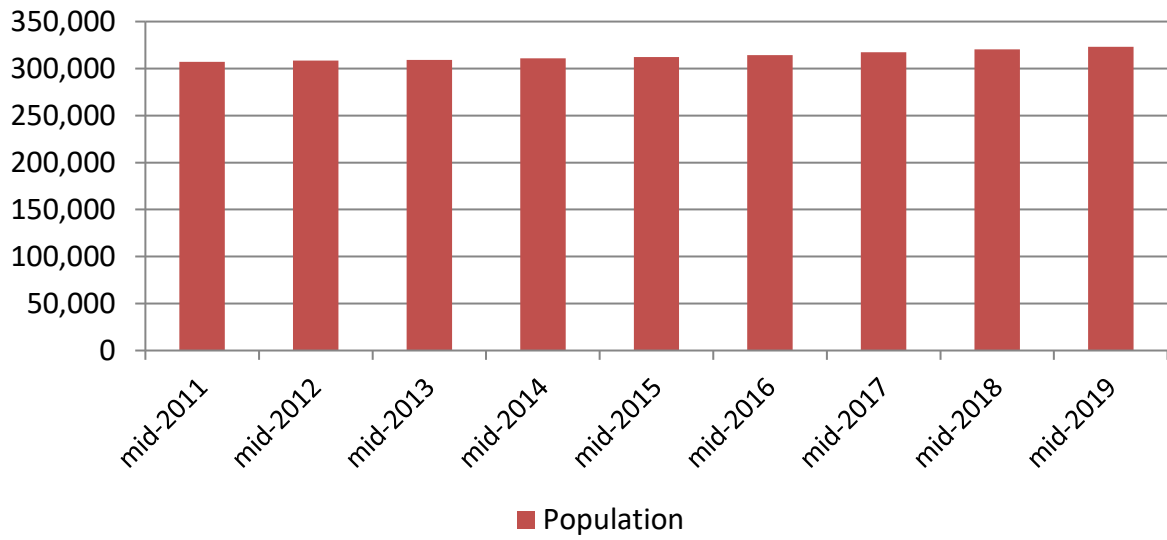

Population-Shropshire