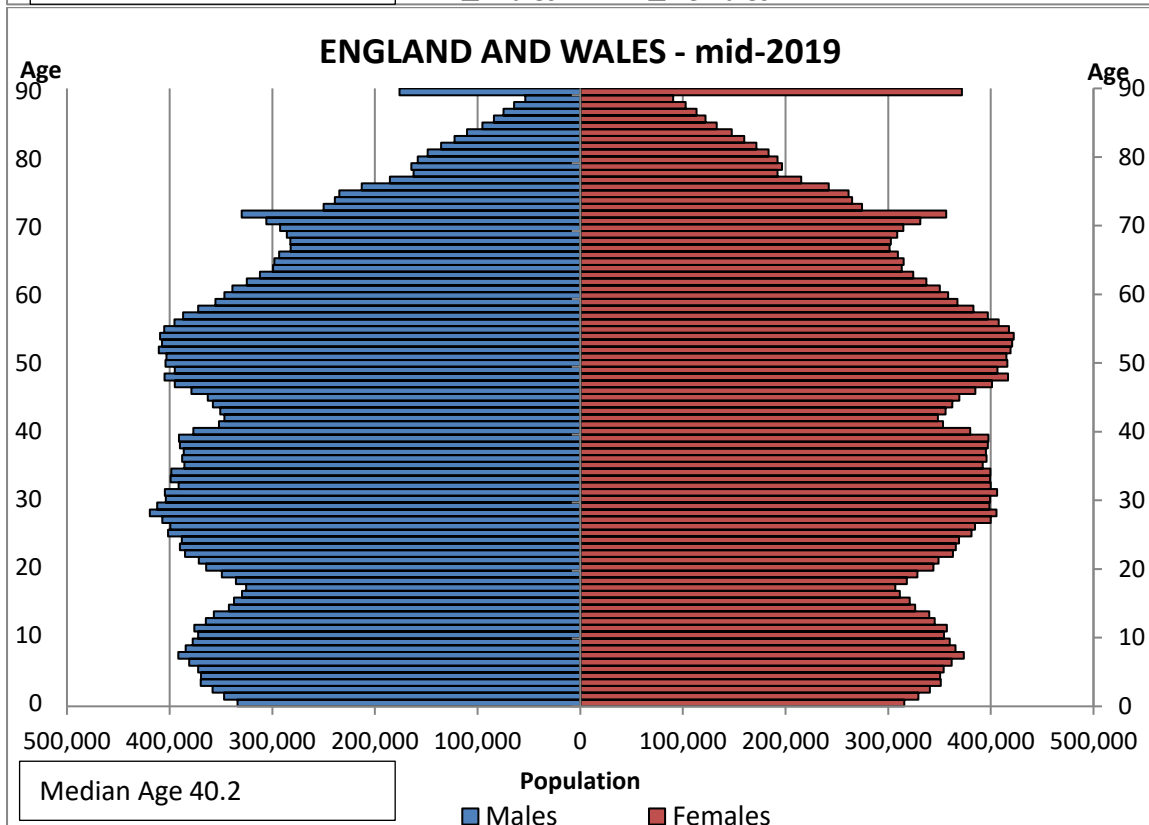

For further information including data downloads and the analyst toolkit please visit the Office for National Statistics Website

<https://www.ons.gov.uk/peoplepopulationandcommunity/populationandmigration/populationestimates/bulletins/annualmidyearpopulationestimates/mid2019estimates>