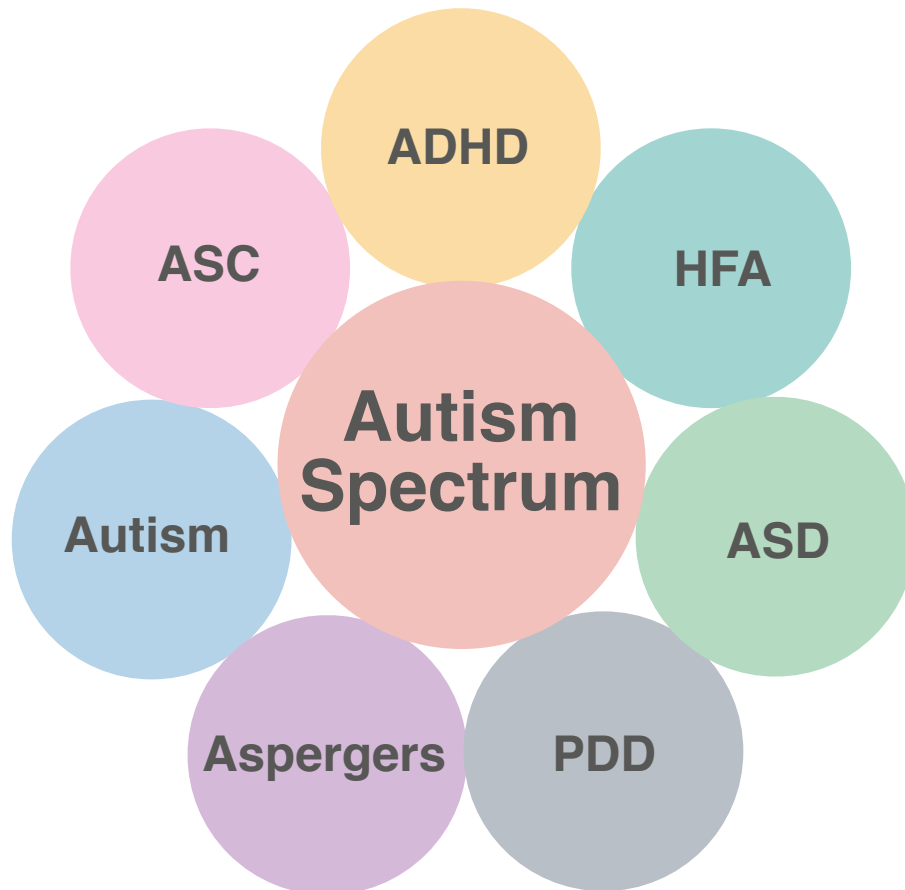

Are you on the autism spectrum?

If so tell us and we can help you whilst you are at the police station

Created in conjunction with the Shropshire Autism Hub users