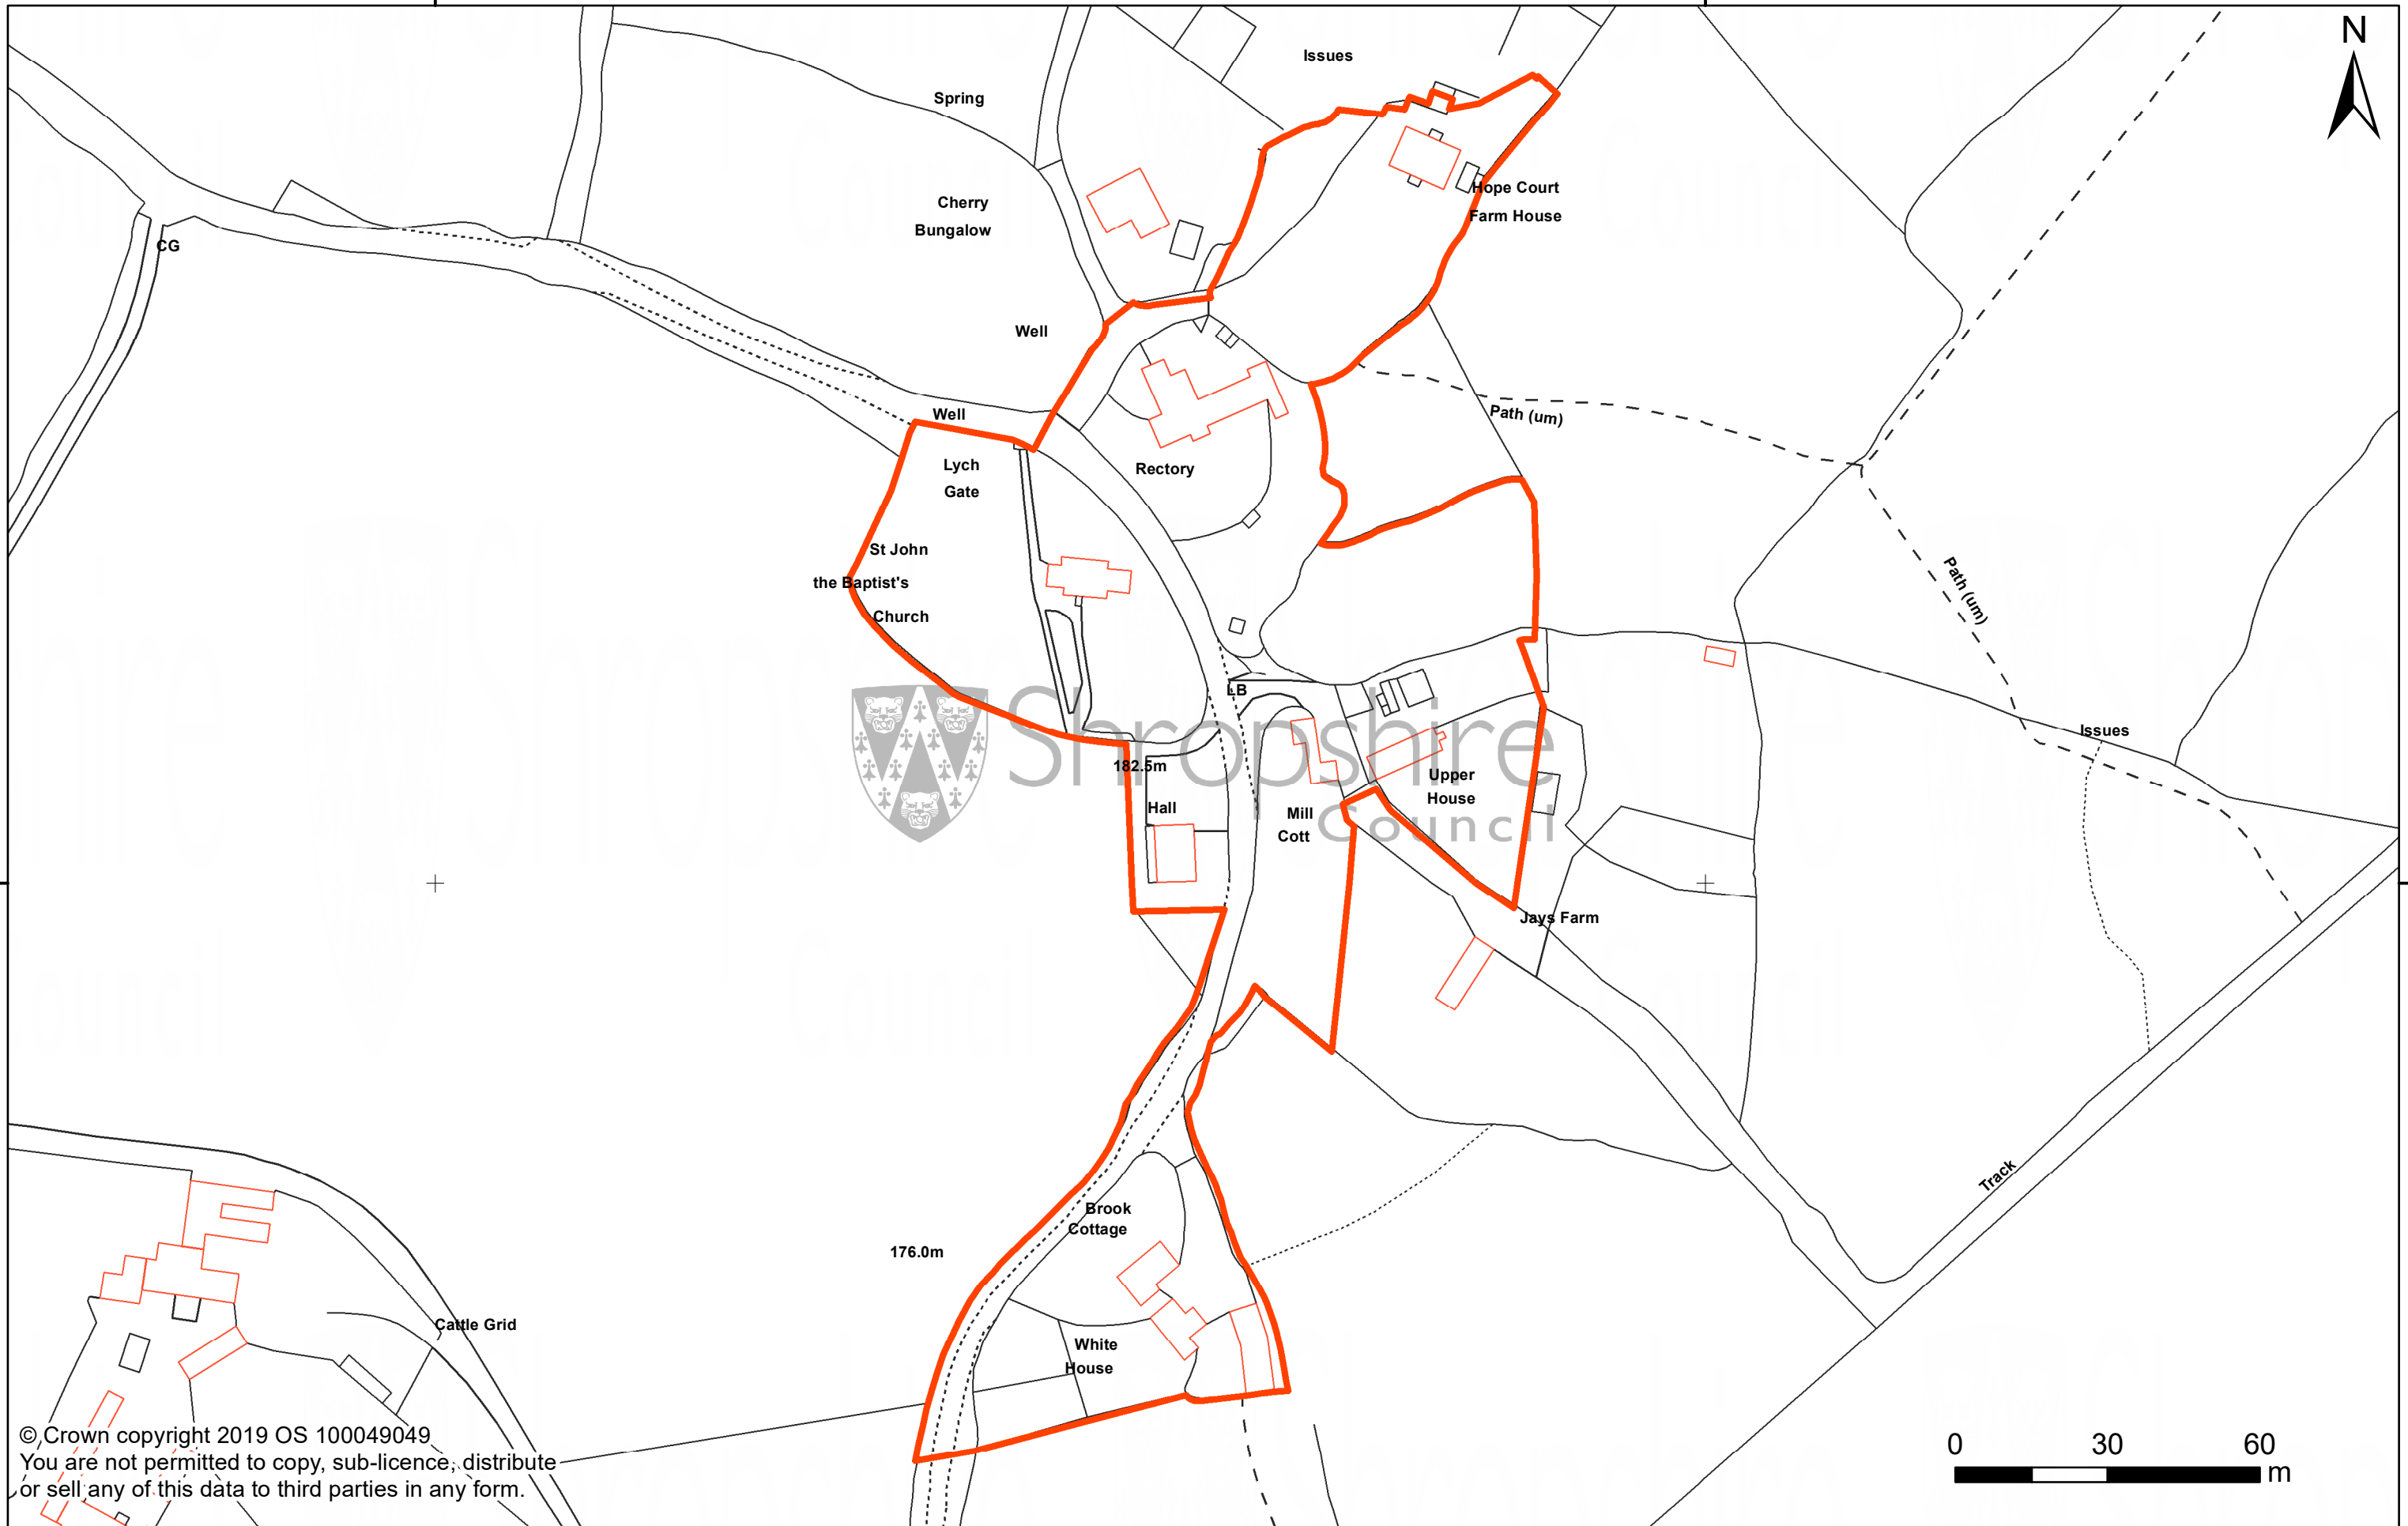

358750 000000

359000 000000

274000 000000

274000 000000

© Crown copyright 2019 OS 100049049
You are not permitted to copy, sub-licence, distribute
or sell any of this data to third parties in any form.

358750 000000

359000 000000

HOPE BAGOT CONSERVATION AREA

Designated: 10/02/1994

Historic Environment Team
Development Services

The Shirehall, Abbey Foregate
Shrewsbury, Shropshire, SY2 6ND