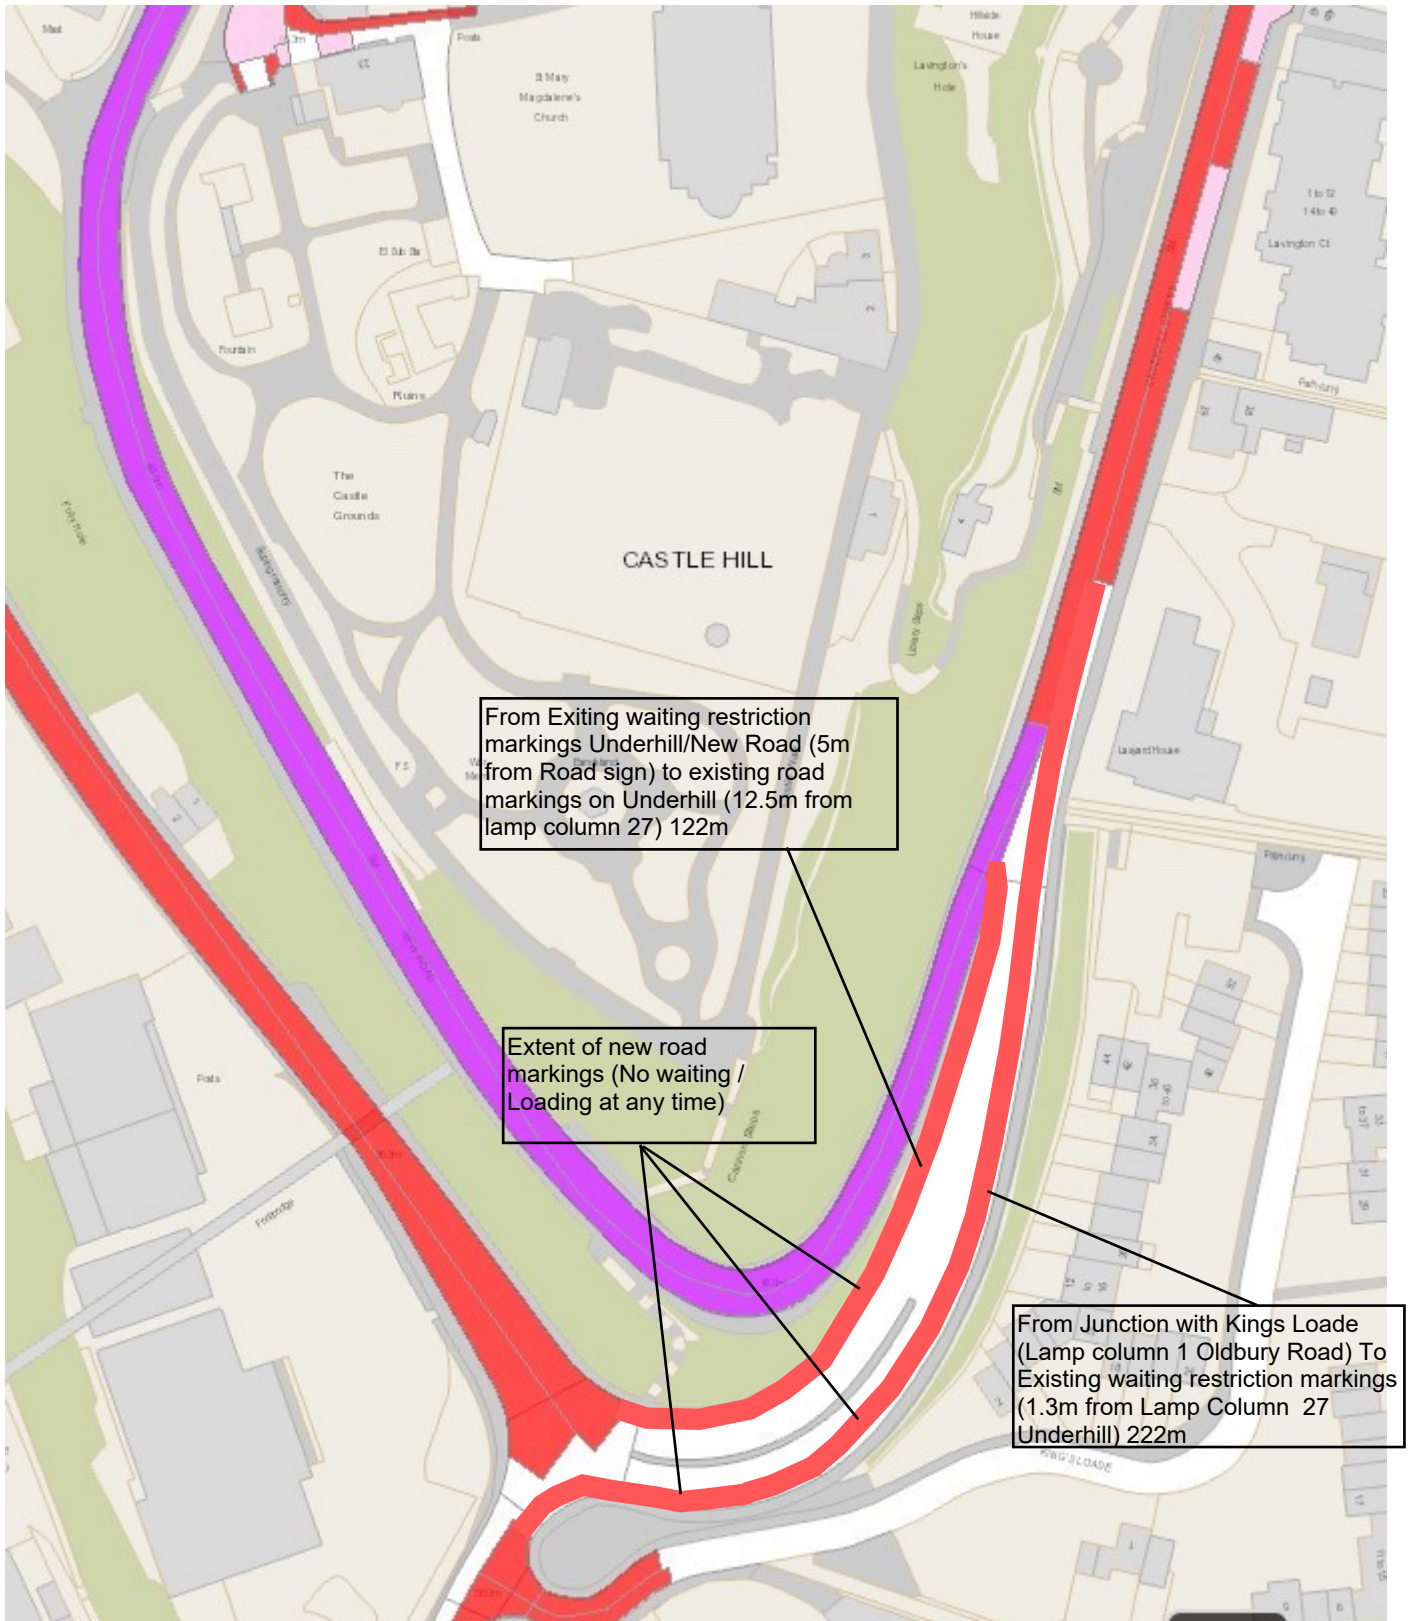

Underhill Street / New Road Bridgnorth Proposed new parking restrictions

TRO Consultation

Key
 No waiting/loading at any time

Not To Scale