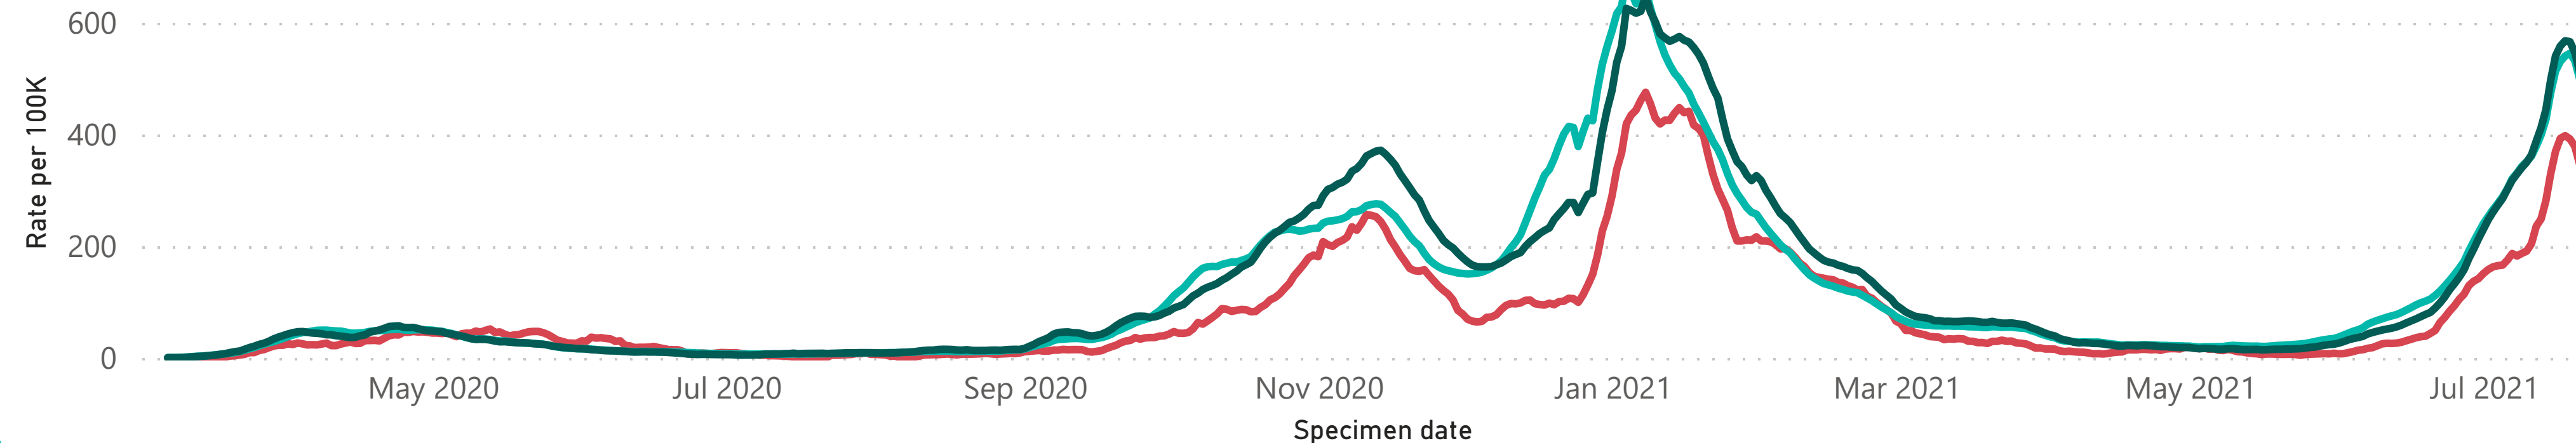

COVID-19 Cases to Sunday, 25 July 2021

Shropshire lab confirmed COVID-19 cases

● Daily lab-confirmed cases ● 7 day average

Positive Cases

19,015

Total cases

709

Cases in last 7 days

101.3

Daily average in last 7 days

COVID-19 cases - 7 day rate per 100,000 population

● Shropshire ● West Mids ● England

7 Day Rate per 100k

219.4

Shropshire

342.4