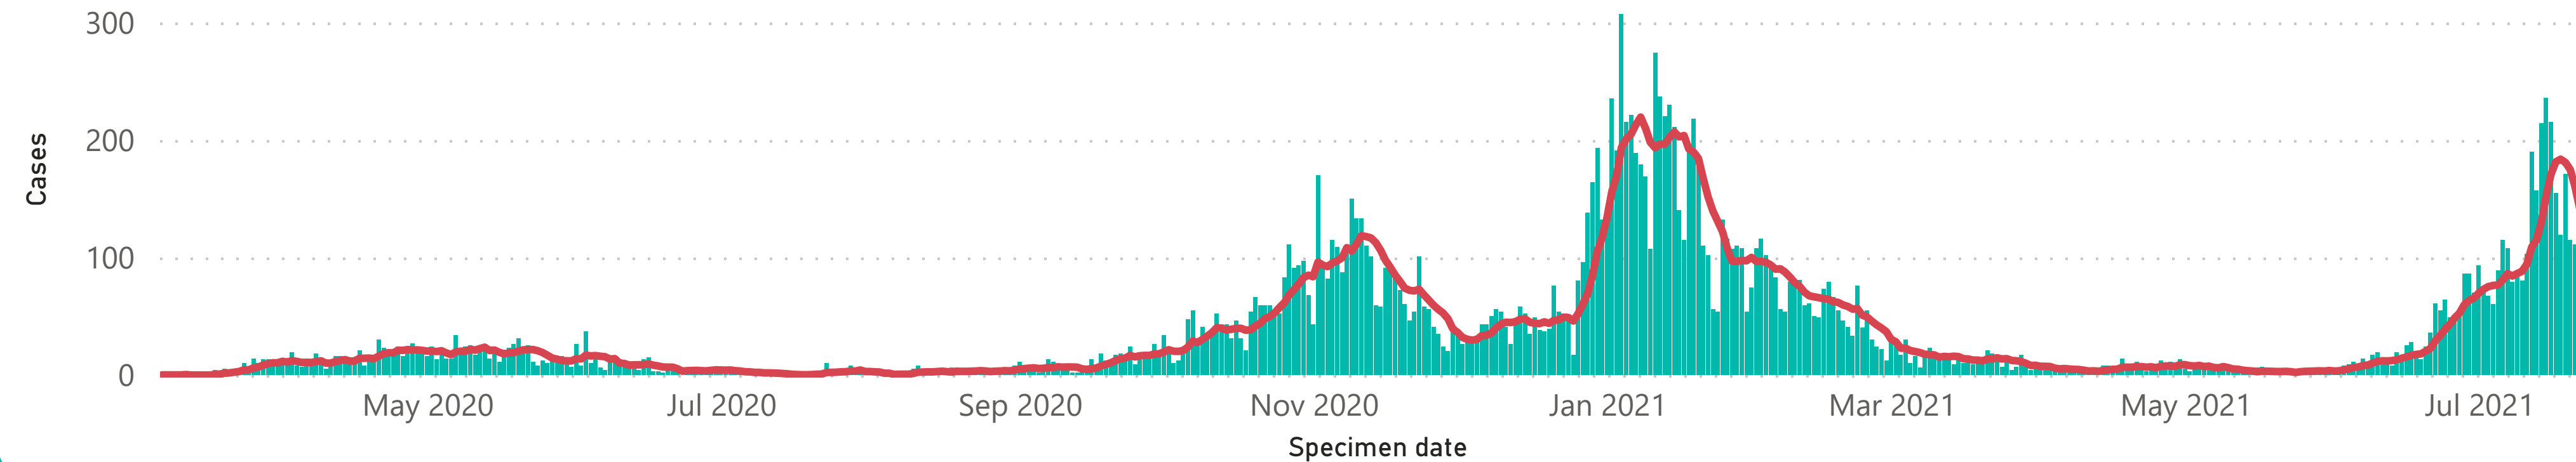

COVID-19 Cases to Sunday, 25 July 2021

Shropshire lab confirmed COVID-19 cases

● Daily lab-confirmed cases ● 7 day average

Positive Cases

19,015

Total cases

709

Cases in last 7 days

101.3

Daily average in last 7 days

COVID-19 cases - 7 day rate per 100,000 population

● Shropshire ● West Mids ● England

7 Day Rate per 100k

219.4

Shropshire

342.4

West Mids

349.6

England

Sources:

[PHE: COVID-19 track coronavirus cases](#)