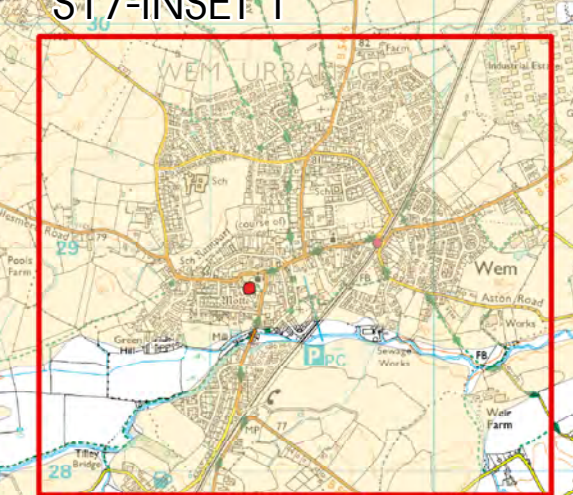

SHROPSHIRE COUNCIL POLICY MAP

S17: Wem Area

Key

- ★ Community Clusters
- Community Hub
- ▭ Inset
- ▨ RAMSAR
- Scheduled Ancient Monument
- ▨ SAC
- ▭ SSSI
- Registered Parks
- Mineral Safeguarding Area
- Canal

© Crown copyright and database rights 2014
Ordnance Survey 100049049

SHROPSHIRE COUNCIL POLICY MAP

Wem Area S17-INSETS 1, 2, 3, 4.

Key

- Housing
- Employment
- Protected Employment Area
- Town Centre
- Development Boundary
- Scheduled Ancient Monument
- Conservation Area

© Crown copyright and database rights 2014
Ordnance Survey 100049049

S17 Inset 1 Wem

S17 Inset 2 Shawbury

S17 Inset 3 Harmer Hill

S17 Inset 4 Myddle