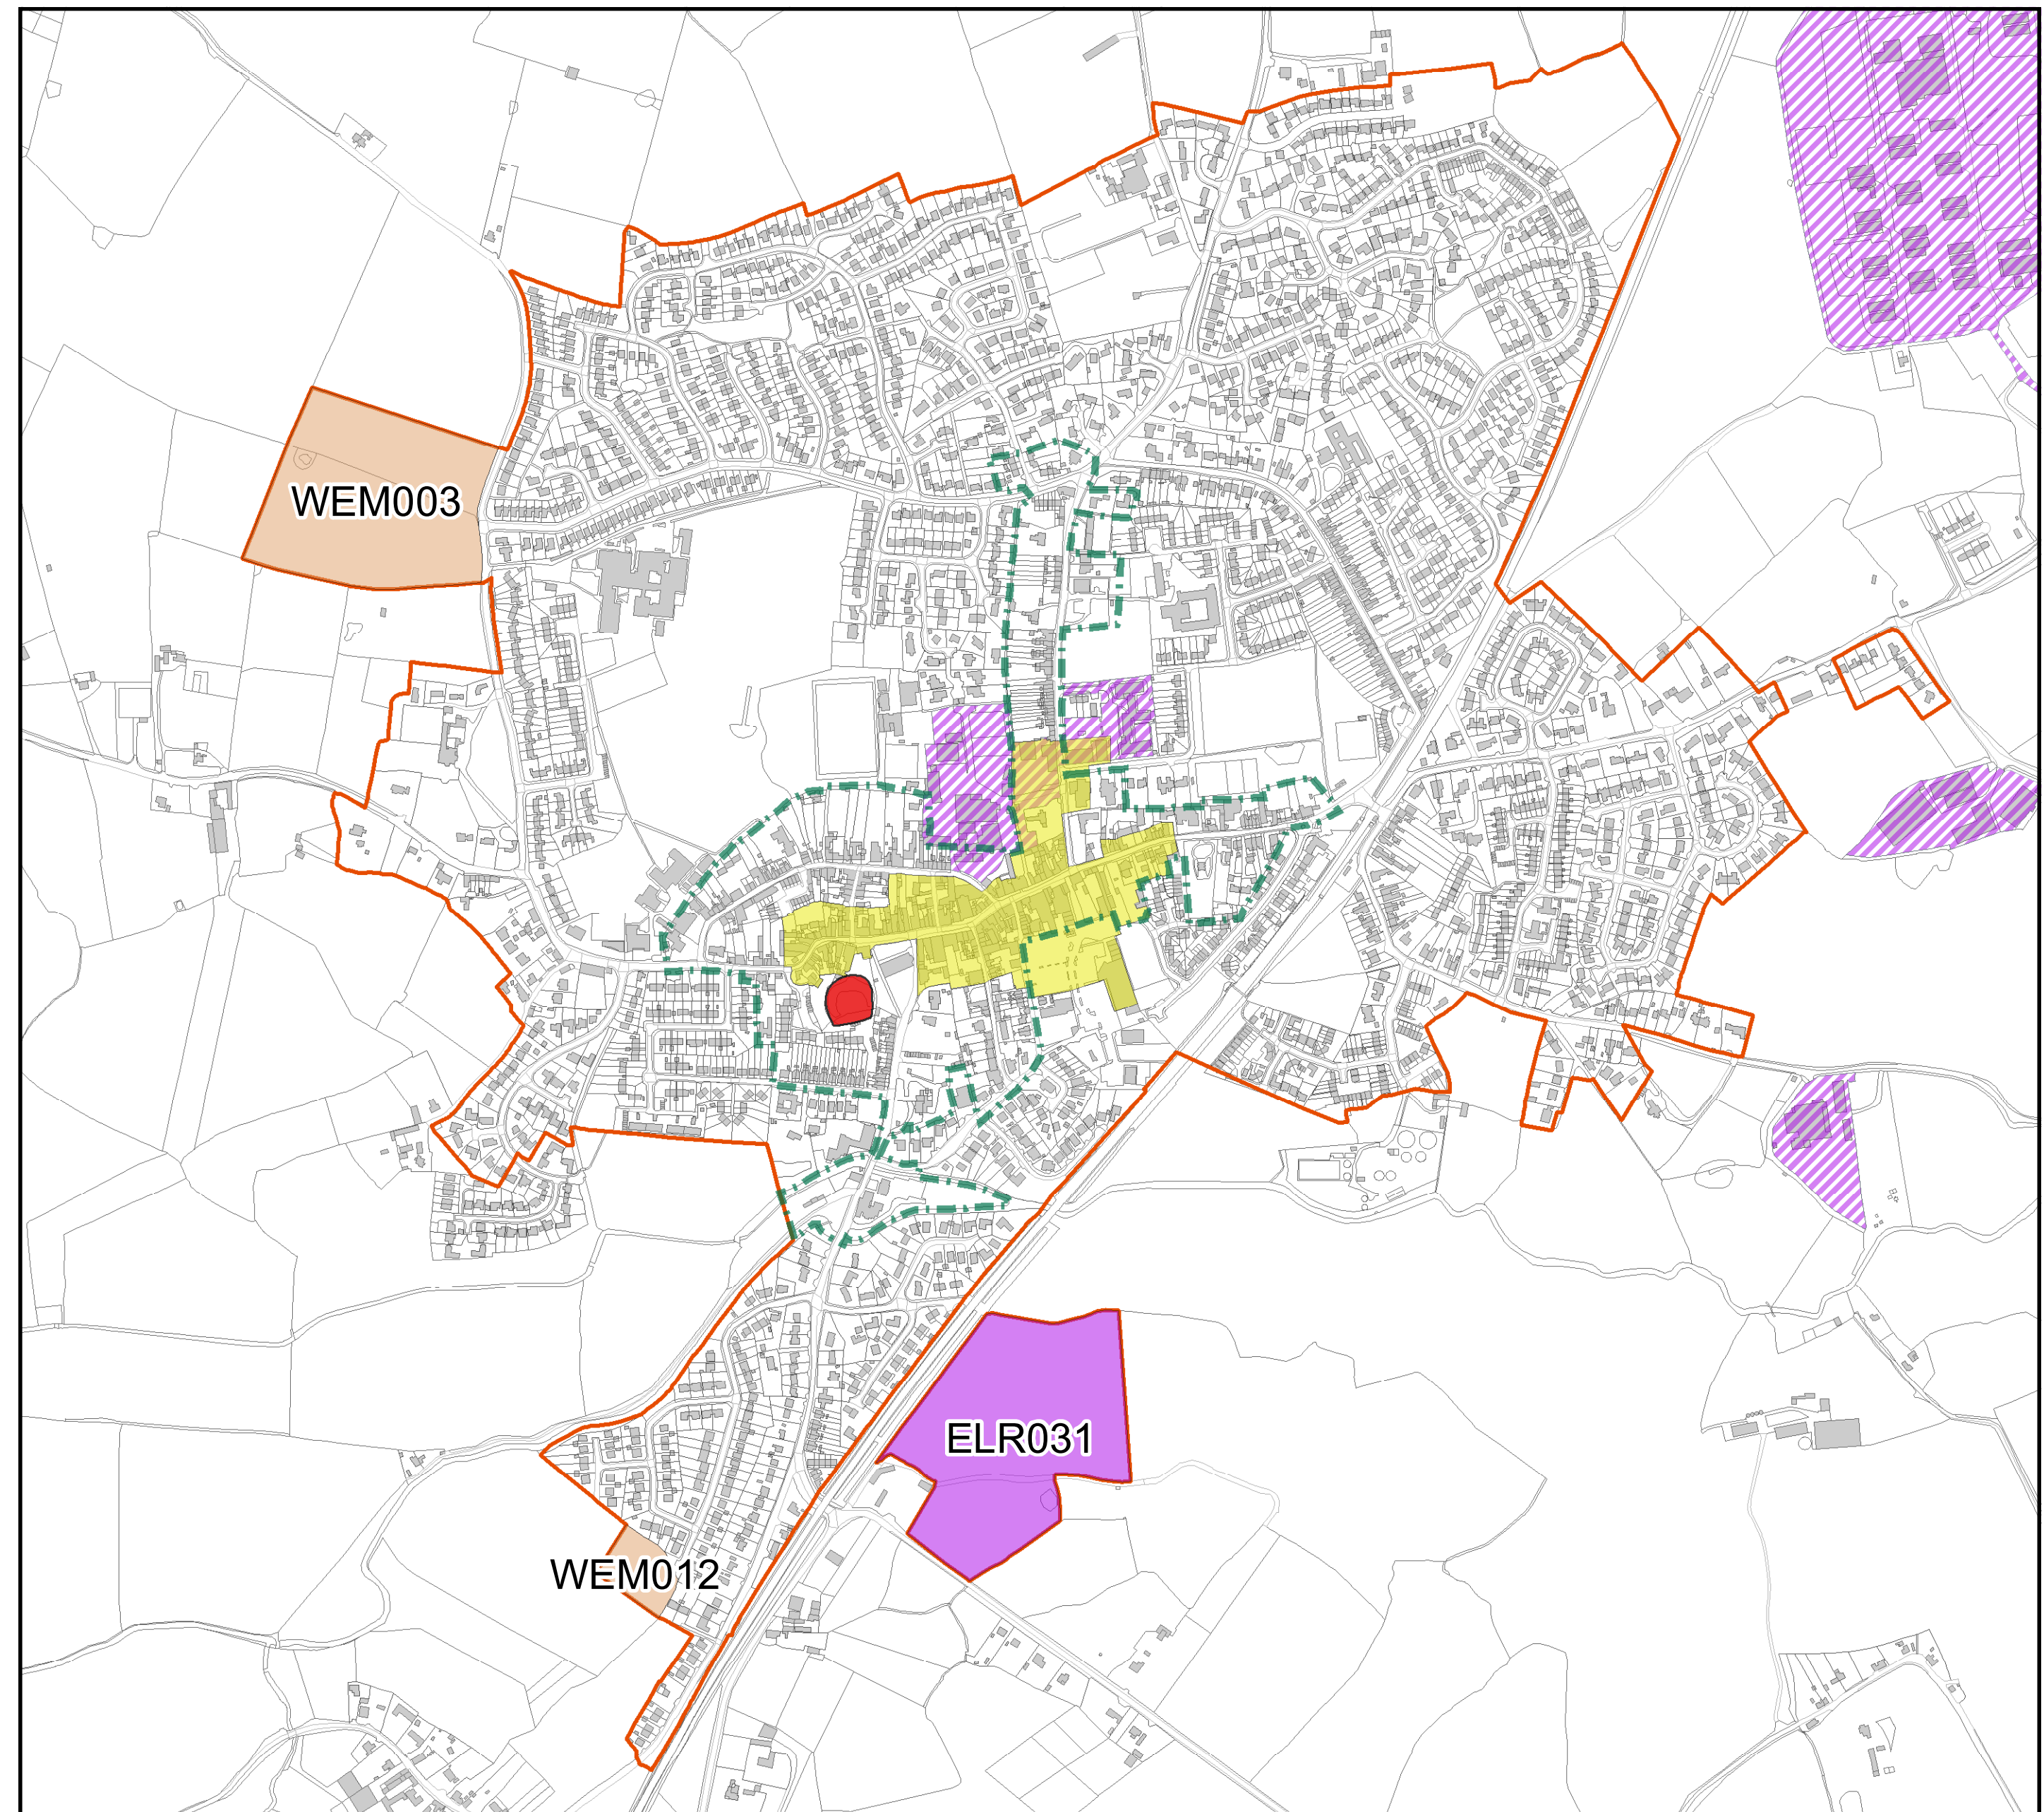

SHROPSHIRE COUNCIL POLICY MAP

S17: Wem Area

Key

- ★ Community Clusters
- Community Hub
- ▭ Inset
- ▨ RAMSAR
- Scheduled Ancient Monument
- ▨ SAC
- ▭ SSSI
- Registered Parks
- Mineral Safeguarding Area
- Canal

© Crown copyright and database rights 2014
Ordnance Survey 100049049

SHROPSHIRE COUNCIL POLICY MAP

Wem Area S17-INSETS 1, 2, 3, 4.

Key

- Housing
- Employment
- Protected Employment Area
- Town Centre
- Development Boundary
- Scheduled Ancient Monument
- Conservation Area

© Crown copyright and database rights 2014
Ordnance Survey 100049049

S17 Inset 1 Wem

S17 Inset 2 Shawbury

S17 Inset 3 Harmer Hill

S17 Inset 4 Myddle