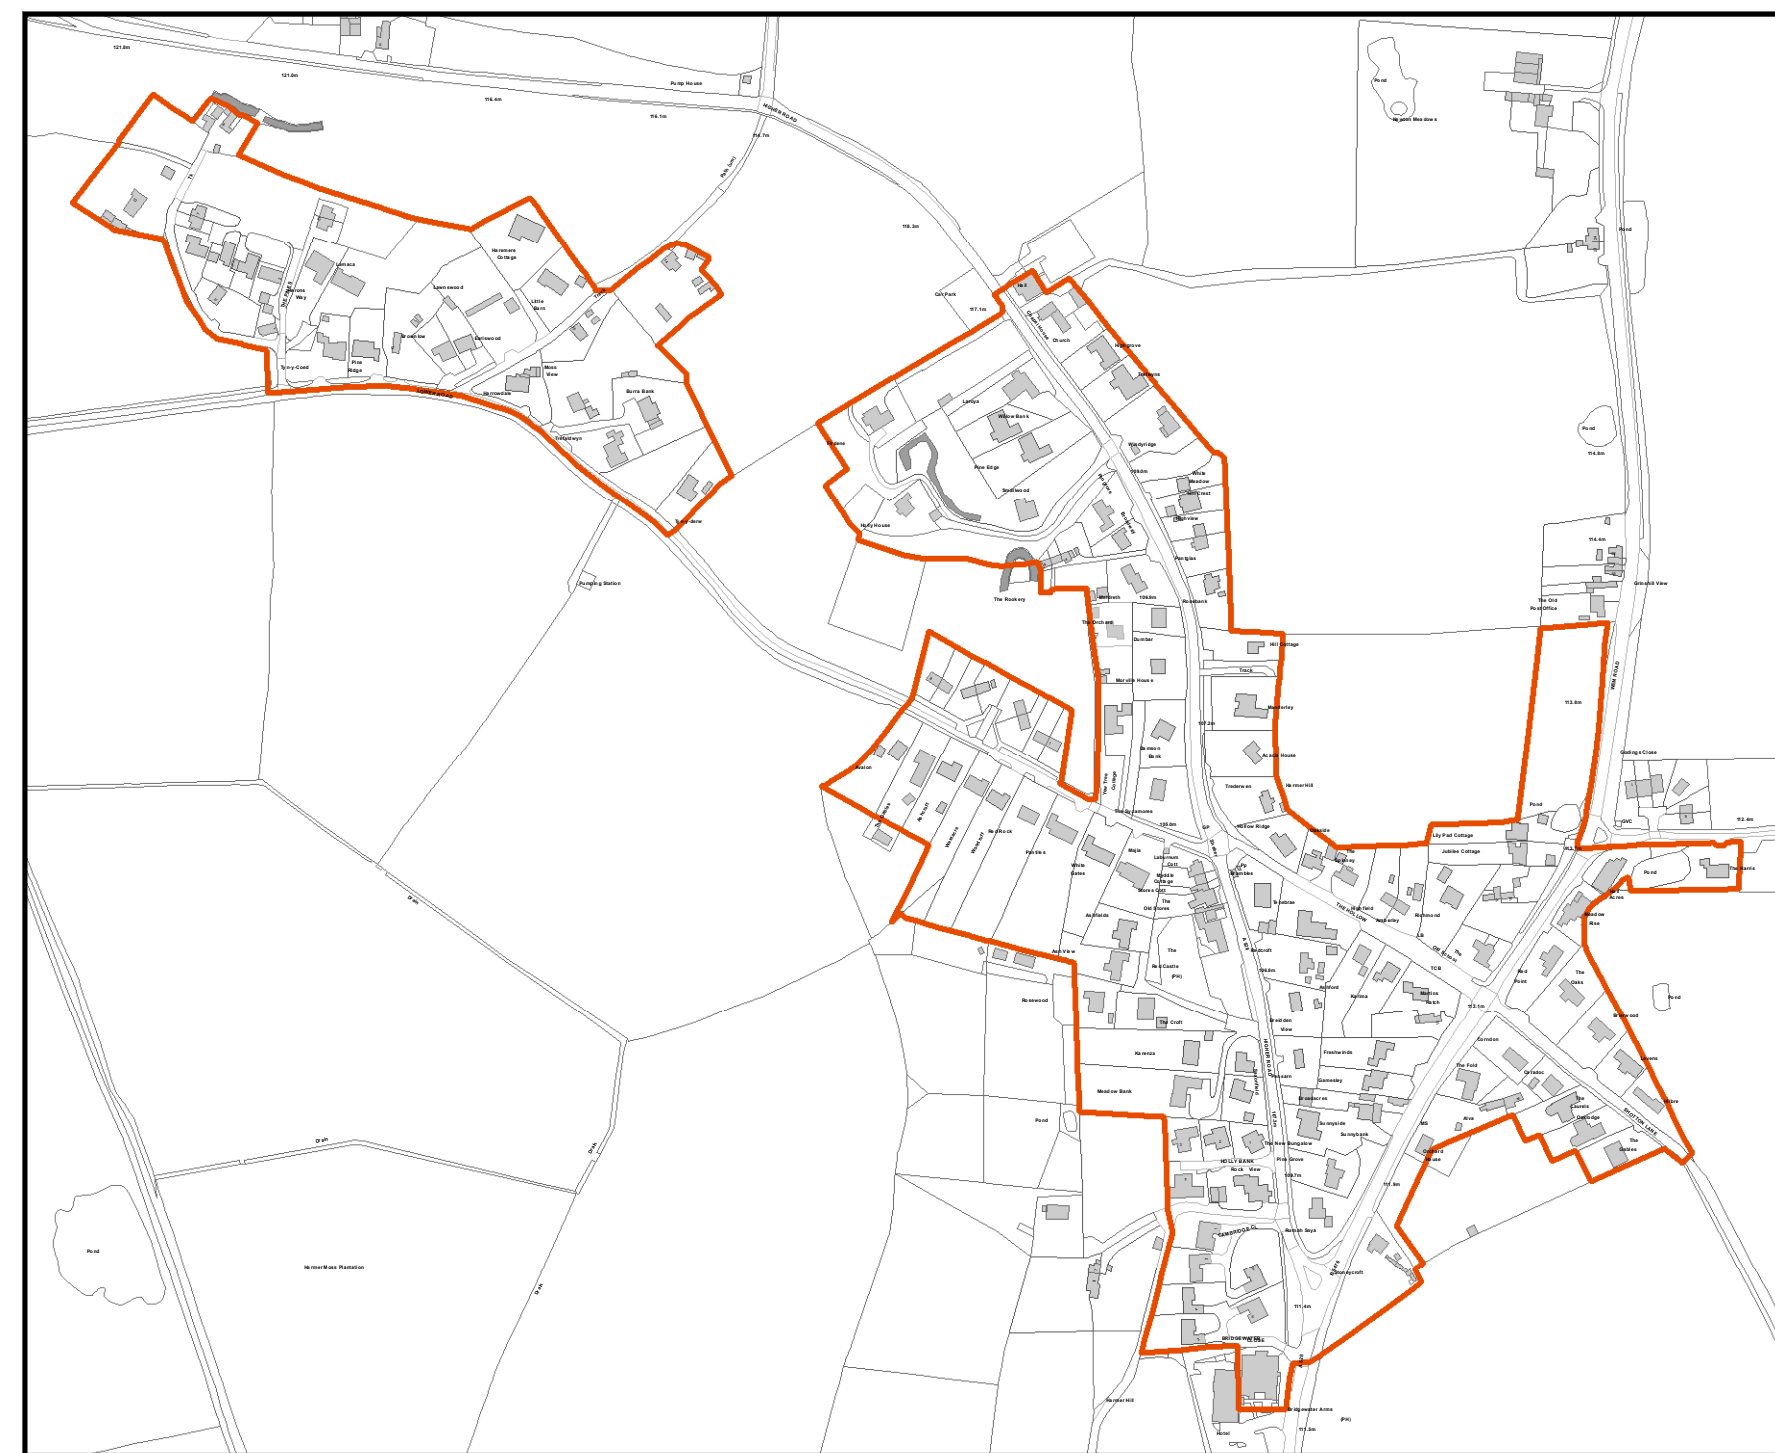

SHROPSHIRE COUNCIL POLICY MAP

S17: Wem Area

Key

- ★ Community Clusters
- Community Hub
- ▭ Inset
- ▨ RAMSAR
- Scheduled Ancient Monument
- ▨ SAC
- ▭ SSSI
- Registered Parks
- Mineral Safeguarding Area
- Canal

© Crown copyright and database rights 2014
Ordnance Survey 100049049

SHROPSHIRE COUNCIL POLICY MAP

Wem Area S17-INSETS 1, 2, 3, 4.

Key

- Housing
- Employment
- Protected Employment Area
- Town Centre
- Development Boundary
- Scheduled Ancient Monument
- Conservation Area

© Crown copyright and database rights 2014
Ordnance Survey 100049049

S17 Inset 1 Wem

S17 Inset 2 Shawbury

S17 Inset 3 Harmer Hill

S17 Inset 4 Myddle