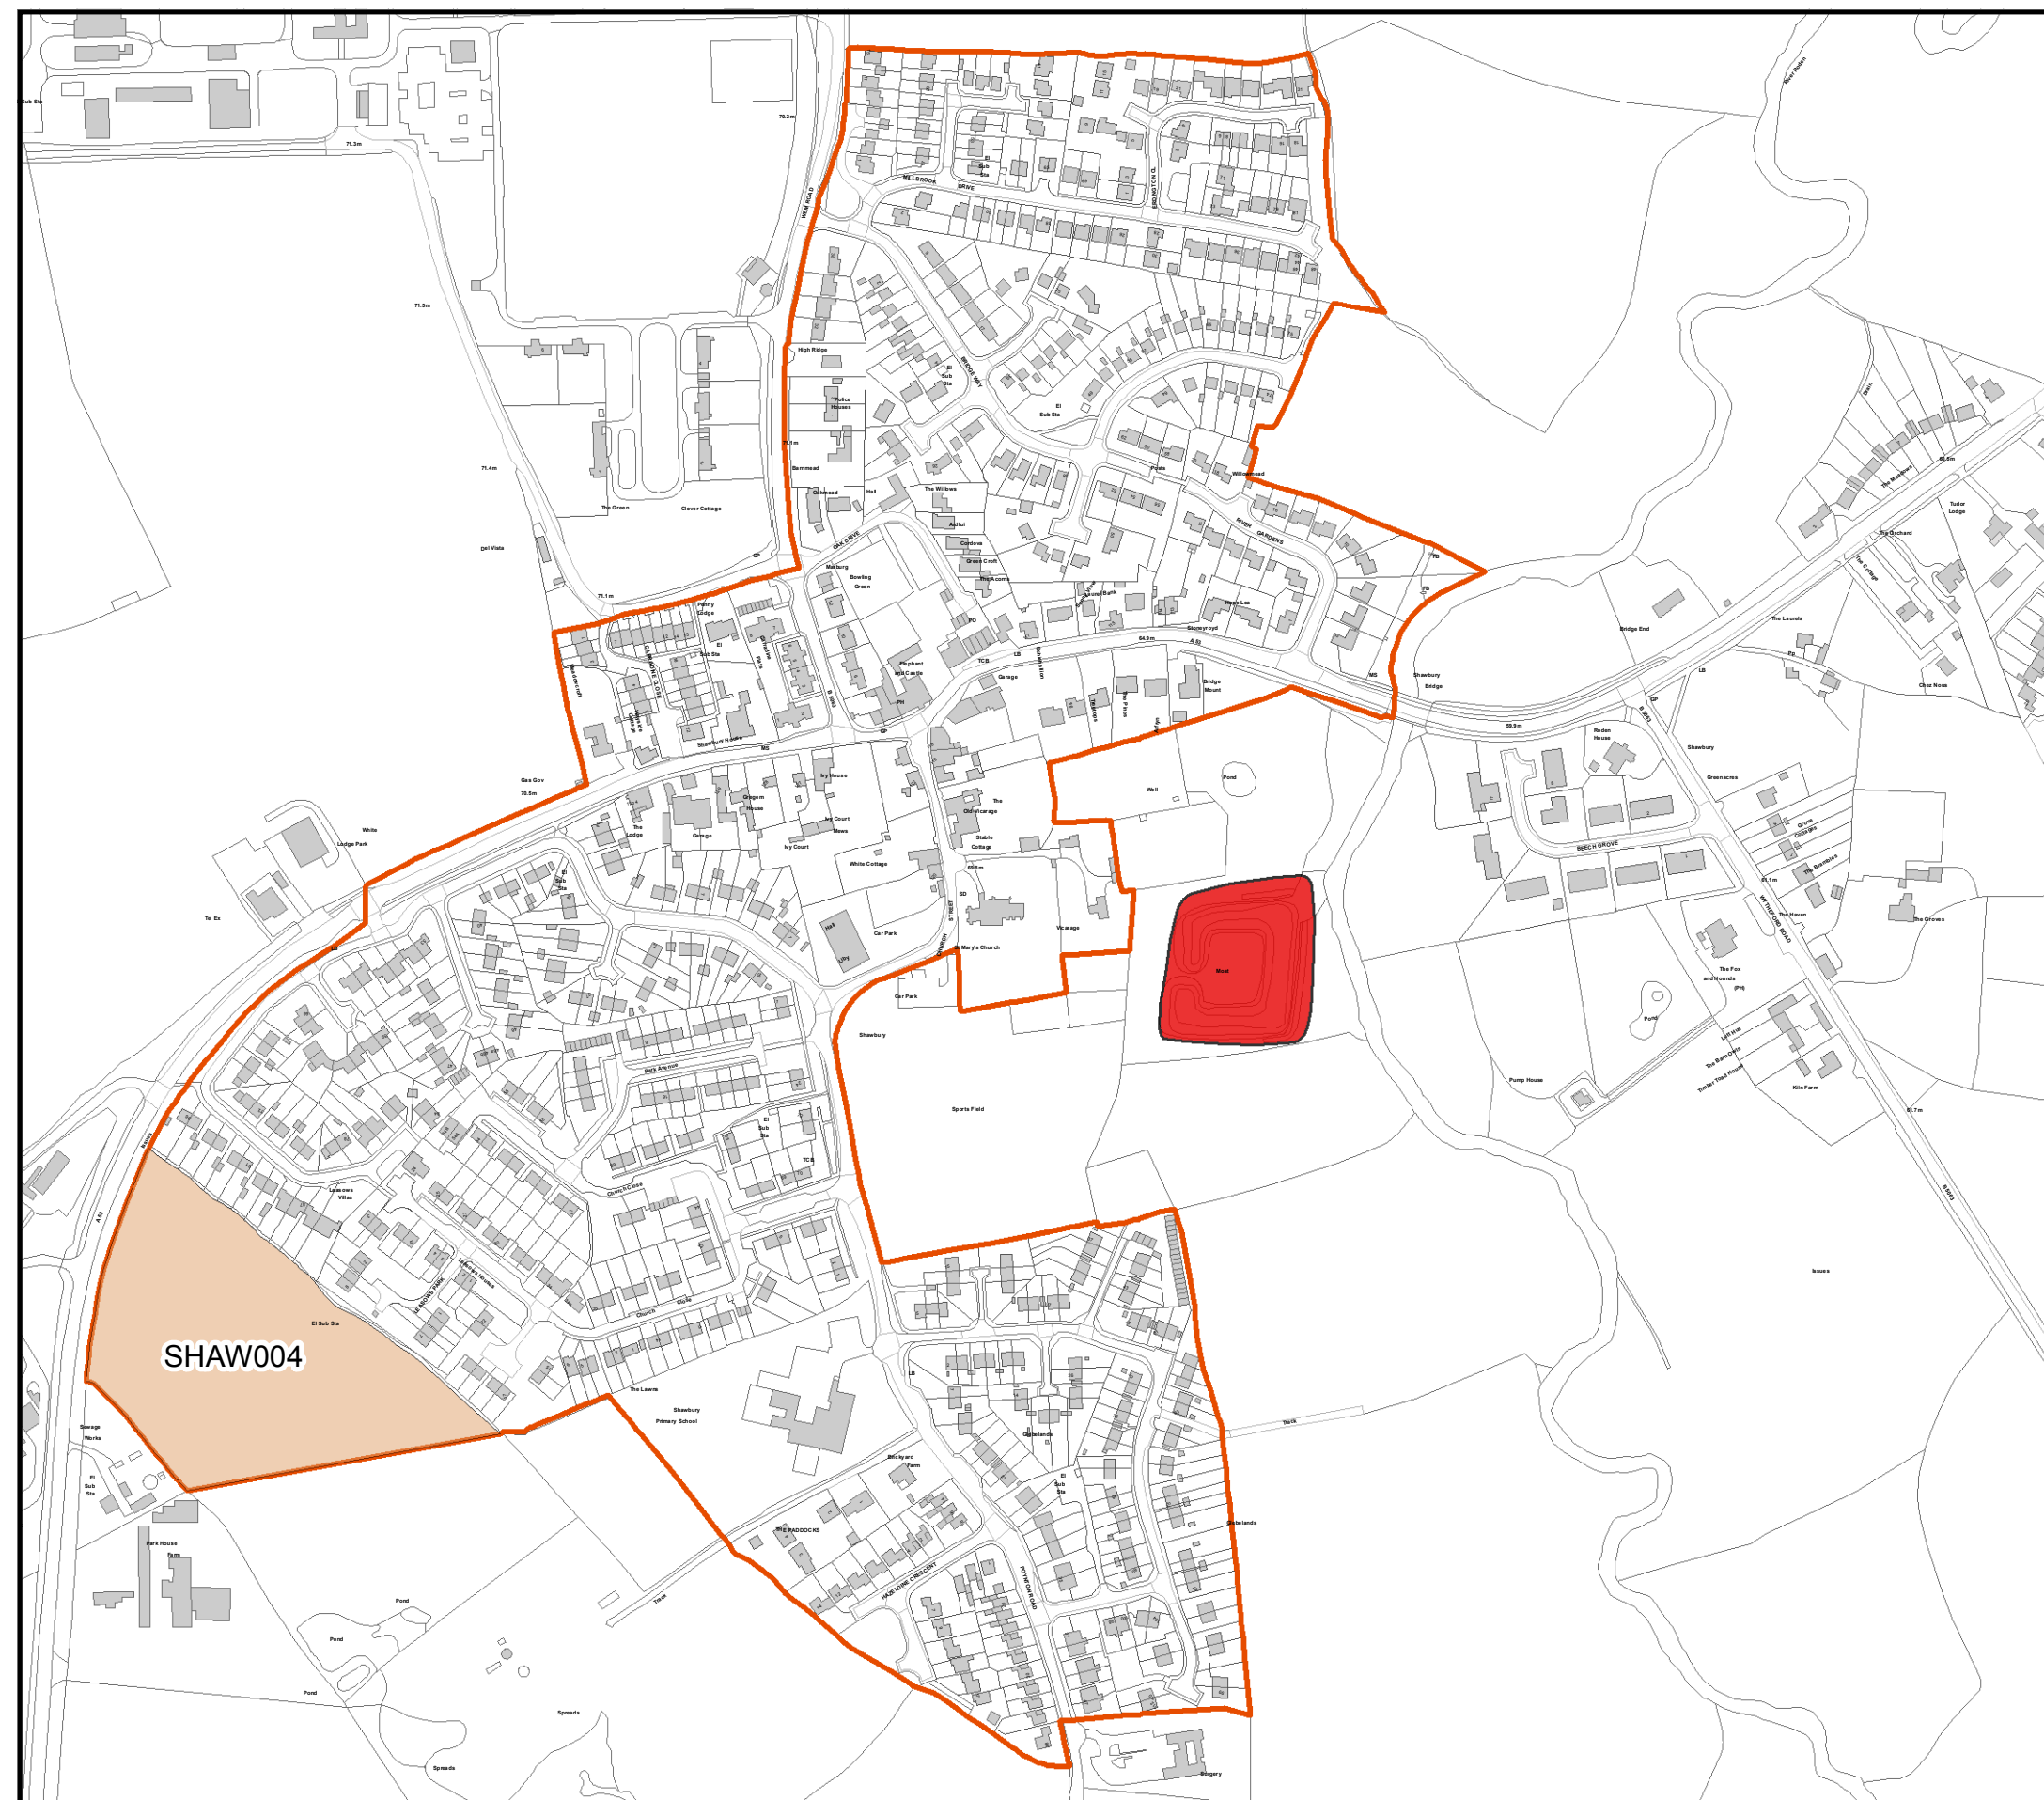

SHROPSHIRE COUNCIL POLICY MAP

S17: Wem Area

Key

- ★ Community Clusters
- Community Hub
- ▭ Inset
- ▨ RAMSAR
- Scheduled Ancient Monument
- ▨ SAC
- ▭ SSSI
- Registered Parks
- Mineral Safeguarding Area
- Canal

© Crown copyright and database rights 2014
Ordnance Survey 100049049

SHROPSHIRE COUNCIL POLICY MAP

Wem Area S17-INSETS 1, 2, 3, 4.

Key

- Housing
- Employment
- Protected Employment Area
- Town Centre
- Development Boundary
- Scheduled Ancient Monument
- Conservation Area

© Crown copyright and database rights 2014
Ordnance Survey 100049049

S17 Inset 1 Wem

S17 Inset 2 Shawbury

S17 Inset 3 Harmer Hill

S17 Inset 4 Myddle