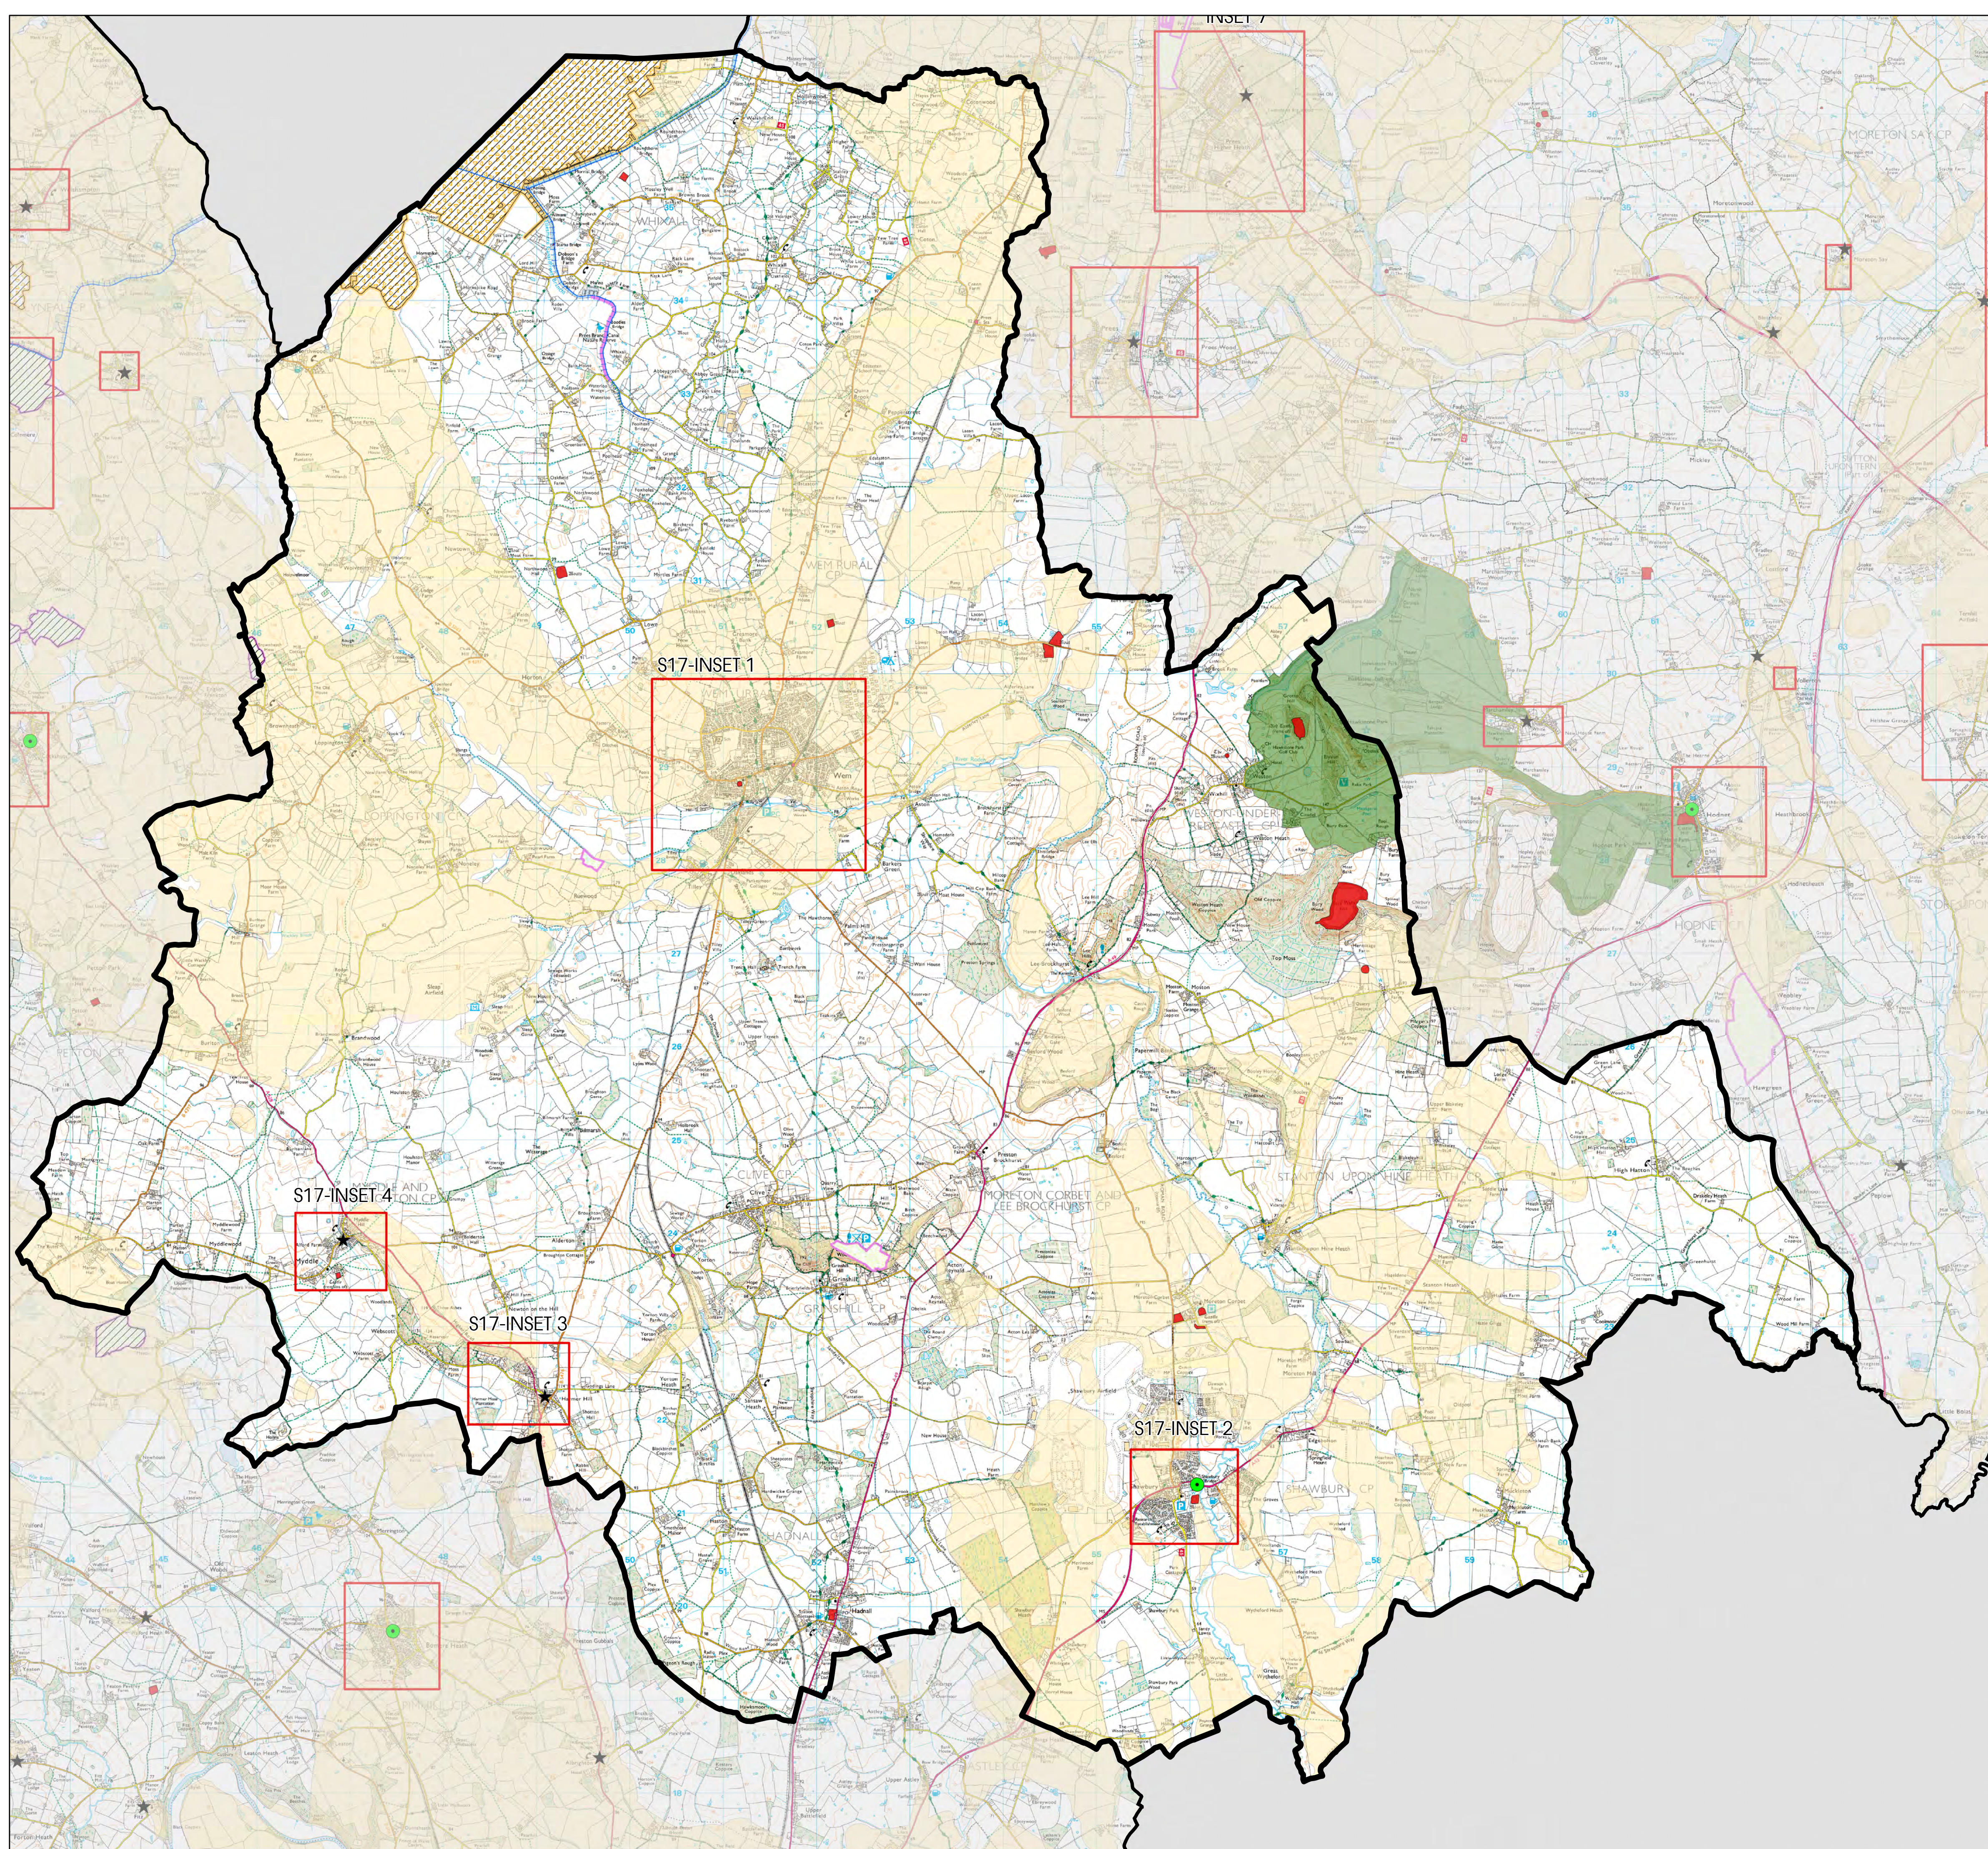

SHROPSHIRE COUNCIL POLICY MAP

S17: Wem Area

Key

- ★ Community Clusters
- Community Hub
- ▭ Inset
- ▨ RAMSAR
- Scheduled Ancient Monument
- ▨ SAC
- ▭ SSSI
- Registered Parks
- Mineral Safeguarding Area
- Canal

© Crown copyright and database rights 2014
Ordnance Survey 100049049

SHROPSHIRE COUNCIL POLICY MAP

Wem Area S17-INSETS 1, 2, 3, 4.

Key

- Housing
- Employment
- Protected Employment Area
- Town Centre
- Development Boundary
- Scheduled Ancient Monument
- Conservation Area

© Crown copyright and database rights 2014
Ordnance Survey 100049049

S17 Inset 1 Wem

S17 Inset 2 Shawbury

S17 Inset 3 Harmer Hill

S17 Inset 4 Myddle