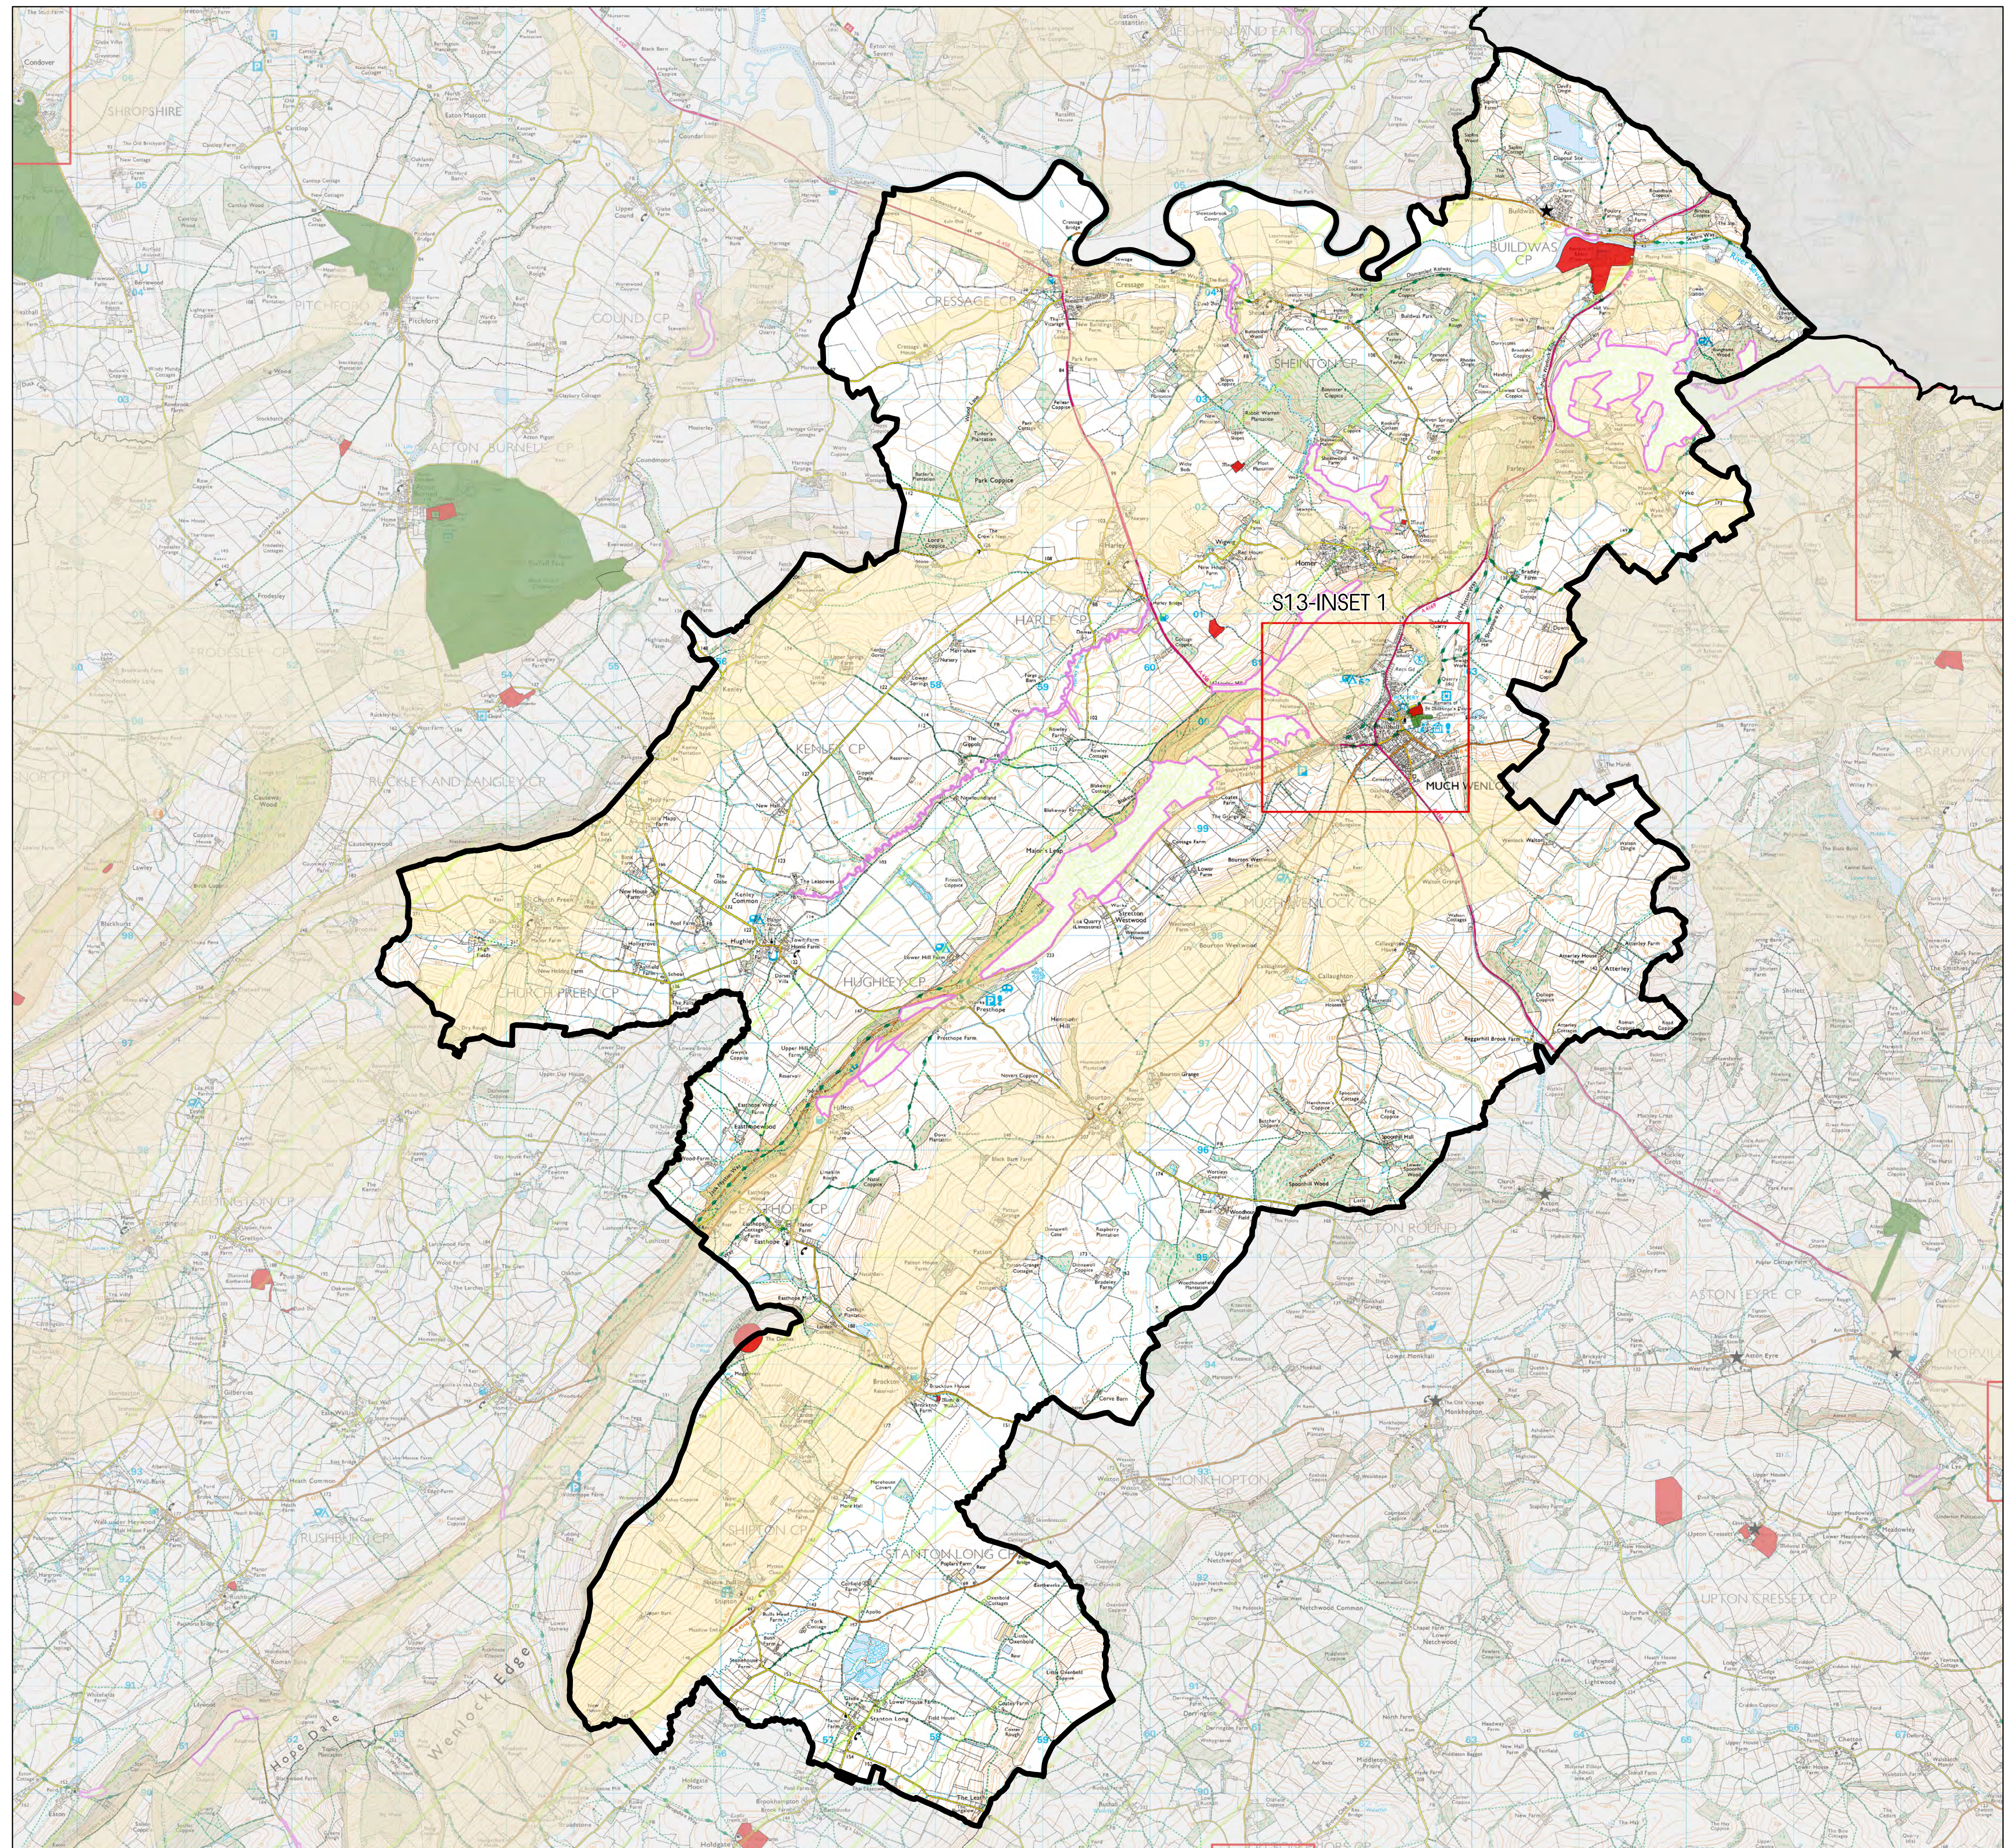

SHROPSHIRE COUNCIL POLICY MAP S13: Much Wenlock Area

Key

- ★ Community Clusters
- Community Hub
- Inset
- SSSi
- Scheduled Ancient Monument
- Mineral Safeguarding Area

© Crown copyright and database rights 2014
Ordnance Survey 100049049

SHROPSHIRE COUNCIL POLICY MAP

Much Wenlock Area

S13-INSET 1

Key

-  Conservation Area
-  Scheduled Ancient Monument
-  Registered Parks
-  Development Boundary
-  SSSI
-  AONB

© Crown copyright and database rights 2014
Ordnance Survey 100049049