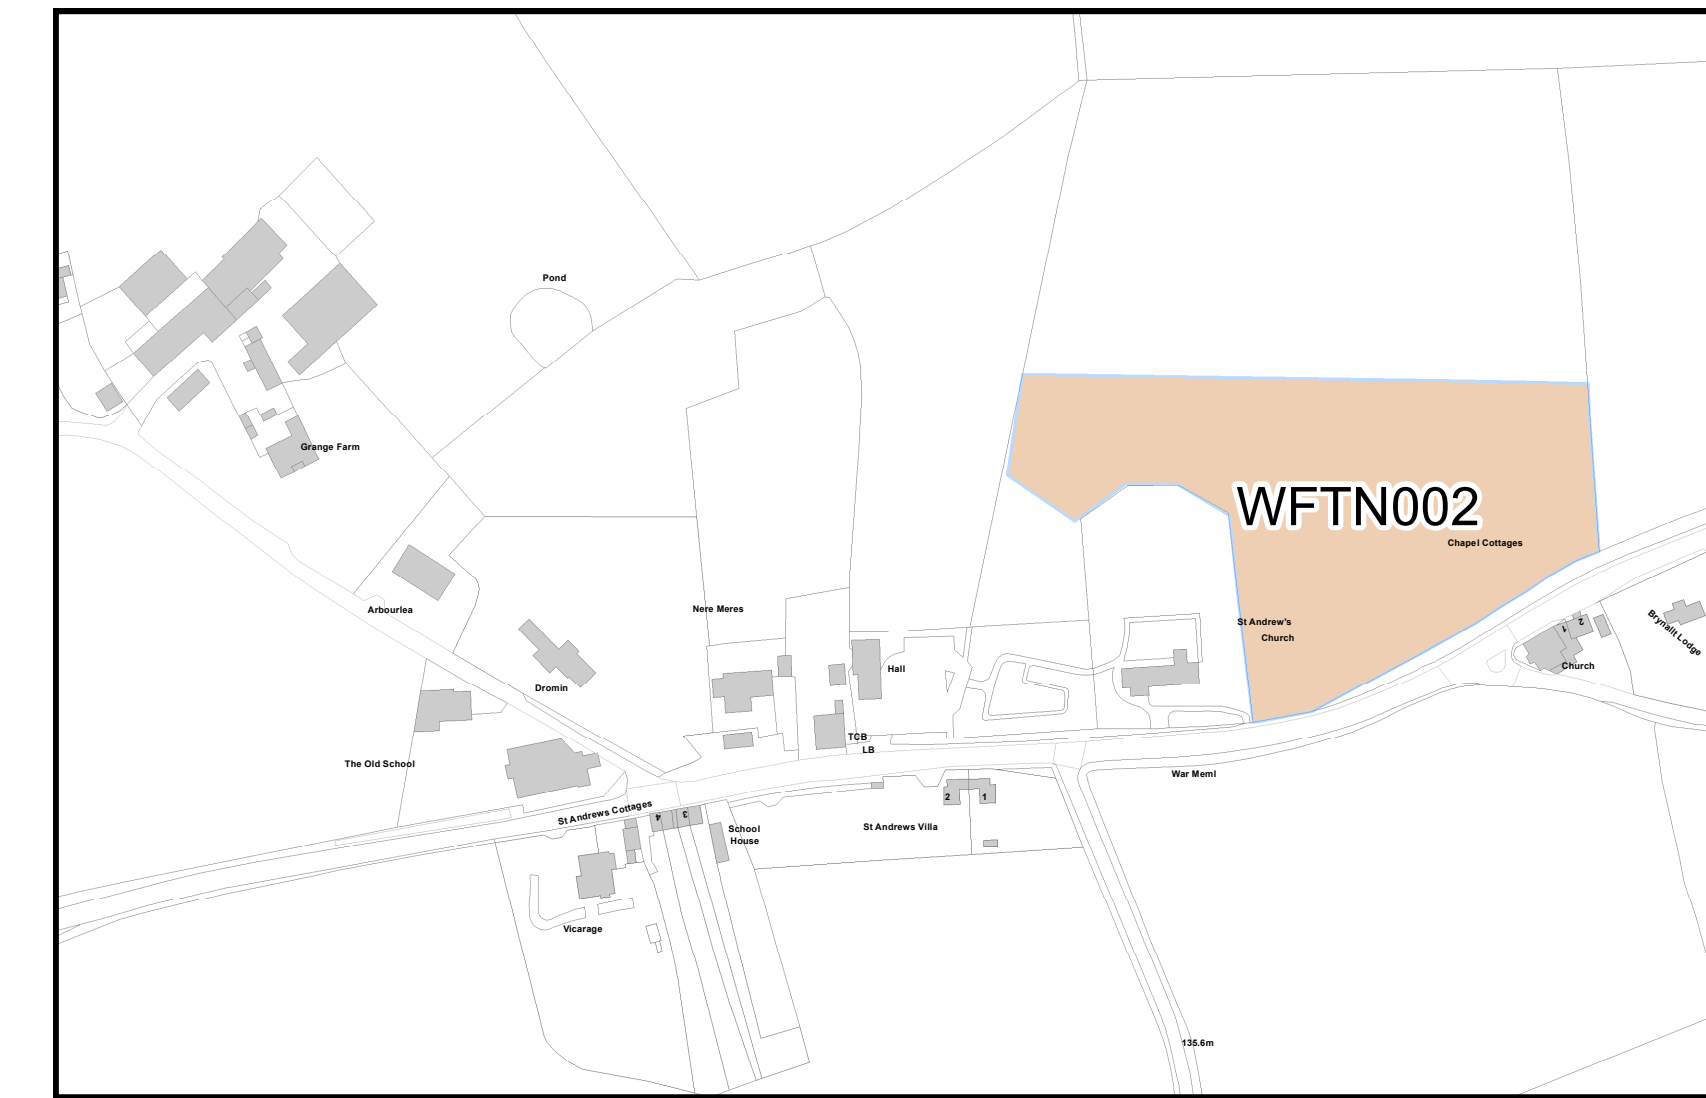

SHROPSHIRE COUNCIL POLICY MAP
S8: Ellesmere Area

Key

- ★ Community Clusters
- Community Hub
- ▭ Inset
- ▨ RAMSAR
- ▨ SAC
- ▨ SSSI
- Scheduled Ancient Monument
- Registered Parks
- Mineral Safeguarding Area
- Canal

© Crown copyright and database rights 2014
 Ordnance Survey 100049049

SHROPSHIRE COUNCIL POLICY MAP

Ellesmere Area

S8-INSET 1

Key

- Housing
- * Employment Commitment
- Protected Employment Area
- Mixed Use
- Primary Shopping Area
- Town Centre
- Scheduled Ancient Monument
- Conservation Area
- Development Boundary
- Canal

© Crown copyright and database rights 2014
Ordnance Survey 100049049

SHROPSHIRE COUNCIL POLICY MAP
Ellesmere Area
S8-INSETS 2, 3, 4, 5, 6, 7, 8

Key

- Housing
- Mineral Site Extension
- Existing Mineral Site
- Development Boundary
- Scheduled Ancient Monument
- SSSI
- RAMSAR
- Canal

© Crown copyright and database rights 2014
 Ordnance Survey 100049049

S8 Inset 2 Dudleston Heath

S8 Inset 3 Welsh Frankton

S8 Inset 7 Welshampton

S8 Inset 4 Techill

S8 Inset 5 Cockshutt

S8 Inset 6 Lyneal

S8 Inset 8 Wood Lane Minerals Site