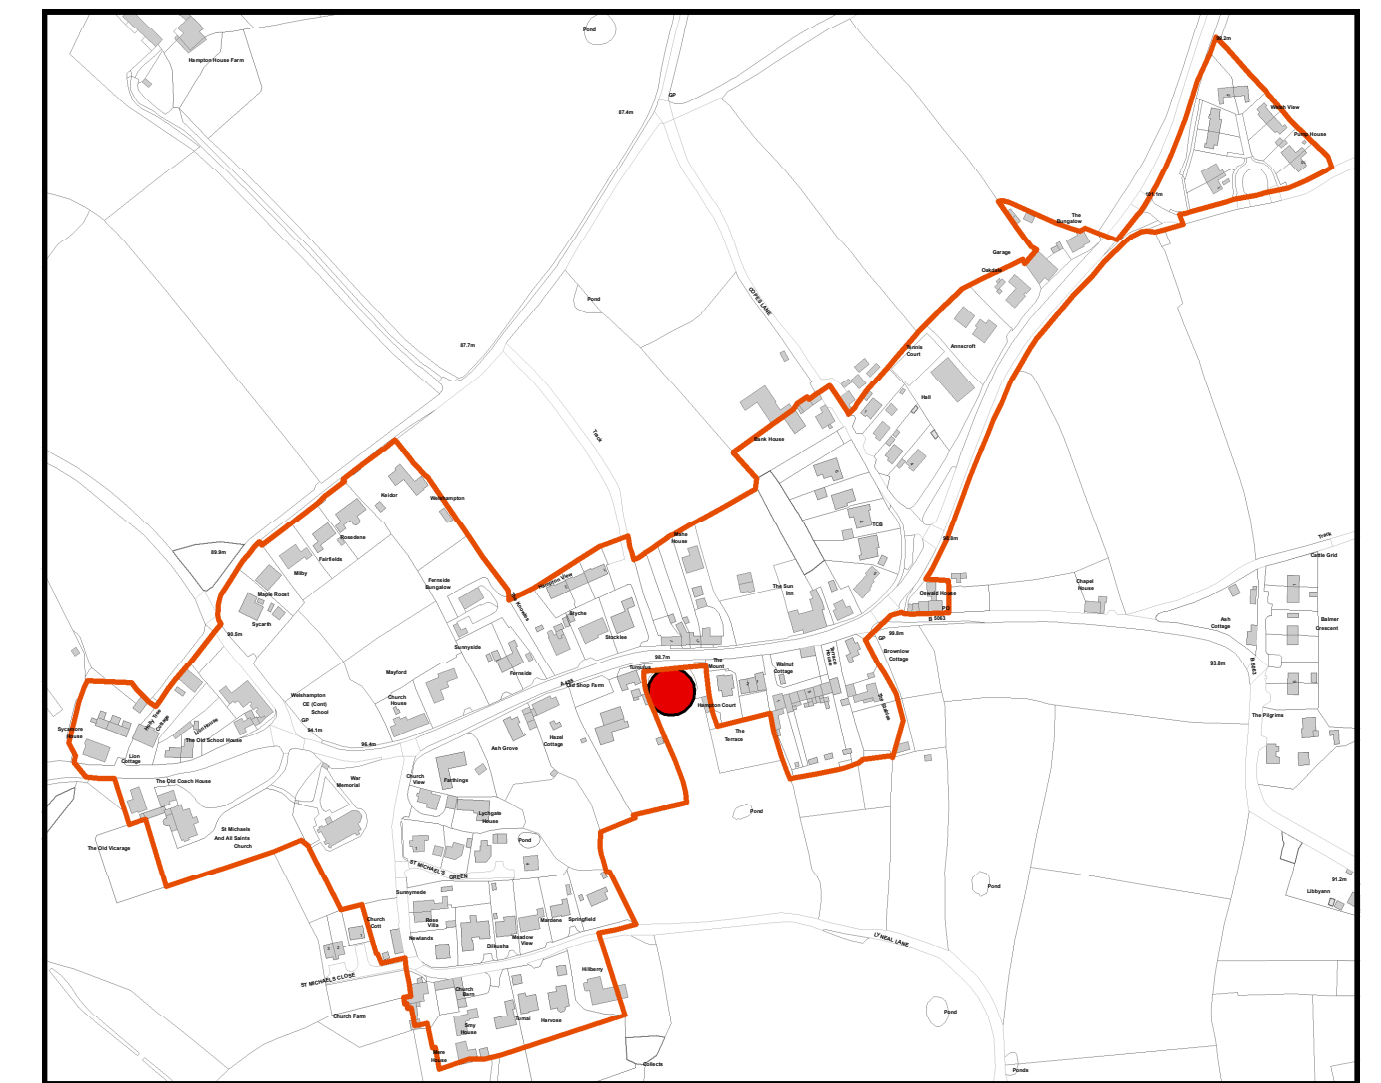

SHROPSHIRE COUNCIL POLICY MAP
S8: Ellesmere Area

Key

- ★ Community Clusters
- Community Hub
- ▭ Inset
- ▨ RAMSAR
- ▨ SAC
- ▨ SSSI
- Scheduled Ancient Monument
- Registered Parks
- Mineral Safeguarding Area
- Canal

© Crown copyright and database rights 2014
 Ordnance Survey 100049049

SHROPSHIRE COUNCIL POLICY MAP

Ellesmere Area

S8-INSET 1

Key

- Housing
- * Employment Commitment
- Protected Employment Area
- Mixed Use
- Primary Shopping Area
- Town Centre
- Scheduled Ancient Monument
- Conservation Area
- Development Boundary
- Canal

© Crown copyright and database rights 2014
Ordnance Survey 100049049

SHROPSHIRE COUNCIL POLICY MAP
Ellesmere Area
S8-INSETS 2, 3, 4, 5, 6, 7, 8

Key

- Housing
- Mineral Site Extension
- Existing Mineral Site
- Development Boundary
- Scheduled Ancient Monument
- SSSI
- RAMSAR
- Canal

© Crown copyright and database rights 2014
 Ordnance Survey 100049049

S8 Inset 2 Dudleston Heath

S8 Inset 3 Welsh Frankton

S8 Inset 7 Welshampton

S8 Inset 4 Techill

S8 Inset 5 Cockshutt

S8 Inset 6 Lyneal

S8 Inset 8 Wood Lane Minerals Site