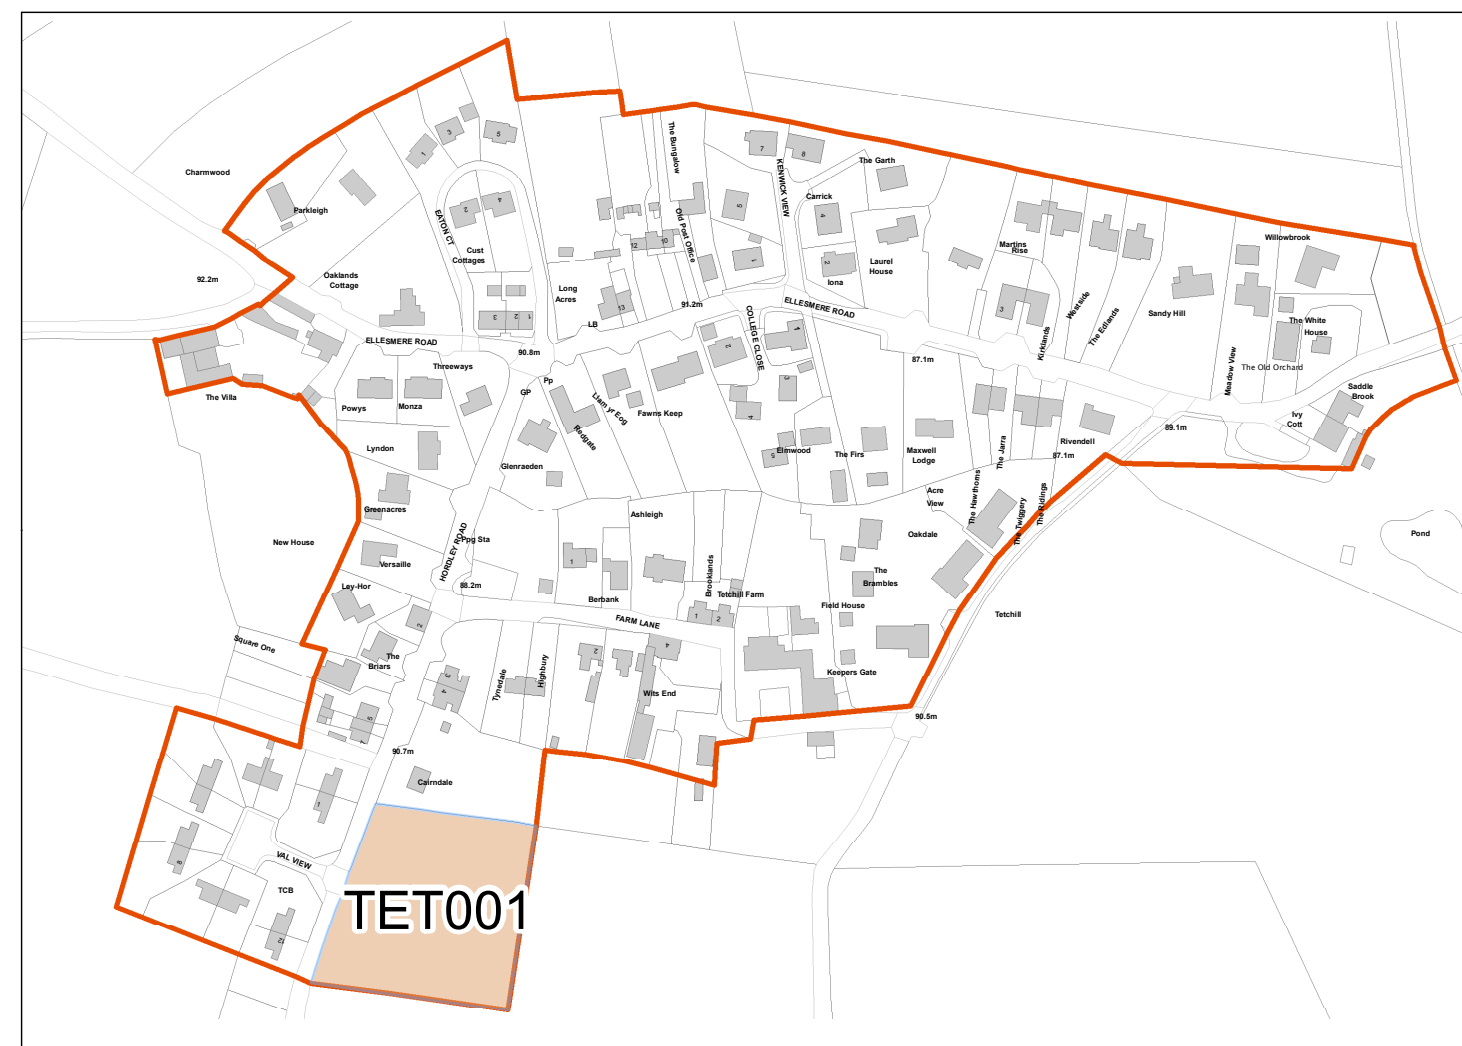

SHROPSHIRE COUNCIL POLICY MAP
S8: Ellesmere Area

Key

- ★ Community Clusters
- Community Hub
- ▭ Inset
- ▨ RAMSAR
- ▨ SAC
- ▨ SSSI
- Scheduled Ancient Monument
- Registered Parks
- Mineral Safeguarding Area
- Canal

© Crown copyright and database rights 2014
 Ordnance Survey 100049049

SHROPSHIRE COUNCIL POLICY MAP

Ellesmere Area

S8-INSET 1

Key

- Housing
- * Employment Commitment
- Protected Employment Area
- Mixed Use
- Primary Shopping Area
- Town Centre
- Scheduled Ancient Monument
- Conservation Area
- Development Boundary
- Canal

© Crown copyright and database rights 2014
Ordnance Survey 100049049

SHROPSHIRE COUNCIL POLICY MAP
Ellesmere Area
S8-INSETS 2, 3, 4, 5, 6, 7, 8

Key

- Housing
- Mineral Site Extension
- Existing Mineral Site
- Development Boundary
- Scheduled Ancient Monument
- SSSI
- RAMSAR
- Canal

© Crown copyright and database rights 2014
 Ordnance Survey 100049049

S8 Inset 2 Dudleston Heath

S8 Inset 3 Welsh Frankton

S8 Inset 7 Welshampton

S8 Inset 4 Techill

S8 Inset 5 Cockshutt

S8 Inset 6 Lyneal

S8 Inset 8 Wood Lane Minerals Site