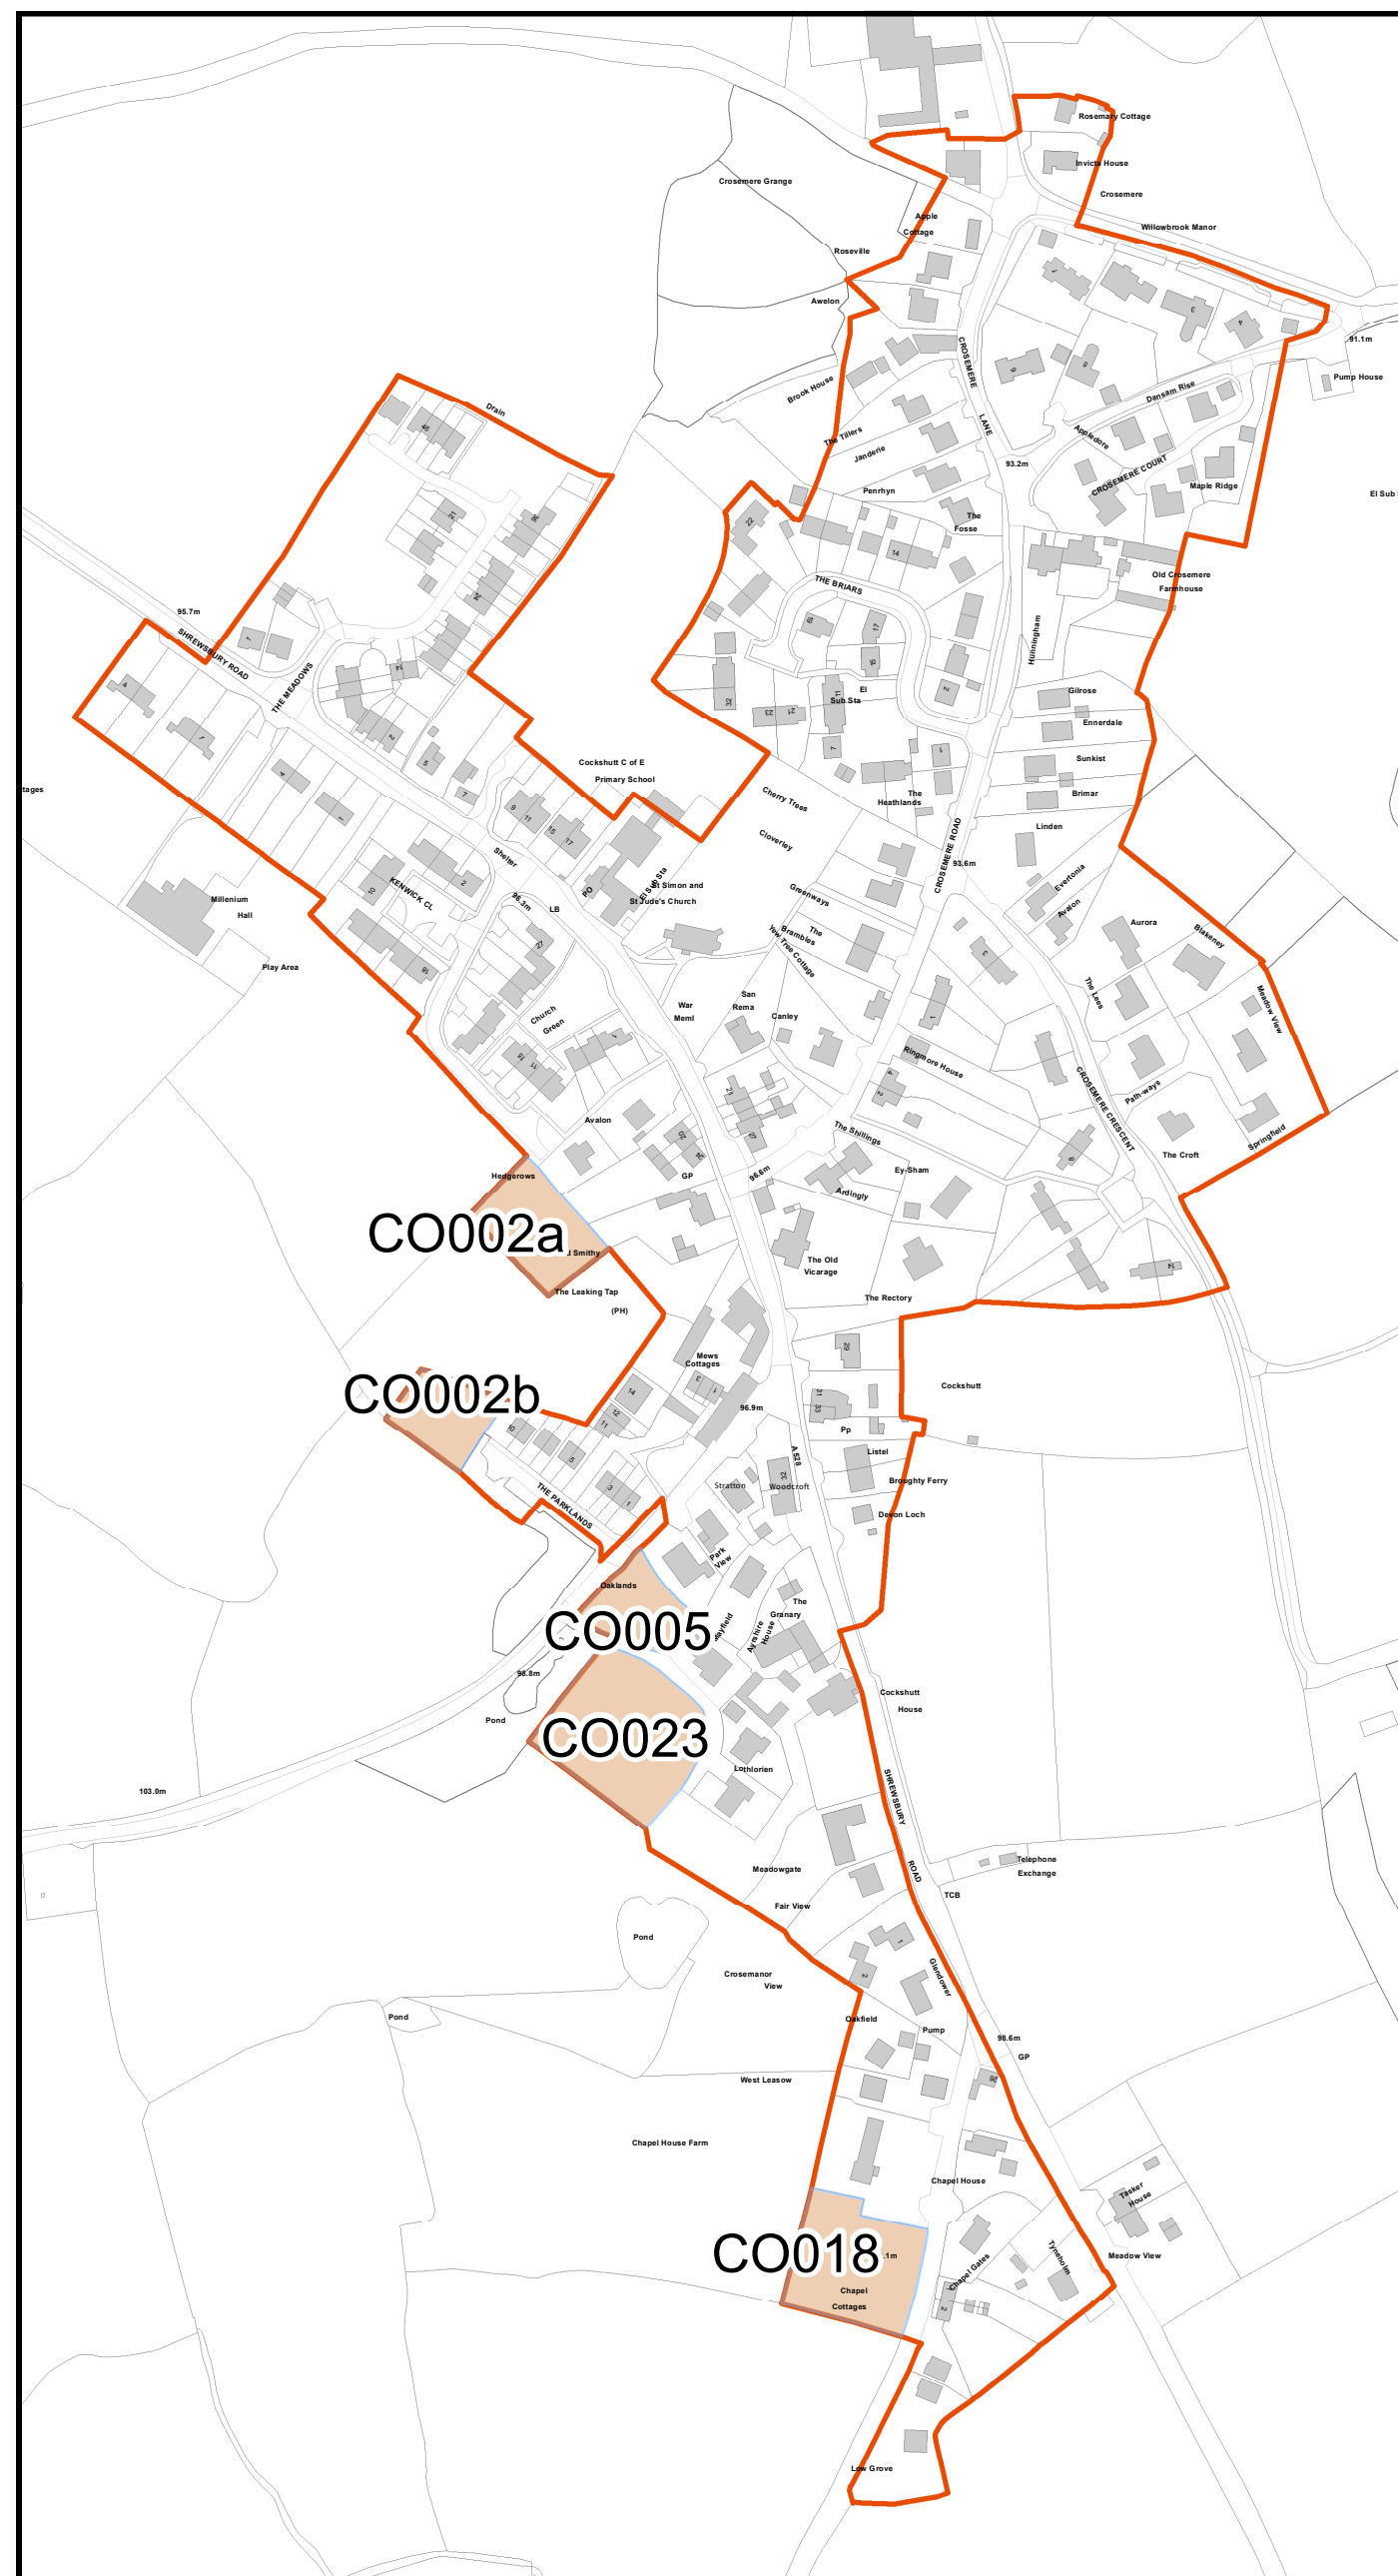

SHROPSHIRE COUNCIL POLICY MAP
S8: Ellesmere Area

Key

- ★ Community Clusters
- Community Hub
- ▭ Inset
- ▨ RAMSAR
- ▨ SAC
- ▨ SSSI
- Scheduled Ancient Monument
- Registered Parks
- Mineral Safeguarding Area
- Canal

© Crown copyright and database rights 2014
 Ordnance Survey 100049049

SHROPSHIRE COUNCIL POLICY MAP

Ellesmere Area

S8-INSET 1

Key

- Housing
- * Employment Commitment
- Protected Employment Area
- Mixed Use
- Primary Shopping Area
- Town Centre
- Scheduled Ancient Monument
- Conservation Area
- Development Boundary
- Canal

© Crown copyright and database rights 2014
Ordnance Survey 100049049

SHROPSHIRE COUNCIL POLICY MAP
Ellesmere Area
S8-INSETS 2, 3, 4, 5, 6, 7, 8

Key

- Housing
- Mineral Site Extension
- Existing Mineral Site
- Development Boundary
- Scheduled Ancient Monument
- SSSI
- RAMSAR
- Canal

© Crown copyright and database rights 2014
 Ordnance Survey 100049049

S8 Inset 2 Dudleston Heath

S8 Inset 3 Welsh Frankton

S8 Inset 7 Welshampton

S8 Inset 4 Techill

S8 Inset 5 Cockshutt

S8 Inset 6 Lyneal

S8 Inset 8 Wood Lane Minerals Site