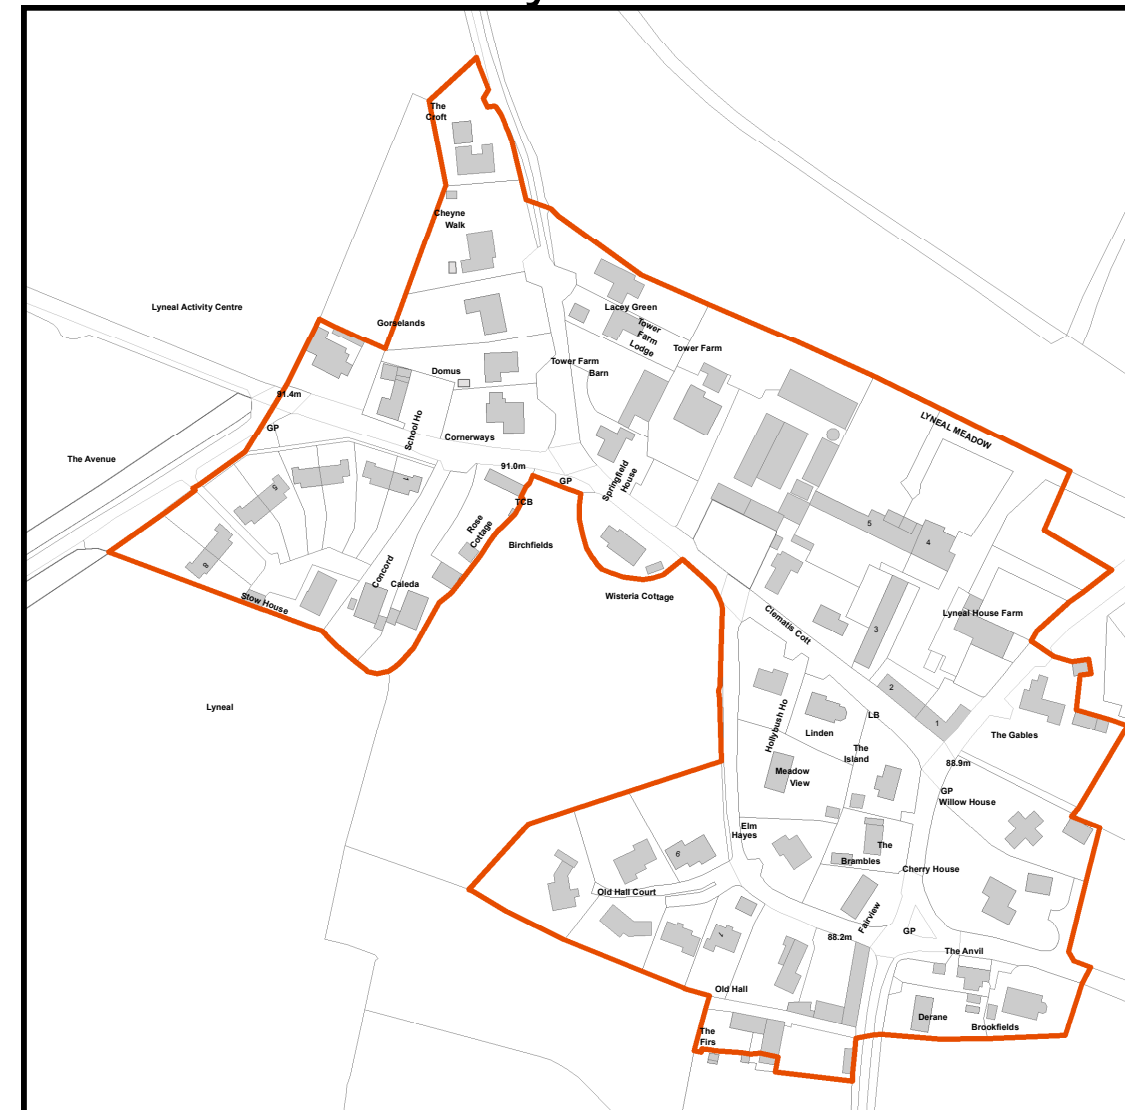

SHROPSHIRE COUNCIL POLICY MAP
S8: Ellesmere Area

Key

- ★ Community Clusters
- Community Hub
- ▭ Inset
- ▨ RAMSAR
- ▨ SAC
- ▨ SSSI
- Scheduled Ancient Monument
- Registered Parks
- Mineral Safeguarding Area
- Canal

© Crown copyright and database rights 2014
 Ordnance Survey 100049049

SHROPSHIRE COUNCIL POLICY MAP

Ellesmere Area

S8-INSET 1

Key

- Housing
- * Employment Commitment
- Protected Employment Area
- Mixed Use
- Primary Shopping Area
- Town Centre
- Scheduled Ancient Monument
- Conservation Area
- Development Boundary
- Canal

© Crown copyright and database rights 2014
Ordnance Survey 100049049

SHROPSHIRE COUNCIL POLICY MAP
Ellesmere Area
S8-INSETS 2, 3, 4, 5, 6, 7, 8

Key

- Housing
- Mineral Site Extension
- Existing Mineral Site
- Development Boundary
- Scheduled Ancient Monument
- SSSI
- RAMSAR
- Canal

© Crown copyright and database rights 2014
 Ordnance Survey 100049049

S8 Inset 2 Dudleston Heath

S8 Inset 3 Welsh Frankton

S8 Inset 7 Welshampton

S8 Inset 4 Techill

S8 Inset 5 Cockshutt

S8 Inset 6 Lyneal

S8 Inset 8 Wood Lane Minerals Site