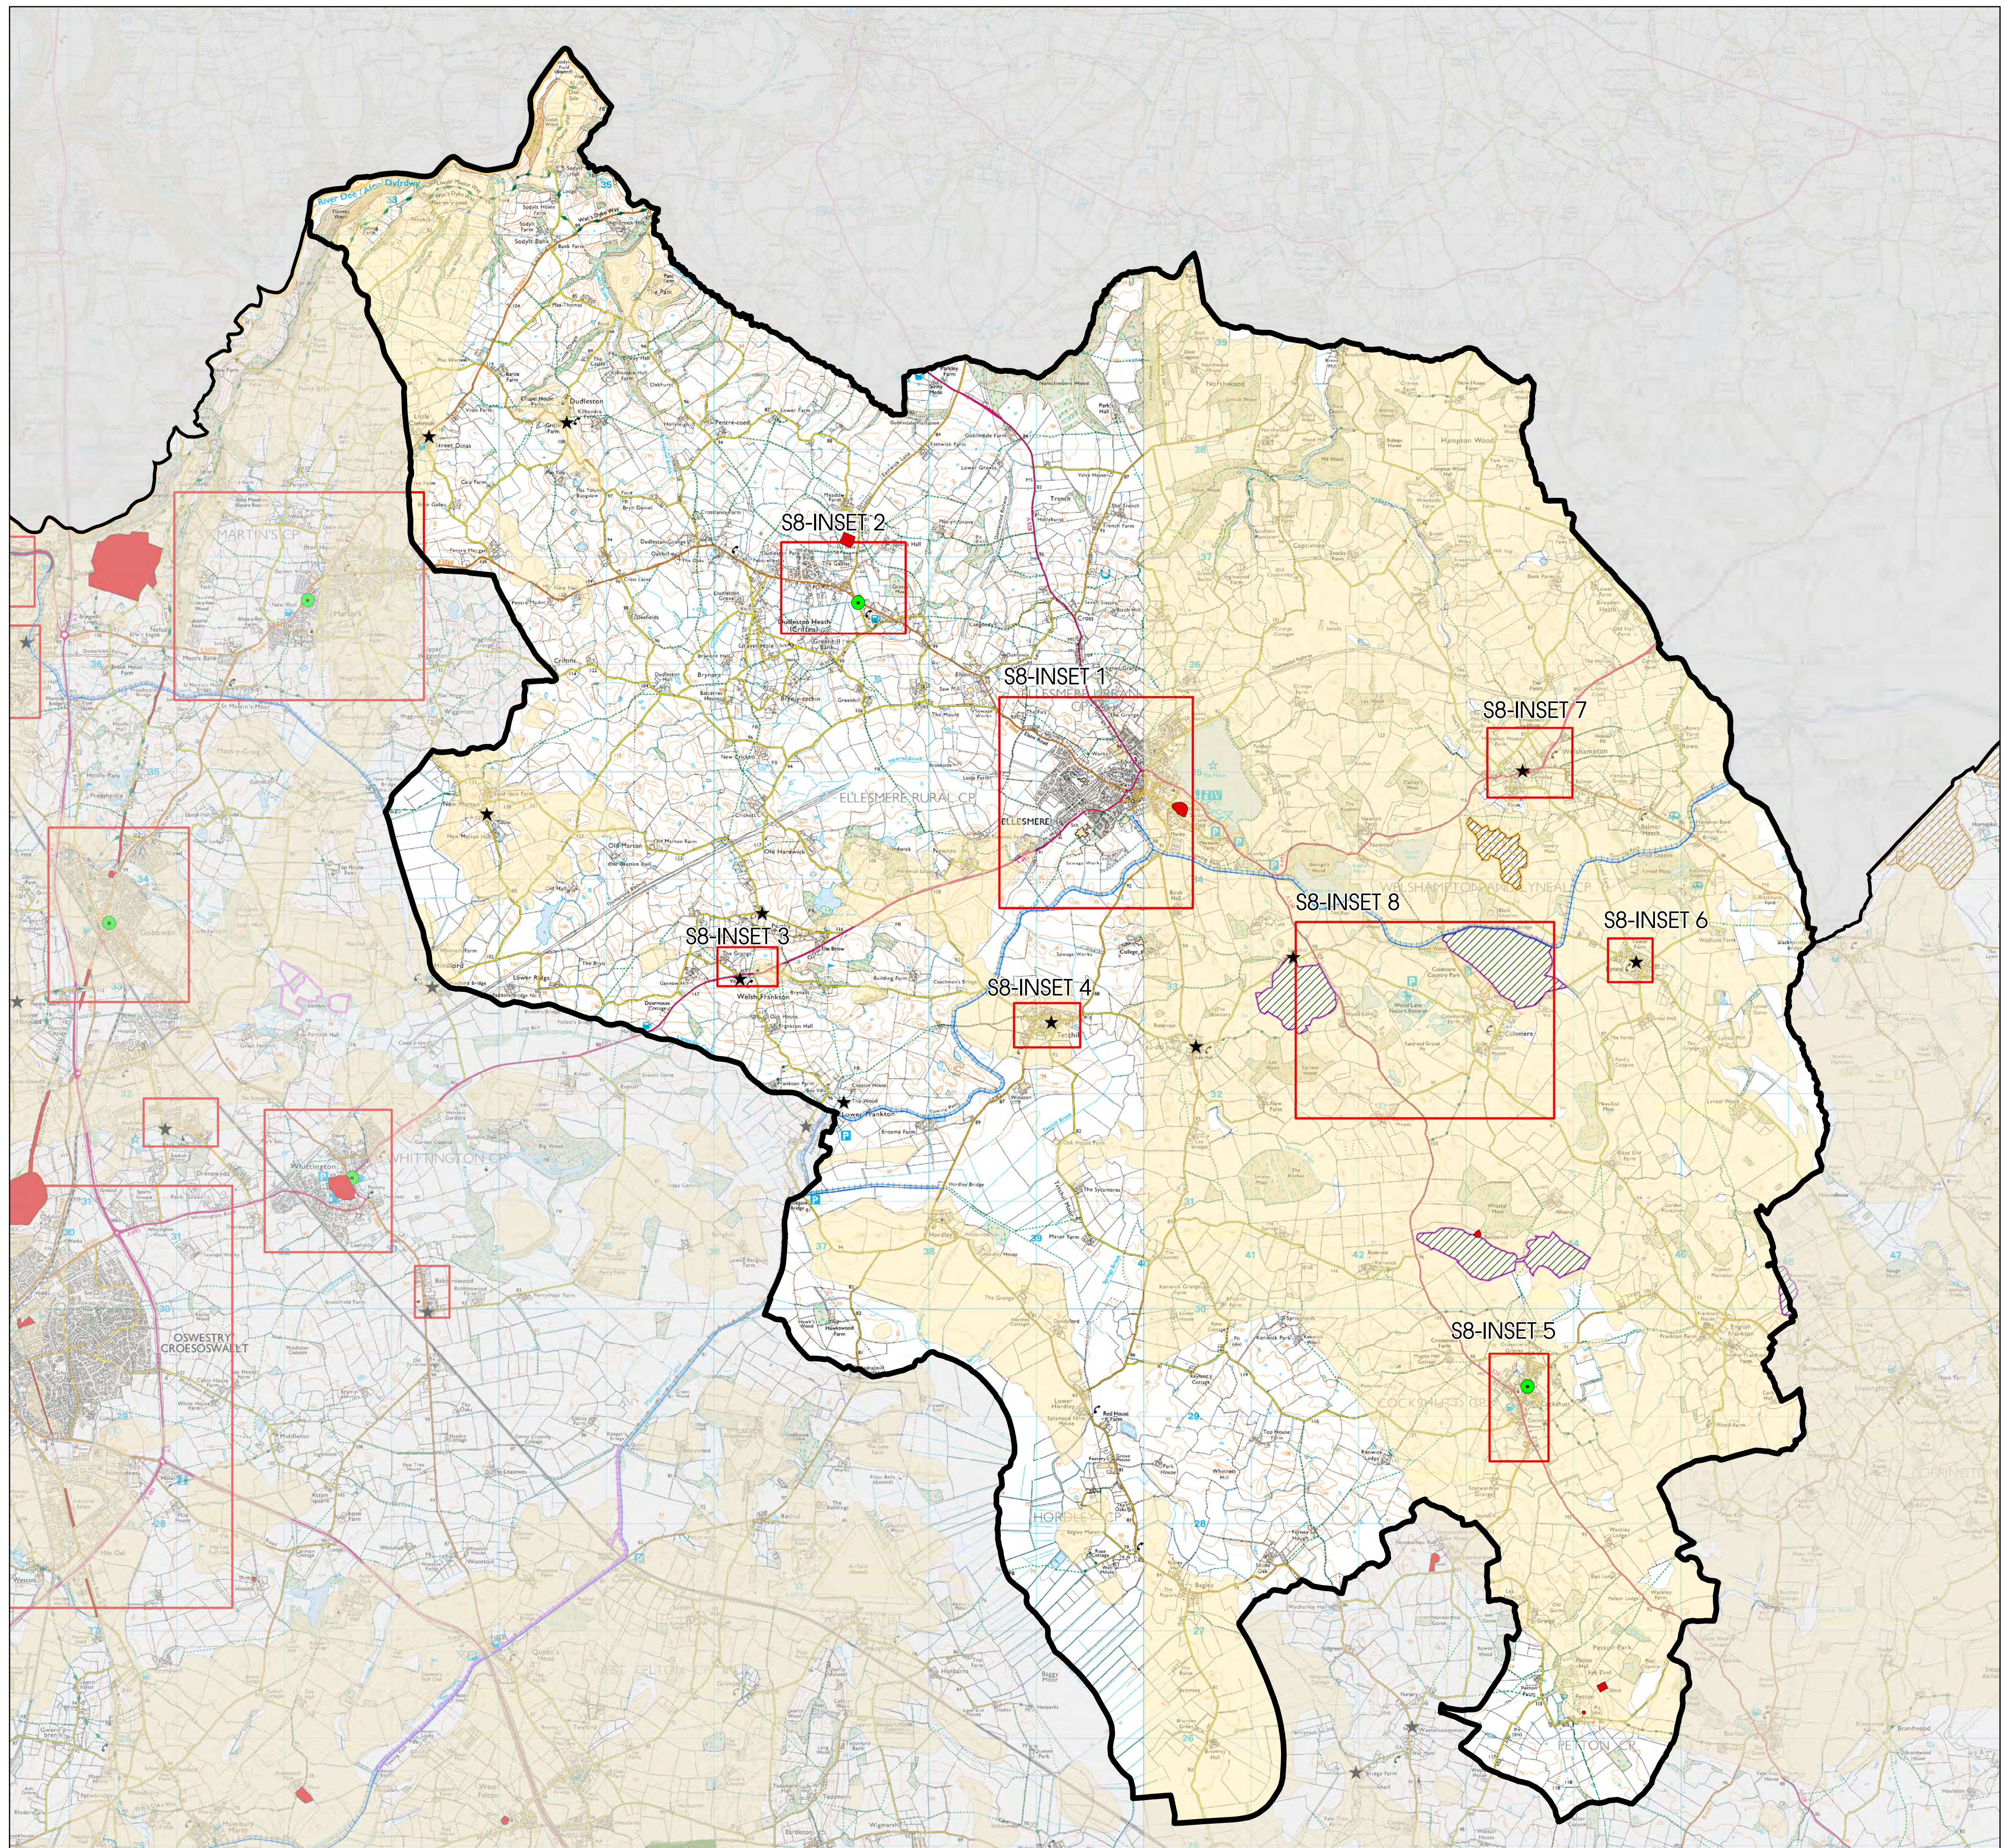

SHROPSHIRE COUNCIL POLICY MAP
S8: Ellesmere Area

Key

- ★ Community Clusters
- Community Hub
- ▭ Inset
- ▨ RAMSAR
- ▨ SAC
- ▨ SSSI
- Scheduled Ancient Monument
- Registered Parks
- Mineral Safeguarding Area
- Canal

© Crown copyright and database rights 2014
 Ordnance Survey 100049049

SHROPSHIRE COUNCIL POLICY MAP

Ellesmere Area

S8-INSET 1

Key

- Housing
- * Employment Commitment
- Protected Employment Area
- Mixed Use
- Primary Shopping Area
- Town Centre
- Scheduled Ancient Monument
- Conservation Area
- Development Boundary
- Canal

© Crown copyright and database rights 2014
Ordnance Survey 100049049

SHROPSHIRE COUNCIL POLICY MAP
Ellesmere Area
S8-INSETS 2, 3, 4, 5, 6, 7, 8

Key

- Housing
- Mineral Site Extension
- Existing Mineral Site
- Development Boundary
- Scheduled Ancient Monument
- SSSI
- RAMSAR
- Canal

© Crown copyright and database rights 2014
 Ordnance Survey 100049049

S8 Inset 2 Dudleston Heath

S8 Inset 3 Welsh Frankton

S8 Inset 7 Welshampton

S8 Inset 4 Techill

S8 Inset 5 Cockshutt

S8 Inset 6 Lyneal

S8 Inset 8 Wood Lane Minerals Site