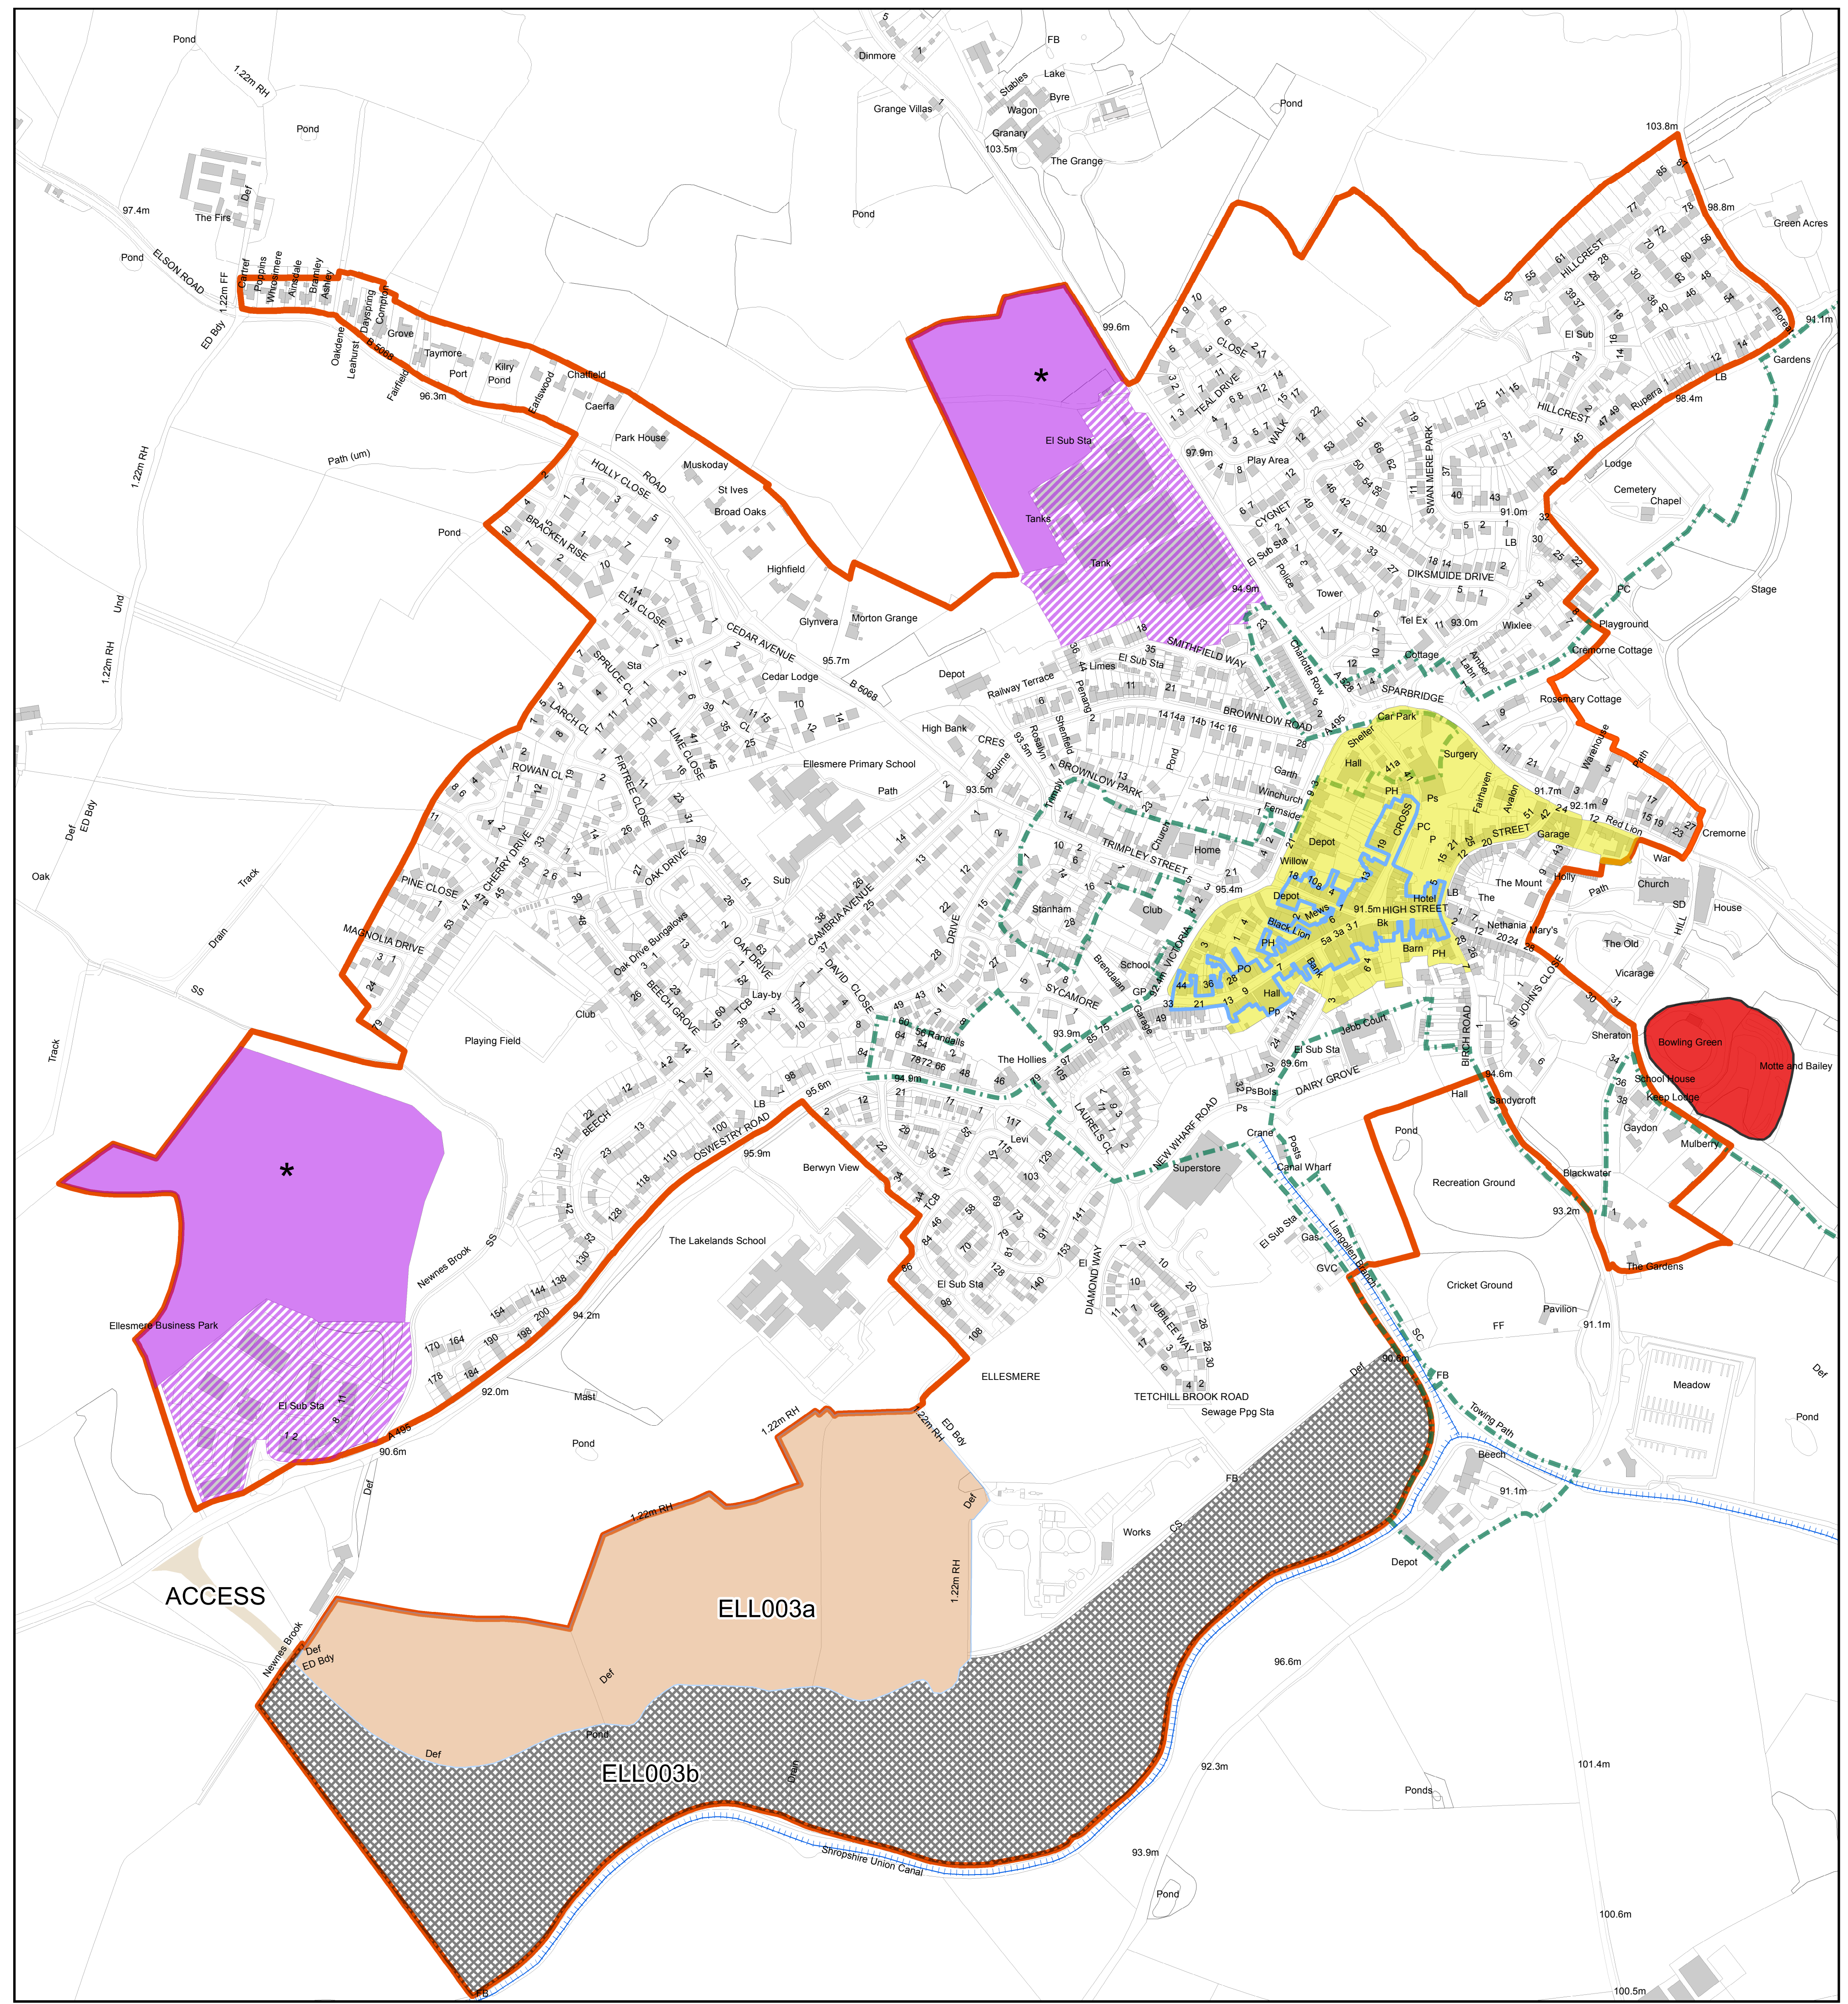

SHROPSHIRE COUNCIL POLICY MAP
S8: Ellesmere Area

Key

- ★ Community Clusters
- Community Hub
- ▭ Inset
- ▨ RAMSAR
- ▨ SAC
- ▨ SSSI
- Scheduled Ancient Monument
- Registered Parks
- Mineral Safeguarding Area
- Canal

© Crown copyright and database rights 2014
 Ordnance Survey 100049049

SHROPSHIRE COUNCIL POLICY MAP

Ellesmere Area

S8-INSET 1

Key

- Housing
- * Employment Commitment
- Protected Employment Area
- Mixed Use
- Primary Shopping Area
- Town Centre
- Scheduled Ancient Monument
- Conservation Area
- Development Boundary
- Canal

© Crown copyright and database rights 2014
Ordnance Survey 100049049

SHROPSHIRE COUNCIL POLICY MAP
Ellesmere Area
S8-INSETS 2, 3, 4, 5, 6, 7, 8

Key

- Housing
- Mineral Site Extension
- Existing Mineral Site
- Development Boundary
- Scheduled Ancient Monument
- SSSI
- RAMSAR
- Canal

© Crown copyright and database rights 2014
 Ordnance Survey 100049049

S8 Inset 2 Dudleston Heath

S8 Inset 3 Welsh Frankton

S8 Inset 7 Welshampton

S8 Inset 4 Techill

S8 Inset 5 Cockshutt

S8 Inset 6 Lyneal

S8 Inset 8 Wood Lane Minerals Site