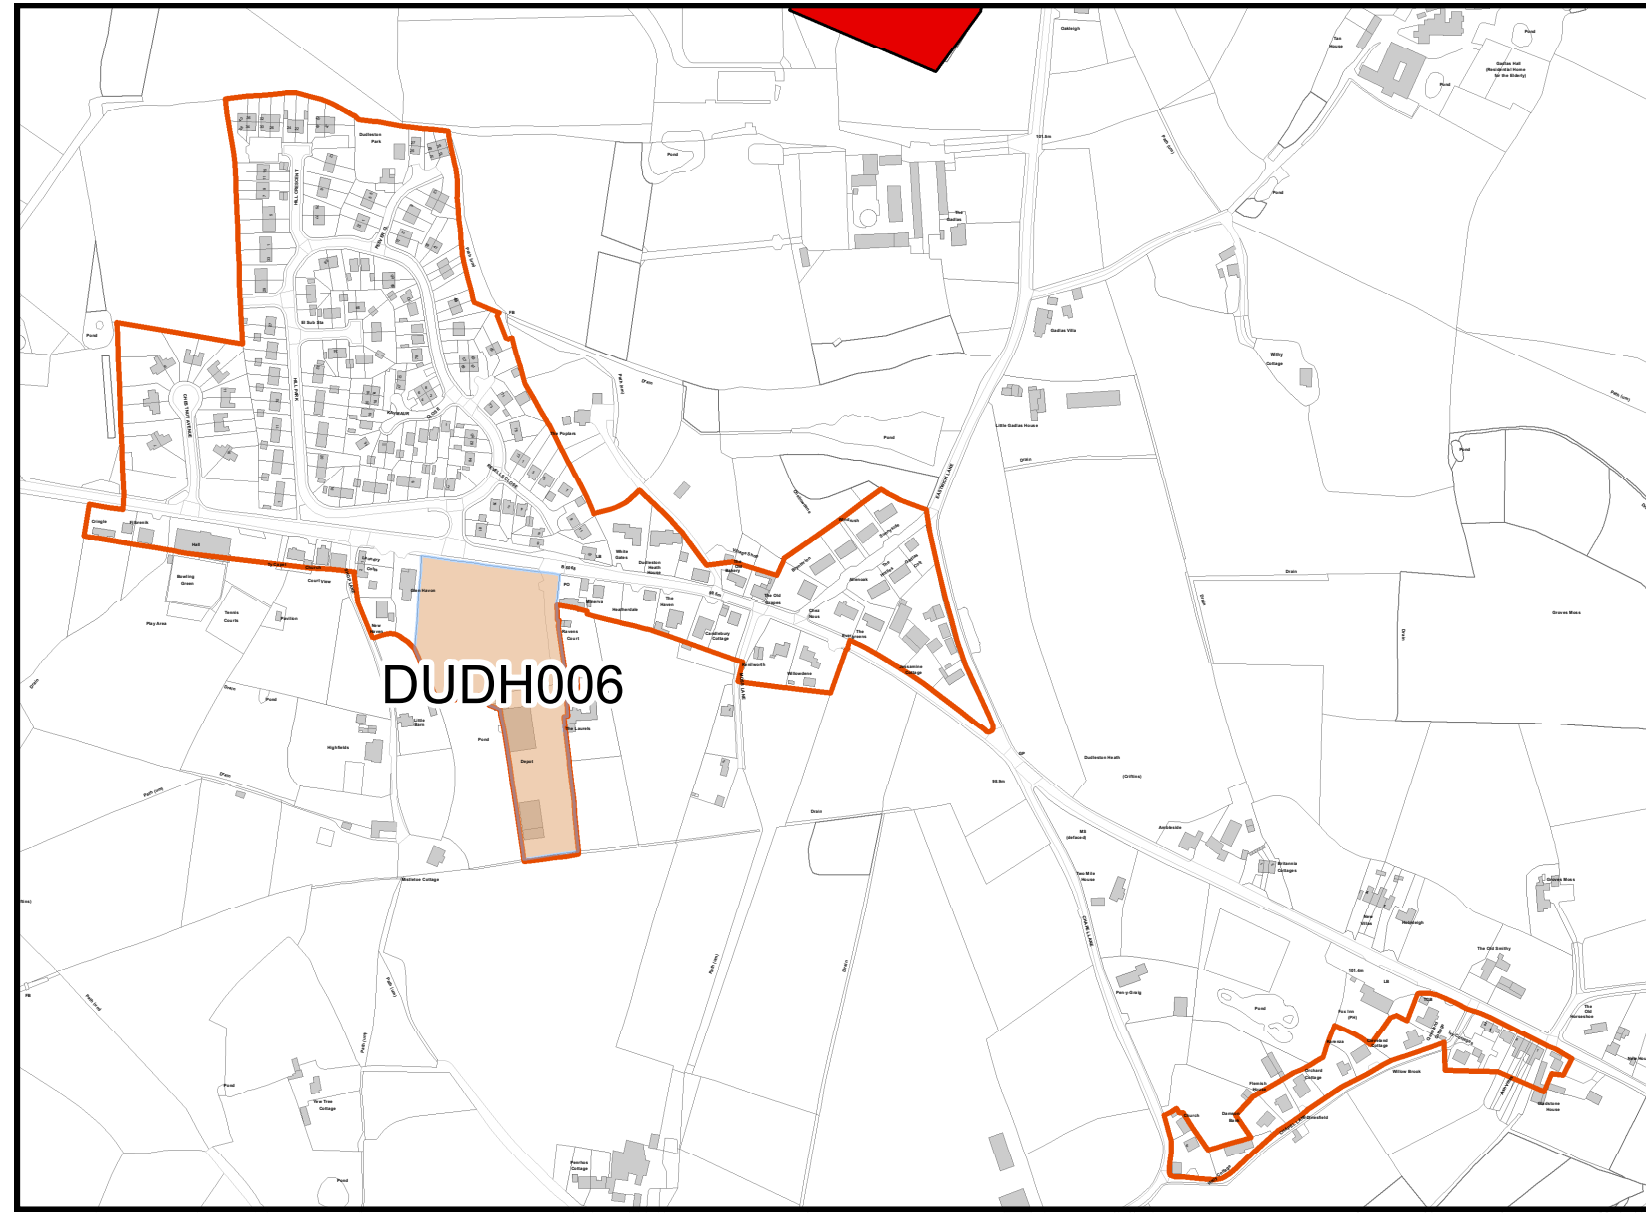

SHROPSHIRE COUNCIL POLICY MAP
S8: Ellesmere Area

Key

- ★ Community Clusters
- Community Hub
- ▭ Inset
- ▨ RAMSAR
- ▨ SAC
- ▨ SSSI
- Scheduled Ancient Monument
- Registered Parks
- Mineral Safeguarding Area
- Canal

© Crown copyright and database rights 2014
 Ordnance Survey 100049049

SHROPSHIRE COUNCIL POLICY MAP

Ellesmere Area

S8-INSET 1

Key

- Housing
- * Employment Commitment
- Protected Employment Area
- Mixed Use
- Primary Shopping Area
- Town Centre
- Scheduled Ancient Monument
- Conservation Area
- Development Boundary
- Canal

© Crown copyright and database rights 2014
Ordnance Survey 100049049

SHROPSHIRE COUNCIL POLICY MAP
Ellesmere Area
S8-INSETS 2, 3, 4, 5, 6, 7, 8

Key

- Housing
- Mineral Site Extension
- Existing Mineral Site
- Development Boundary
- Scheduled Ancient Monument
- SSSI
- RAMSAR
- Canal

© Crown copyright and database rights 2014
 Ordnance Survey 100049049

S8 Inset 2 Dudleston Heath

S8 Inset 3 Welsh Frankton

S8 Inset 7 Welshampton

S8 Inset 4 Techill

S8 Inset 5 Cockshutt

S8 Inset 6 Lyneal

S8 Inset 8 Wood Lane Minerals Site