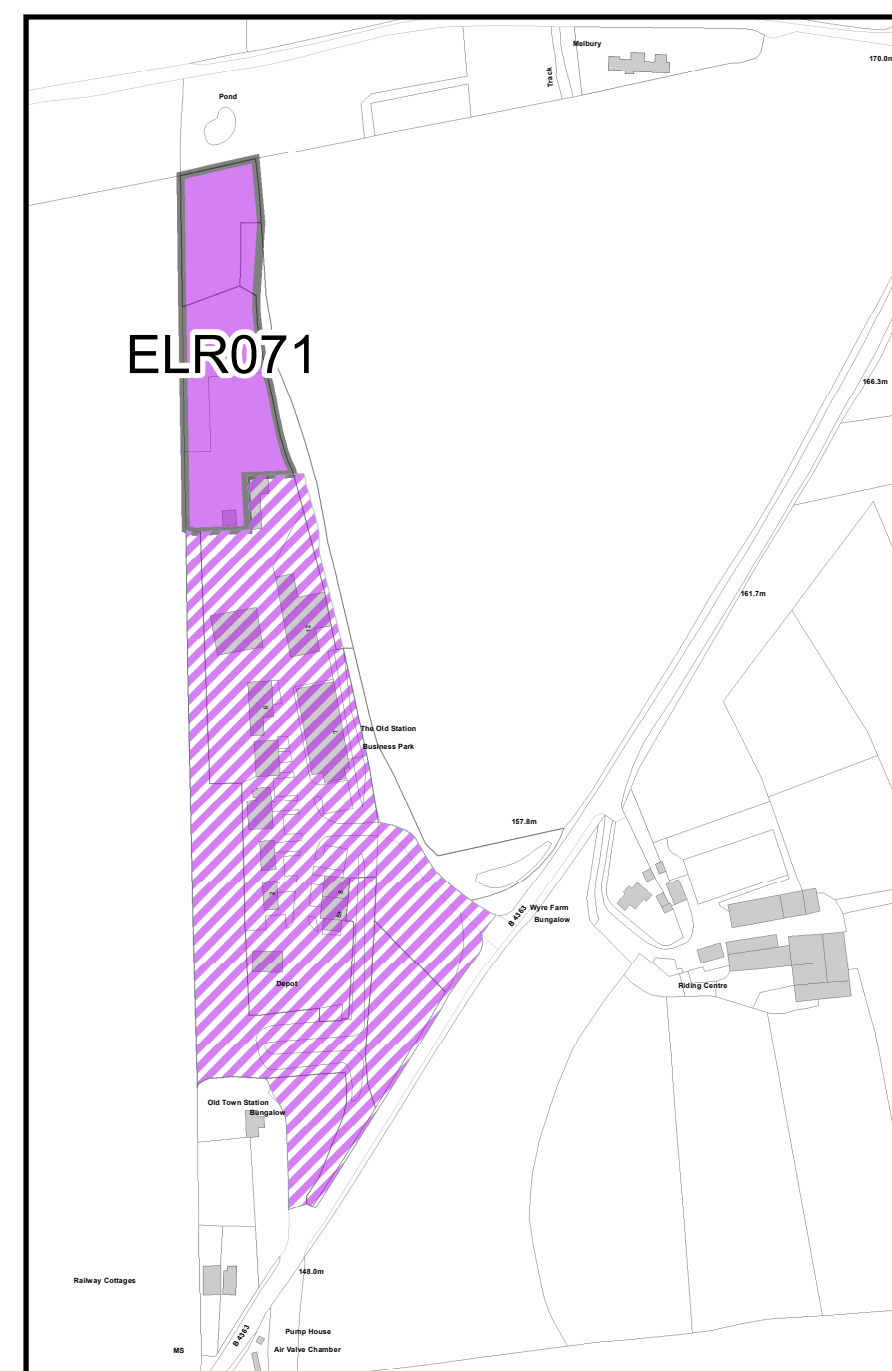

SHROPSHIRE COUNCIL POLICY MAP
S6: Cleobury Mortimer Area

Key

- ★ Community Clusters
- Community Hub
- ▭ Inset
- ▭ SSSI
- ▭ Scheduled Ancient Monument
- ▭ Registered Parks
- ▭ AONB
- ▭ Mineral Safeguarding Area

© Crown copyright and database rights 2014
Ordnance Survey 100049049

SHROPSHIRE COUNCIL POLICY MAP

Cleobury Mortimer Area

S6-INSETS 1, 2, 3, 4.

Key

- Protected Employment Area
- Housing
- Employment
- Development Boundary
- Scheduled Ancient Monument
- Town Centre
- Conservation Area

© Crown copyright and database rights 2014
Ordnance Survey 100049049

S6-Inset 1 Cleobury Mortimer

S6-Inset 2 Land at The Old Station Business Park

S6-Inset 3 Stottesdon

S6-Inset 4 Kinlet