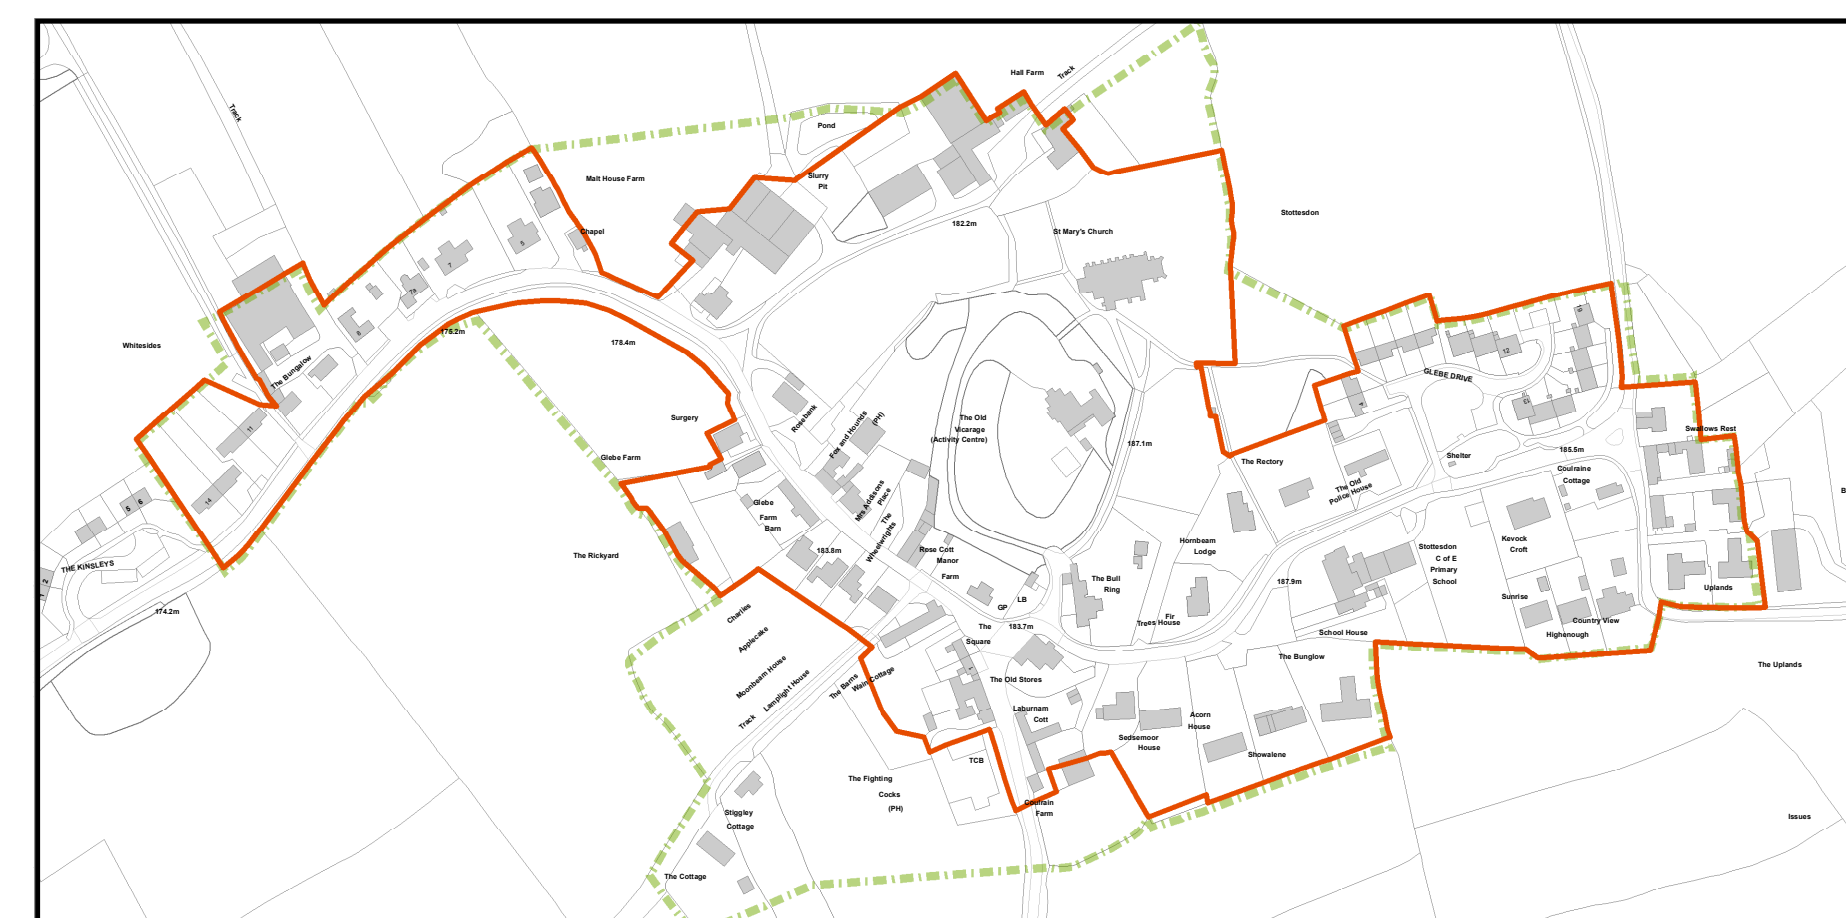

SHROPSHIRE COUNCIL POLICY MAP
S6: Cleobury Mortimer Area

Key

- ★ Community Clusters
- Community Hub
- ▭ Inset
- ▭ SSSI
- ▭ Scheduled Ancient Monument
- ▭ Registered Parks
- ▭ AONB
- ▭ Mineral Safeguarding Area

© Crown copyright and database rights 2014
Ordnance Survey 100049049

SHROPSHIRE COUNCIL POLICY MAP

Cleobury Mortimer Area

S6-INSETS 1, 2, 3, 4.

Key

- Protected Employment Area
- Housing
- Employment
- Development Boundary
- Scheduled Ancient Monument
- Town Centre
- Conservation Area

© Crown copyright and database rights 2014
Ordnance Survey 100049049

S6-Inset 1 Cleobury Mortimer

S6-Inset 2 Land at The Old Station Business Park

S6-Inset 3 Stottesdon

S6-Inset 4 Kinlet