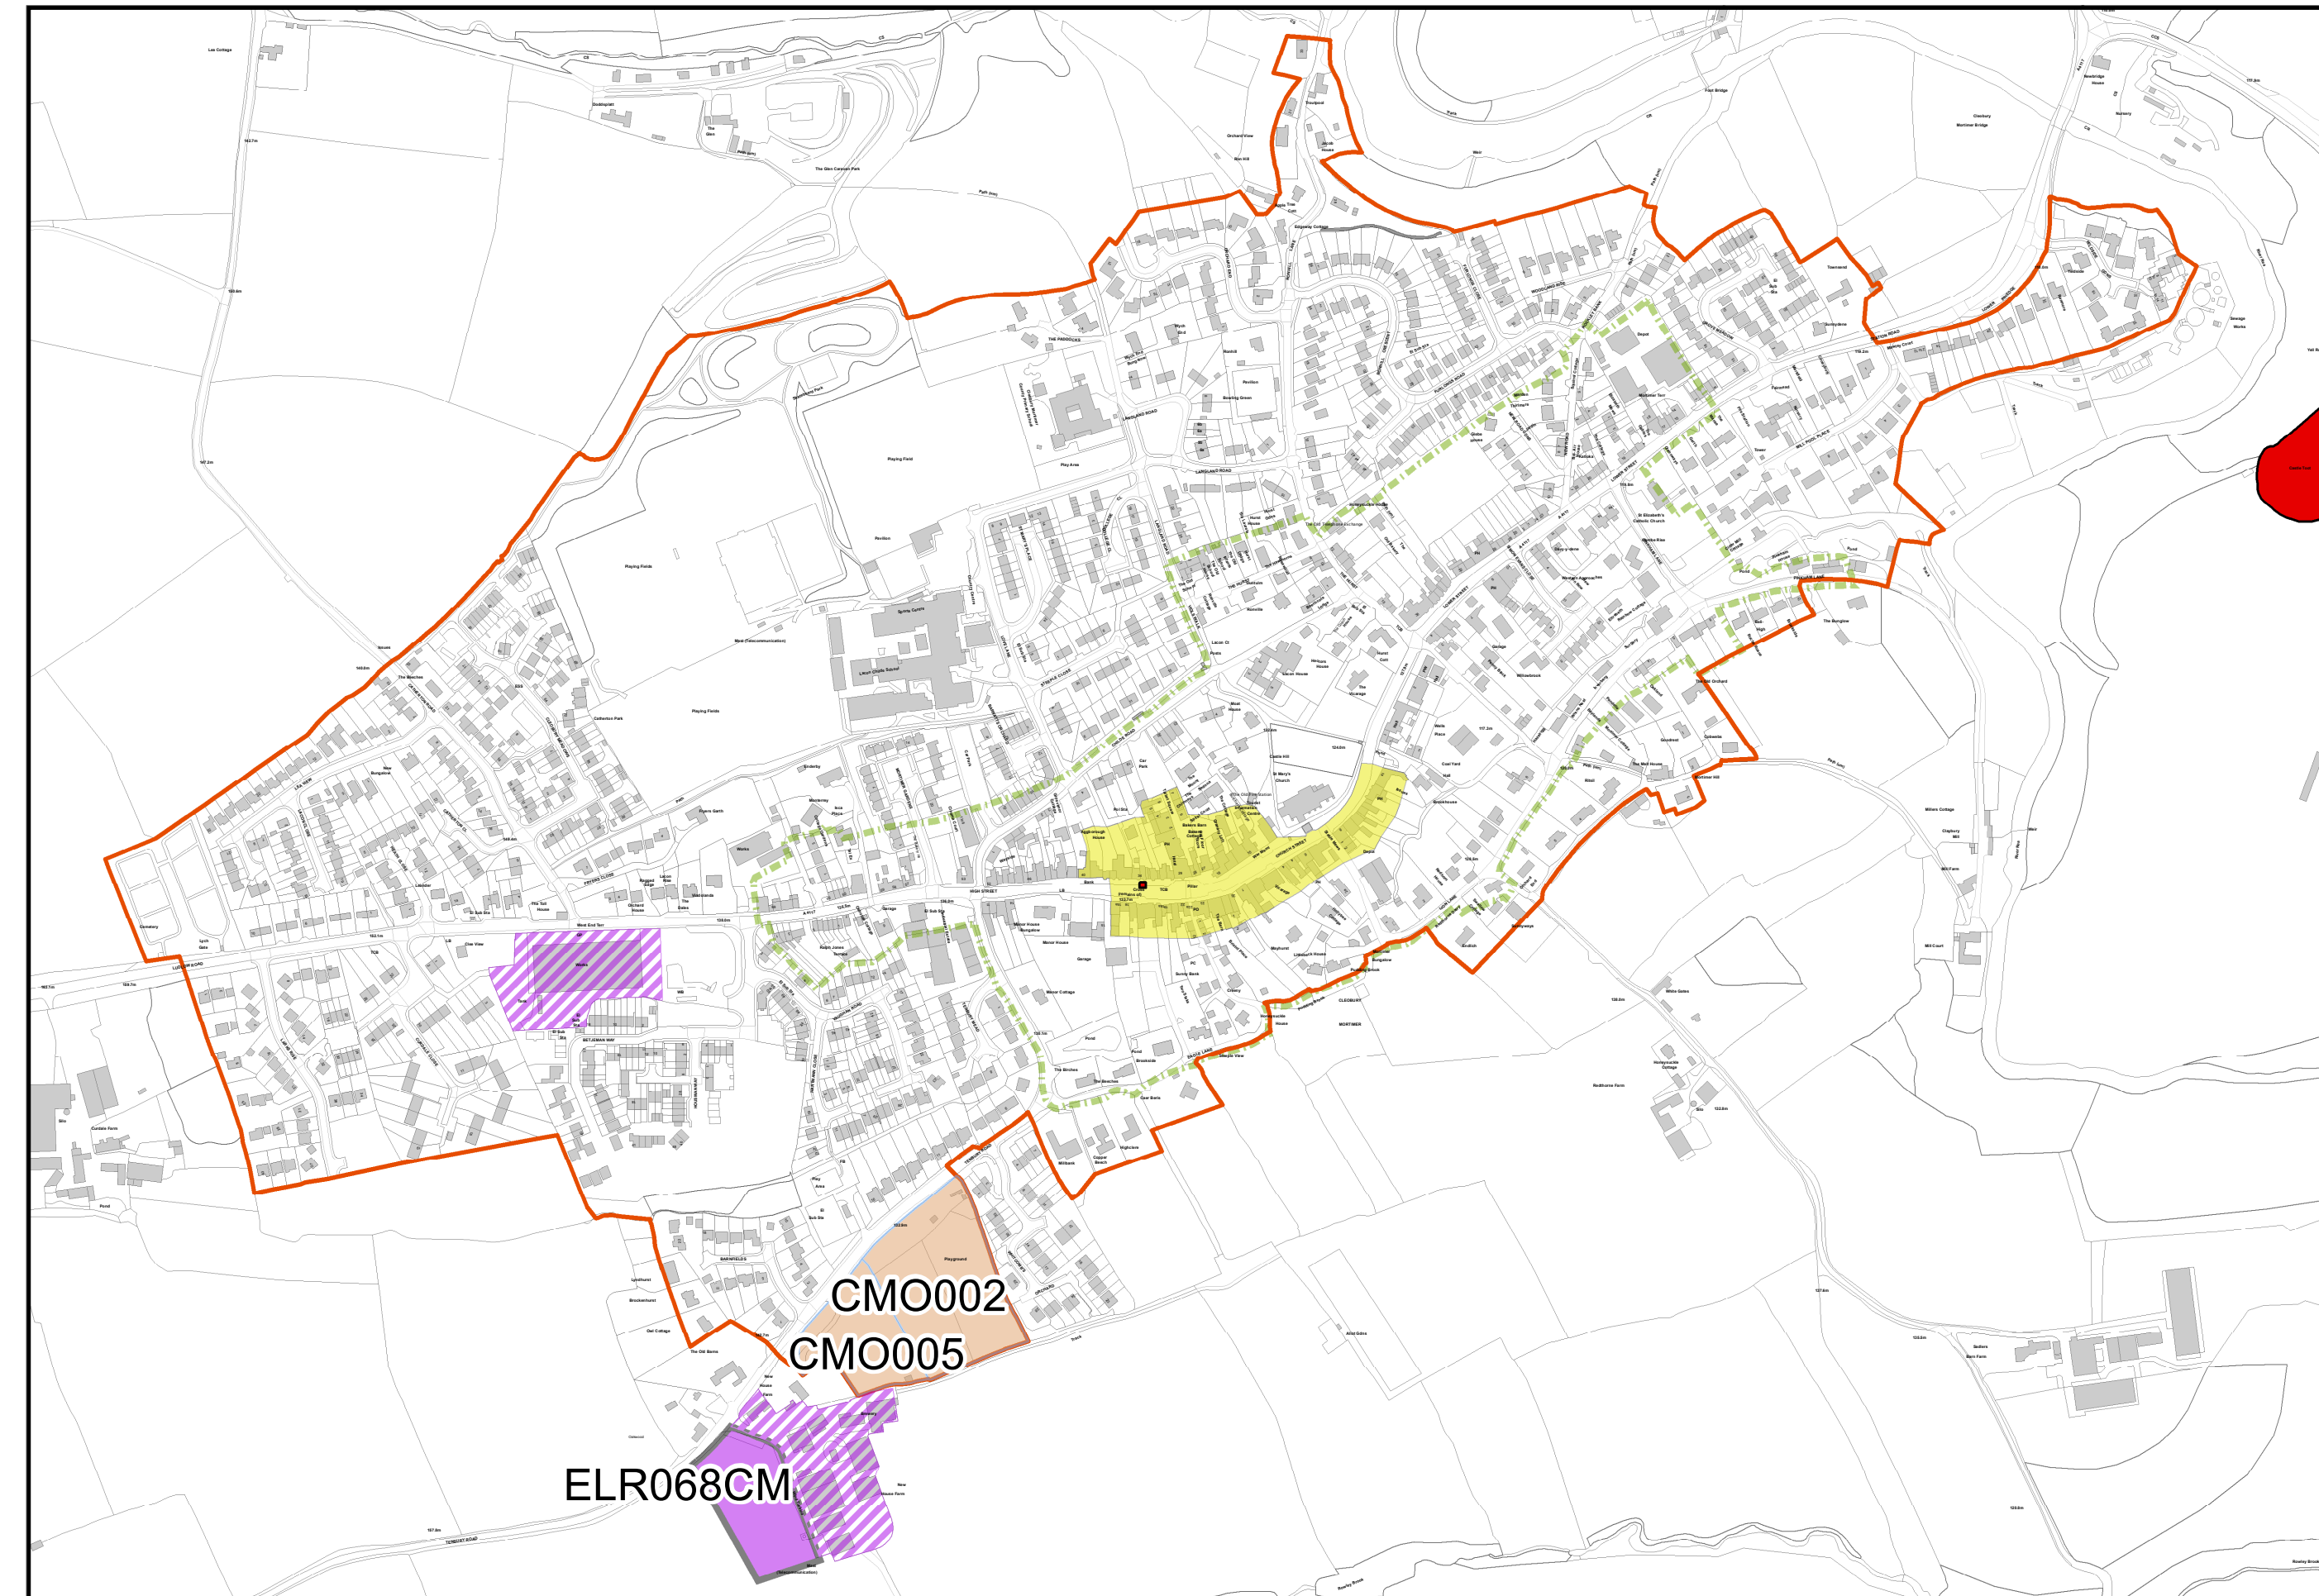

SHROPSHIRE COUNCIL POLICY MAP
S6: Cleobury Mortimer Area

Key

- ★ Community Clusters
- Community Hub
- ▭ Inset
- ▭ SSSI
- ▭ Scheduled Ancient Monument
- ▭ Registered Parks
- ▭ AONB
- ▭ Mineral Safeguarding Area

© Crown copyright and database rights 2014
Ordnance Survey 100049049

SHROPSHIRE COUNCIL POLICY MAP

Cleobury Mortimer Area

S6-INSETS 1, 2, 3, 4.

Key

- Protected Employment Area
- Housing
- Employment
- Development Boundary
- Scheduled Ancient Monument
- Town Centre
- Conservation Area

© Crown copyright and database rights 2014
Ordnance Survey 100049049

S6-Inset 1 Cleobury Mortimer

S6-Inset 2 Land at The Old Station Business Park

S6-Inset 3 Stottesdon

S6-Inset 4 Kinlet