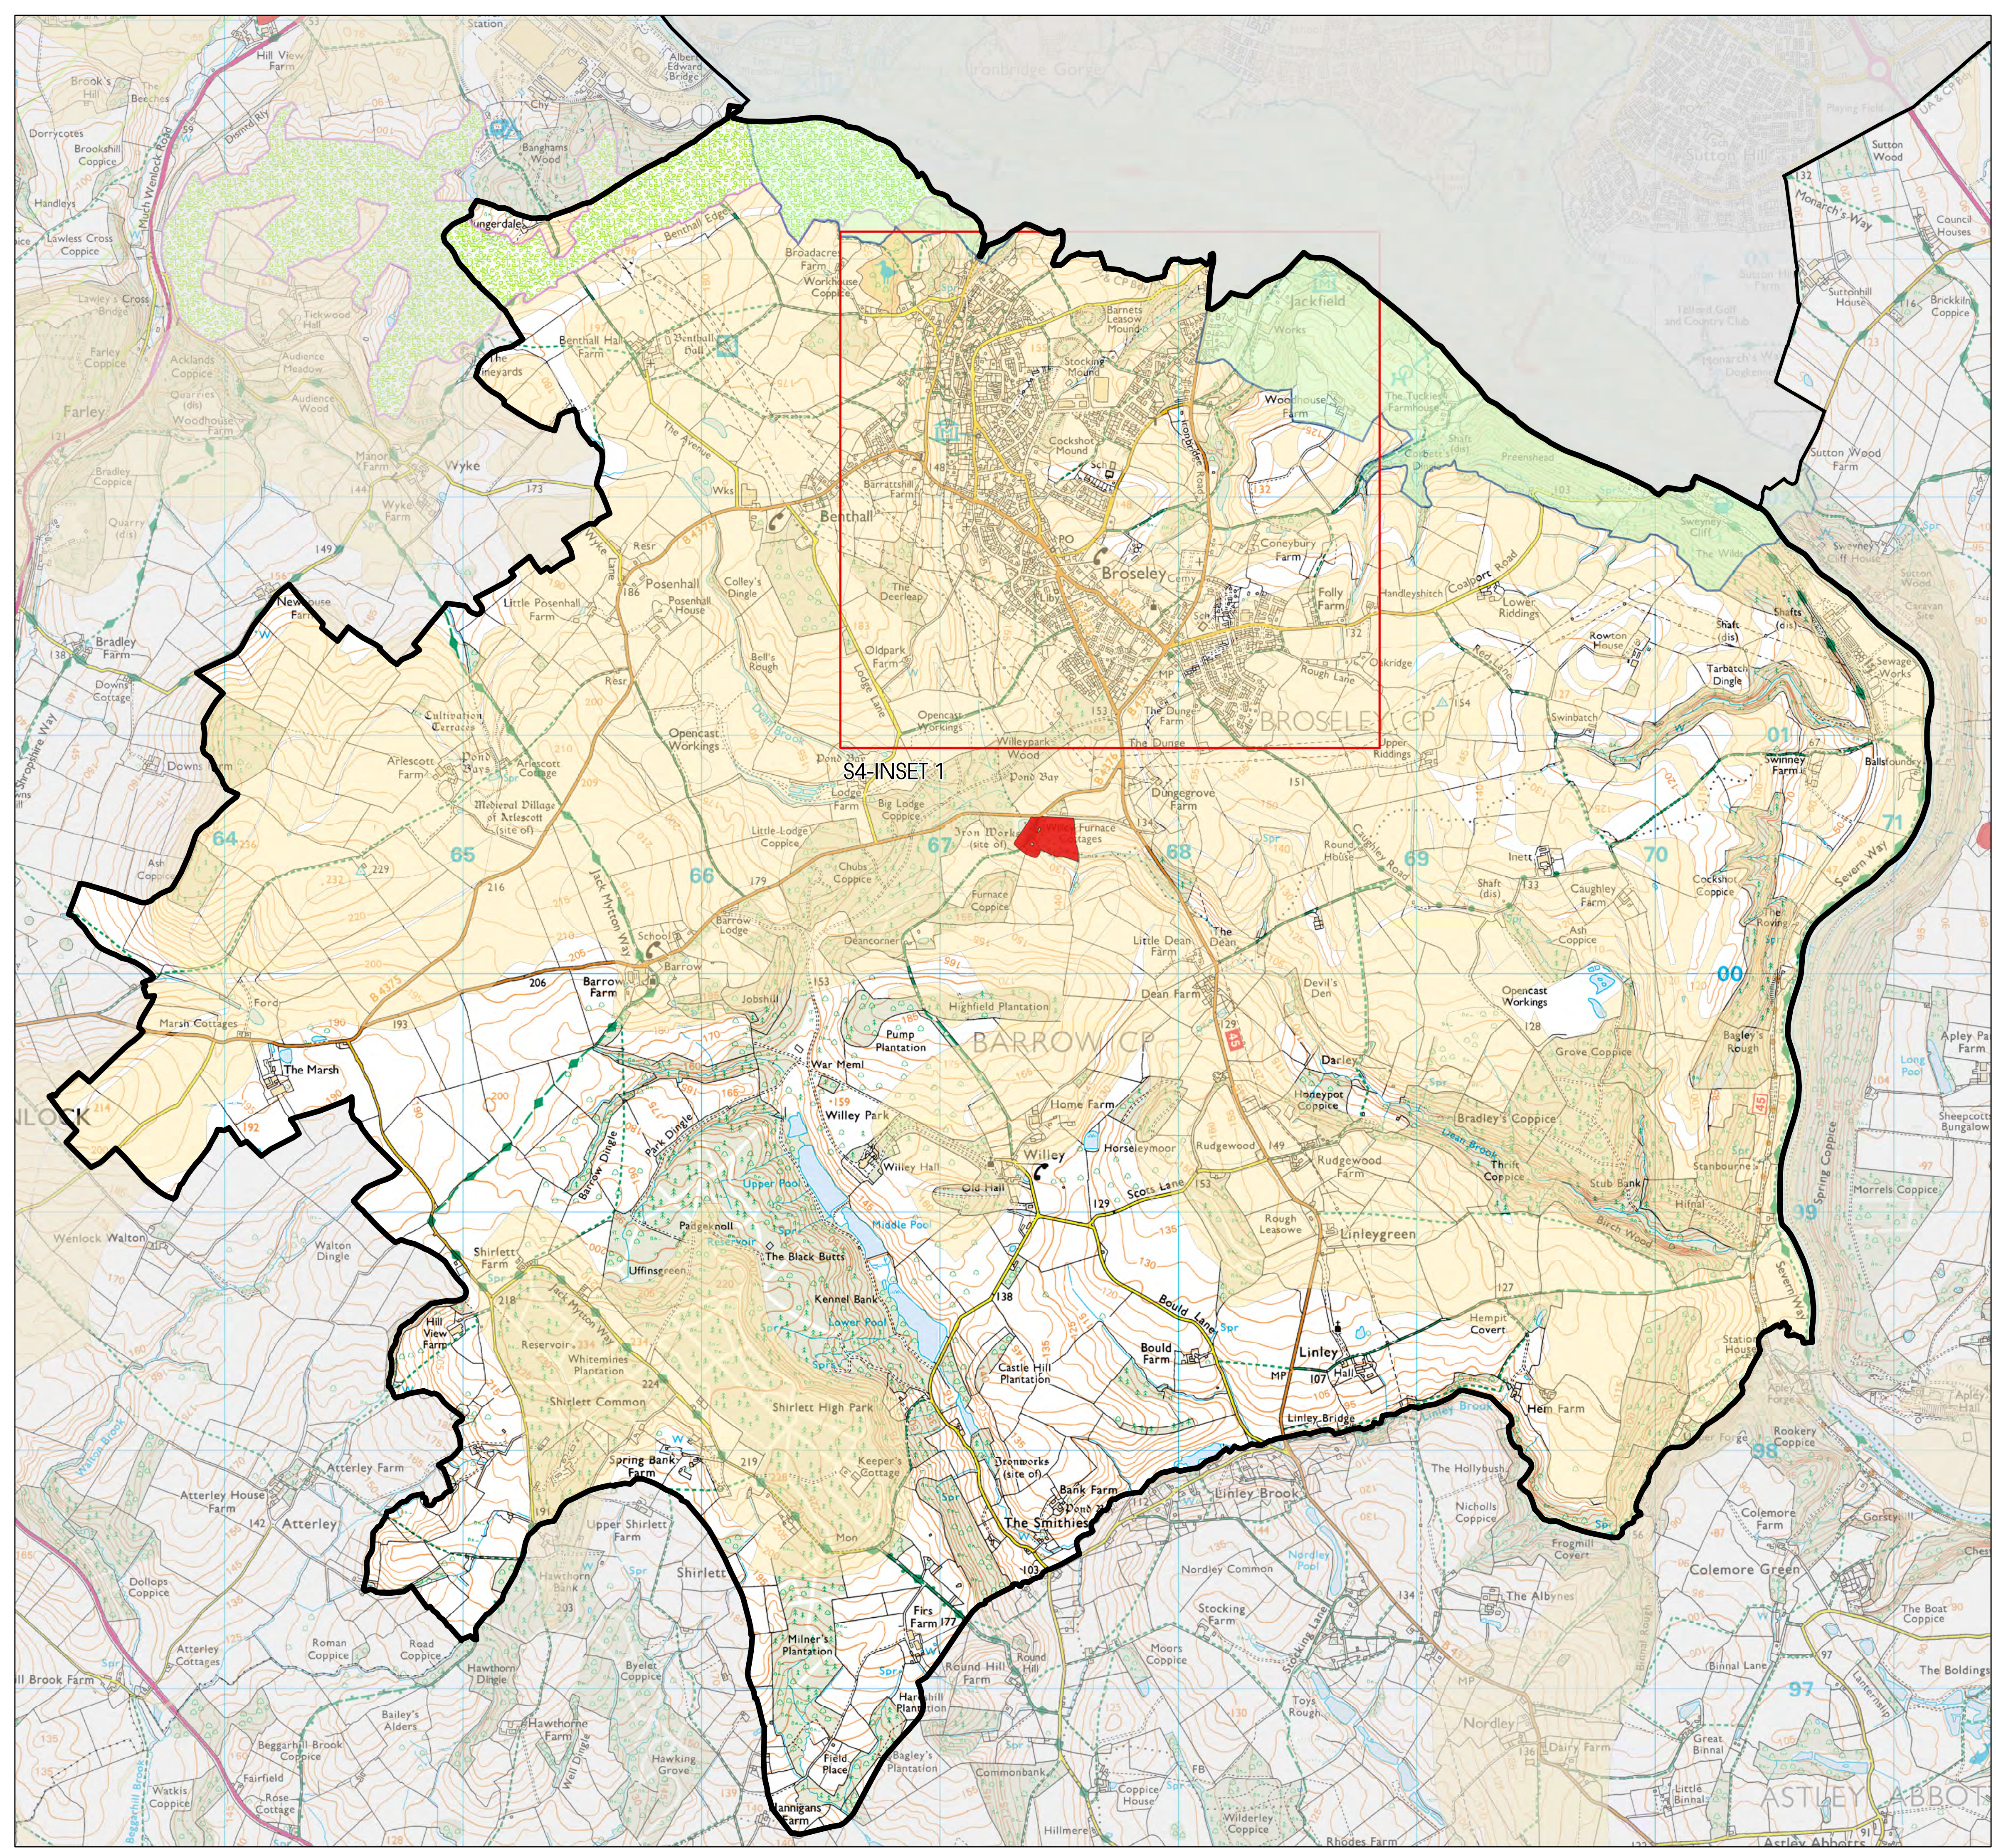

SHROPSHIRE COUNCIL POLICY MAP

S4: Broseley Area

Key

- ★ Community Clusters
- Community Hub
- World Heritage Sites Buffer Zone
- SSSi
- Inset
- Scheduled Ancient Monument
- Mineral Safeguarding Area

© Crown copyright and database rights 2014
Ordnance Survey 100049049

SHROPSHIRE COUNCIL POLICY MAP
Broseley Area
S4-INSET 1
Key

-  Development Boundary
-  Primary Shopping
-  Town Centre
-  Conservation Area
-  Scheduled Ancient Monument
-  Protected Employment Area
-  Housing
-  Employment
-  World Heritage Buffer Zone

© Crown copyright and database rights 2014
Ordnance Survey 100049049