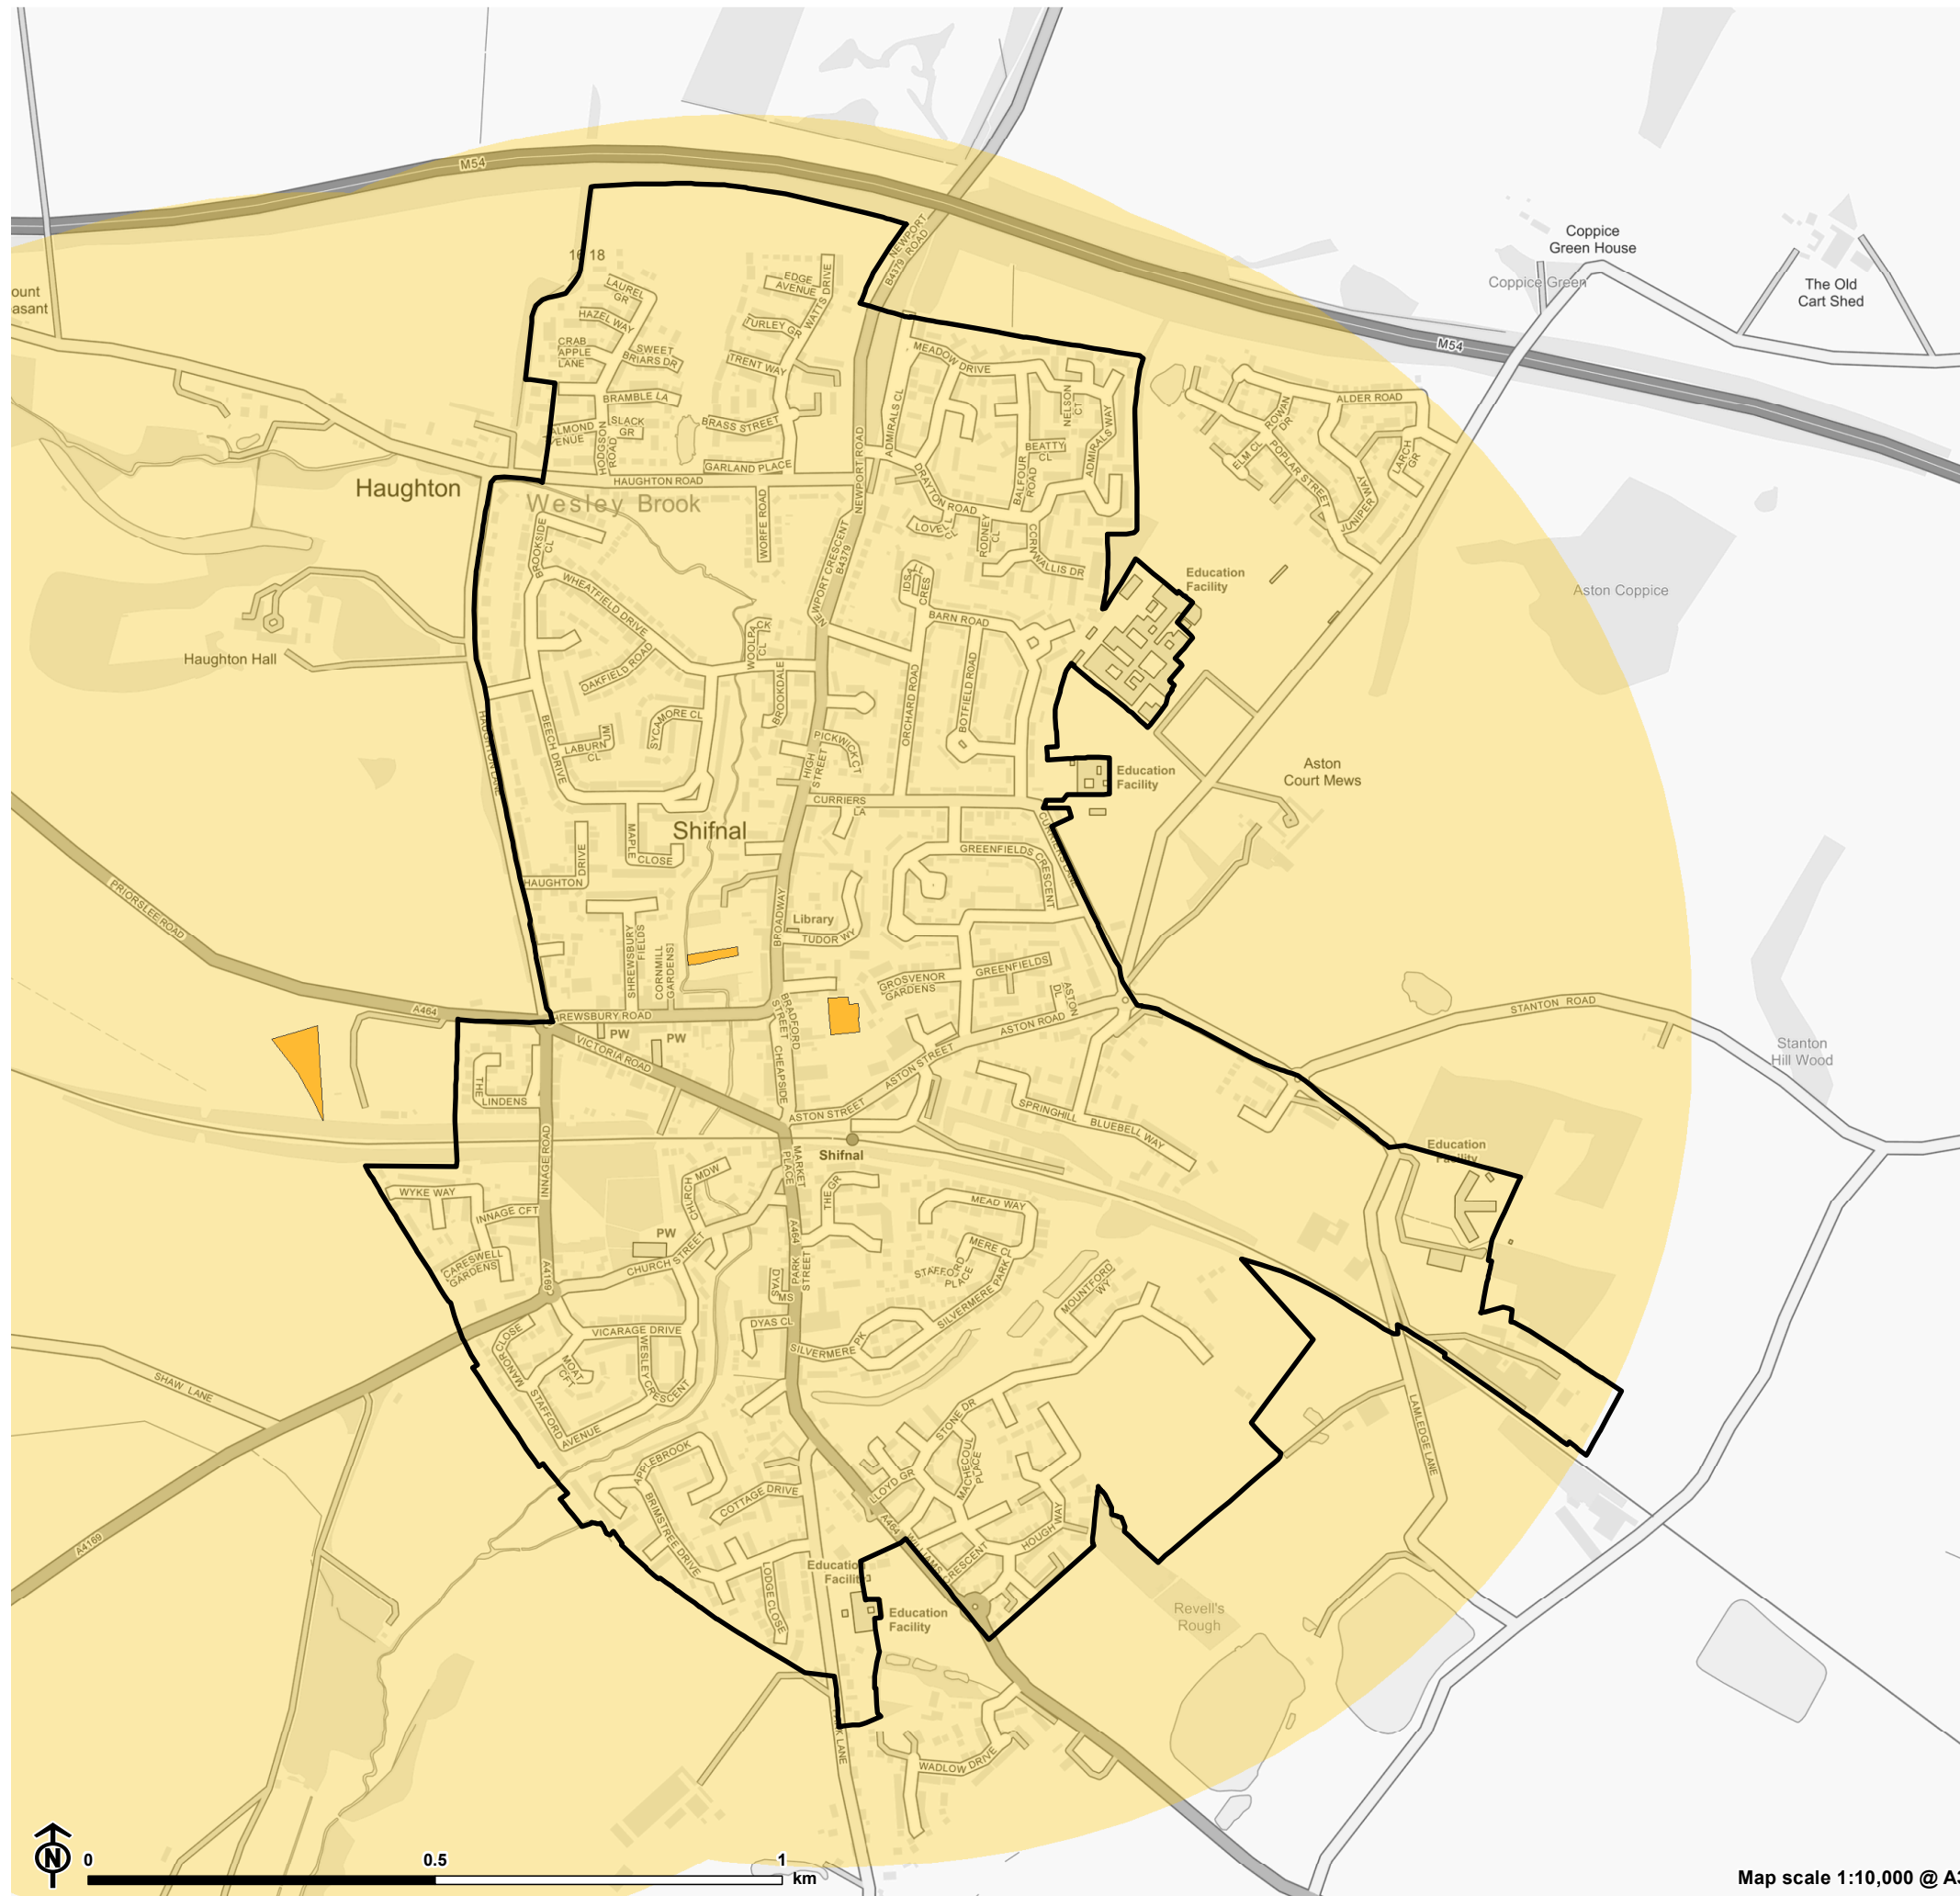

Figure 5.17: Allotment Access in Shifnal

- Settlement
- Open space typology**
- Allotments
- 1.2km access buffer**
- Limited access: members or tenants only

Map scale 1:10,000 @ A3

Figure 5.18: Allotment Access in Shrewsbury

- Settlement
- Open space typology**
- Allotments
- 1.2km access buffer**
- Limited access: members or tenants only

Map scale 1:33,000 @ A3

Figure 5.19: Allotment Access in Wem

- Settlement
- Open space typology**
- Allotments
- 1.2km access buffer**
- Limited access: members or tenants only

Map scale 1:9,000 @ A3

Figure 5.20: Allotment Access in Whitchurch

- Settlement
- Open space typology**
- Allotments
- 1.2km access buffer**
- Limited access: members or tenants only

Map scale 1:13,000 @ A3