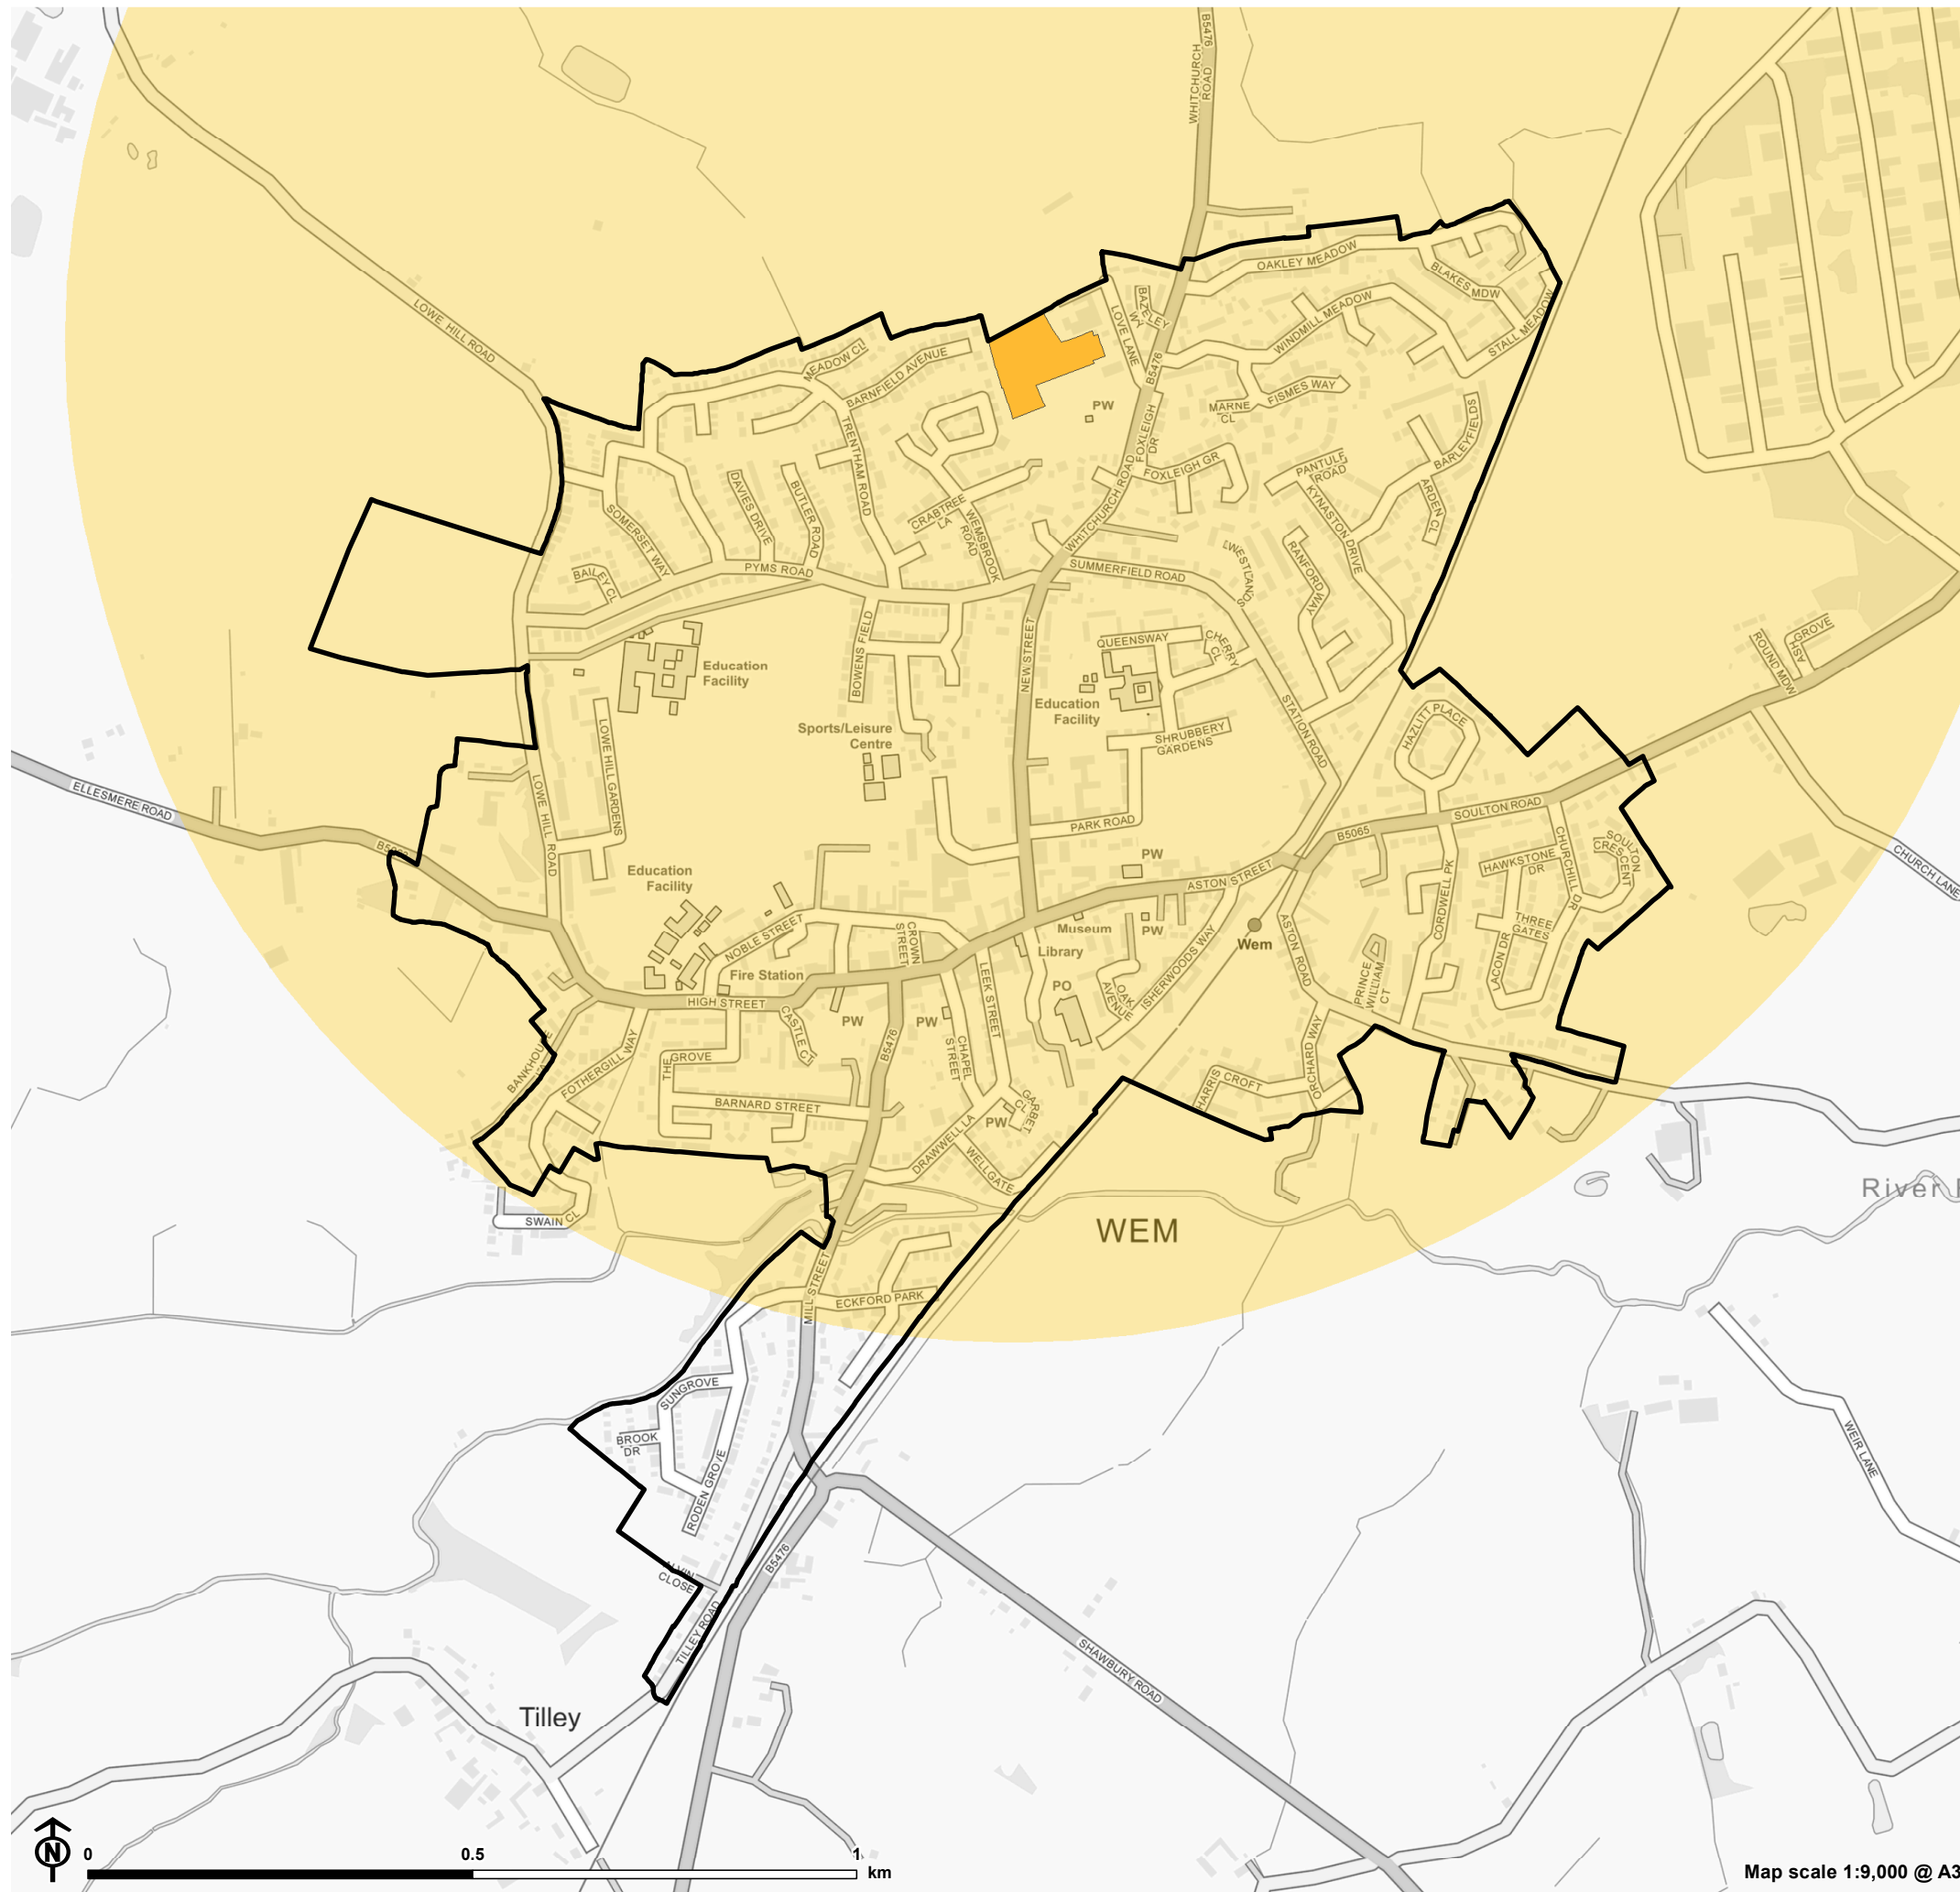

Figure 5.17: Allotment Access in Shifnal

- Settlement
- Open space typology**
- Allotments
- 1.2km access buffer**
- Limited access: members or tenants only

Map scale 1:10,000 @ A3

Figure 5.18: Allotment Access in Shrewsbury

- Settlement
- Open space typology**
- Allotments
- 1.2km access buffer**
- Limited access: members or tenants only

Map scale 1:33,000 @ A3

Figure 5.19: Allotment Access in Wem

- Settlement
- Open space typology**
- Allotments
- 1.2km access buffer**
- Limited access: members or tenants only

Map scale 1:9,000 @ A3

Figure 5.20: Allotment Access in Whitchurch

- Settlement
- Open space typology**
- Allotments
- 1.2km access buffer**
- Limited access: members or tenants only

Map scale 1:13,000 @ A3