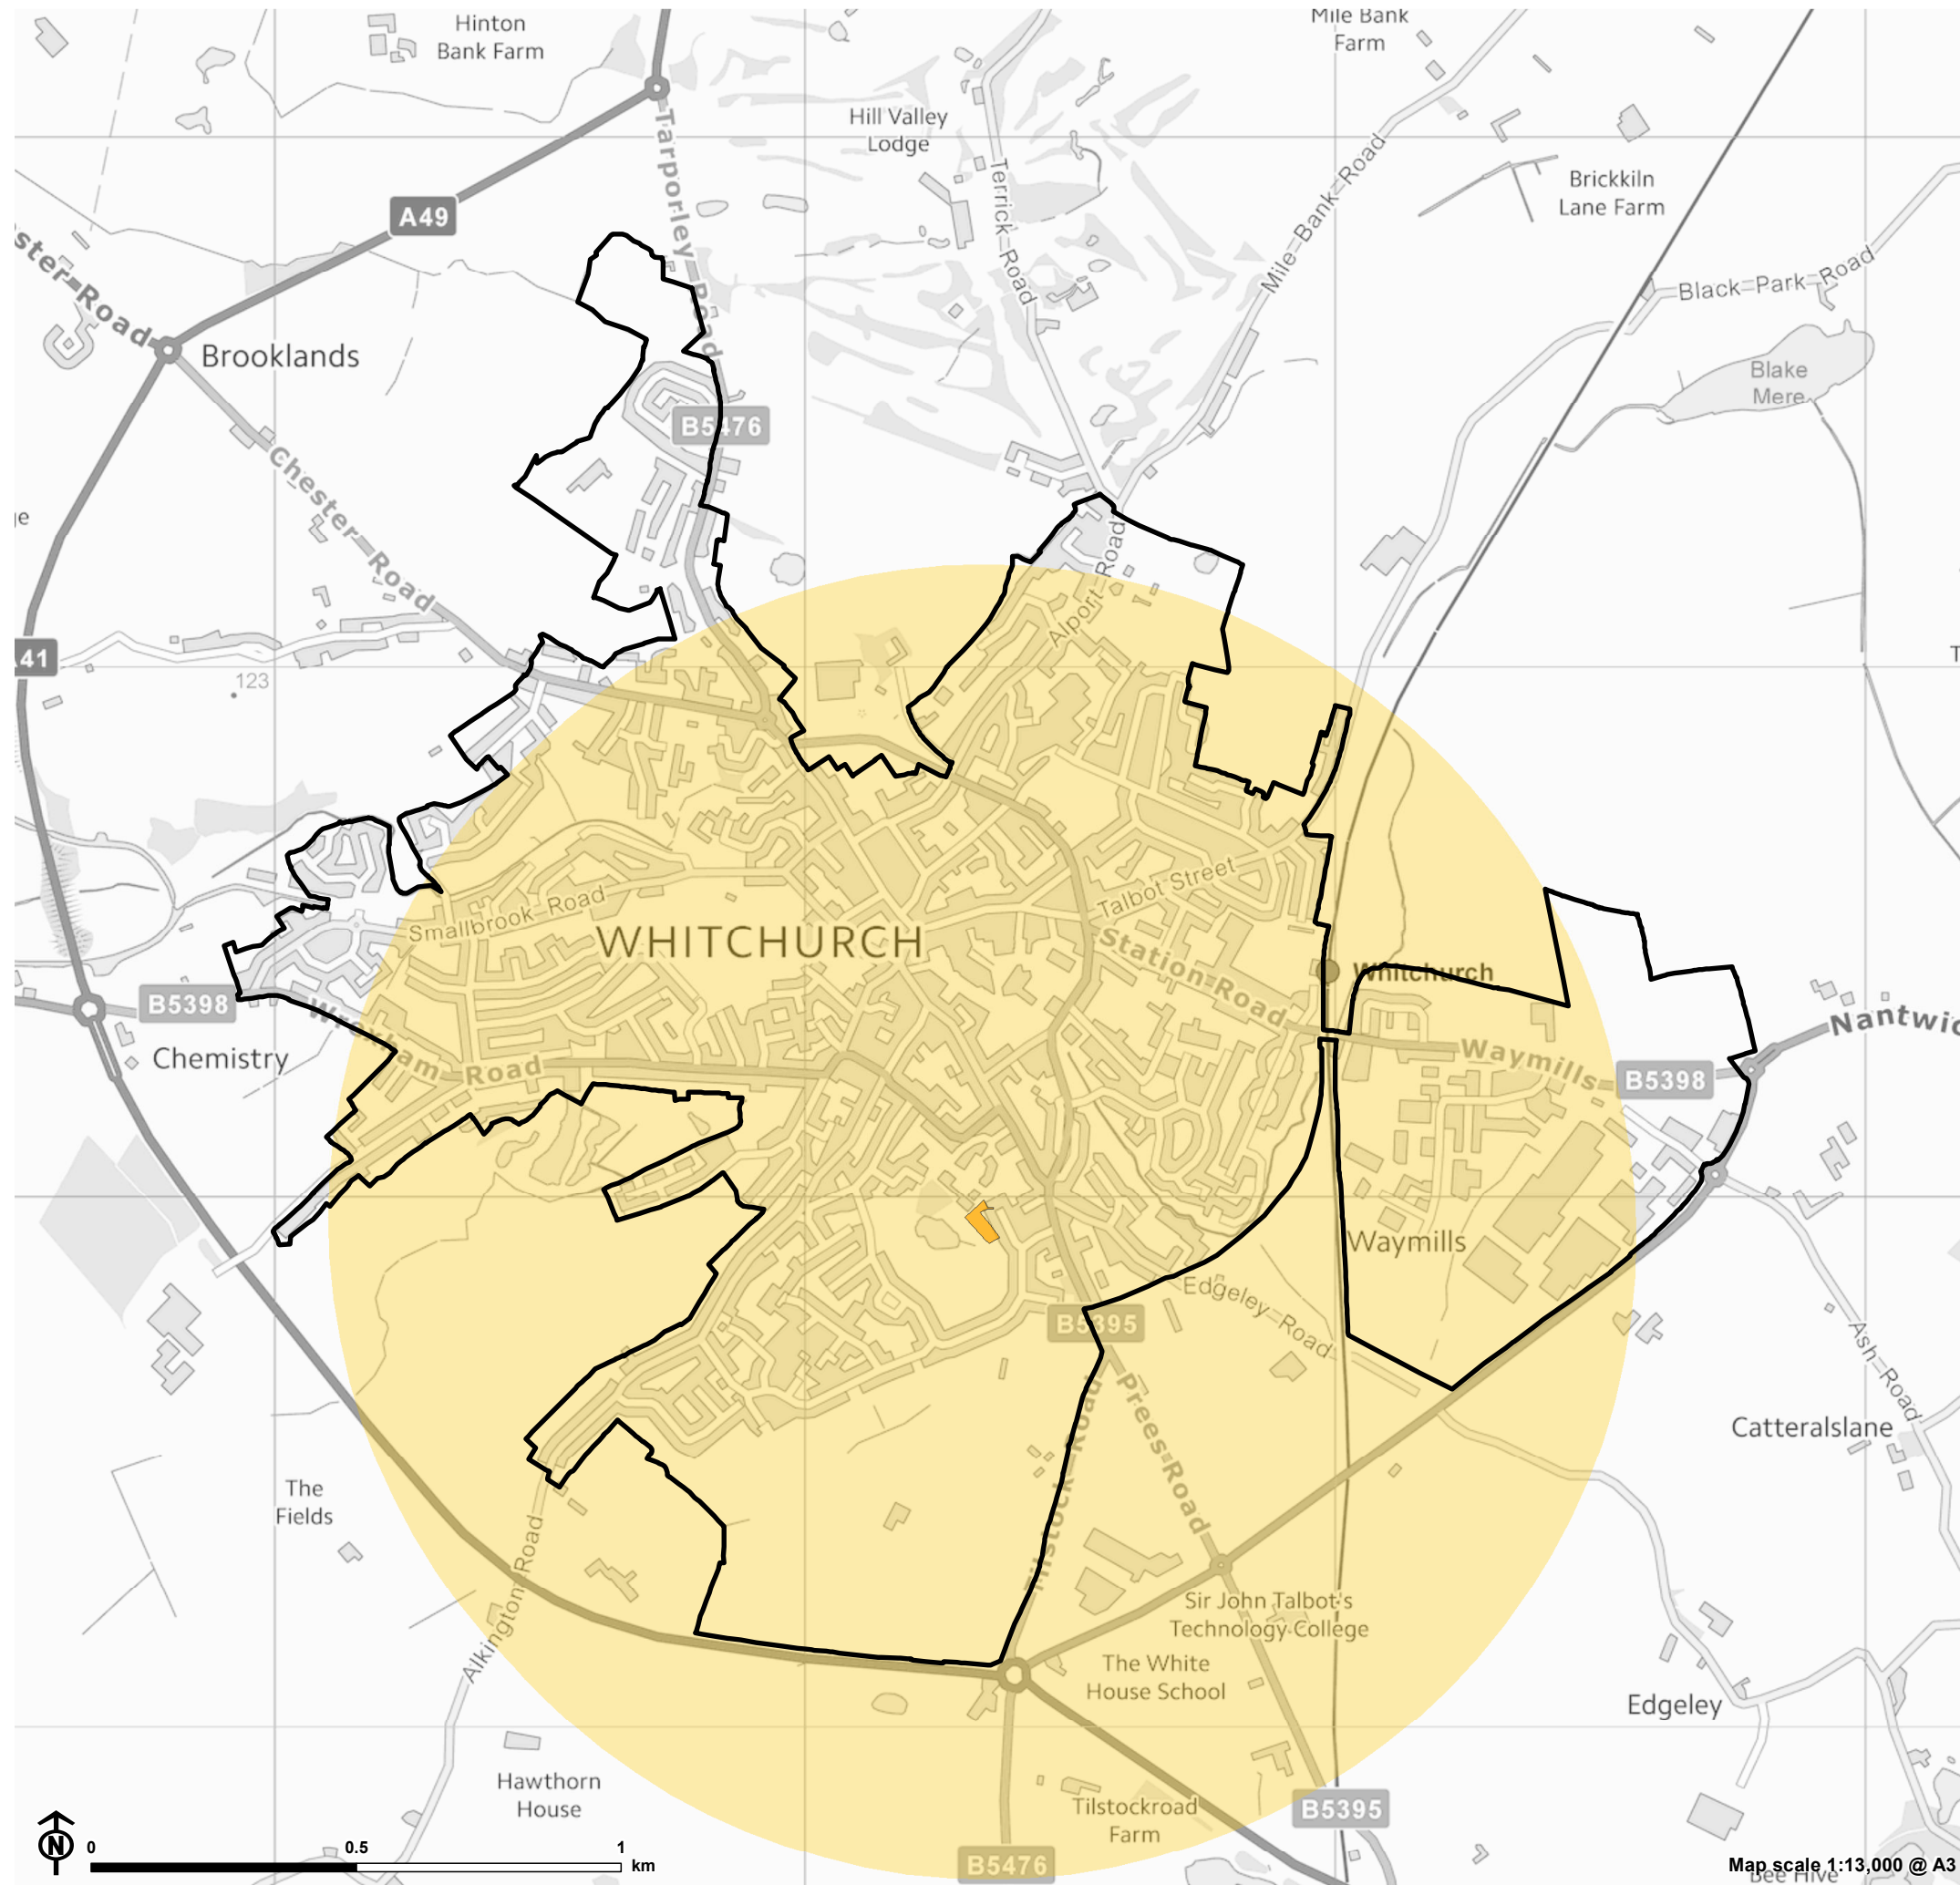

Figure 5.17: Allotment Access in Shifnal

- Settlement
- Open space typology**
- Allotments
- 1.2km access buffer**
- Limited access: members or tenants only

Map scale 1:10,000 @ A3

Figure 5.18: Allotment Access in Shrewsbury

- Settlement
- Open space typology**
- Allotments
- 1.2km access buffer**
- Limited access: members or tenants only

Map scale 1:33,000 @ A3

Figure 5.19: Allotment Access in Wem

- Settlement
- Open space typology**
- Allotments
- 1.2km access buffer**
- Limited access: members or tenants only

Map scale 1:9,000 @ A3

Figure 5.20: Allotment Access in Whitchurch

- Settlement
- Open space typology**
- Allotments
- 1.2km access buffer**
- Limited access: members or tenants only

Map scale 1:13,000 @ A3