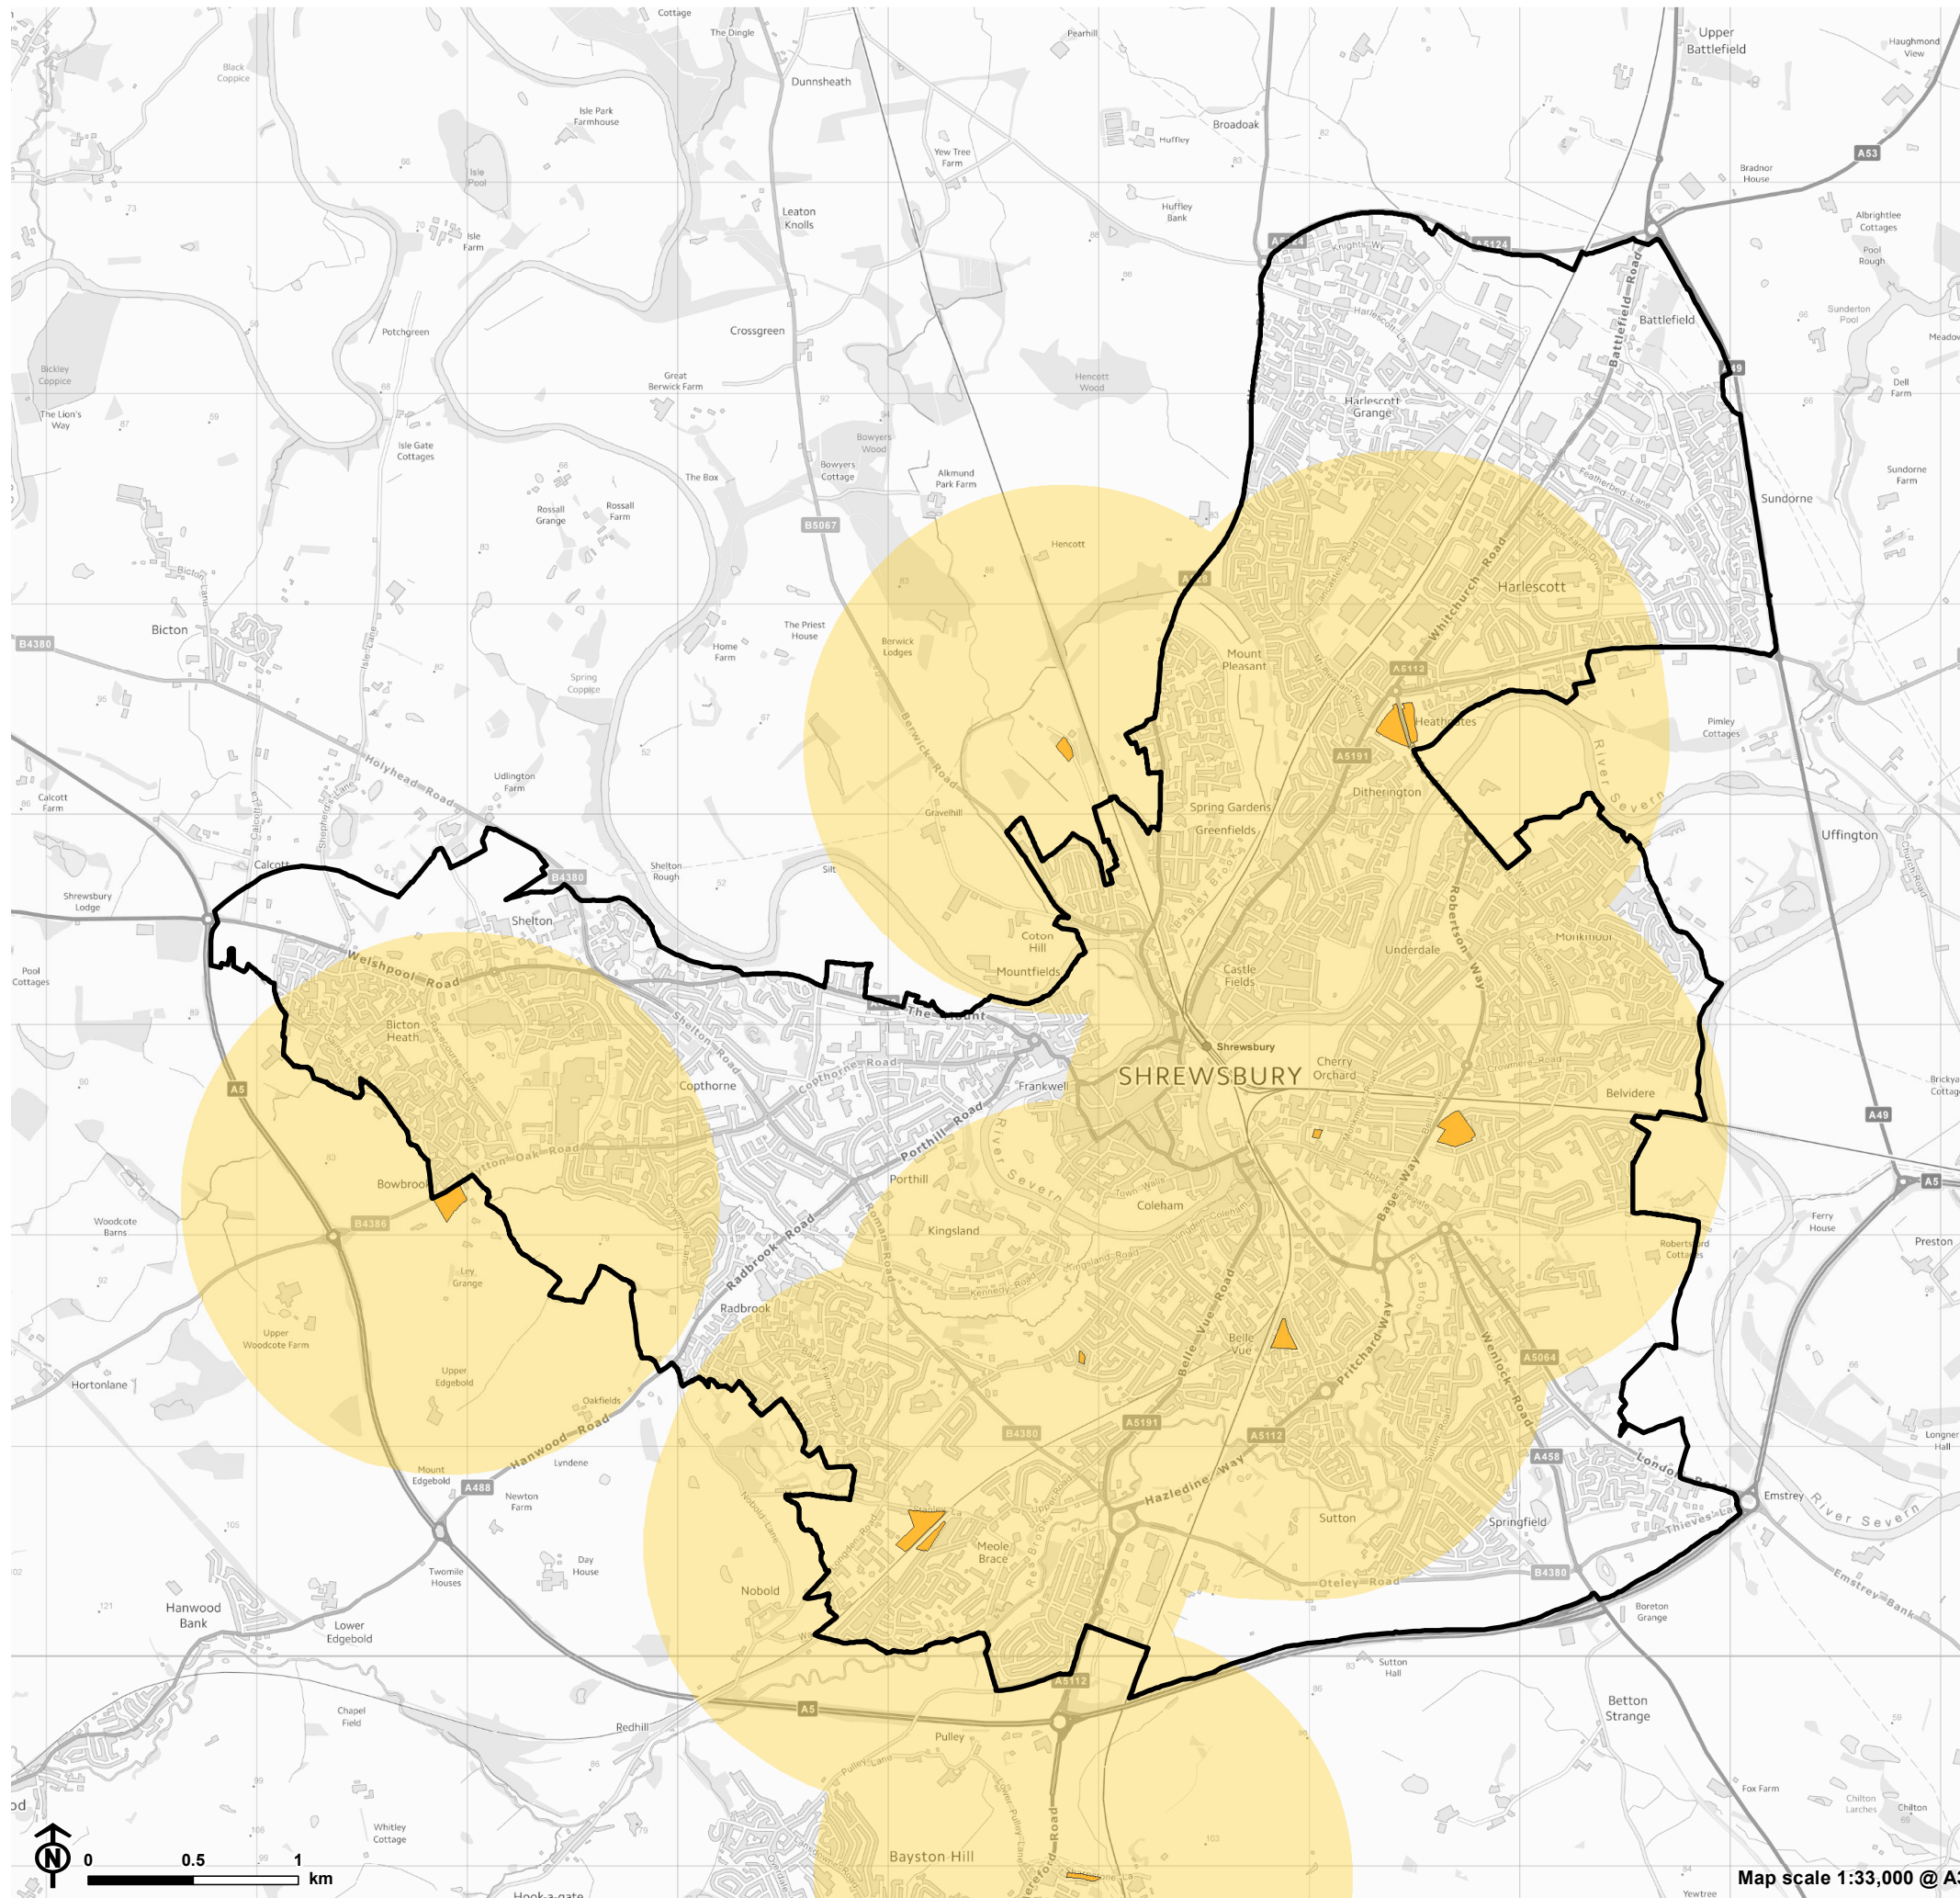

Figure 5.17: Allotment Access in Shifnal

- Settlement
- Open space typology**
- Allotments
- 1.2km access buffer**
- Limited access: members or tenants only

Map scale 1:10,000 @ A3

Figure 5.18: Allotment Access in Shrewsbury

- Settlement
- Open space typology**
- Allotments
- 1.2km access buffer**
- Limited access: members or tenants only

Map scale 1:33,000 @ A3

Figure 5.19: Allotment Access in Wem

- Settlement
- Open space typology**
- Allotments
- 1.2km access buffer**
- Limited access: members or tenants only

Map scale 1:9,000 @ A3

Figure 5.20: Allotment Access in Whitchurch

- Settlement
- Open space typology**
- Allotments
- 1.2km access buffer**
- Limited access: members or tenants only

Map scale 1:13,000 @ A3