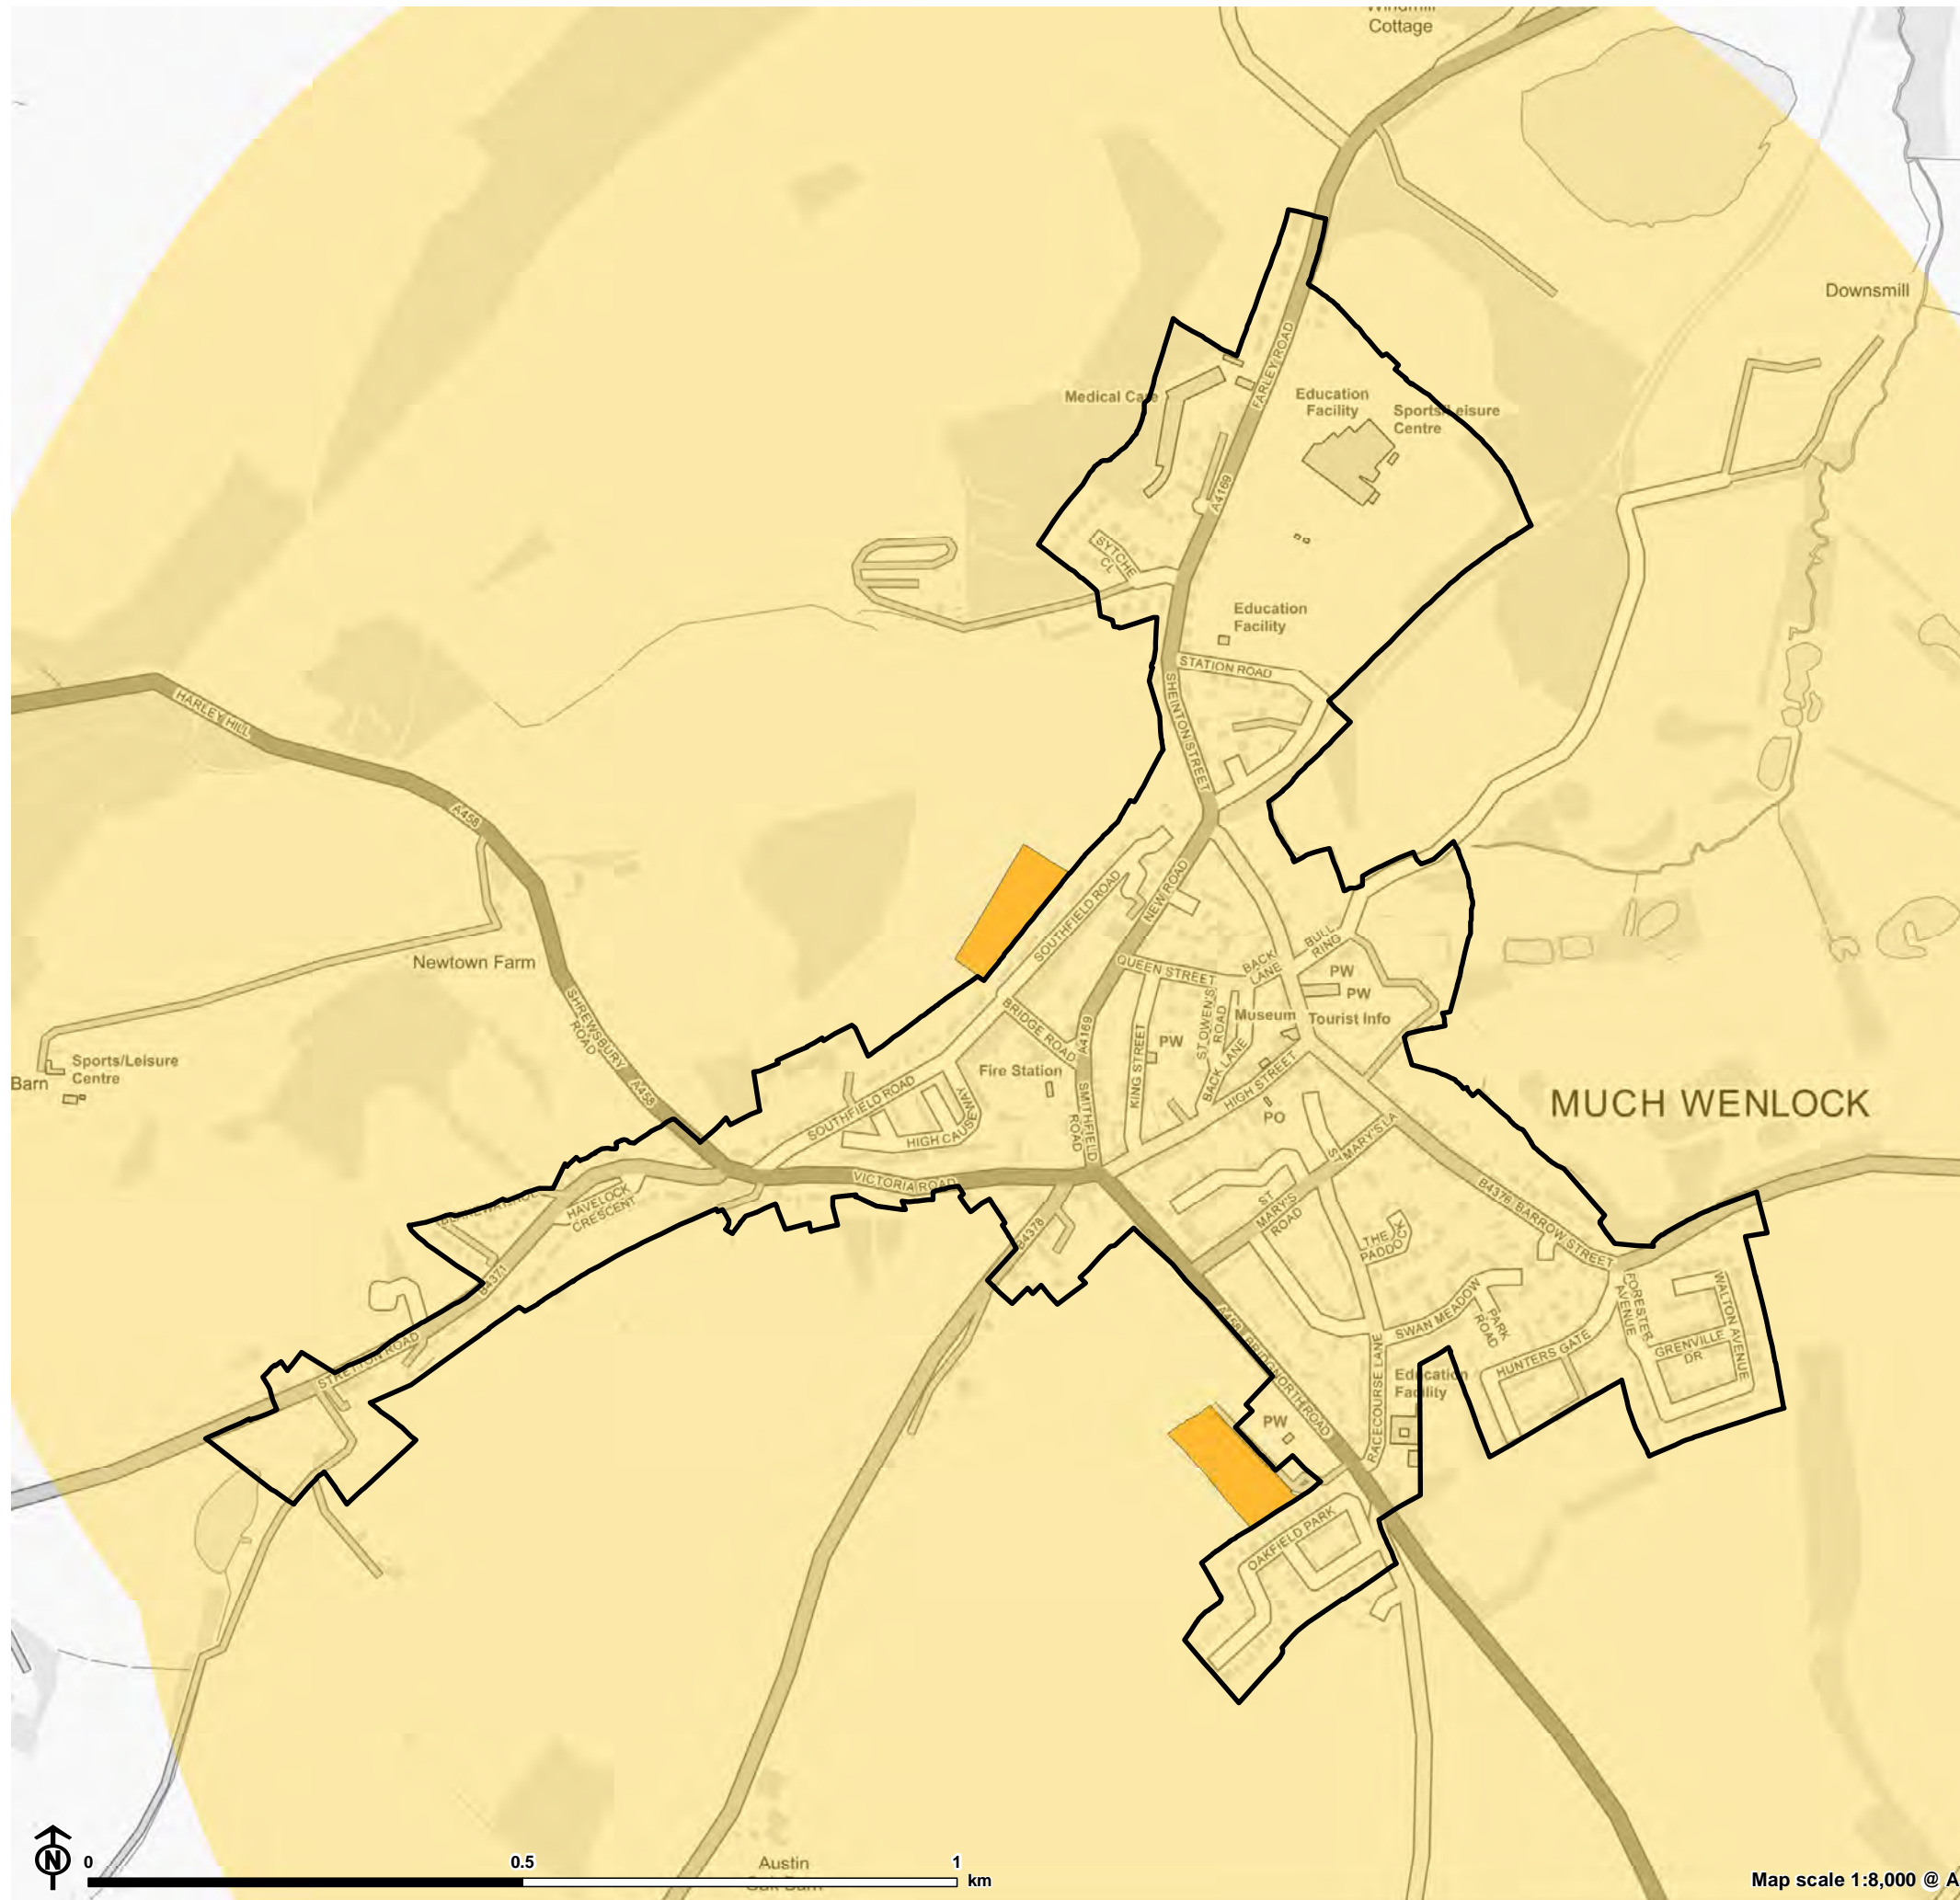

Figure 5.4: Allotment Access in Broseley

Figure 5.5: Allotment Access in Church Stretton

- Settlement
- Open space typology**
- Allotments
- 1.2km access buffer**
- Limited access: members or tenants only

Figure 5.9: Allotment Access in Ellesmere

- Settlement
- 1.2km access buffer
- Limited access: members or tenants only

Map scale 1:8,000 @ A3

Figure 5.10: Allotment Access in Highley

- Settlement
- Open space typology**
- Allotments
- 1.2km access buffer**
- Limited access: members or tenants only

Map scale 1:11,000 @ A3

Figure 5.13: Allotment Access in Market Drayton

- Settlement
- Open space typology**
- Allotments
- 1.2km access buffer**
- Limited access: members or tenants only

Map scale 1:19,000 @ A3

Figure 5.14: Allotment Access in Much Wenlock

- Settlement
- Open space typology**
- Allotments
- 1.2km access buffer**
- Limited access: members or tenants only

Map scale 1:8,000 @ A3

Figure 5.15: Allotment Access in Oswestry