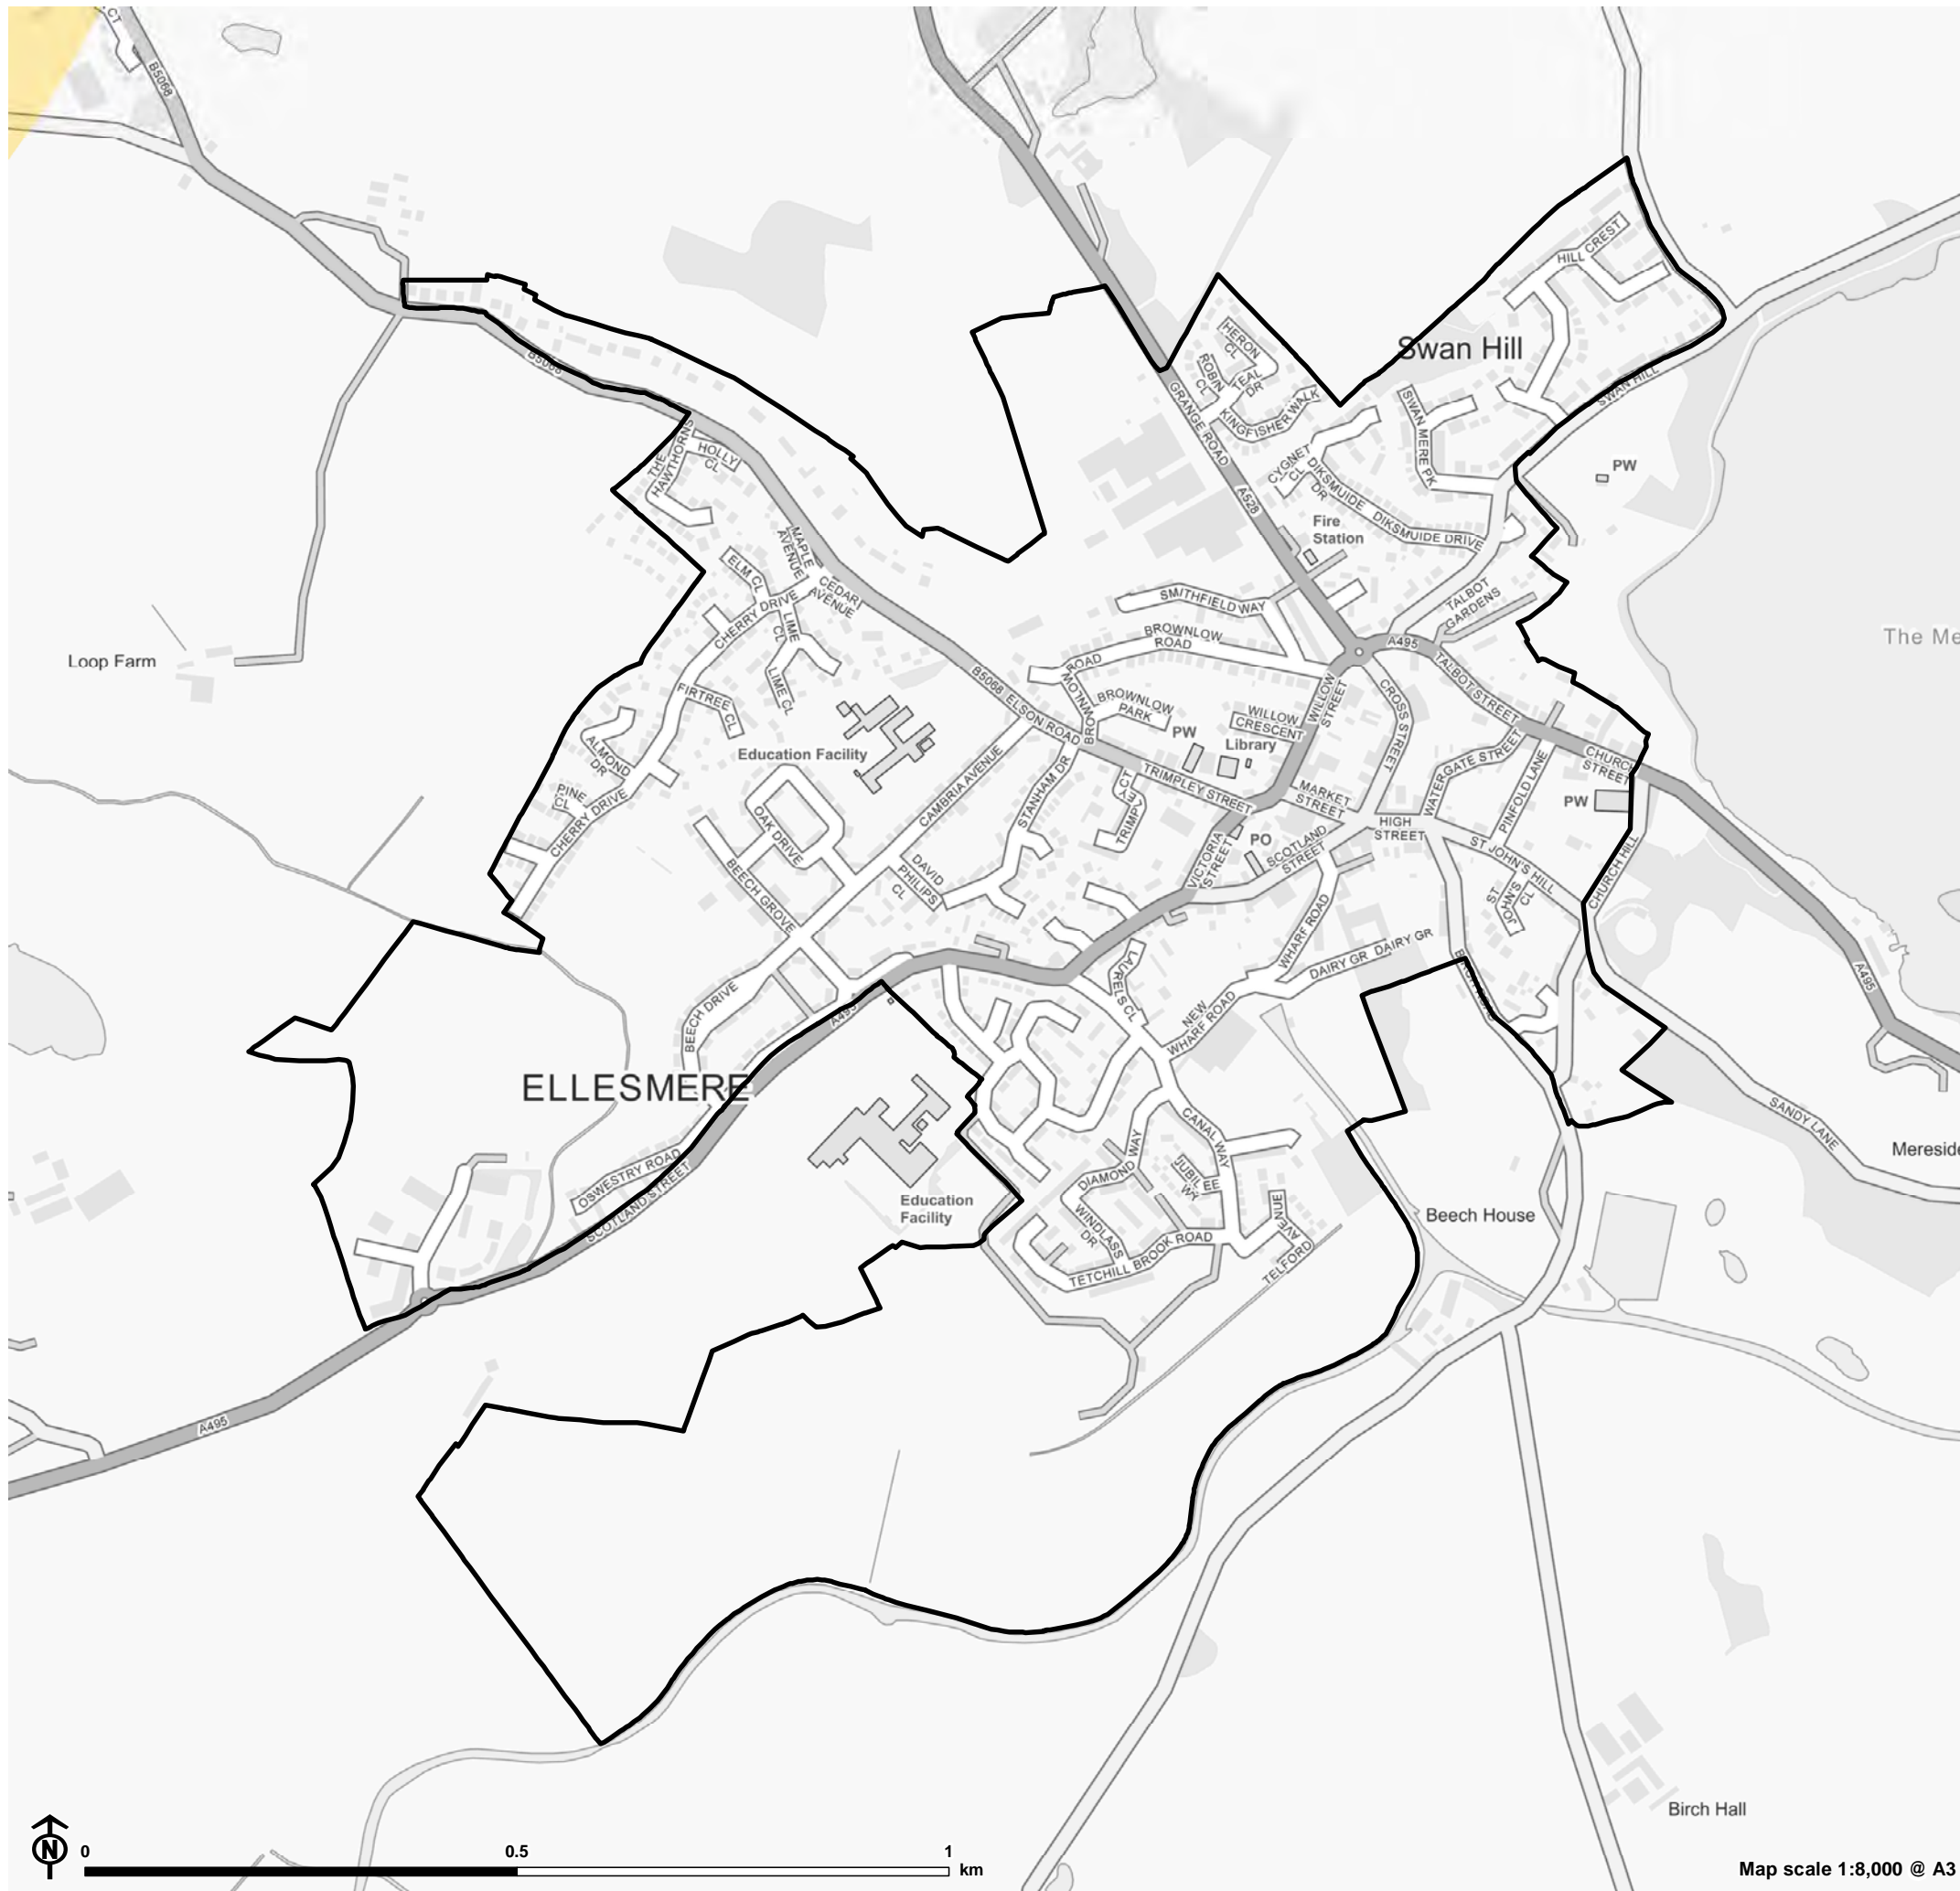

Figure 5.7: Allotment Access in Clive Barracks at Tern Hill

- Settlement
- 1.2km access buffer
- Limited access: members or tenants only

Figure 5.8: Allotment Access in Craven Arms

Settlement

Map scale 1:8,000 @ A3

Figure 5.9: Allotment Access in Ellesmere

- Settlement
- 1.2km access buffer
- Limited access: members or tenants only

Map scale 1:8,000 @ A3

Figure 5.10: Allotment Access in Highley

- Settlement
- Open space typology**
- Allotments
- 1.2km access buffer**
- Limited access: members or tenants only

Map scale 1:11,000 @ A3

Figure 5.13: Allotment Access in Market Drayton

- Settlement
- Open space typology**
- Allotments
- 1.2km access buffer**
- Limited access: members or tenants only

Map scale 1:19,000 @ A3

Figure 5.14: Allotment Access in Much Wenlock

- Settlement
- Open space typology**
- Allotments
- 1.2km access buffer**
- Limited access: members or tenants only

Map scale 1:8,000 @ A3

Figure 5.15: Allotment Access in Oswestry