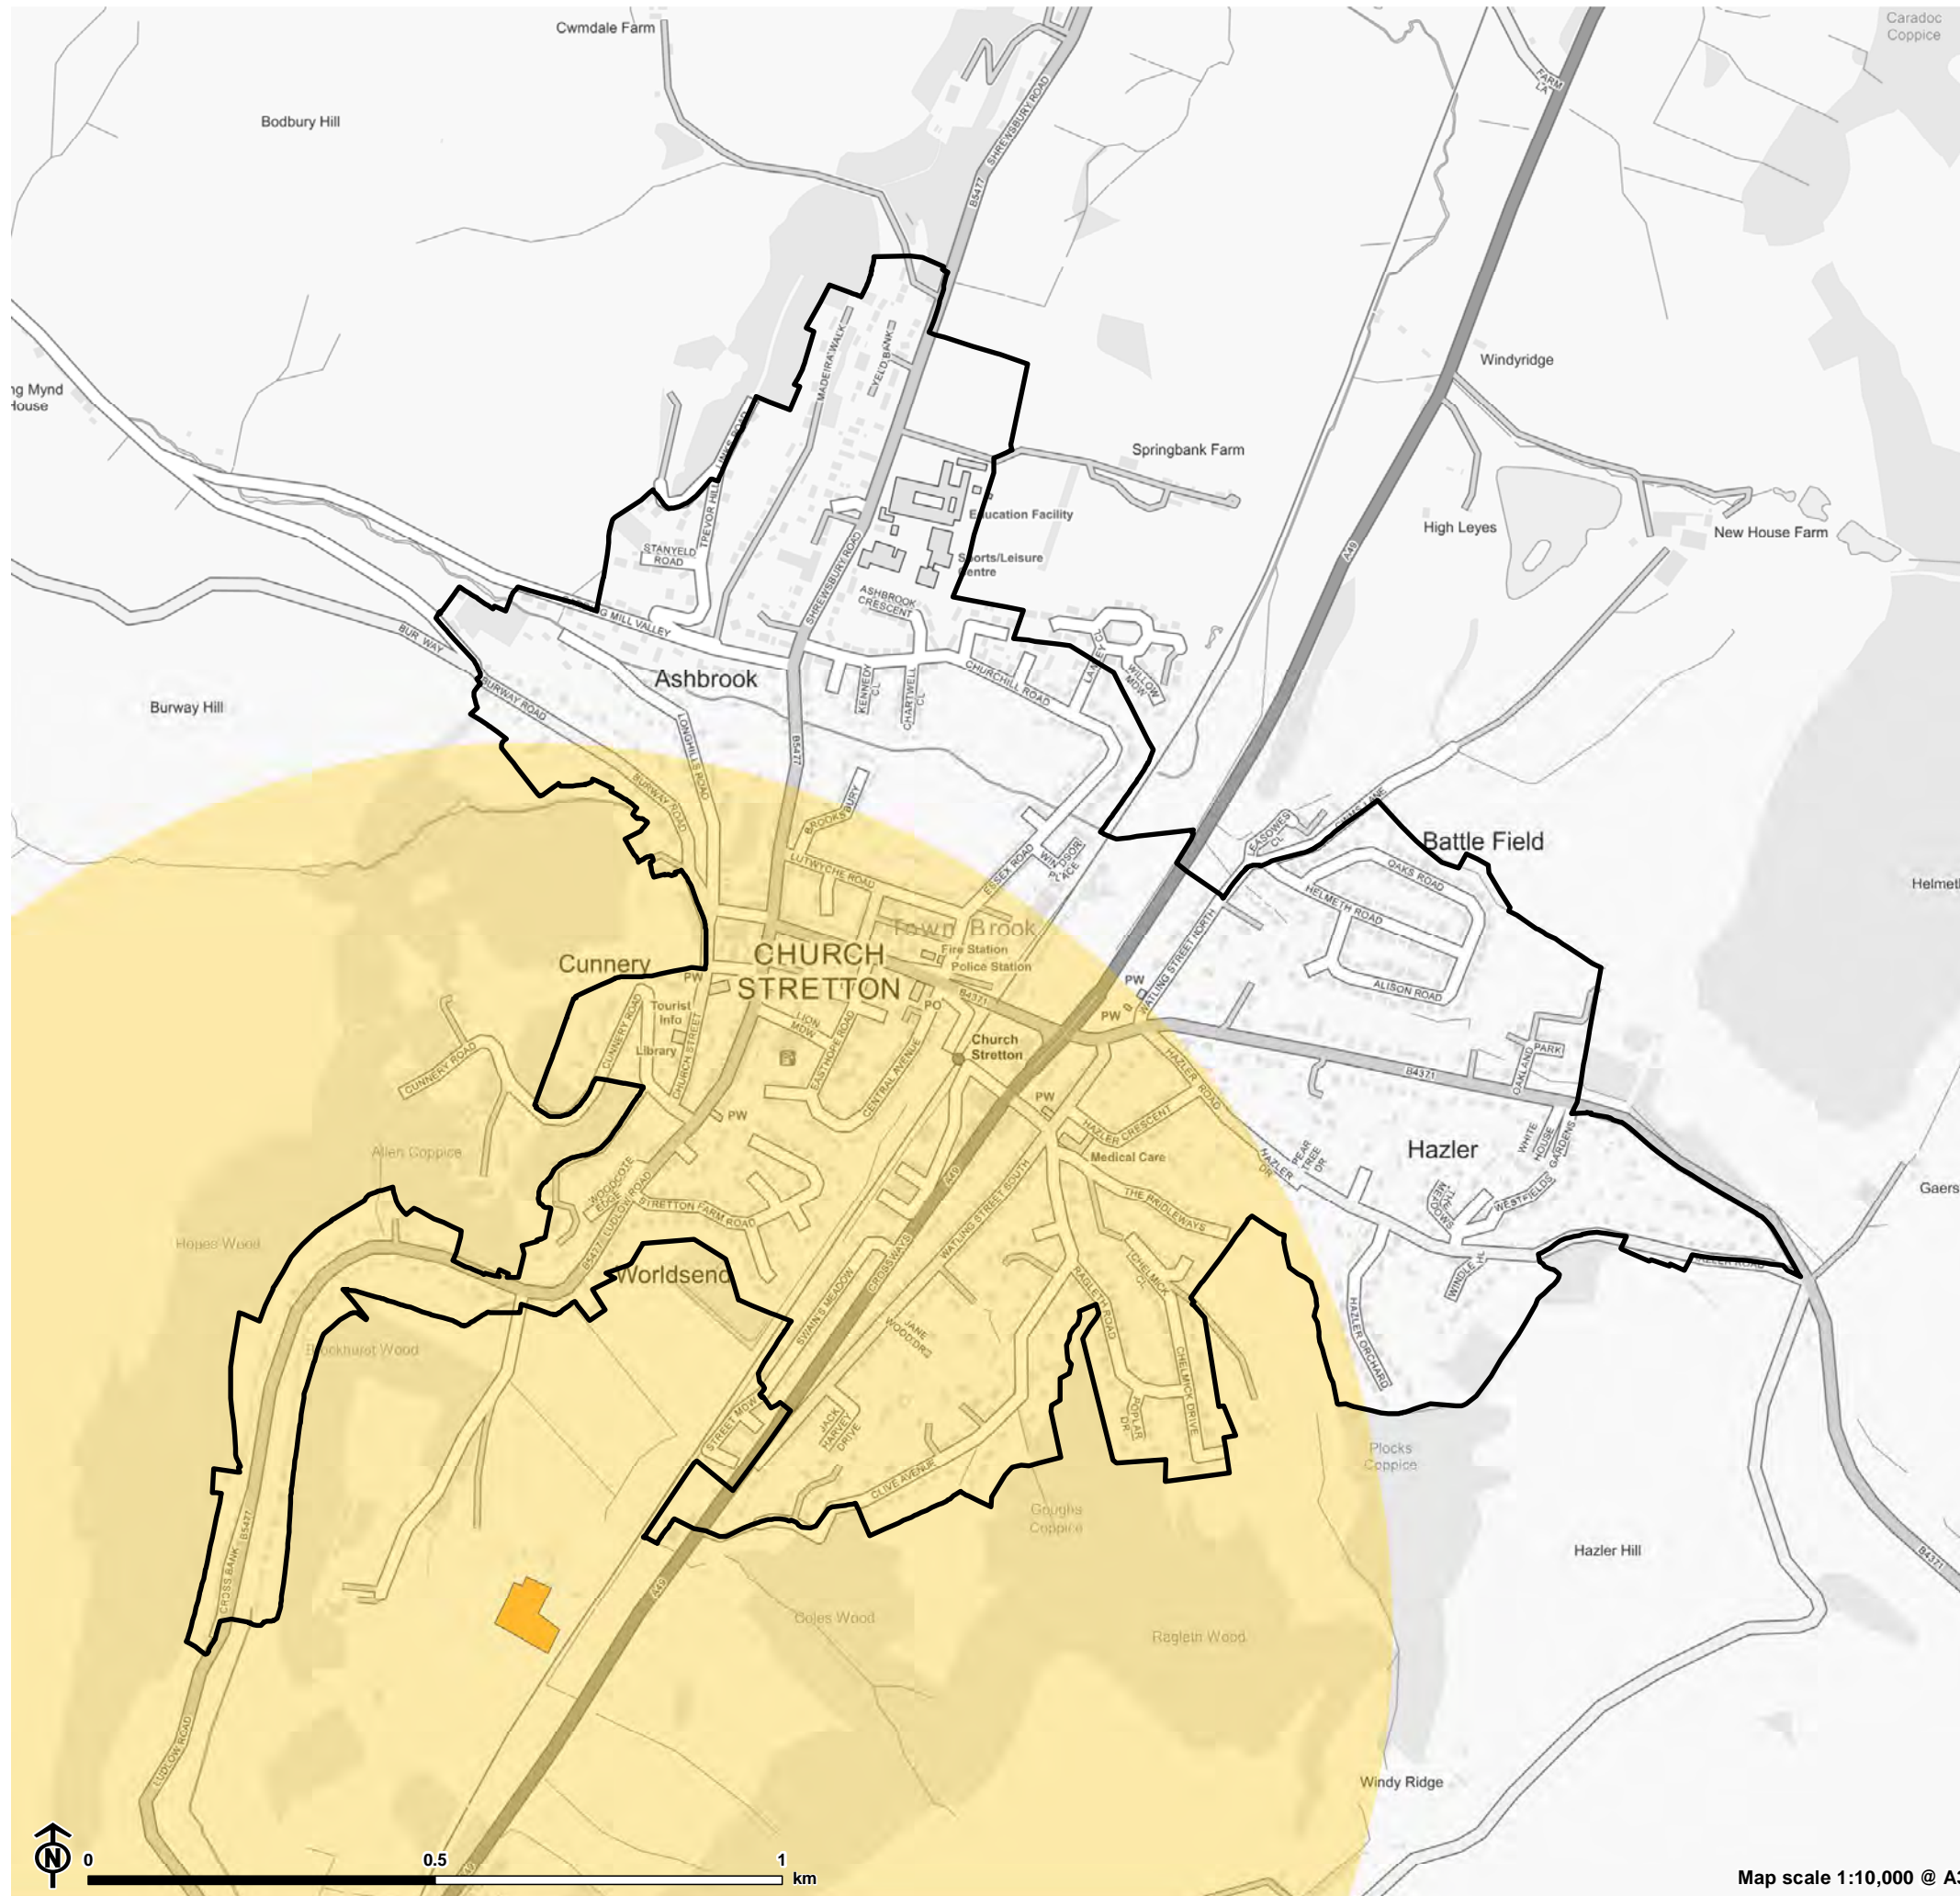

Figure 5.4: Allotment Access in Broseley

Figure 5.5: Allotment Access in Church Stretton

- Settlement
- Open space typology**
- Allotments
- 1.2km access buffer**
- Limited access: members or tenants only

Map scale 1:10,000 @ A3

Figure 5.6: Allotment Access in Cleobury Mortimer

- Settlement
- Open space typology**
- Allotments
- 1.2km access buffer**
- Limited access: members or tenants only

Map scale 1:7,000 @ A3

Figure 5.7: Allotment Access in Clive Barracks at Tern Hill

- Settlement
- 1.2km access buffer
- Limited access: members or tenants only

Figure 5.8: Allotment Access in Craven Arms

Settlement

Map scale 1:8,000 @ A3

Figure 5.14: Allotment Access in Much Wenlock

- Settlement
- Open space typology**
- Allotments
- 1.2km access buffer**
- Limited access: members or tenants only

Map scale 1:8,000 @ A3

Figure 5.15: Allotment Access in Oswestry