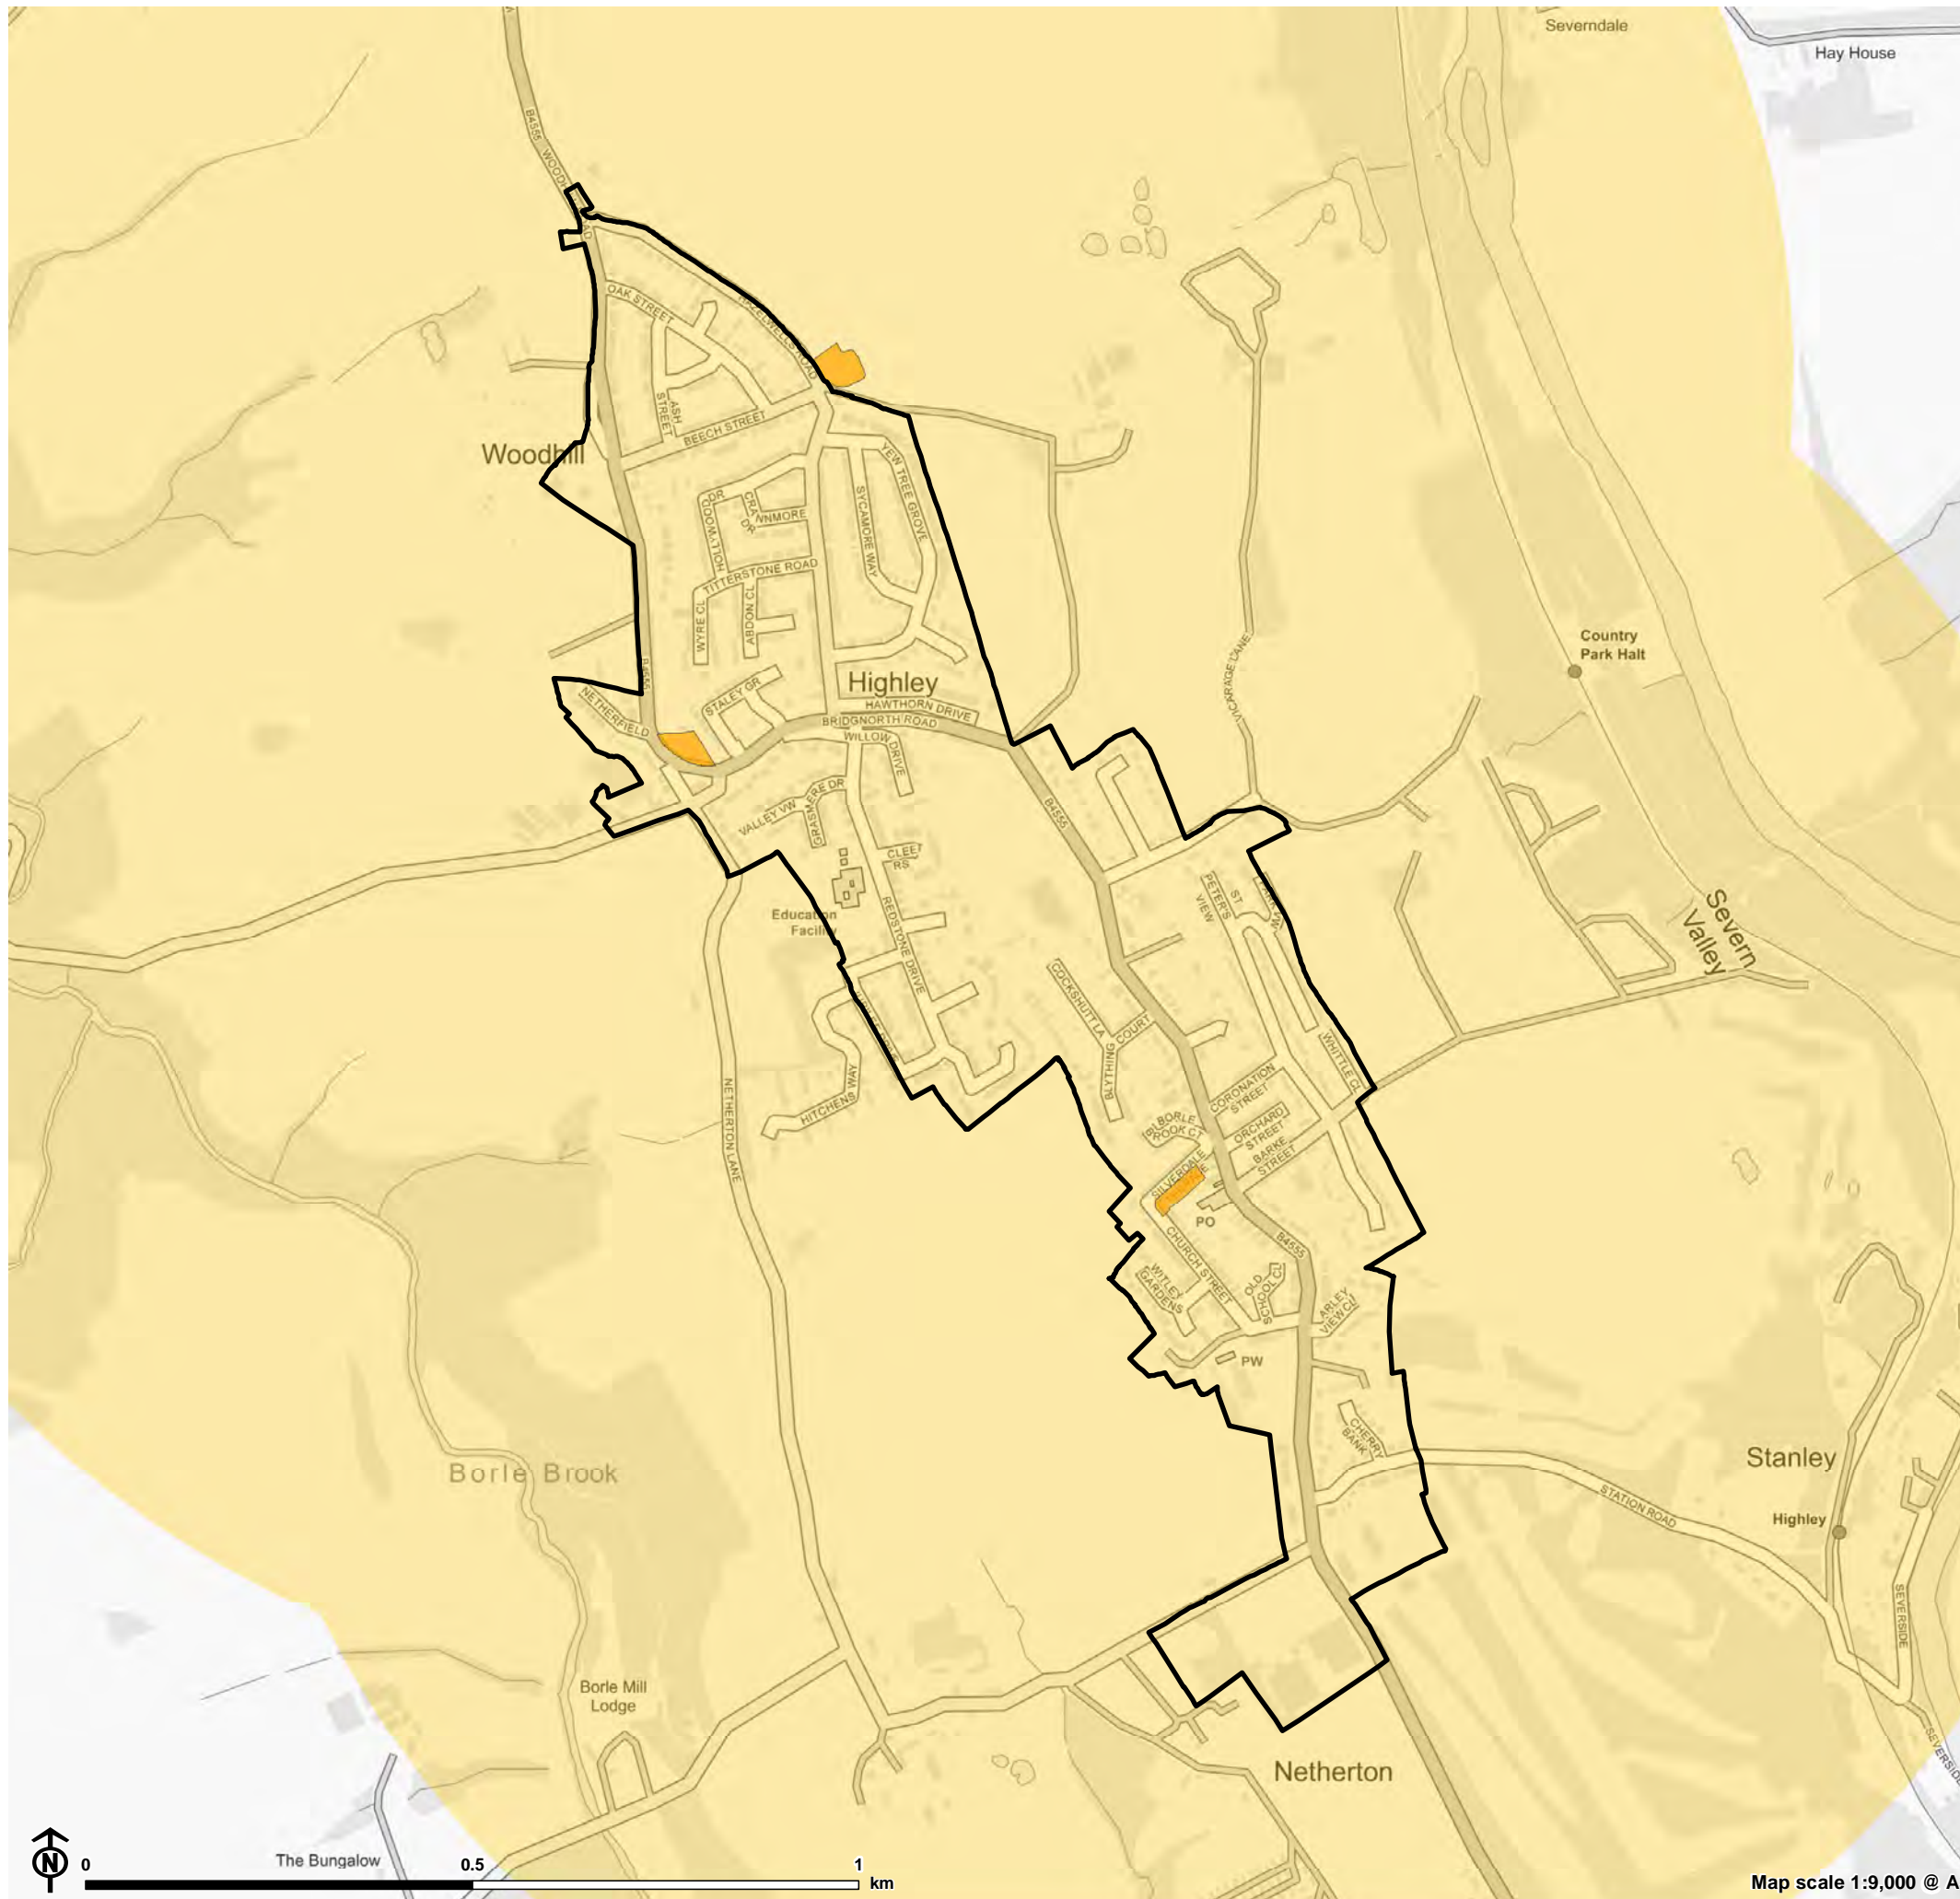

Figure 5.7: Allotment Access in Clive Barracks at Tern Hill

- Settlement
- 1.2km access buffer
- Limited access: members or tenants only

Figure 5.8: Allotment Access in Craven Arms

Settlement

Map scale 1:8,000 @ A3

Figure 5.9: Allotment Access in Ellesmere

- Settlement
- 1.2km access buffer
- Limited access: members or tenants only

Map scale 1:8,000 @ A3

Figure 5.10: Allotment Access in Highley

- Settlement
- Open space typology**
- Allotments
- 1.2km access buffer**
- Limited access: members or tenants only

Map scale 1:11,000 @ A3

Figure 5.13: Allotment Access in Market Drayton

- Settlement
- Open space typology**
- Allotments
- 1.2km access buffer**
- Limited access: members or tenants only

Map scale 1:19,000 @ A3

Figure 5.14: Allotment Access in Much Wenlock

- Settlement
- Open space typology**
- Allotments
- 1.2km access buffer**
- Limited access: members or tenants only

Map scale 1:8,000 @ A3

Figure 5.15: Allotment Access in Oswestry