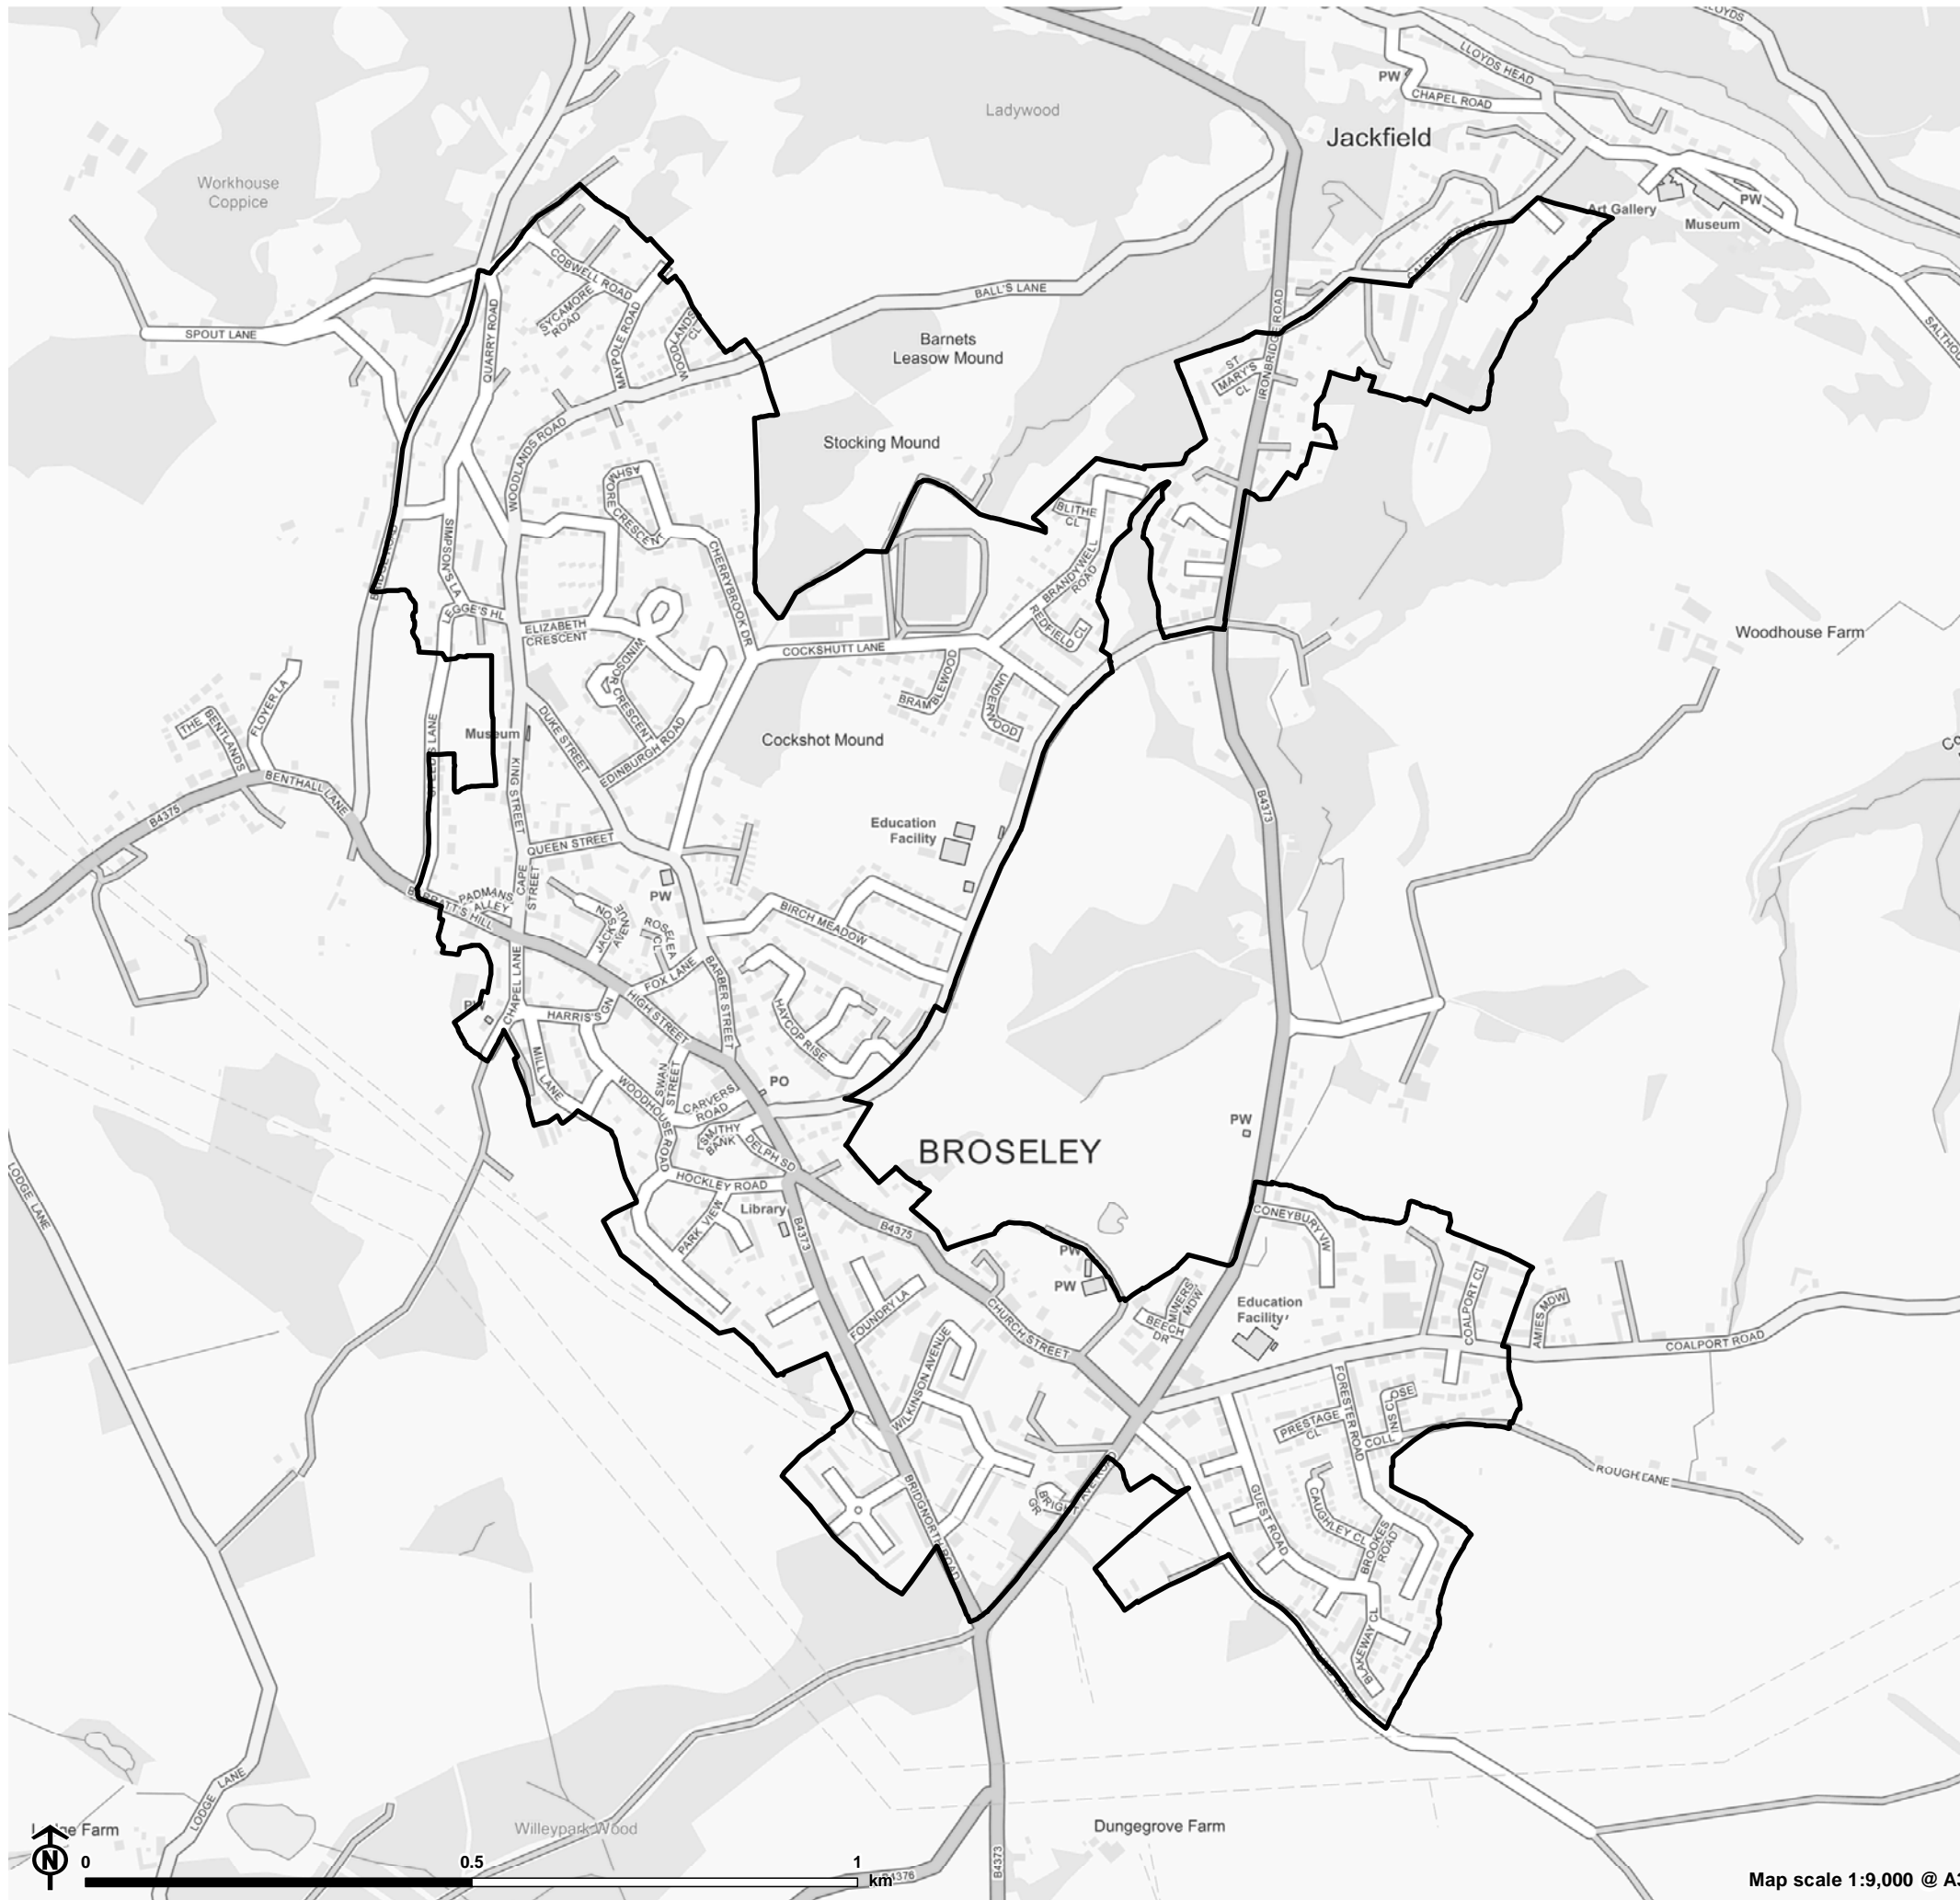

Figure 5.4: Allotment Access in Broseley

Figure 5.5: Allotment Access in Church Stretton

- Settlement
- Open space typology**
- Allotments
- 1.2km access buffer**
- Limited access: members or tenants only

Map scale 1:10,000 @ A3

Figure 5.6: Allotment Access in Cleobury Mortimer

- Settlement
- Open space typology**
- Allotments
- 1.2km access buffer**
- Limited access: members or tenants only

Map scale 1:7,000 @ A3

Figure 5.7: Allotment Access in Clive Barracks at Tern Hill

- Settlement
- 1.2km access buffer
- Limited access: members or tenants only

Figure 5.8: Allotment Access in Craven Arms

Settlement

Map scale 1:8,000 @ A3

Figure 5.14: Allotment Access in Much Wenlock

- Settlement
- Open space typology**
- Allotments
- 1.2km access buffer**
- Limited access: members or tenants only

Map scale 1:8,000 @ A3

Figure 5.15: Allotment Access in Oswestry