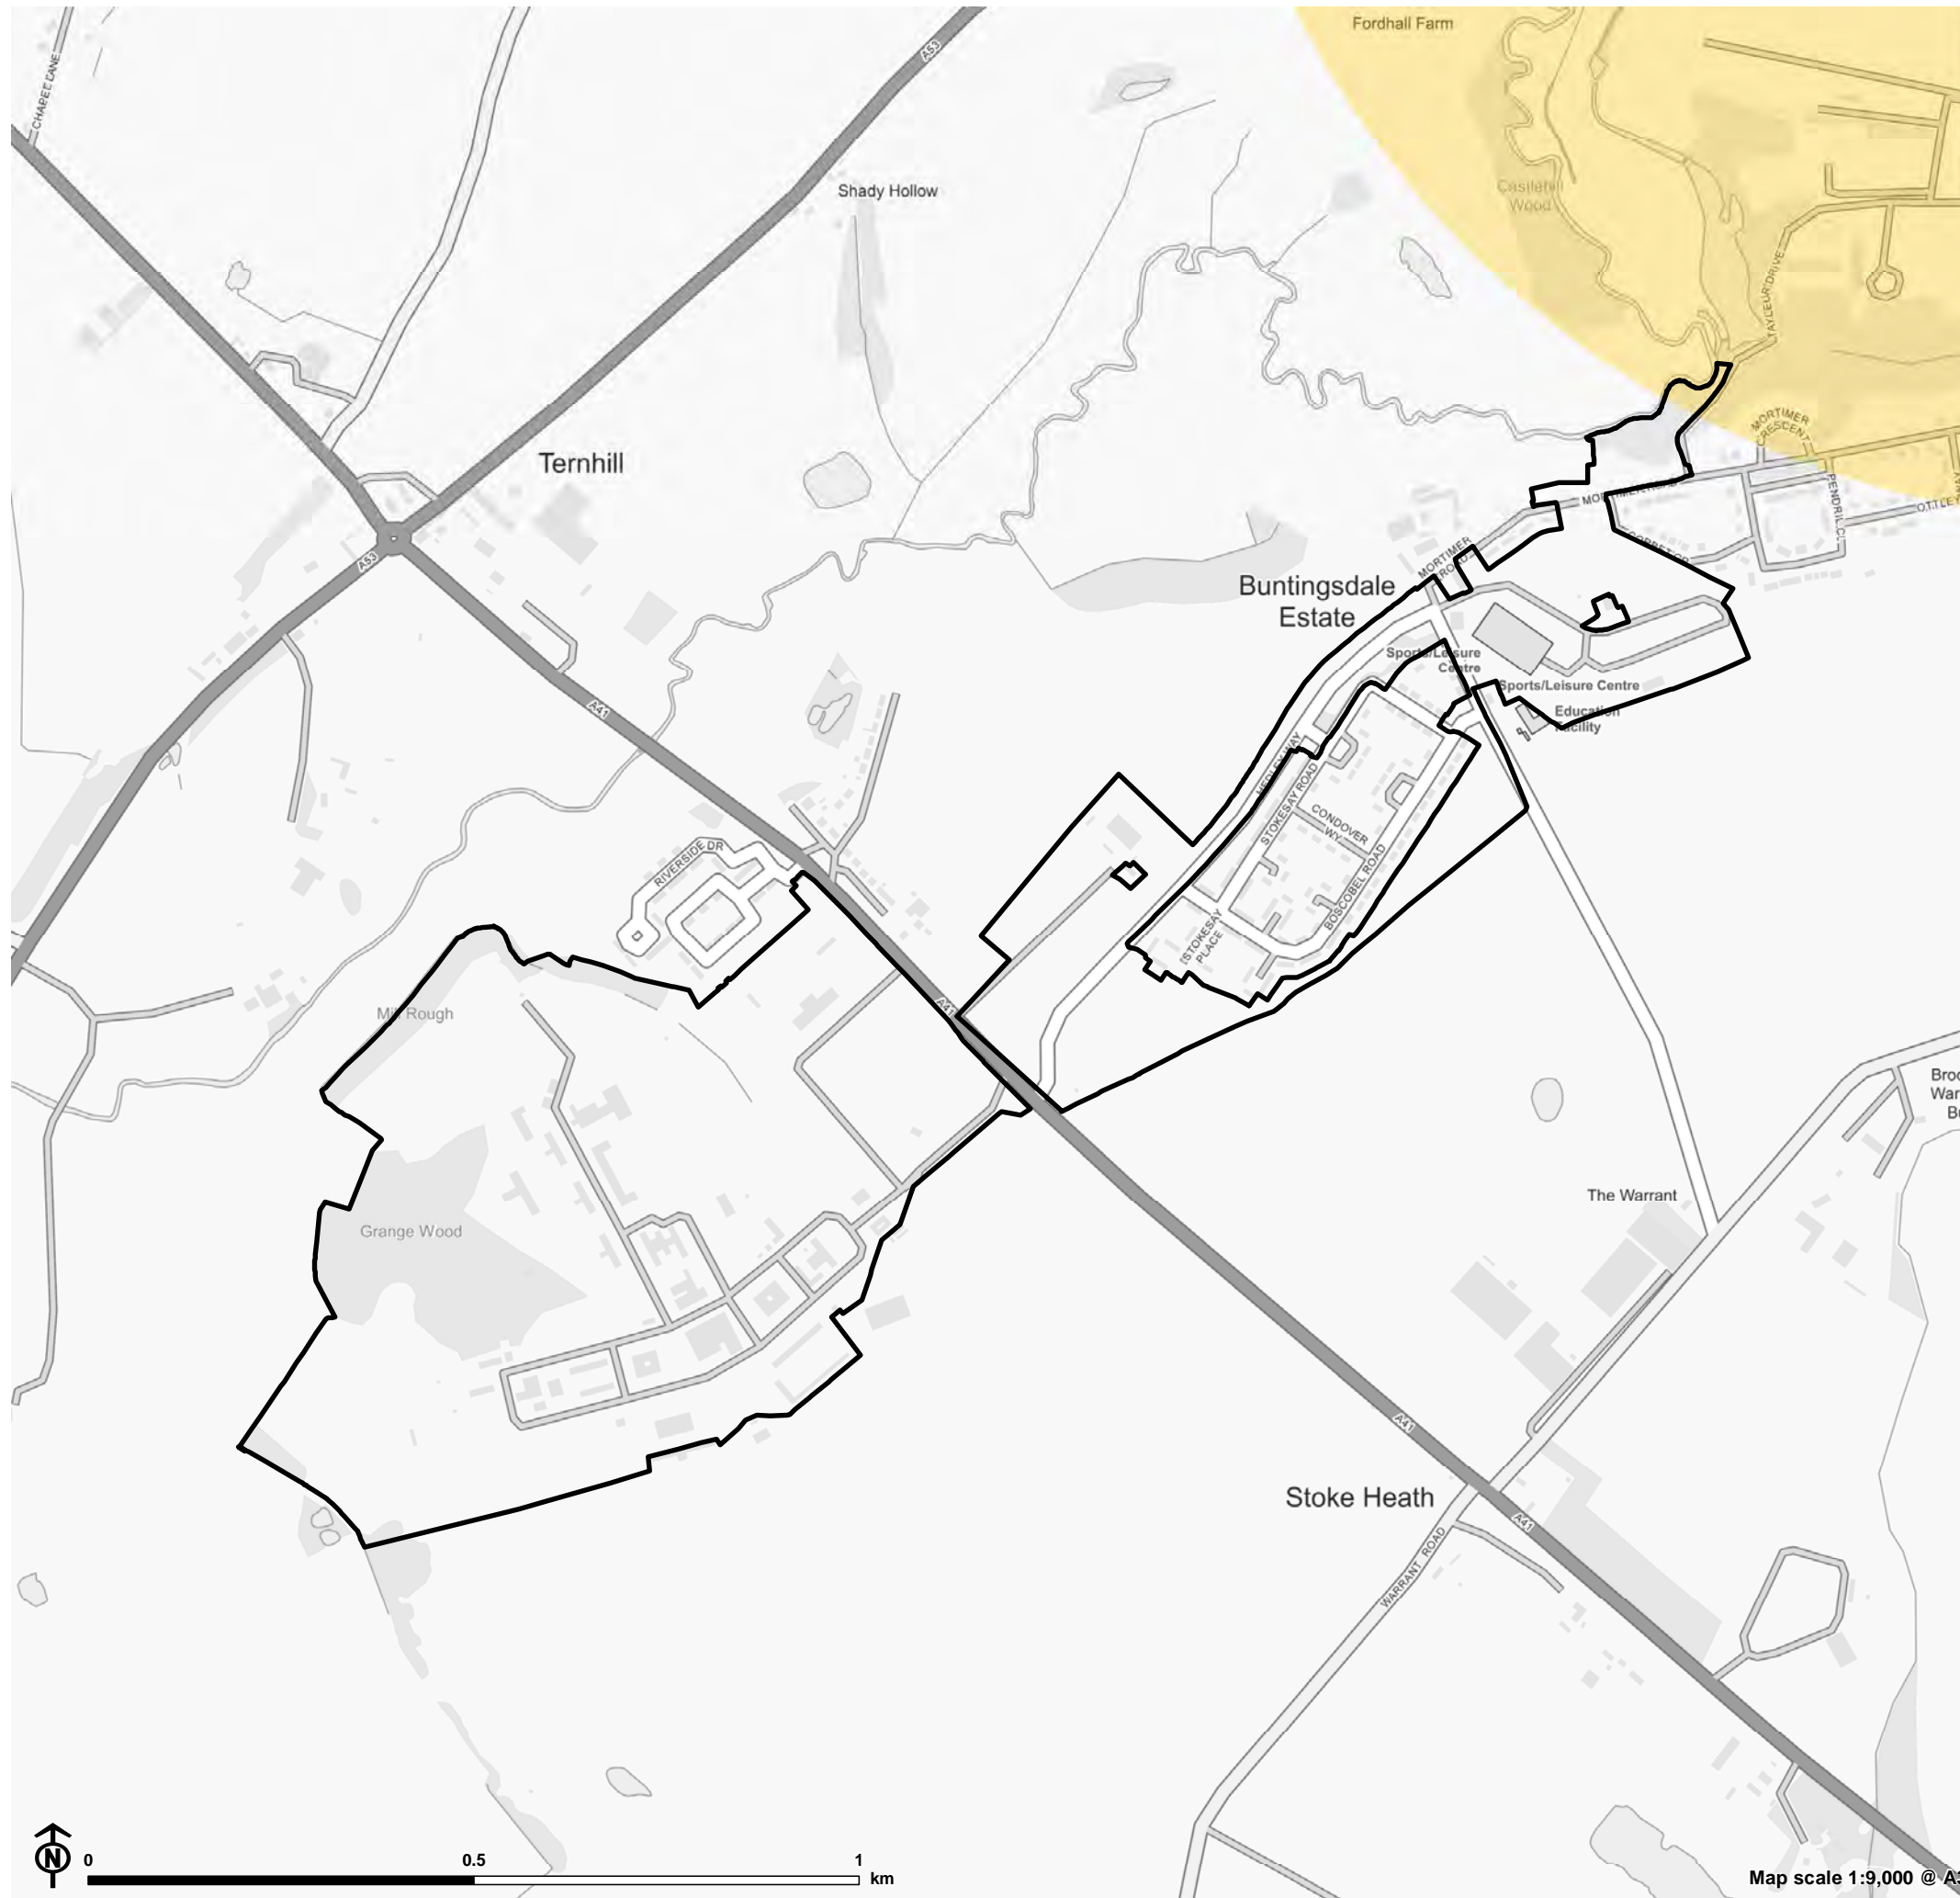

Figure 5.4: Allotment Access in Broseley

Figure 5.5: Allotment Access in Church Stretton

- Settlement
- Open space typology**
- Allotments
- 1.2km access buffer**
- Limited access: members or tenants only

Map scale 1:10,000 @ A3

Figure 5.6: Allotment Access in Cleobury Mortimer

- Settlement
- Open space typology**
- Allotments
- 1.2km access buffer**
- Limited access: members or tenants only

Map scale 1:7,000 @ A3

Figure 5.7: Allotment Access in Clive Barracks at Tern Hill

- Settlement
- 1.2km access buffer
- Limited access: members or tenants only

Figure 5.8: Allotment Access in Craven Arms

Settlement

Map scale 1:8,000 @ A3

Figure 5.9: Allotment Access in Ellesmere

- Settlement
- 1.2km access buffer
- Limited access: members or tenants only

Map scale 1:8,000 @ A3

Figure 5.10: Allotment Access in Highley

- Settlement
- Open space typology**
- Allotments
- 1.2km access buffer**
- Limited access: members or tenants only