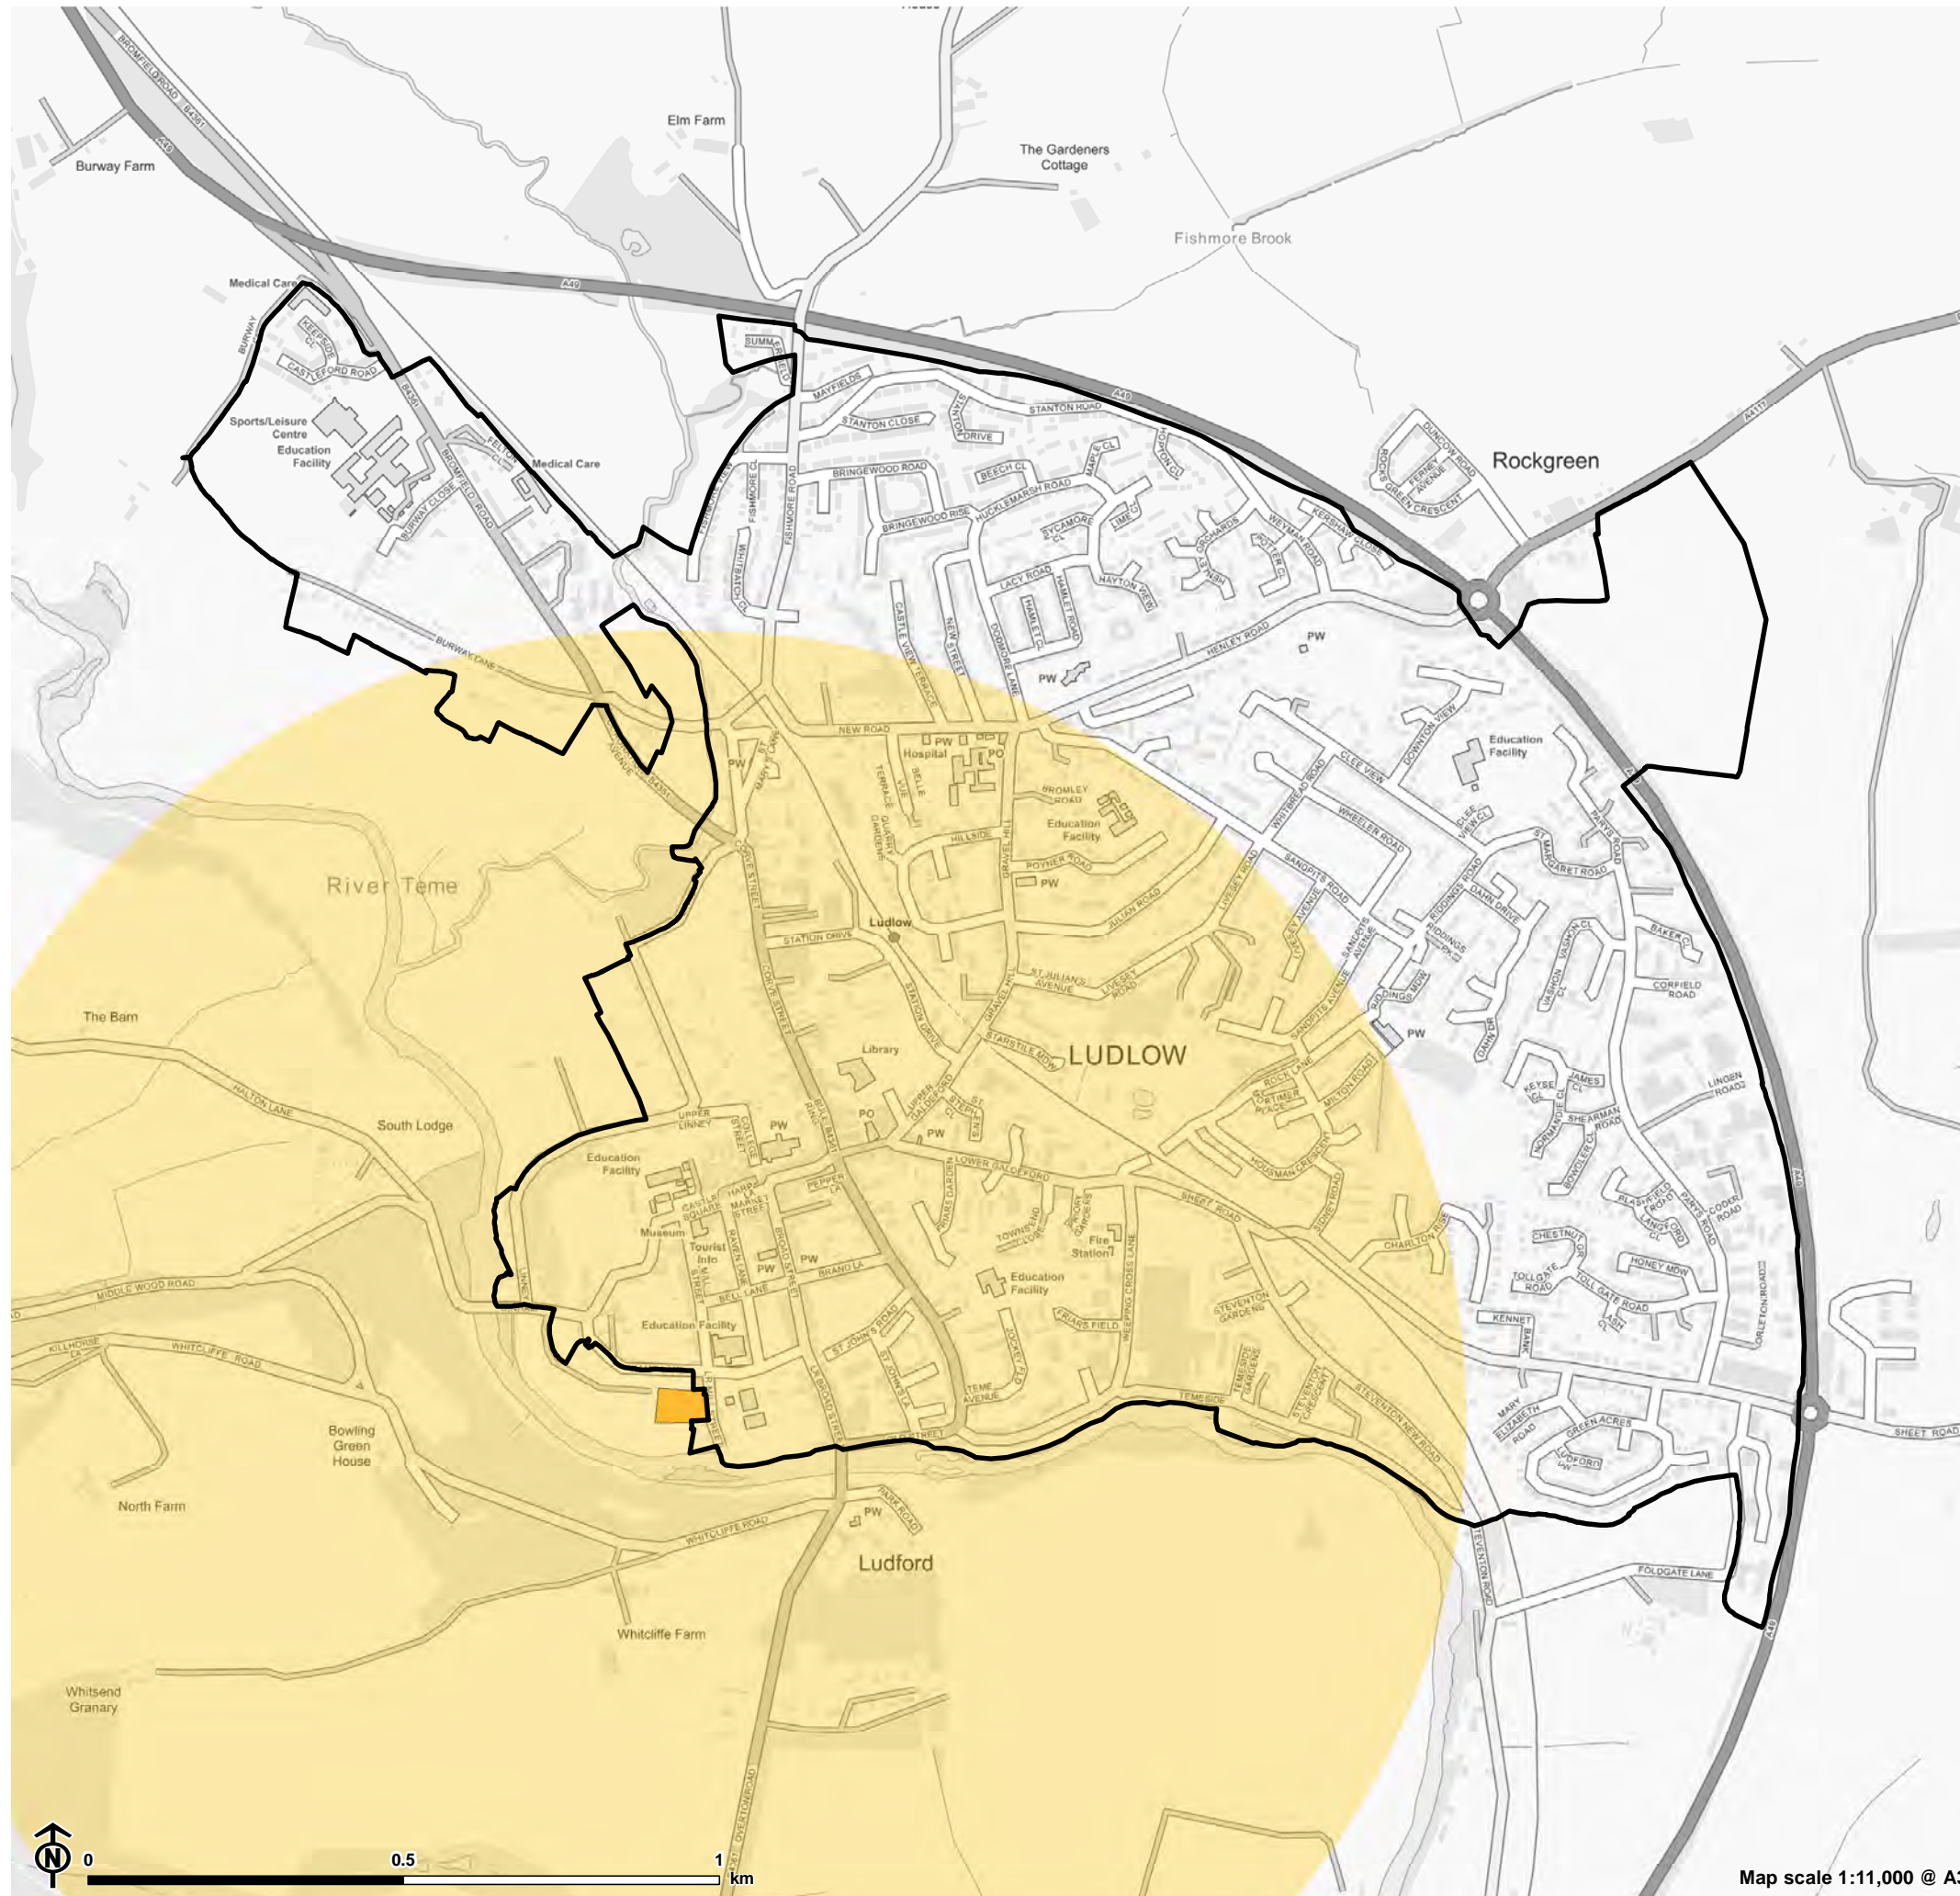

Figure 5.12: Allotment Access in Ludlow

- Settlement
- **Open space typology**
- Allotments
- **1.2km access buffer**
- Limited access: members or tenants only

Map scale 1:11,000 @ A3