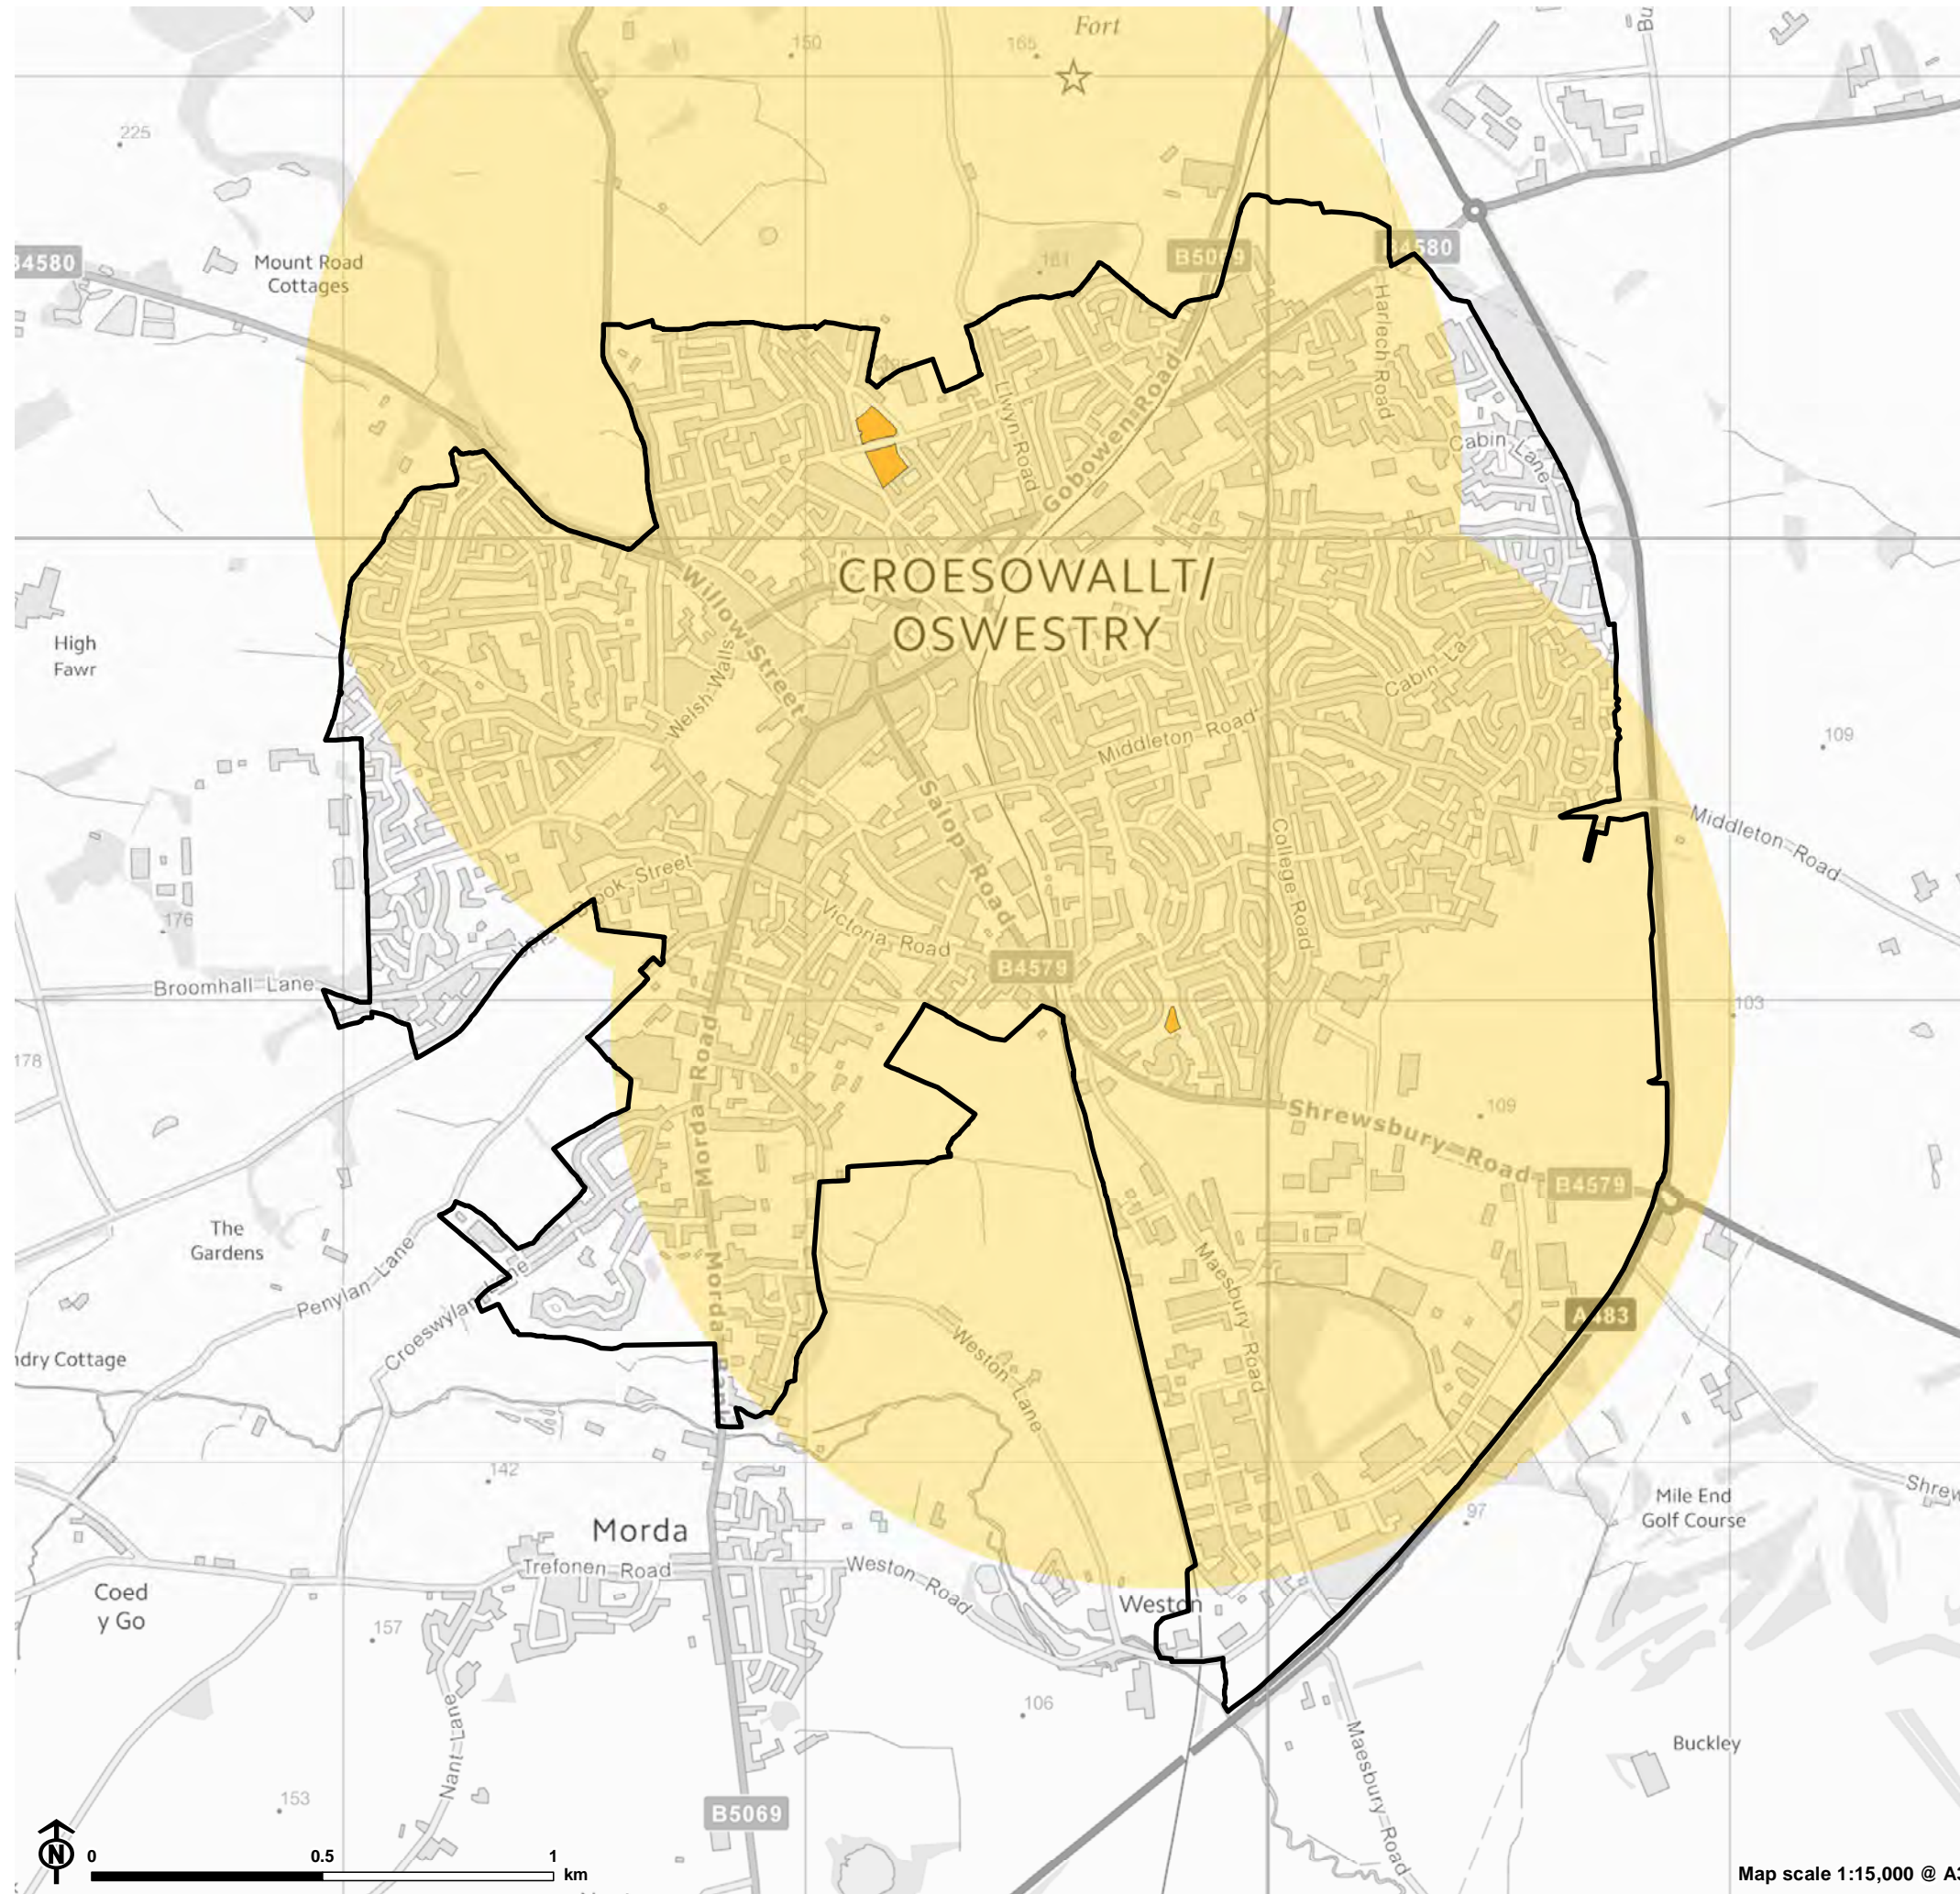

Figure 5.4: Allotment Access in Broseley

Figure 5.5: Allotment Access in Church Stretton

- Settlement
- Open space typology**
- Allotments
- 1.2km access buffer**
- Limited access: members or tenants only

Map scale 1:11,000 @ A3

Figure 5.13: Allotment Access in Market Drayton

- Settlement
- Open space typology**
- Allotments
- 1.2km access buffer**
- Limited access: members or tenants only

Map scale 1:19,000 @ A3

Figure 5.14: Allotment Access in Much Wenlock

- Settlement
- Open space typology**
- Allotments
- 1.2km access buffer**
- Limited access: members or tenants only

Map scale 1:8,000 @ A3

Figure 5.15: Allotment Access in Oswestry