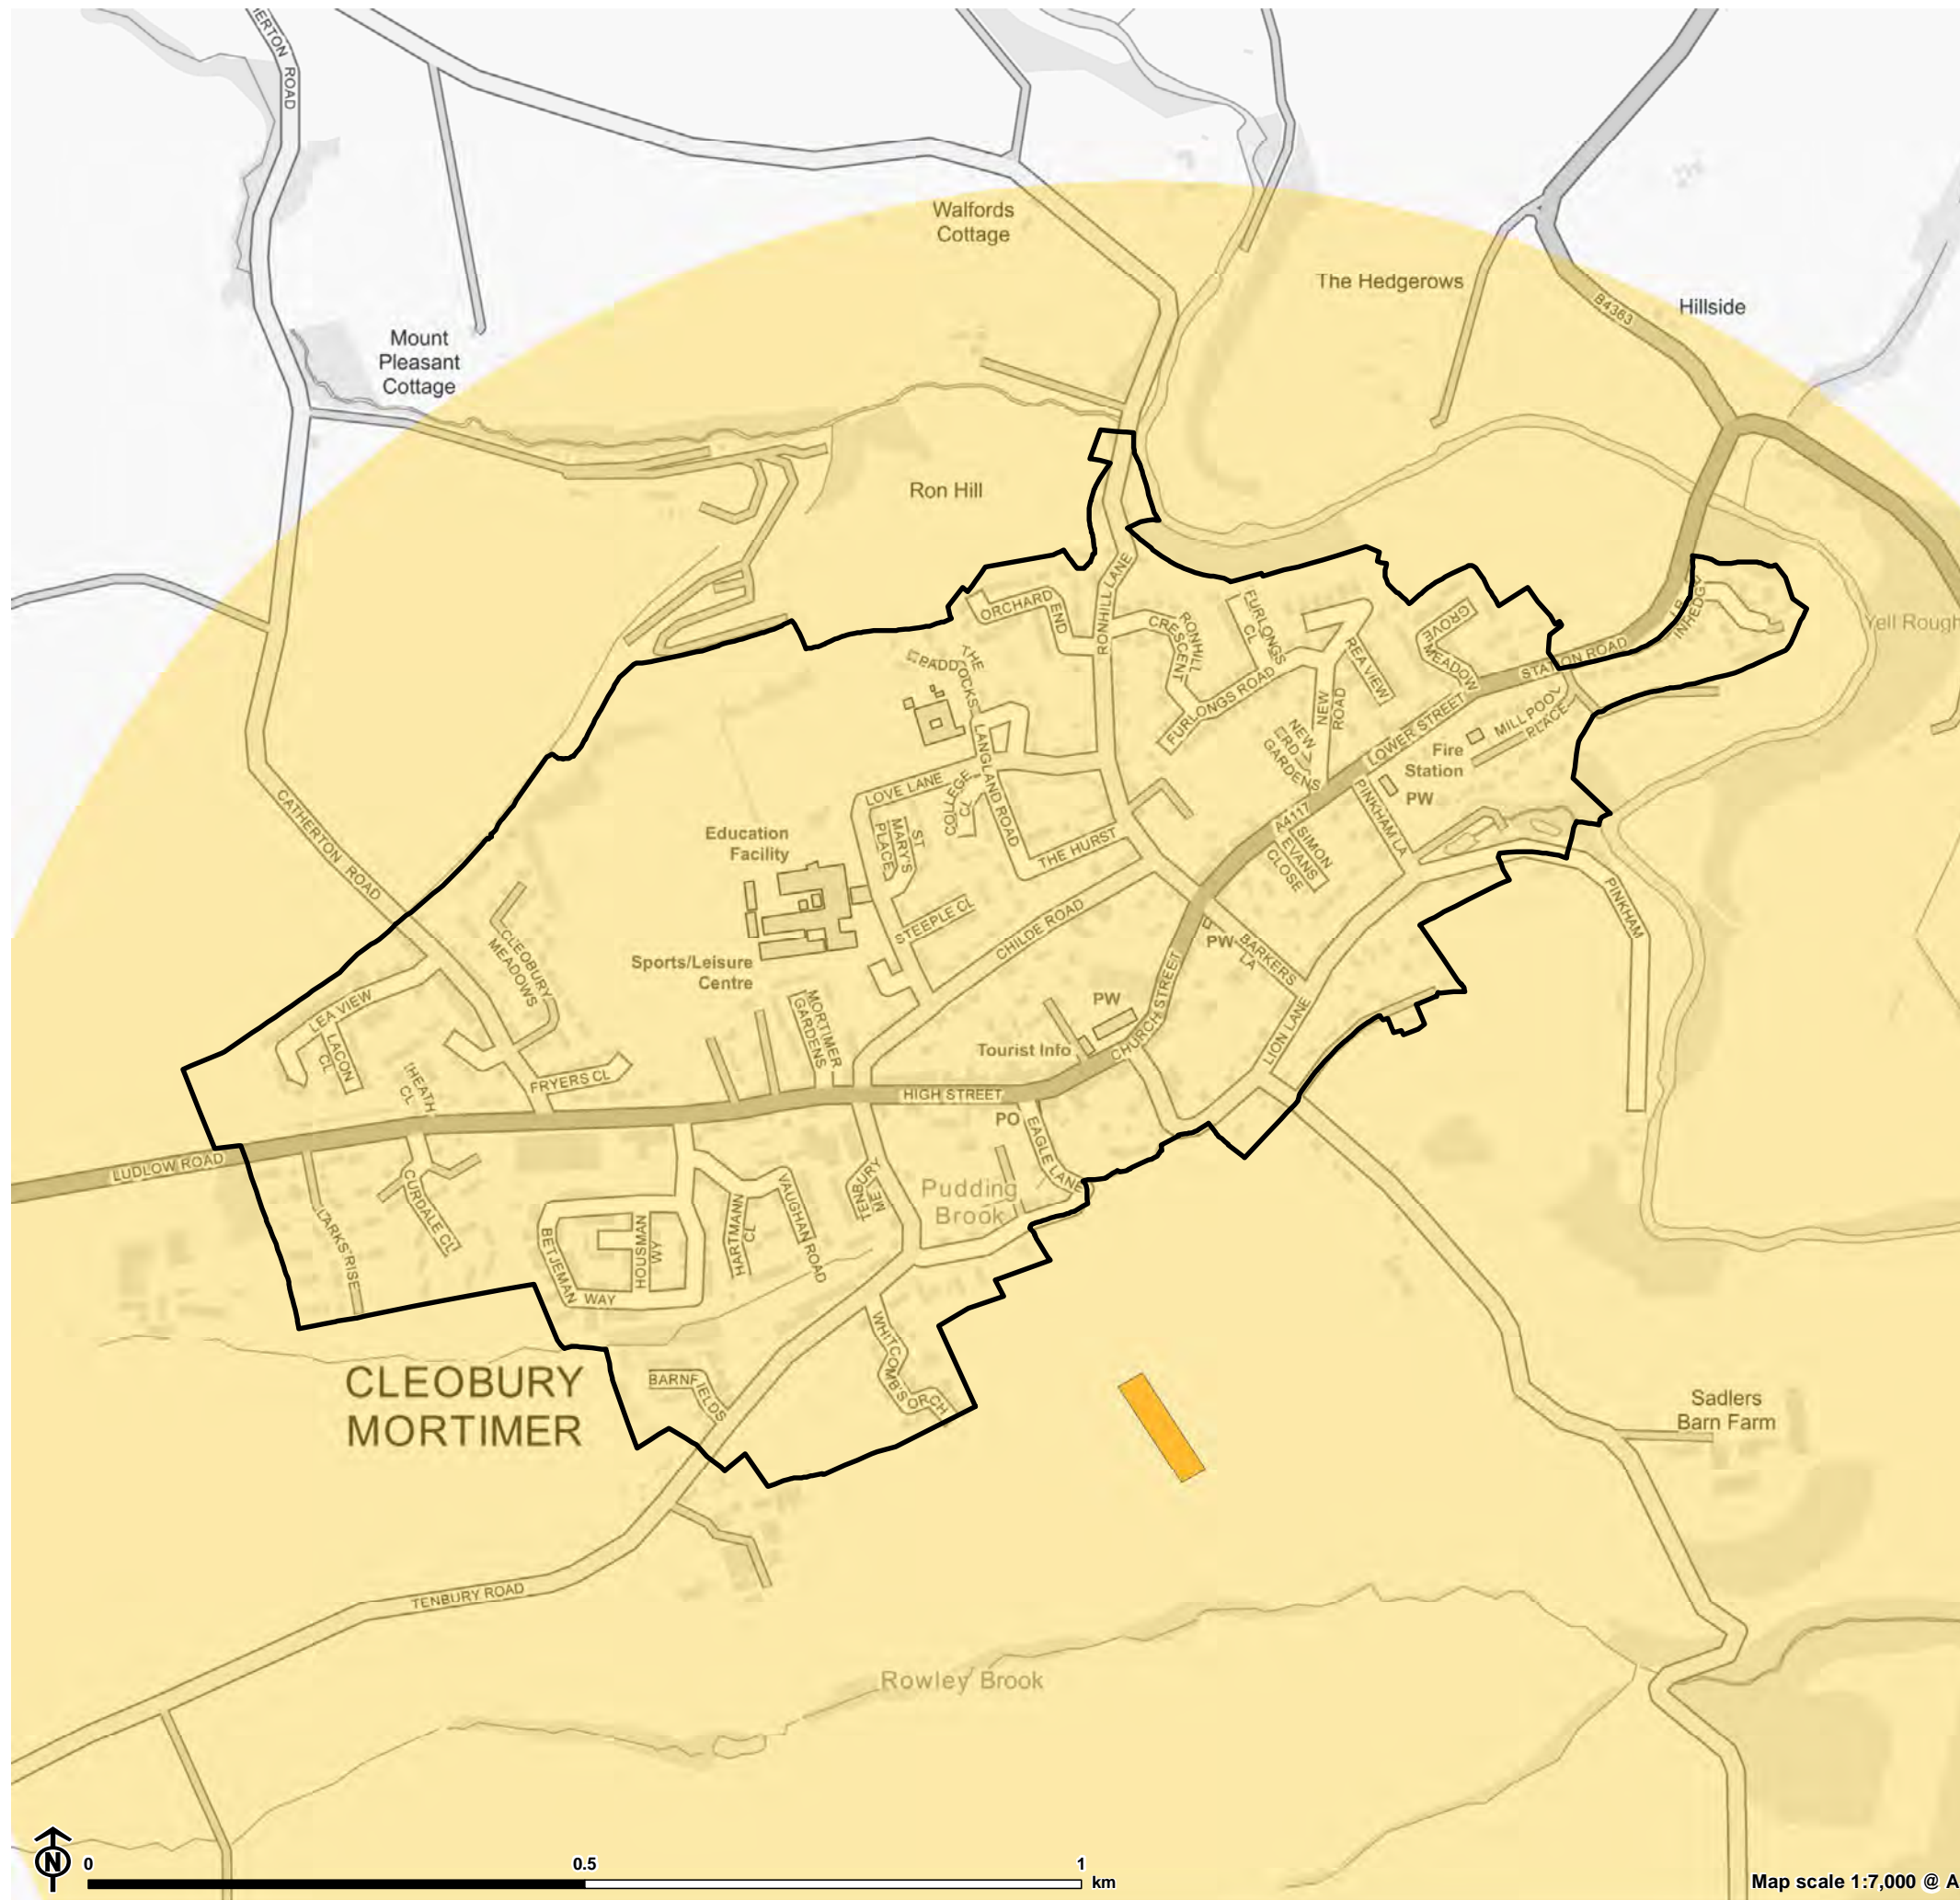

Figure 5.4: Allotment Access in Broseley

Figure 5.5: Allotment Access in Church Stretton

- Settlement
- Open space typology**
- Allotments
- 1.2km access buffer**
- Limited access: members or tenants only

Map scale 1:10,000 @ A3

Figure 5.6: Allotment Access in Cleobury Mortimer

- Settlement
- Open space typology**
- Allotments
- 1.2km access buffer**
- Limited access: members or tenants only

Map scale 1:7,000 @ A3

Figure 5.7: Allotment Access in Clive Barracks at Tern Hill

- Settlement
- 1.2km access buffer
- Limited access: members or tenants only

Figure 5.8: Allotment Access in Craven Arms

Settlement

Map scale 1:8,000 @ A3

Figure 5.14: Allotment Access in Much Wenlock

- Settlement
- Open space typology**
- Allotments
- 1.2km access buffer**
- Limited access: members or tenants only

Map scale 1:8,000 @ A3

Figure 5.15: Allotment Access in Oswestry