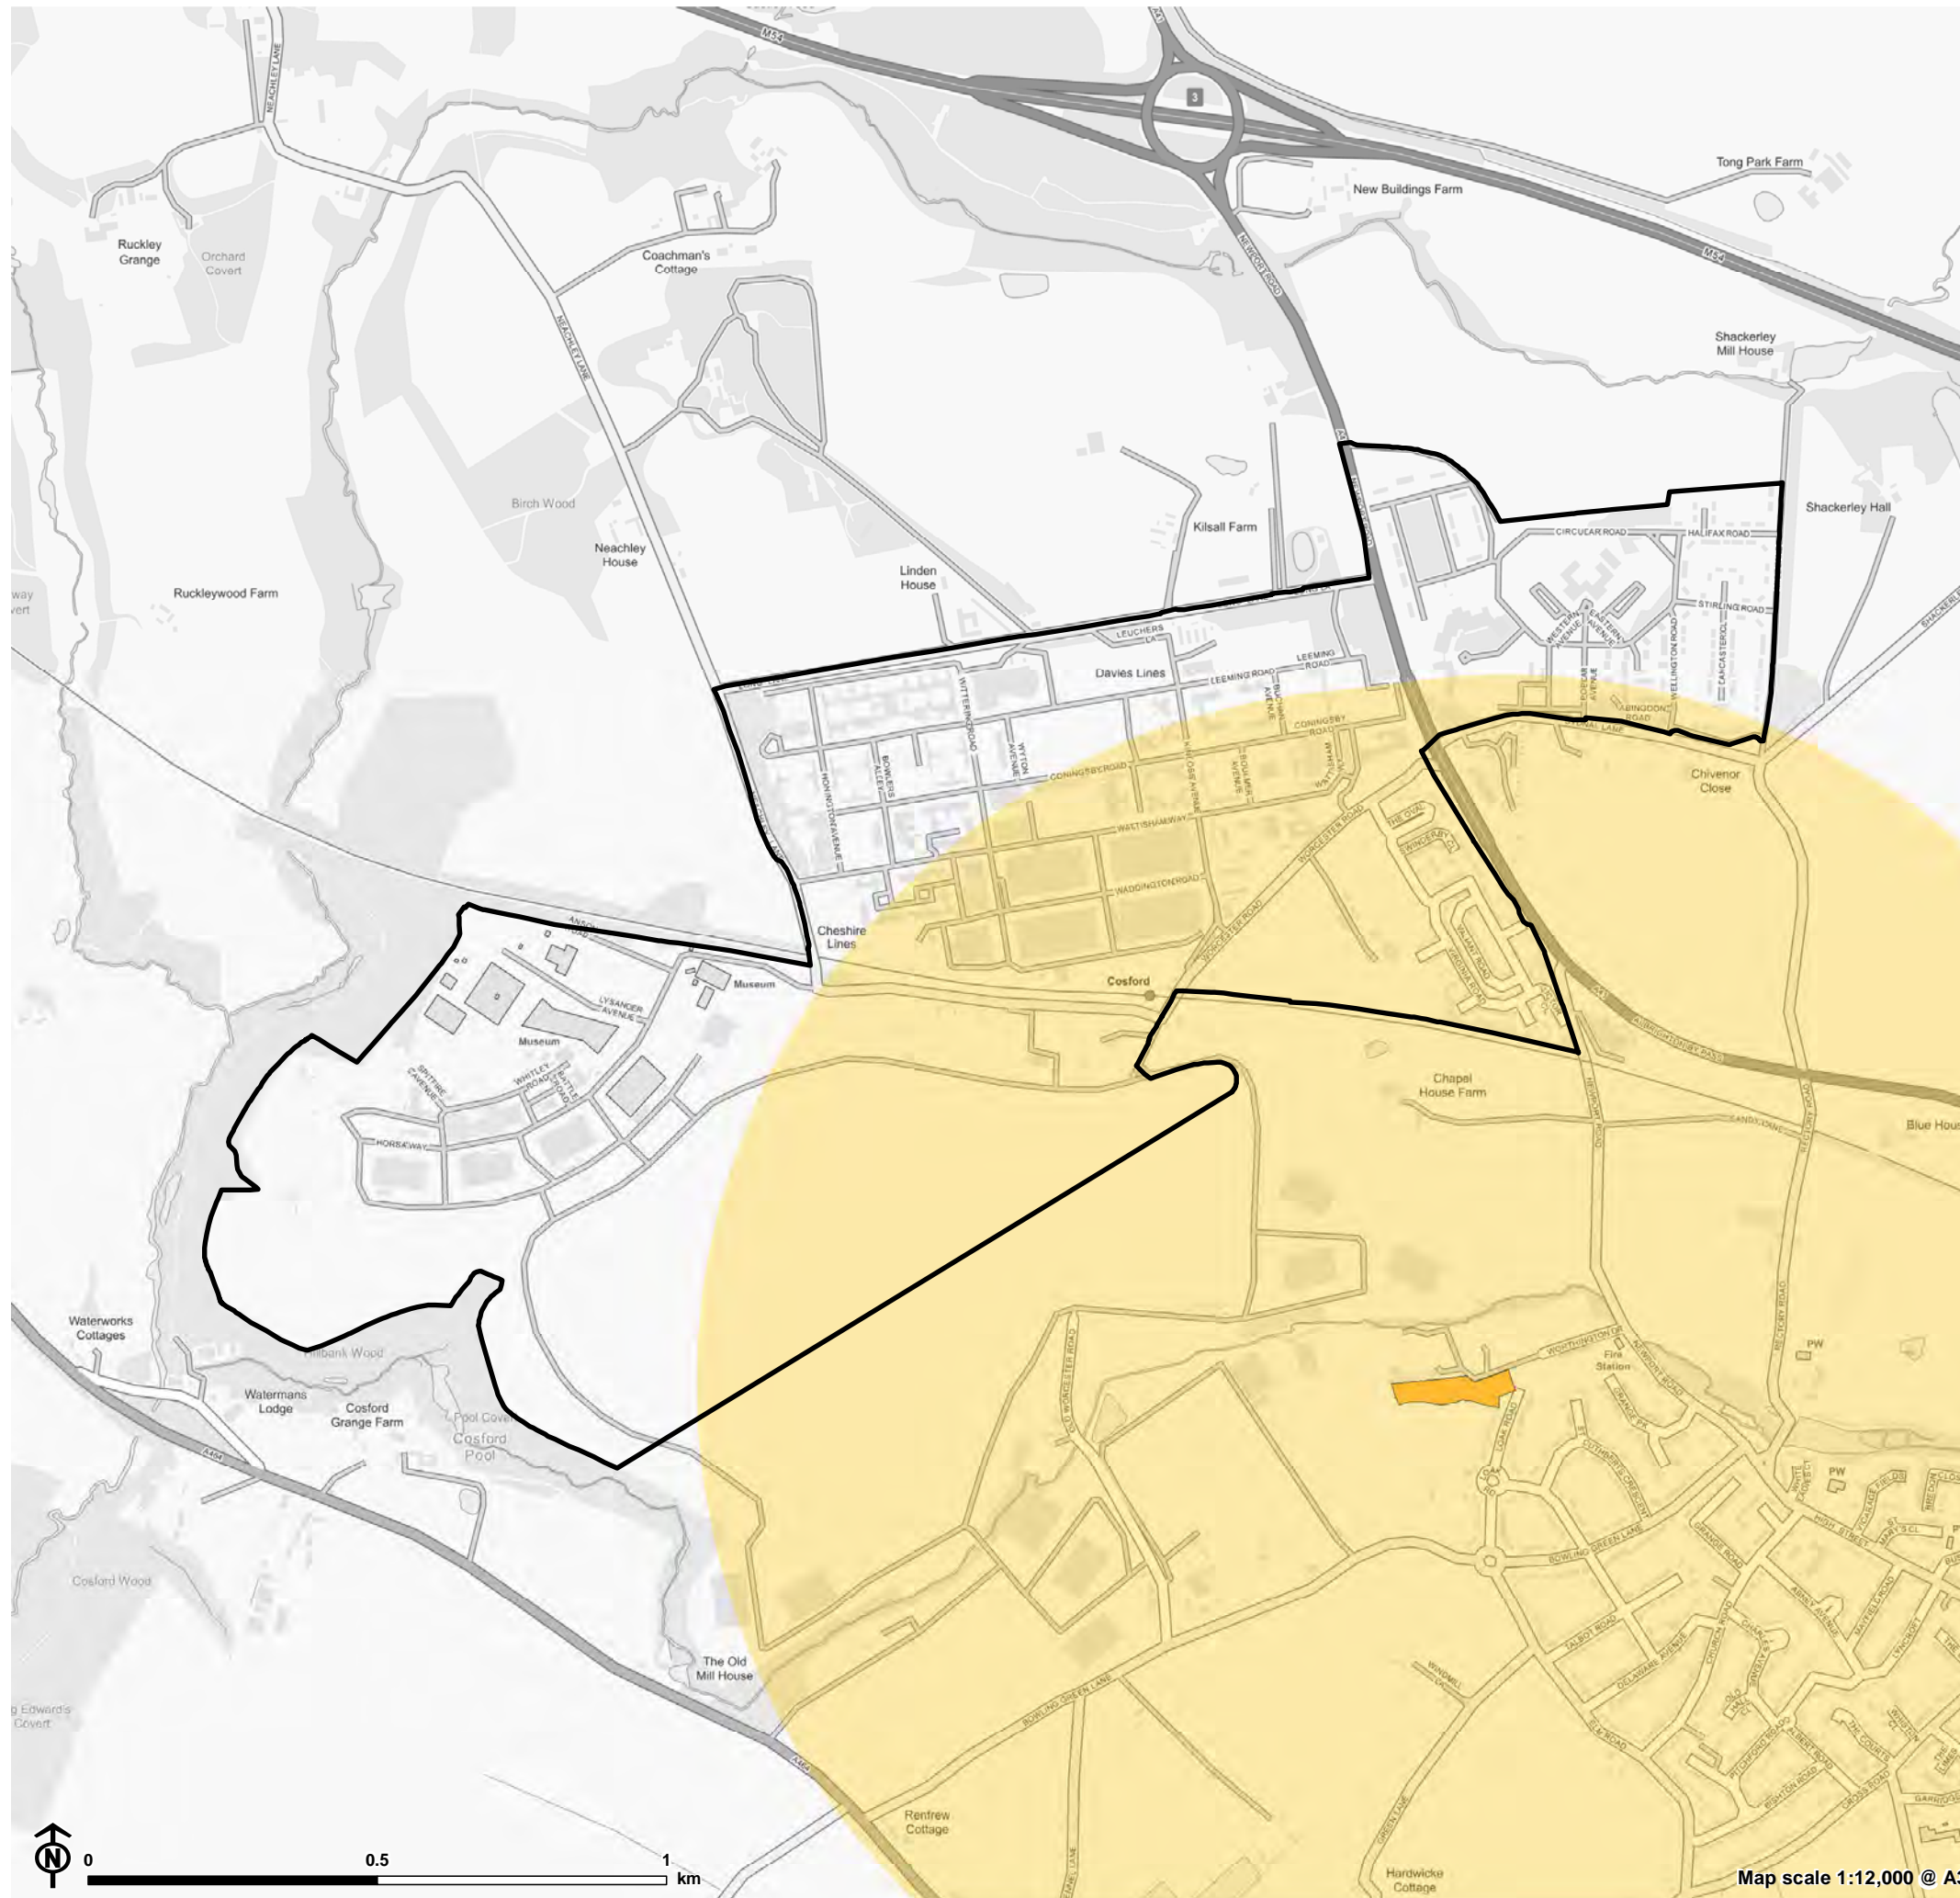

Figure 5.4: Allotment Access in Broseley

Figure 5.5: Allotment Access in Church Stretton

- Settlement
- Open space typology**
- Allotments
- 1.2km access buffer**
- Limited access: members or tenants only

Map scale 1:11,000 @ A3

Figure 5.13: Allotment Access in Market Drayton

- Settlement
- Open space typology**
- Allotments
- 1.2km access buffer**
- Limited access: members or tenants only

Map scale 1:19,000 @ A3

Figure 5.14: Allotment Access in Much Wenlock

- Settlement
- Open space typology**
- Allotments
- 1.2km access buffer**
- Limited access: members or tenants only

Map scale 1:8,000 @ A3

Figure 5.15: Allotment Access in Oswestry

- Settlement
- Open space typology**
- Allotments
- 1.2km access buffer**
- Limited access: members or tenants only

Figure 5.16: Allotment Access in RAF Cosford

- Settlement
- Open space typology**
- Allotments
- 1.2km access buffer**
- Limited access: members or tenants only