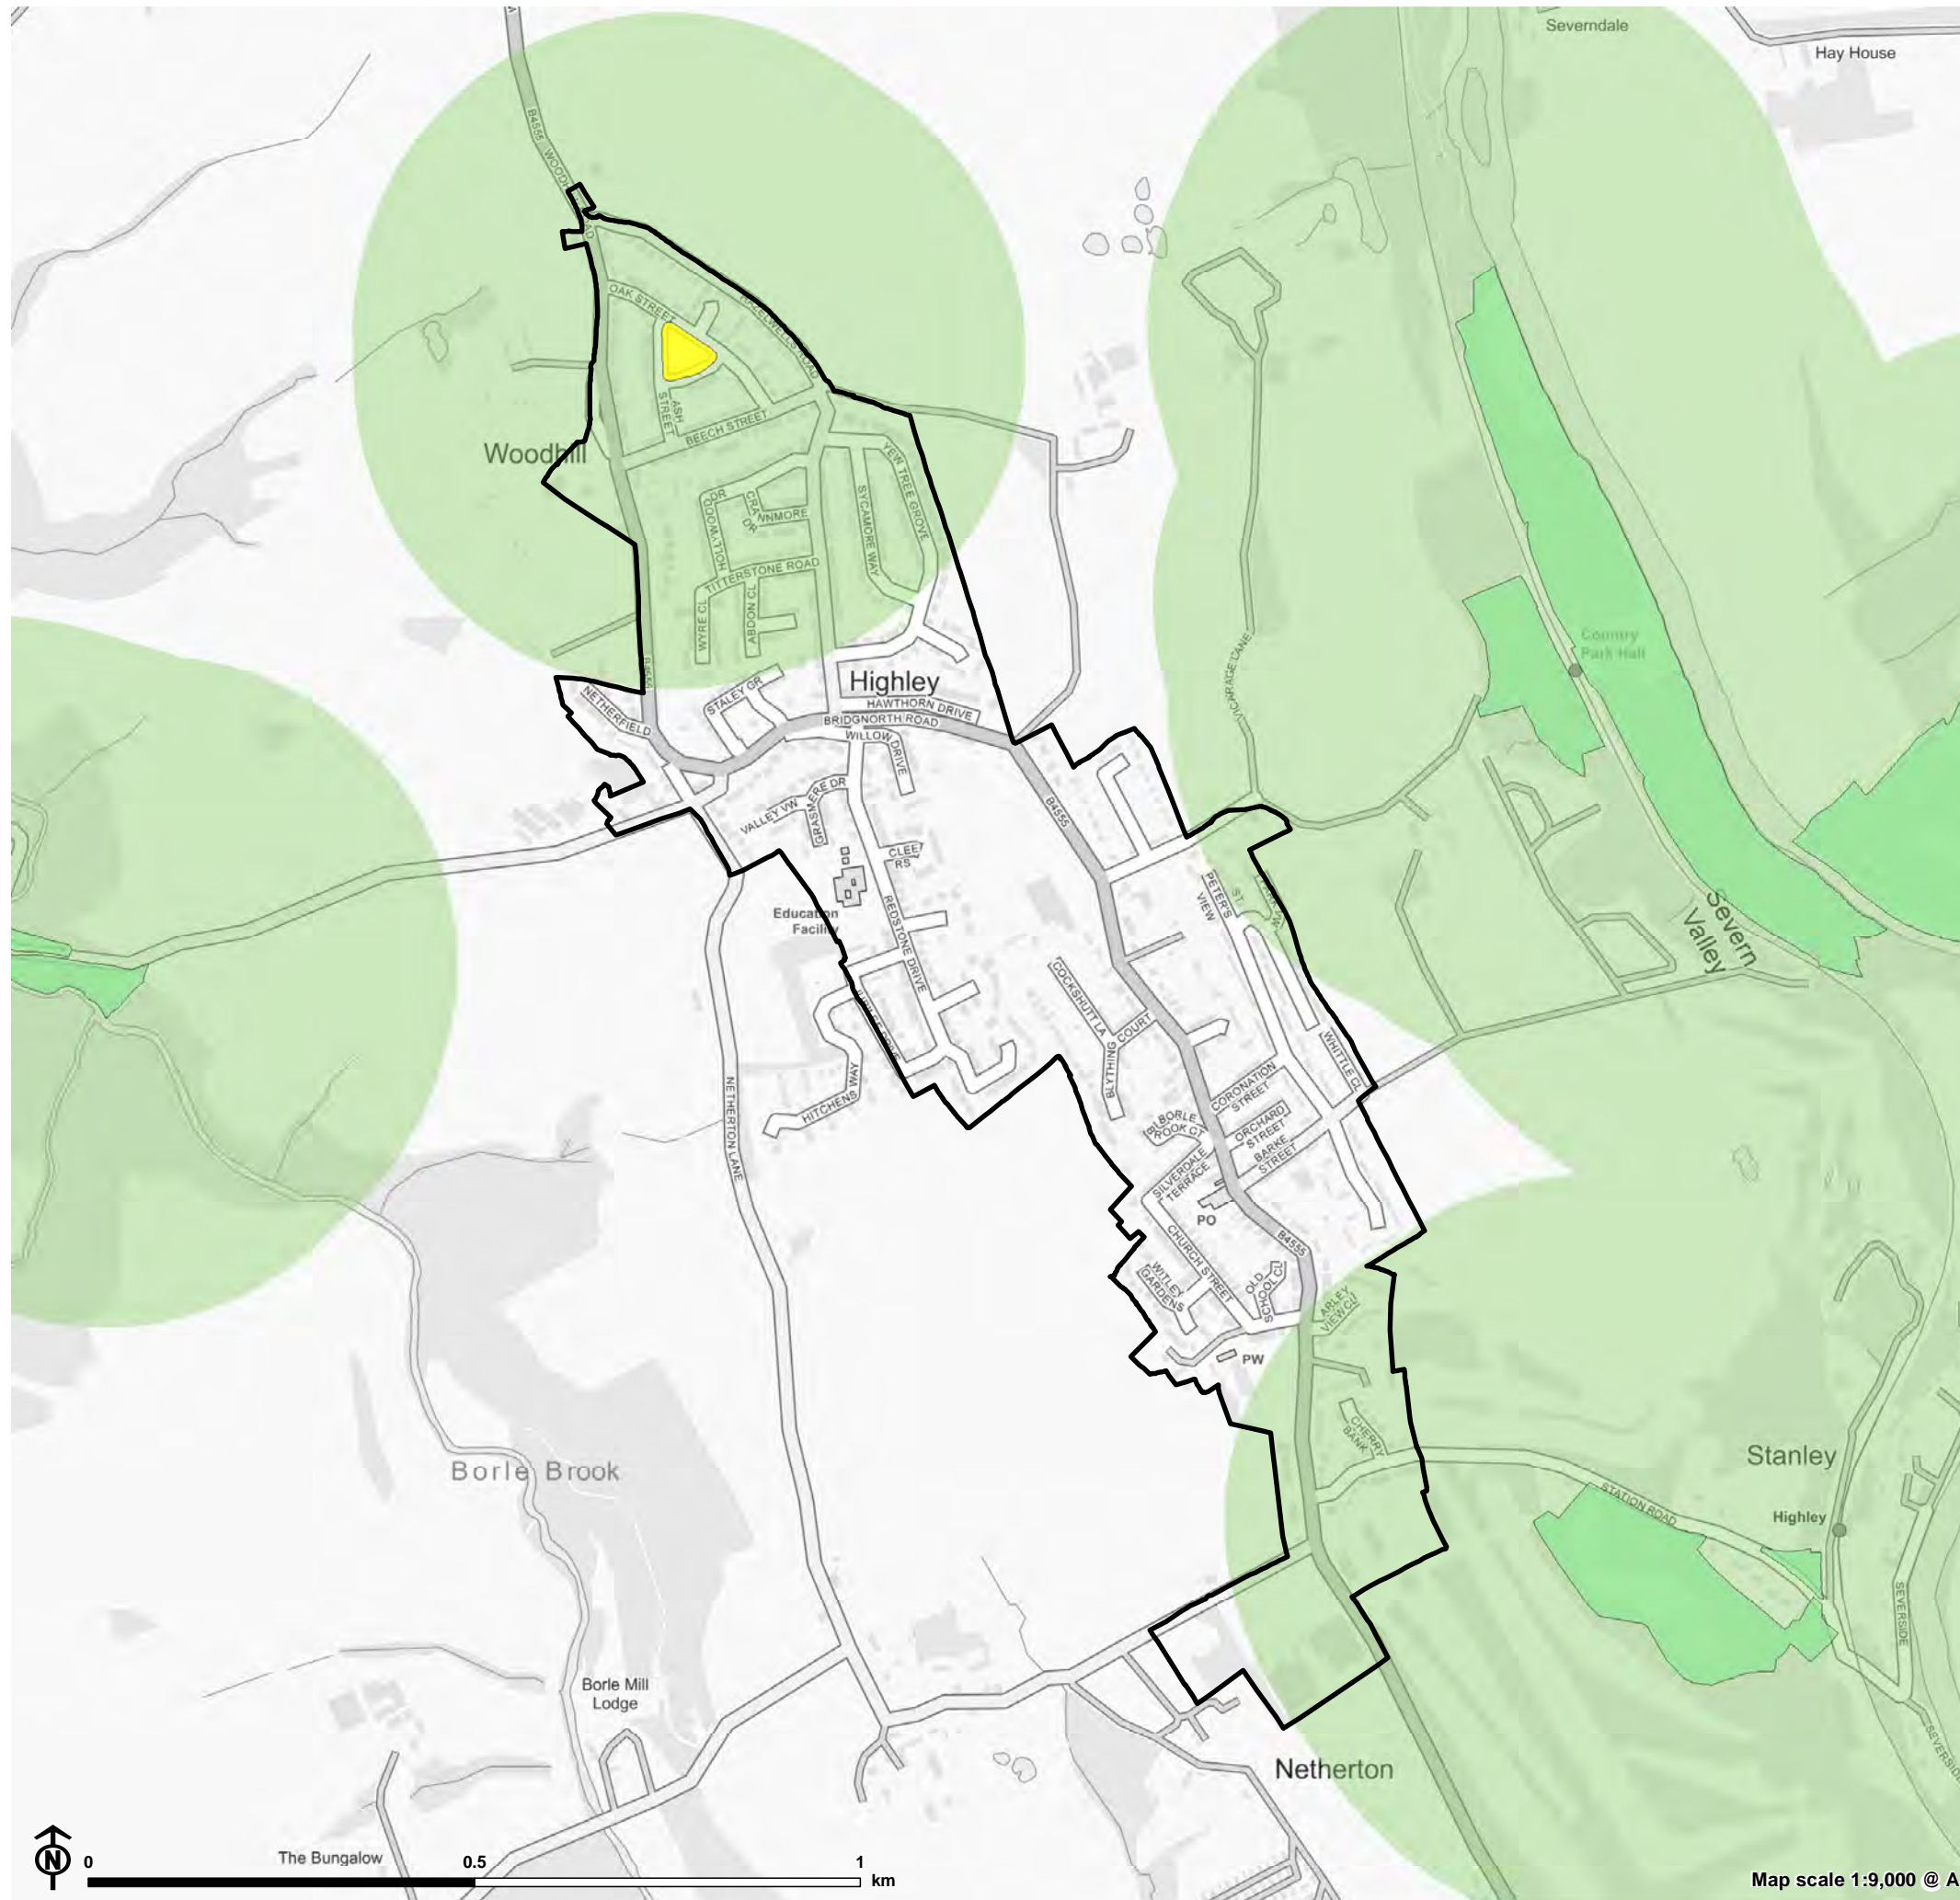

Map scale 1:8,000 @ A3

Figure 3.9: Local Open Space Access in Ellesmere

- Settlement
- Open space typology**
- Natural and Semi Natural Green Space
- Amenity Green Space
- 400m access buffer**
- Freely accessible to public

Map scale 1:8,000 @ A3

Figure 3.10: Local Open Space Access in Highley

- Settlement
- Open space typology**
- Natural and Semi Natural Green Space
- Amenity Green Space
- 400m access buffer**
- Freely accessible to public