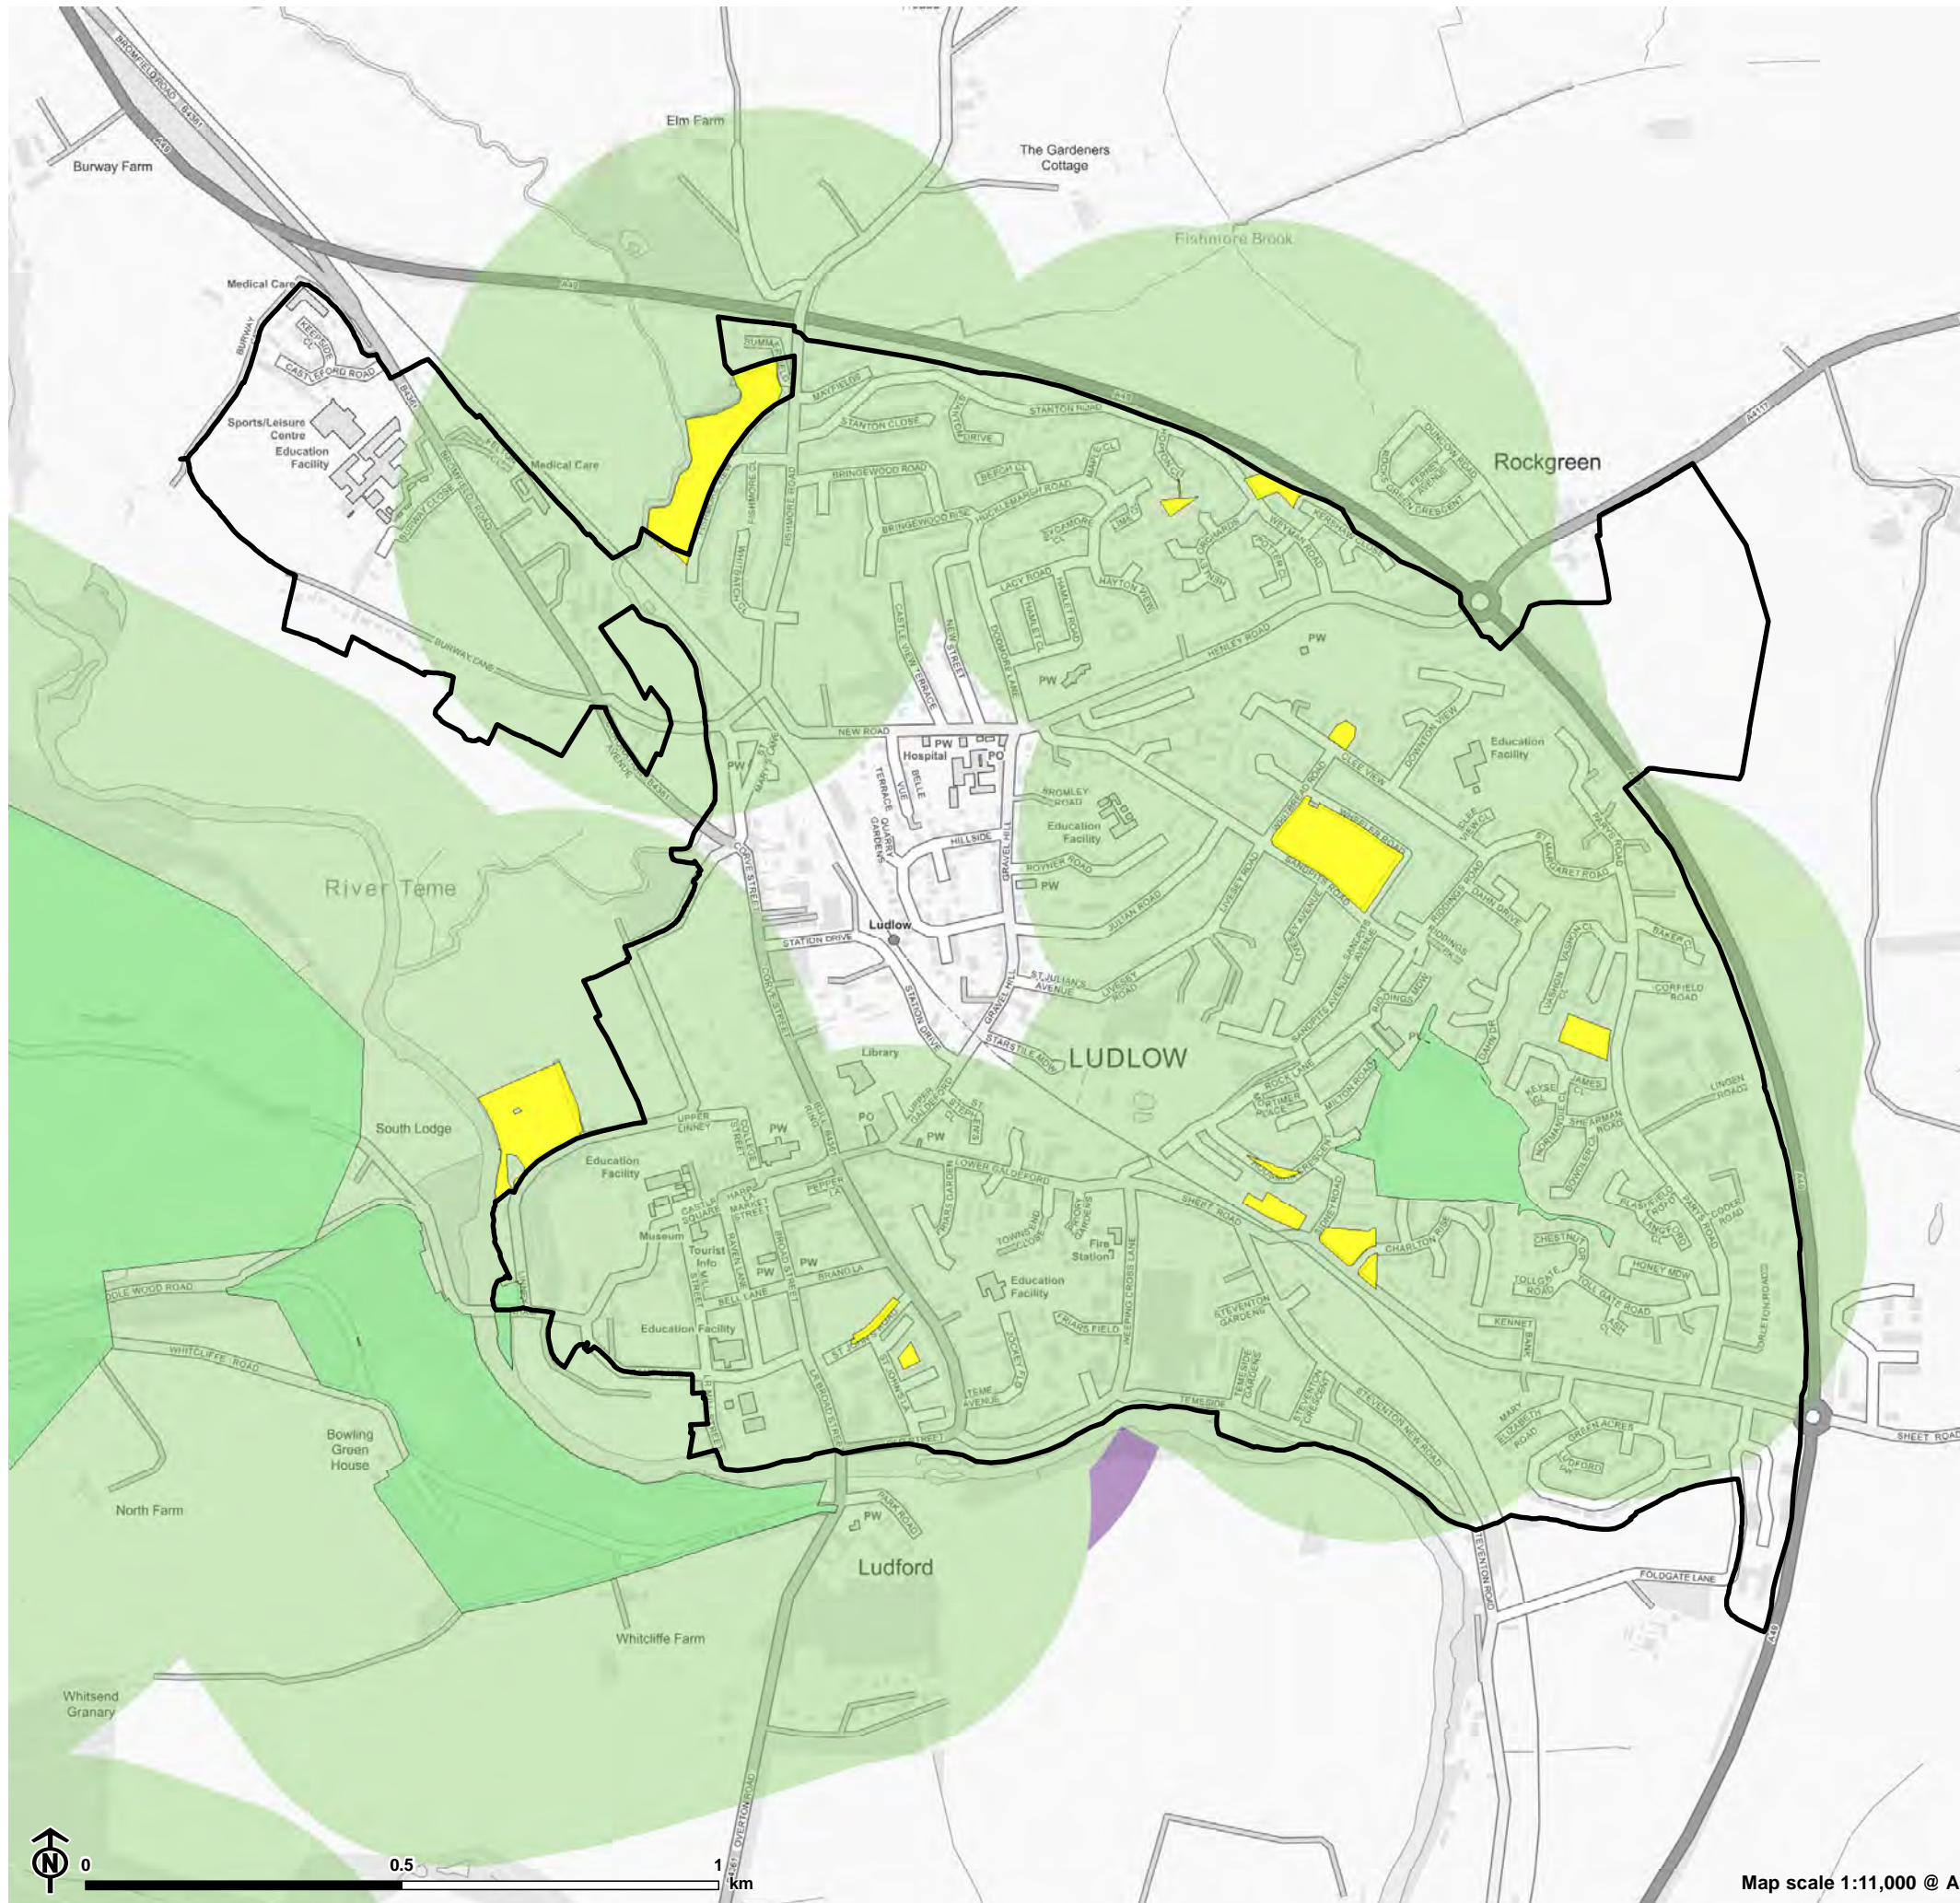

Map scale 1:8,000 @ A3

Figure 3.9: Local Open Space Access in Ellesmere

- Settlement
- Open space typology**
- Natural and Semi Natural Green Space
- Amenity Green Space
- 400m access buffer**
- Freely accessible to public

Map scale 1:9,000 @ A3

Figure 3.11: Local Open Space Access in Ironbridge Power Station

- Settlement
- Open space typology**
- Natural and Semi Natural Green Space
- Amenity Green Space
- 400m access buffer**
- Freely accessible to public
- Unknown

Map scale 1:10,000 @ A3

Figure 3.12: Local Open Space Access in Ludlow

- Settlement
- Open space typology**
- Natural and Semi Natural Green Space
- Amenity Green Space
- 400m access buffer**
- Freely accessible to public
- Unknown

Map scale 1:19,000 @ A3

Figure 3.14: Local Open Space Access in Much Wenlock

- Settlement
- Open space typology**
- Natural and Semi Natural Green Space
- Amenity Green Space
- 400m access buffer**
- Freely accessible to public
- Unknown