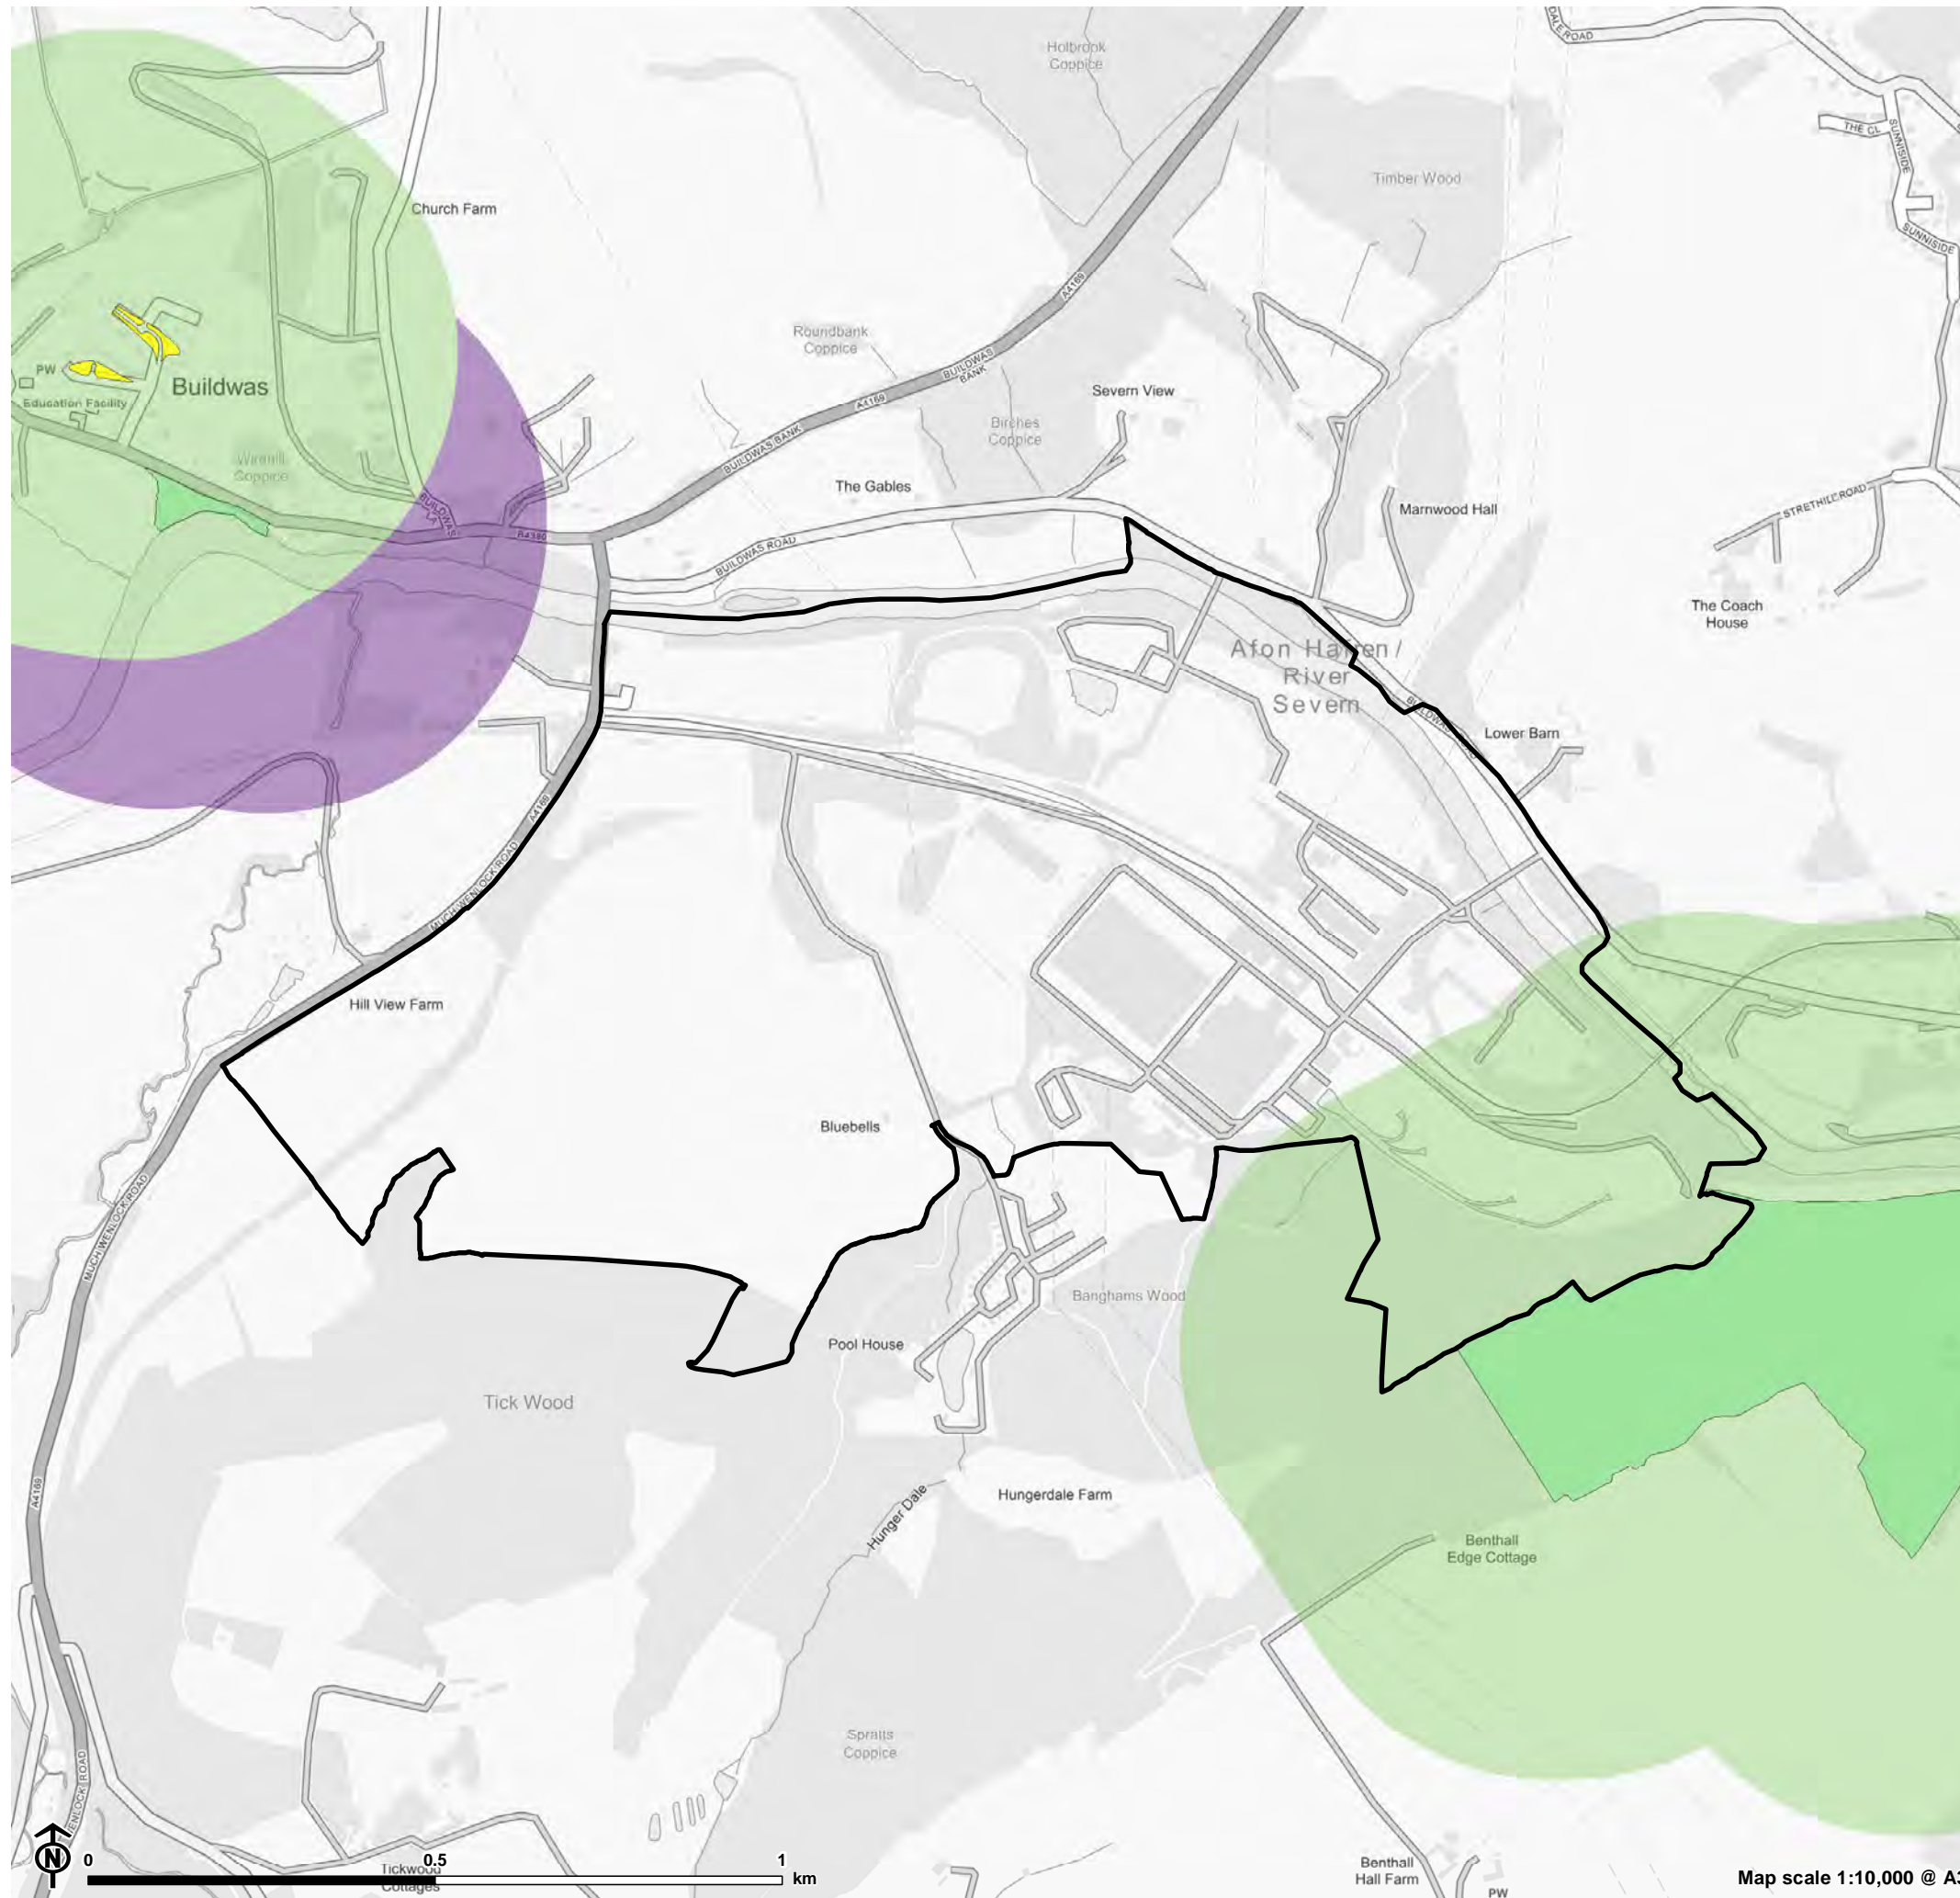

Map scale 1:8,000 @ A3

Figure 3.10: Local Open Space Access in Highley

- Settlement
- Open space typology**
- Natural and Semi Natural Green Space
- Amenity Green Space
- 400m access buffer**
- Freely accessible to public

Map scale 1:9,000 @ A3

Figure 3.11: Local Open Space Access in Ironbridge Power Station

- Settlement
- Open space typology**
- Natural and Semi Natural Green Space
- Amenity Green Space
- 400m access buffer**
- Freely accessible to public
- Unknown