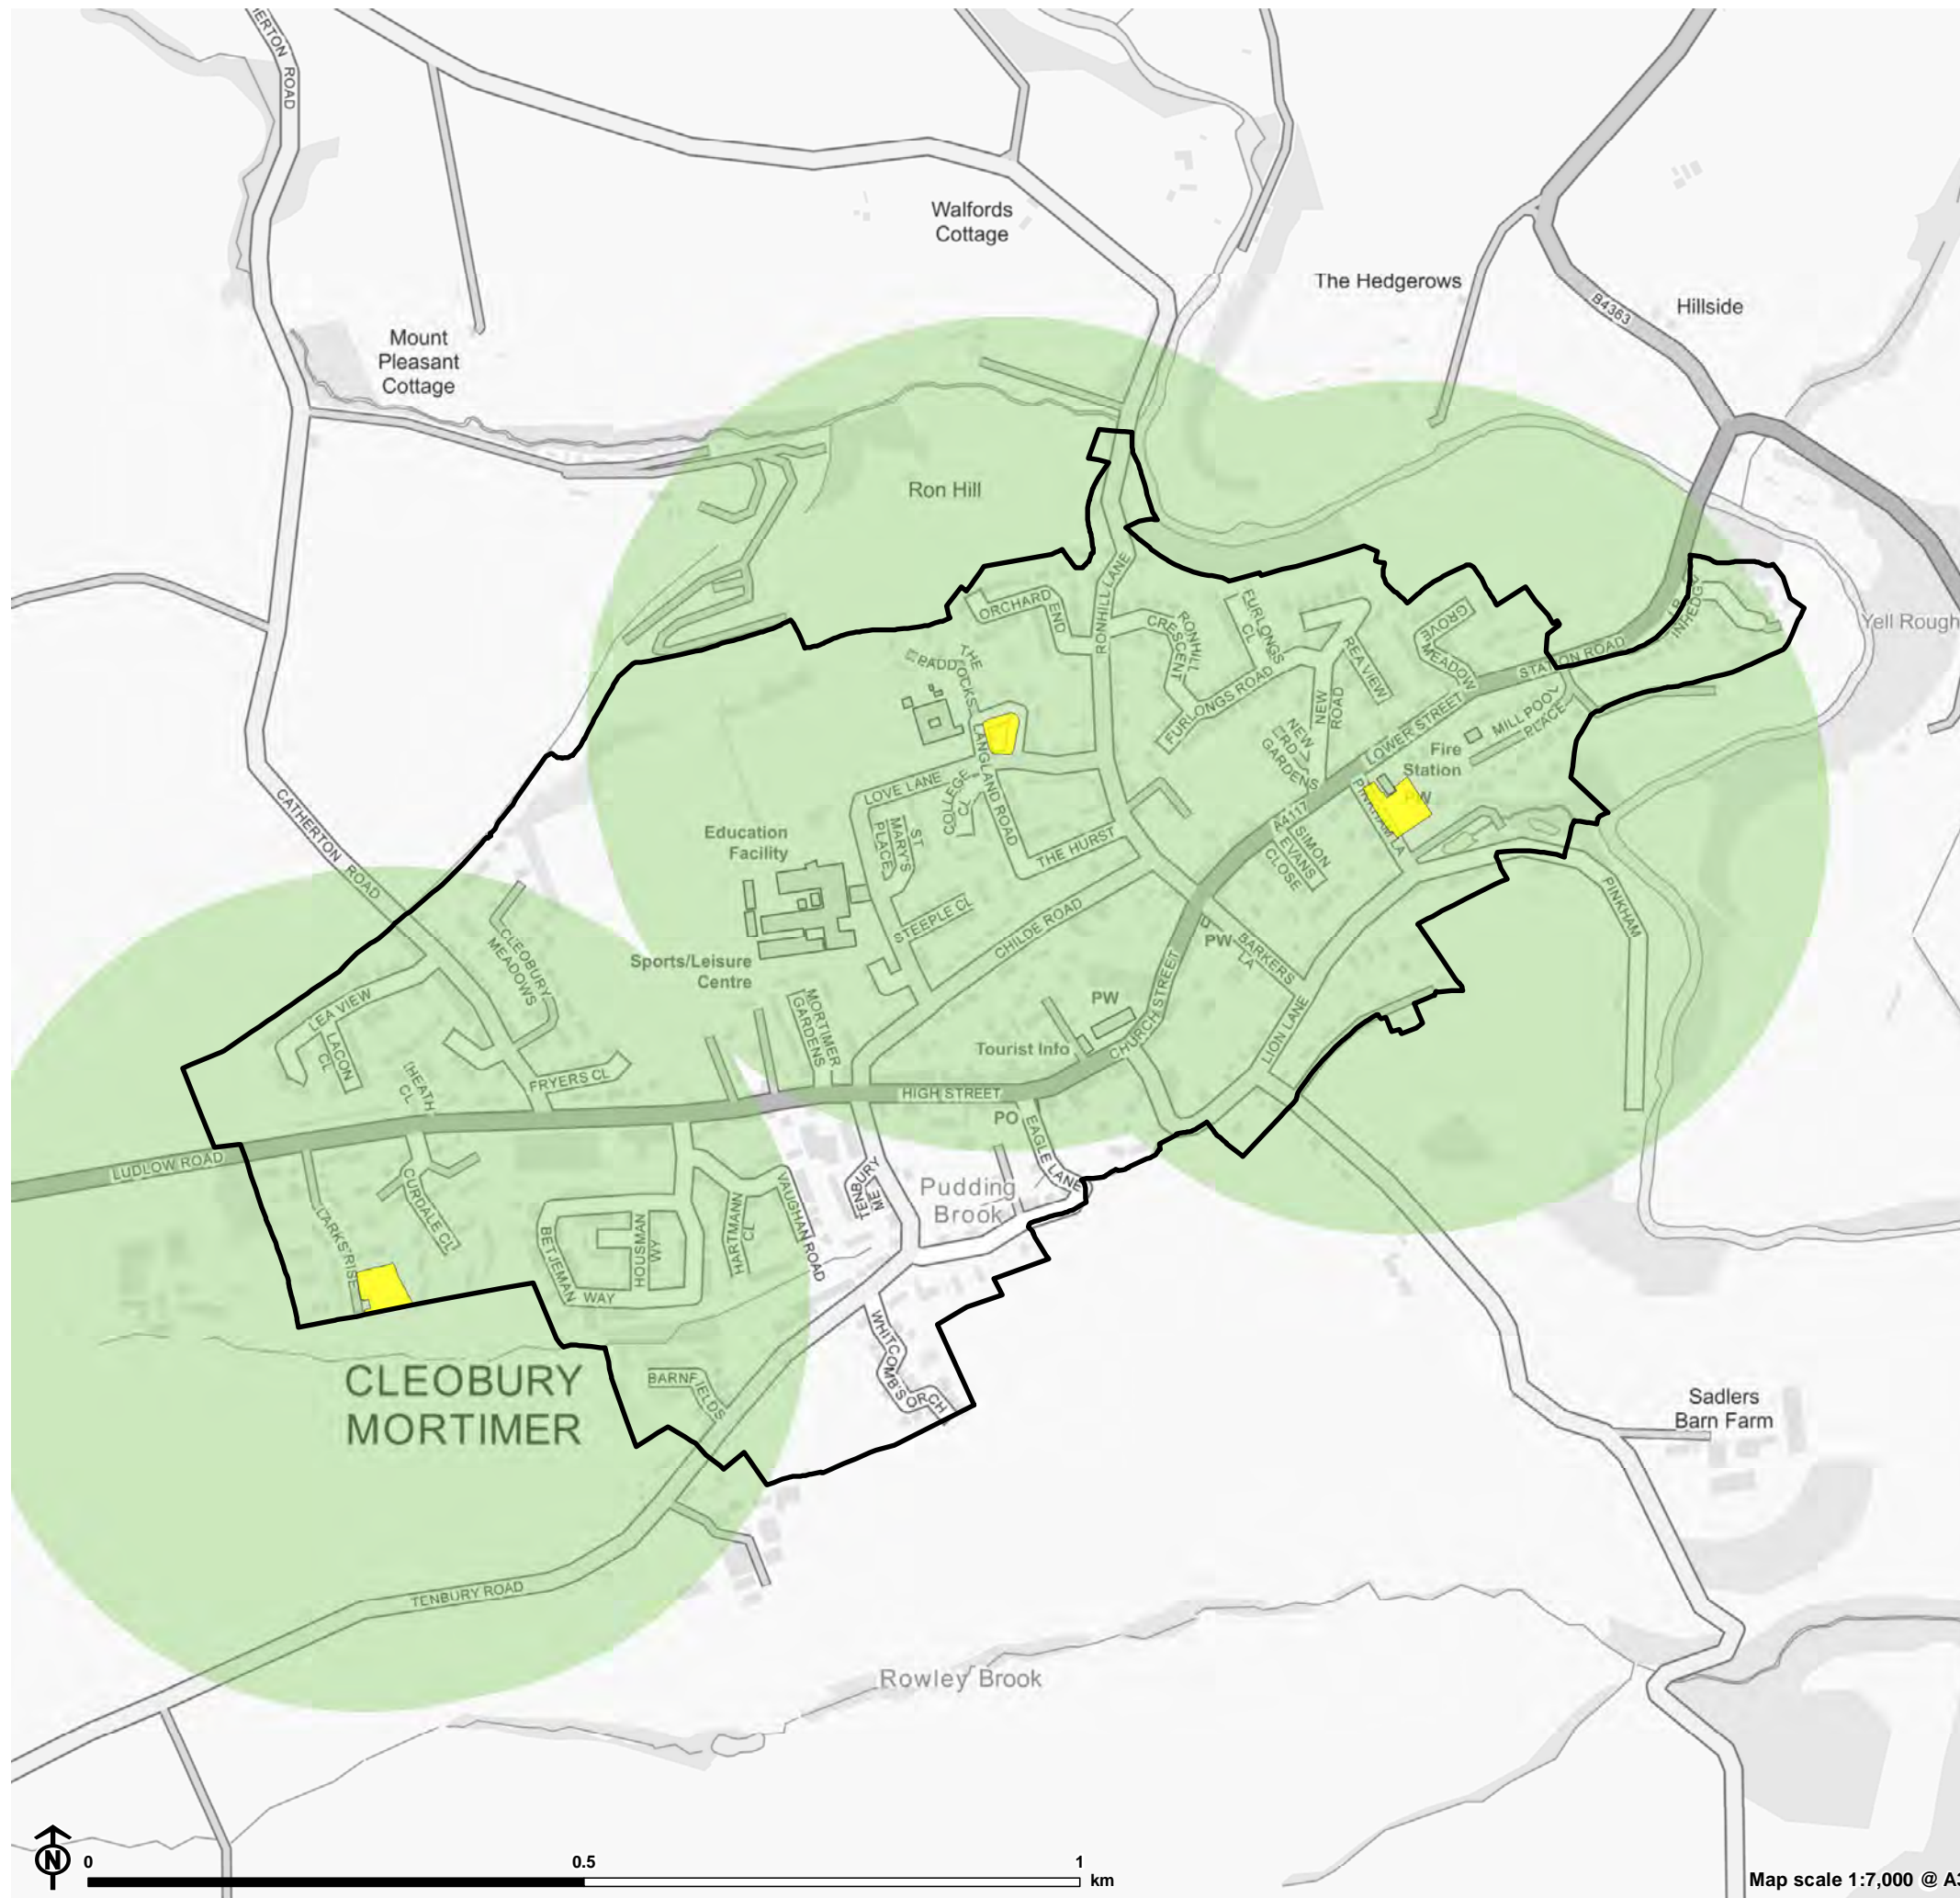

Figure 3.6: Local Open Space Access in Cleobury Mortimer

- Settlement
- Open space typology**
- Amenity Green Space
- 400m access buffer**
- Freely accessible to public

Map scale 1:7,000 @ A3

Figure 3.7: Local Open Space Access in Clive Barracks at Tern Hill