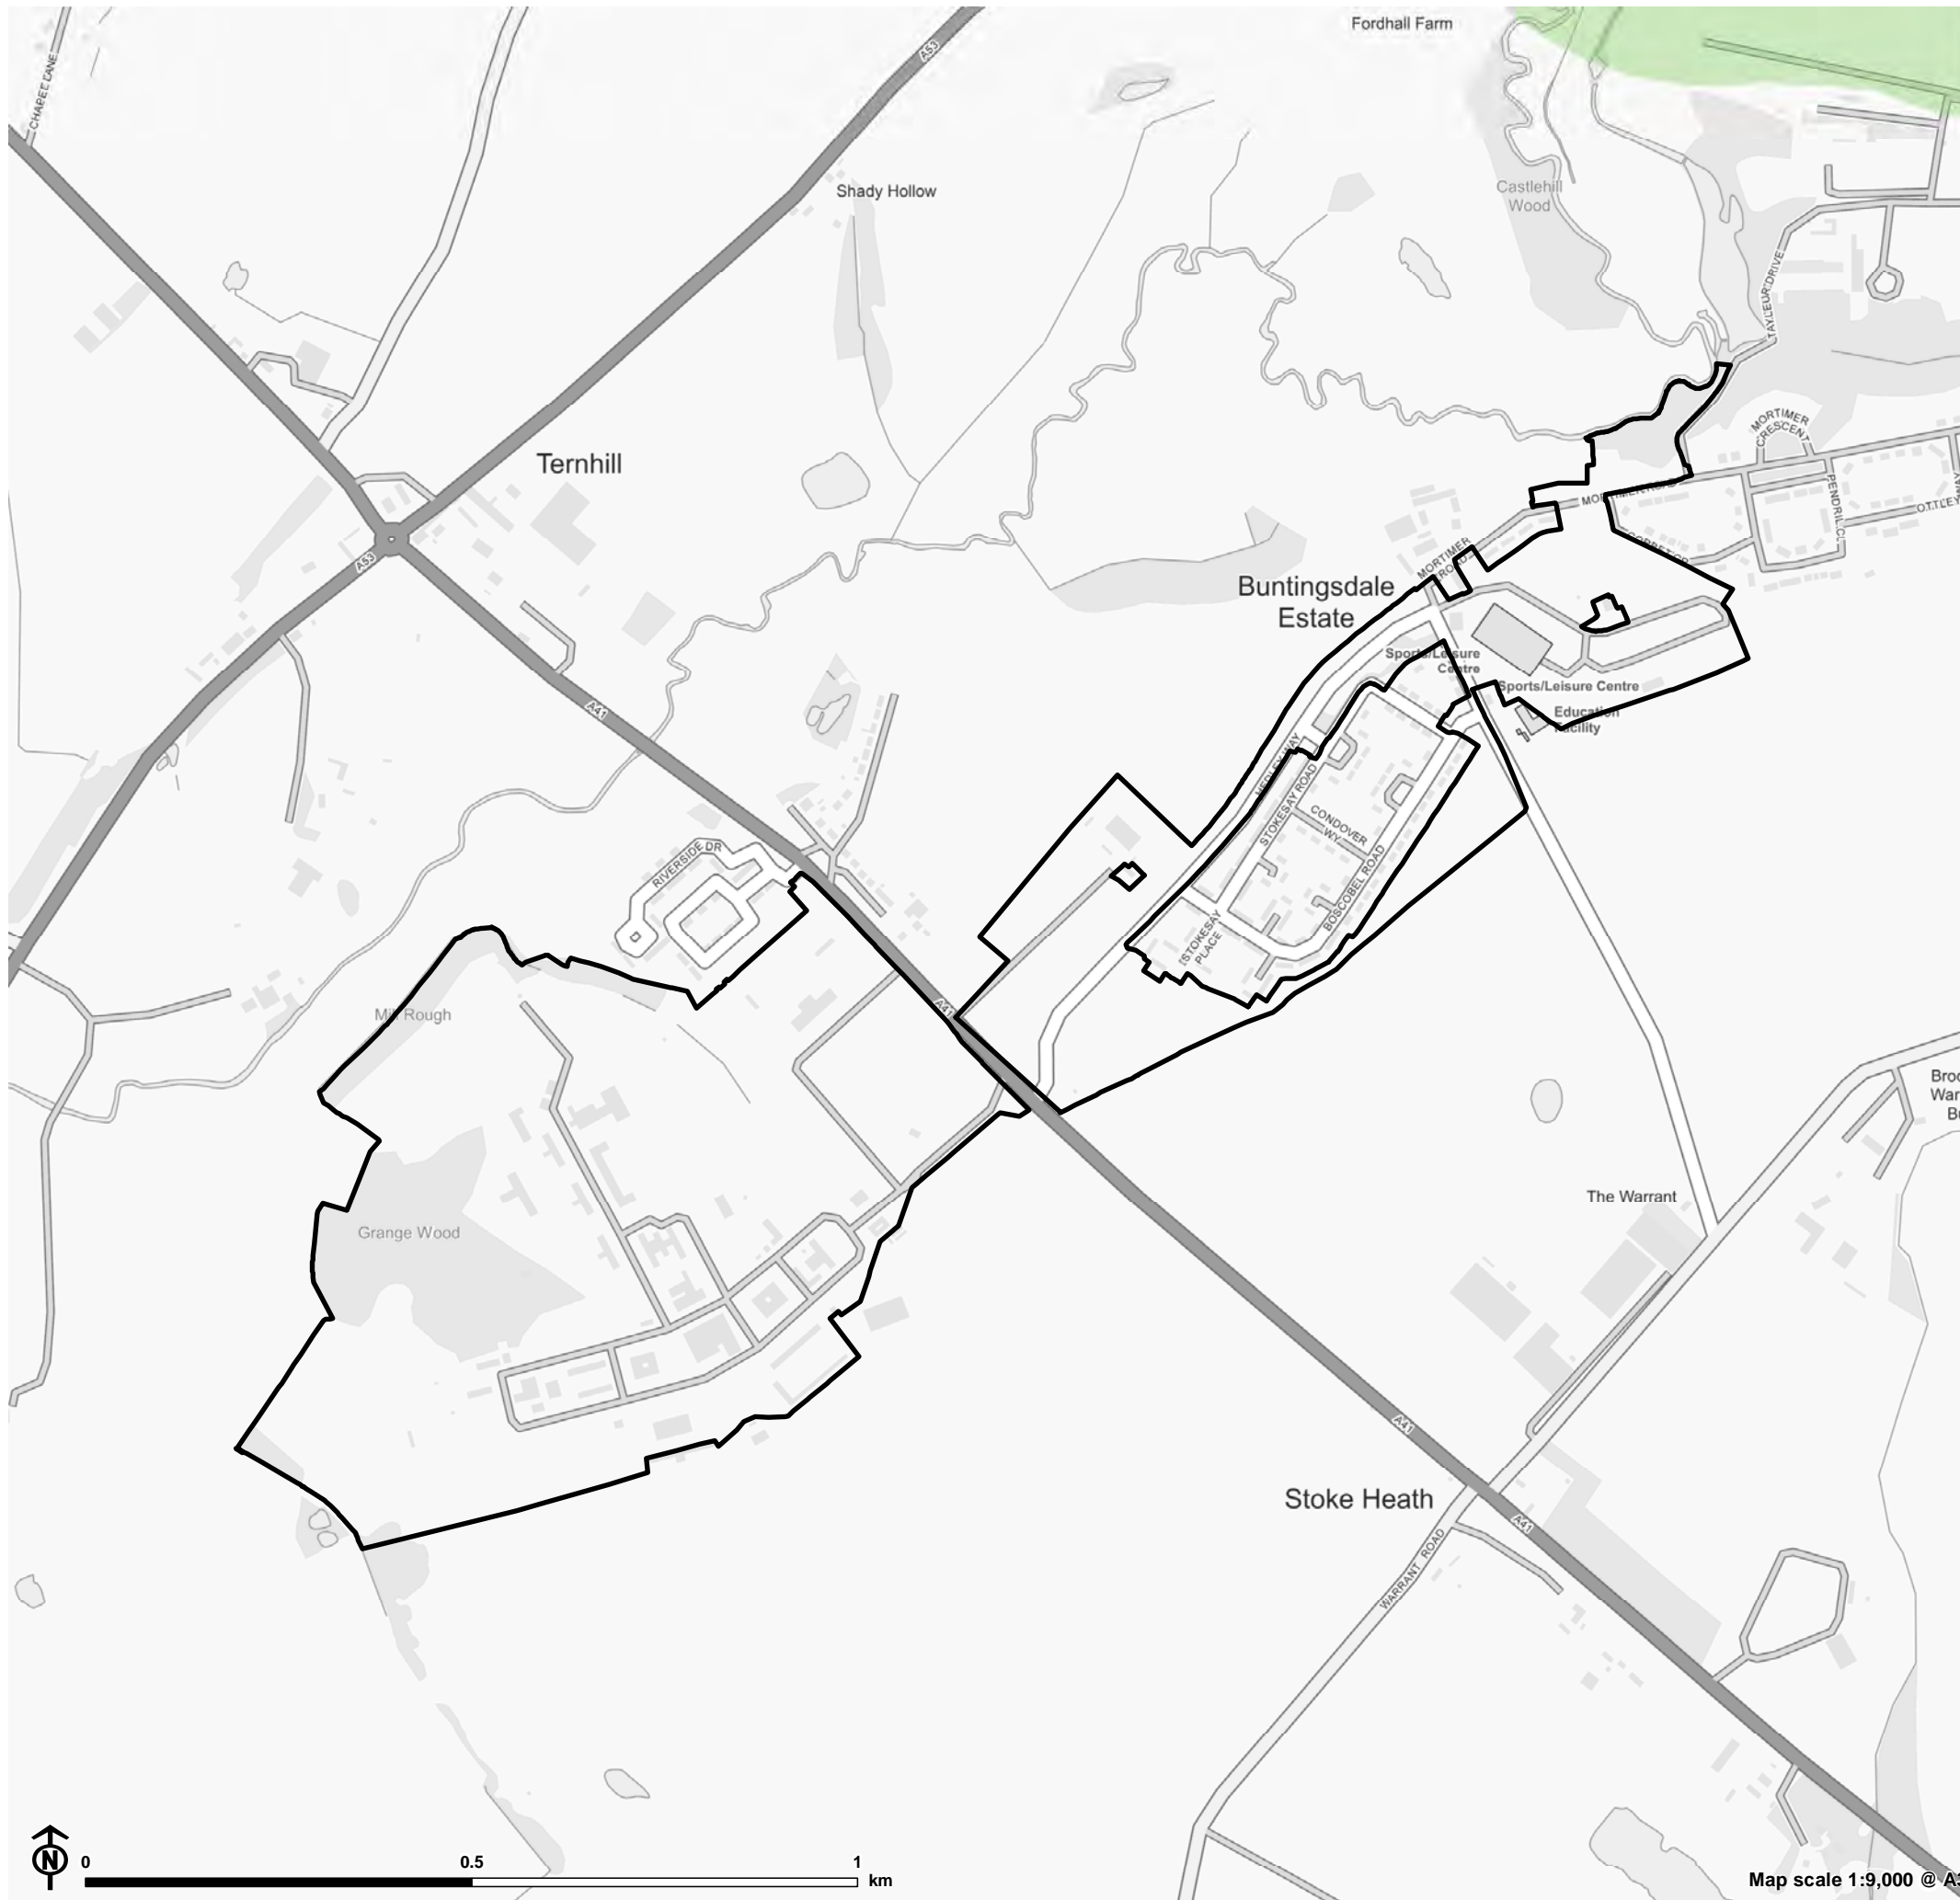

Figure 3.6: Local Open Space Access in Cleobury Mortimer

- Settlement
- Open space typology**
- Amenity Green Space
- 400m access buffer**
- Freely accessible to public

Map scale 1:7,000 @ A3

Figure 3.7: Local Open Space Access in Clive Barracks at Tern Hill

- Settlement
- 400m access buffer
- Freely accessible to public

Map scale 1:9,000 @ A3

Figure 3.8: Local Open Space Access in Craven Arms

- Settlement
- Open space typology**
- Natural and Semi Natural Green Space
- Amenity Green Space
- 400m access buffer**
- Freely accessible to public