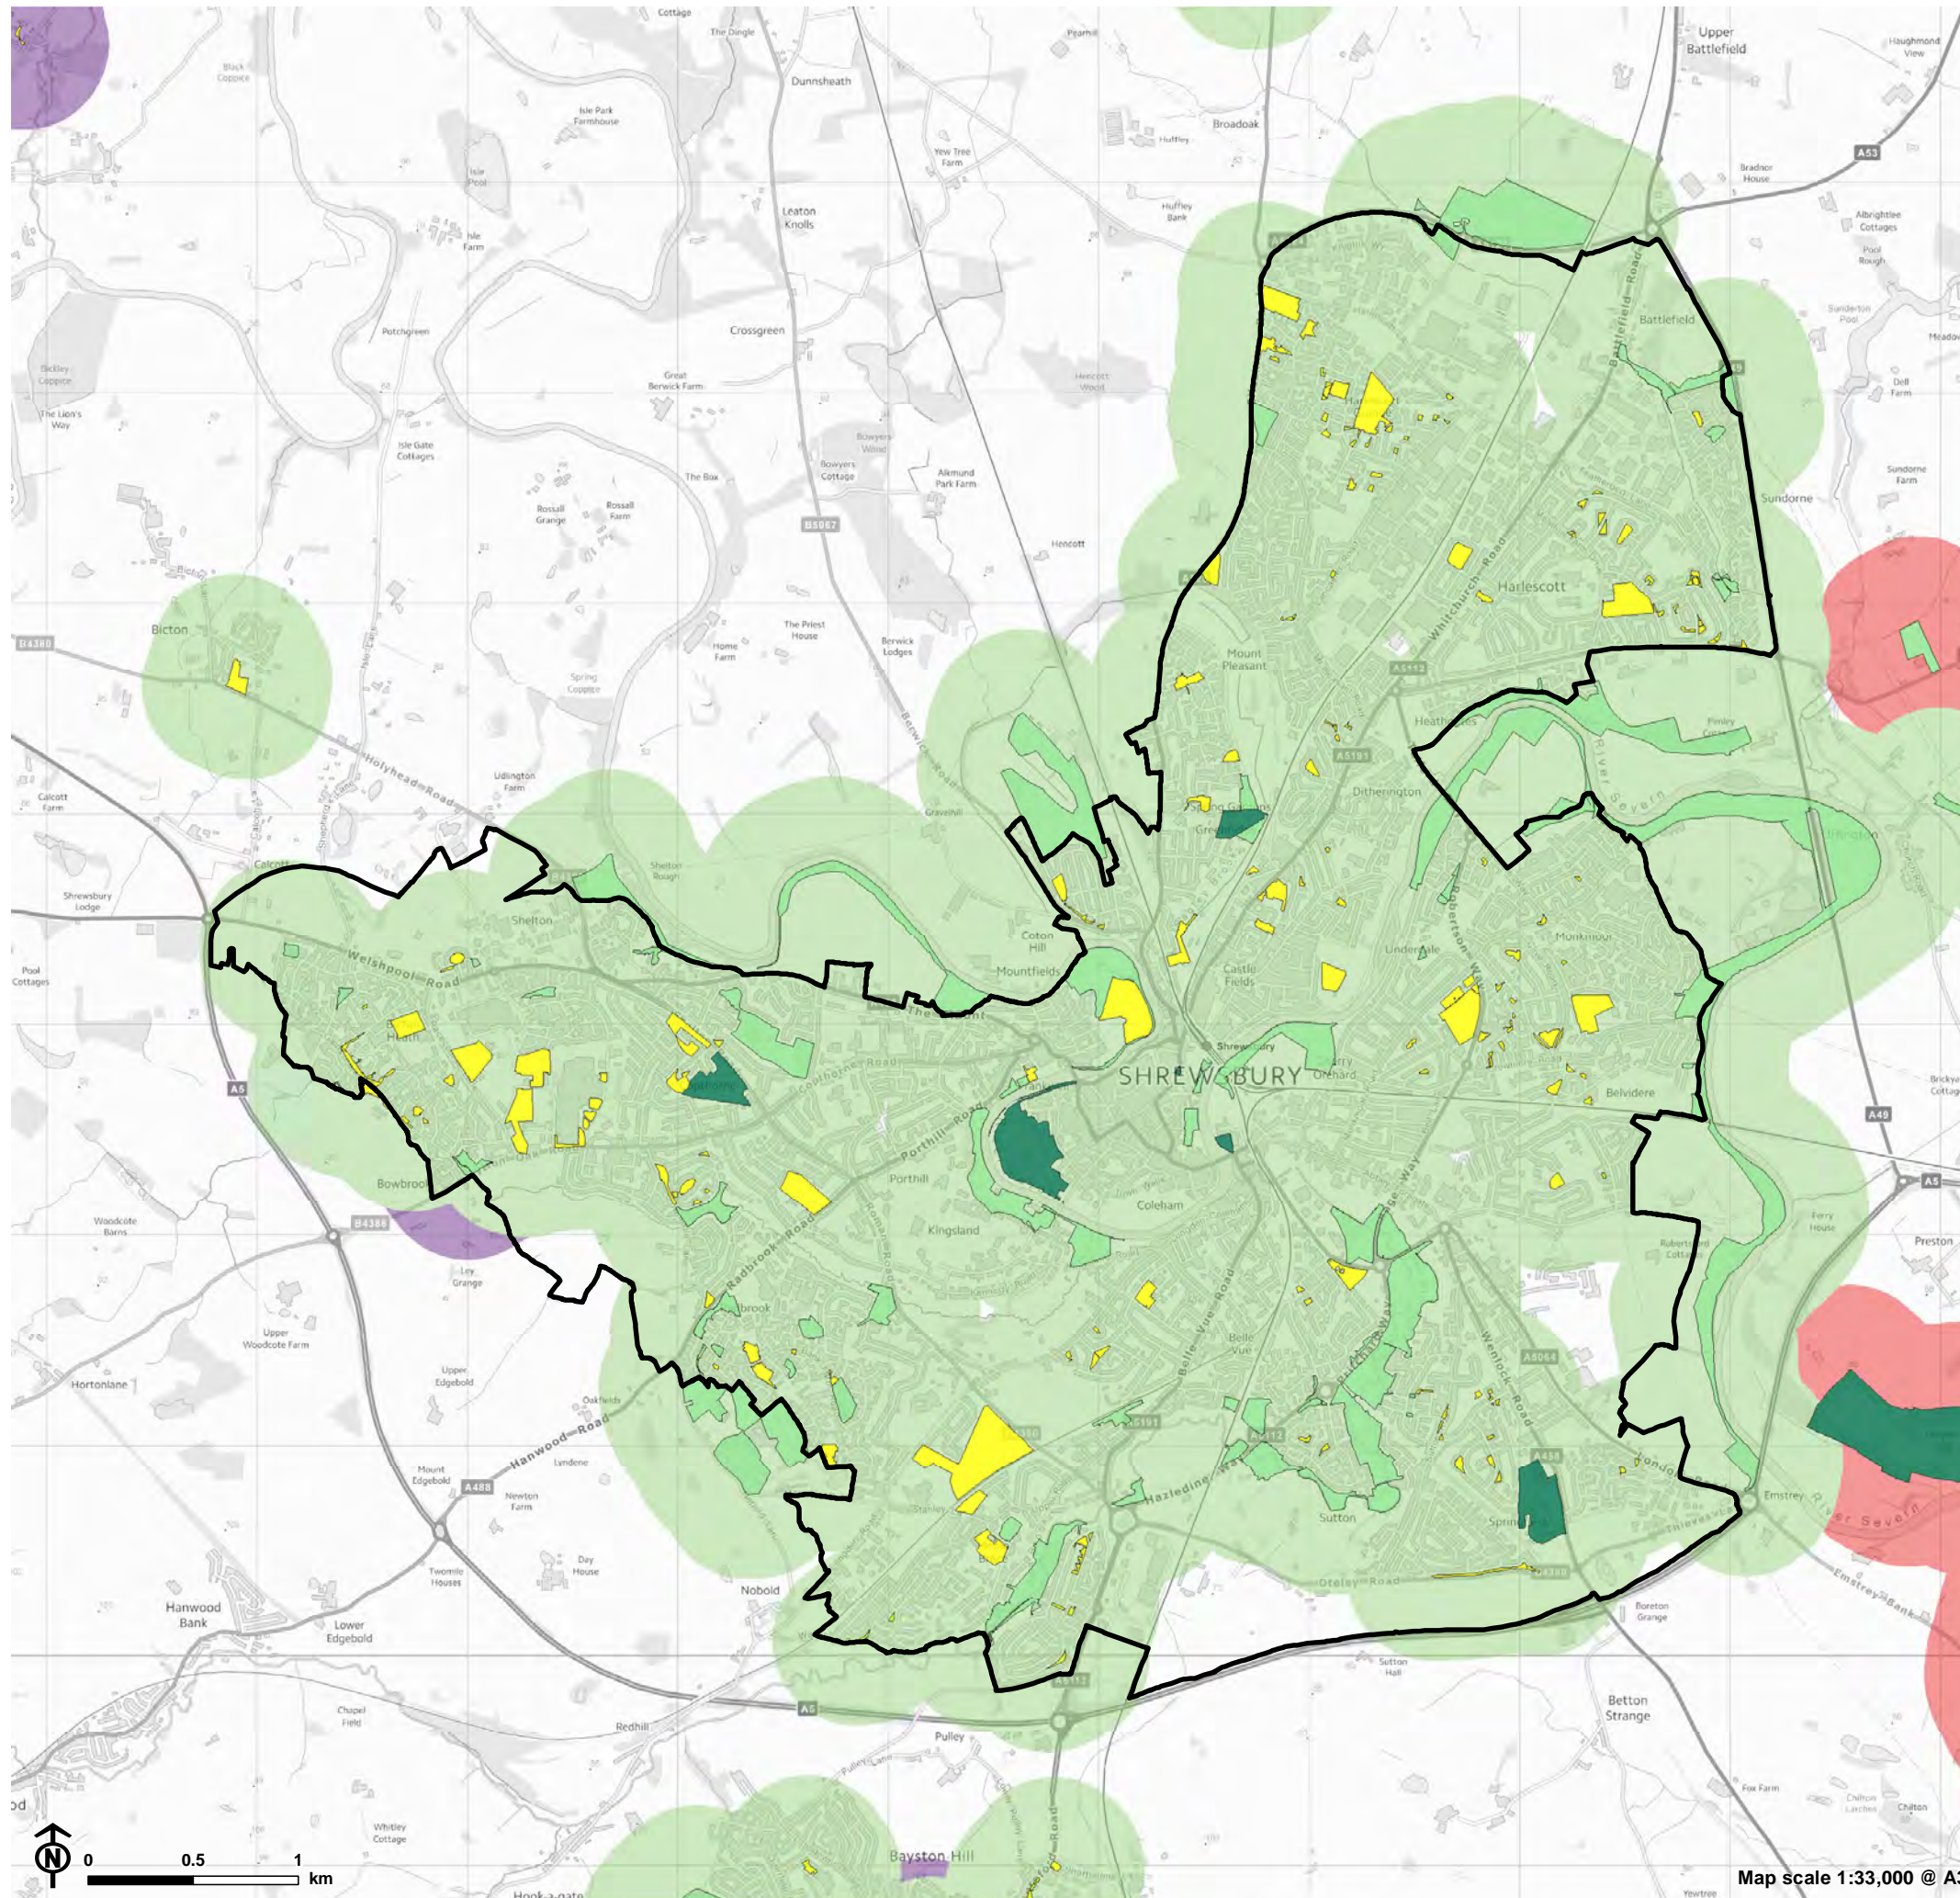

Map scale 1:19,000 @ A3

Figure 3.14: Local Open Space Access in Much Wenlock

- Settlement
- Open space typology**
- Natural and Semi Natural Green Space
- Amenity Green Space
- 400m access buffer**
- Freely accessible to public
- Unknown

Figure 3.16: Local Open Space Access in RAF Cosford

- Settlement
- Open space typology**
- Natural and Semi Natural Green Space
- Amenity Green Space
- 400m access buffer**
- Freely accessible to public

Map scale 1:12,000 @ A3

Figure 3.17: Local Open Space Access in Shifnal

- Settlement
- Open space typology**
- Parks and Gardens
- Amenity Green Space
- 400m access buffer**
- Freely accessible to public

Map scale 1:10,000 @ A3

Figure 3.18: Local Open Space Access in Shrewsbury

- Settlement
- Open space typology**
- Parks and Gardens
- Natural and Semi Natural Green Space
- Amenity Green Space
- 400m access buffer**
- Freely accessible to public
- No public access
- Unknown