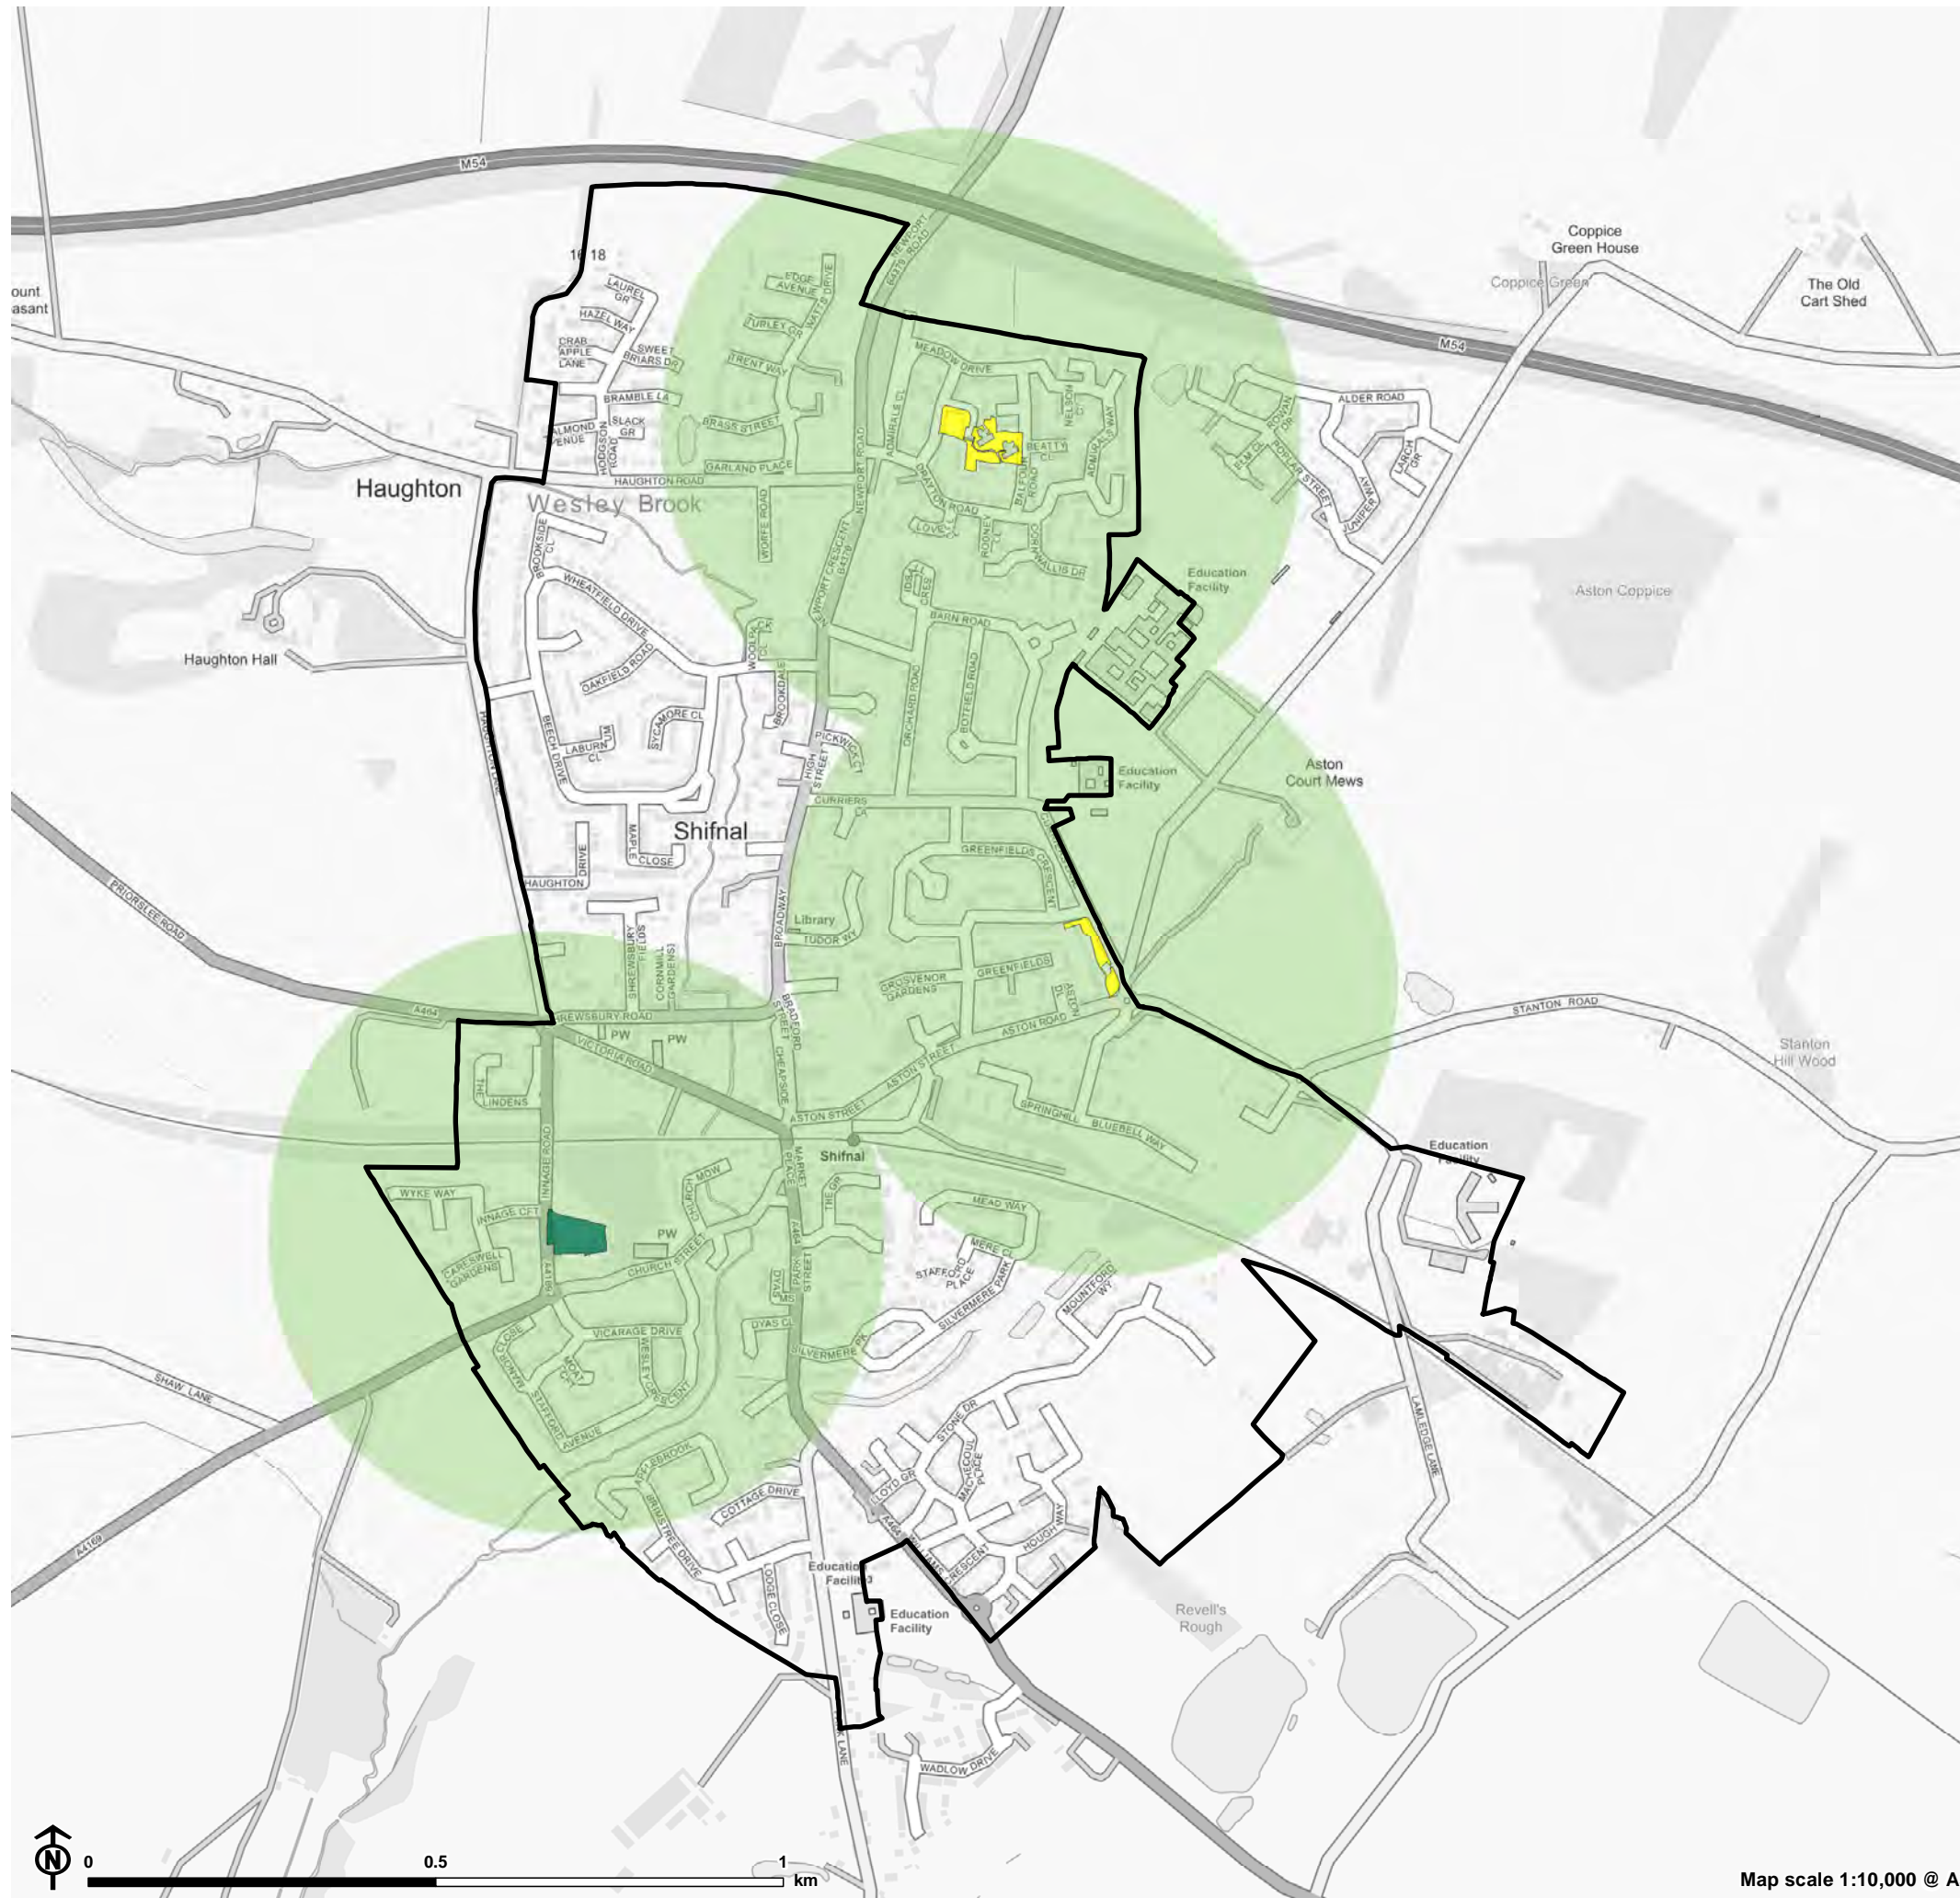

Map scale 1:19,000 @ A3

Figure 3.14: Local Open Space Access in Much Wenlock

- Settlement
- Open space typology**
- Natural and Semi Natural Green Space
- Amenity Green Space
- 400m access buffer**
- Freely accessible to public
- Unknown

Figure 3.15: Local Open Space Access in Oswestry

- Settlement
- Open space typology**
- Parks and Gardens
- Natural and Semi Natural Green Space
- Amenity Green Space
- 400m access buffer**
- Freely accessible to public
- Freely accessible to public: opening hours
- No public access
- Unknown

Figure 3.16: Local Open Space Access in RAF Cosford

- Settlement
- Open space typology**
- Natural and Semi Natural Green Space
- Amenity Green Space
- 400m access buffer**
- Freely accessible to public

Map scale 1:12,000 @ A3

Figure 3.17: Local Open Space Access in Shifnal

- Settlement
- Open space typology**
- Parks and Gardens
- Amenity Green Space
- 400m access buffer**
- Freely accessible to public