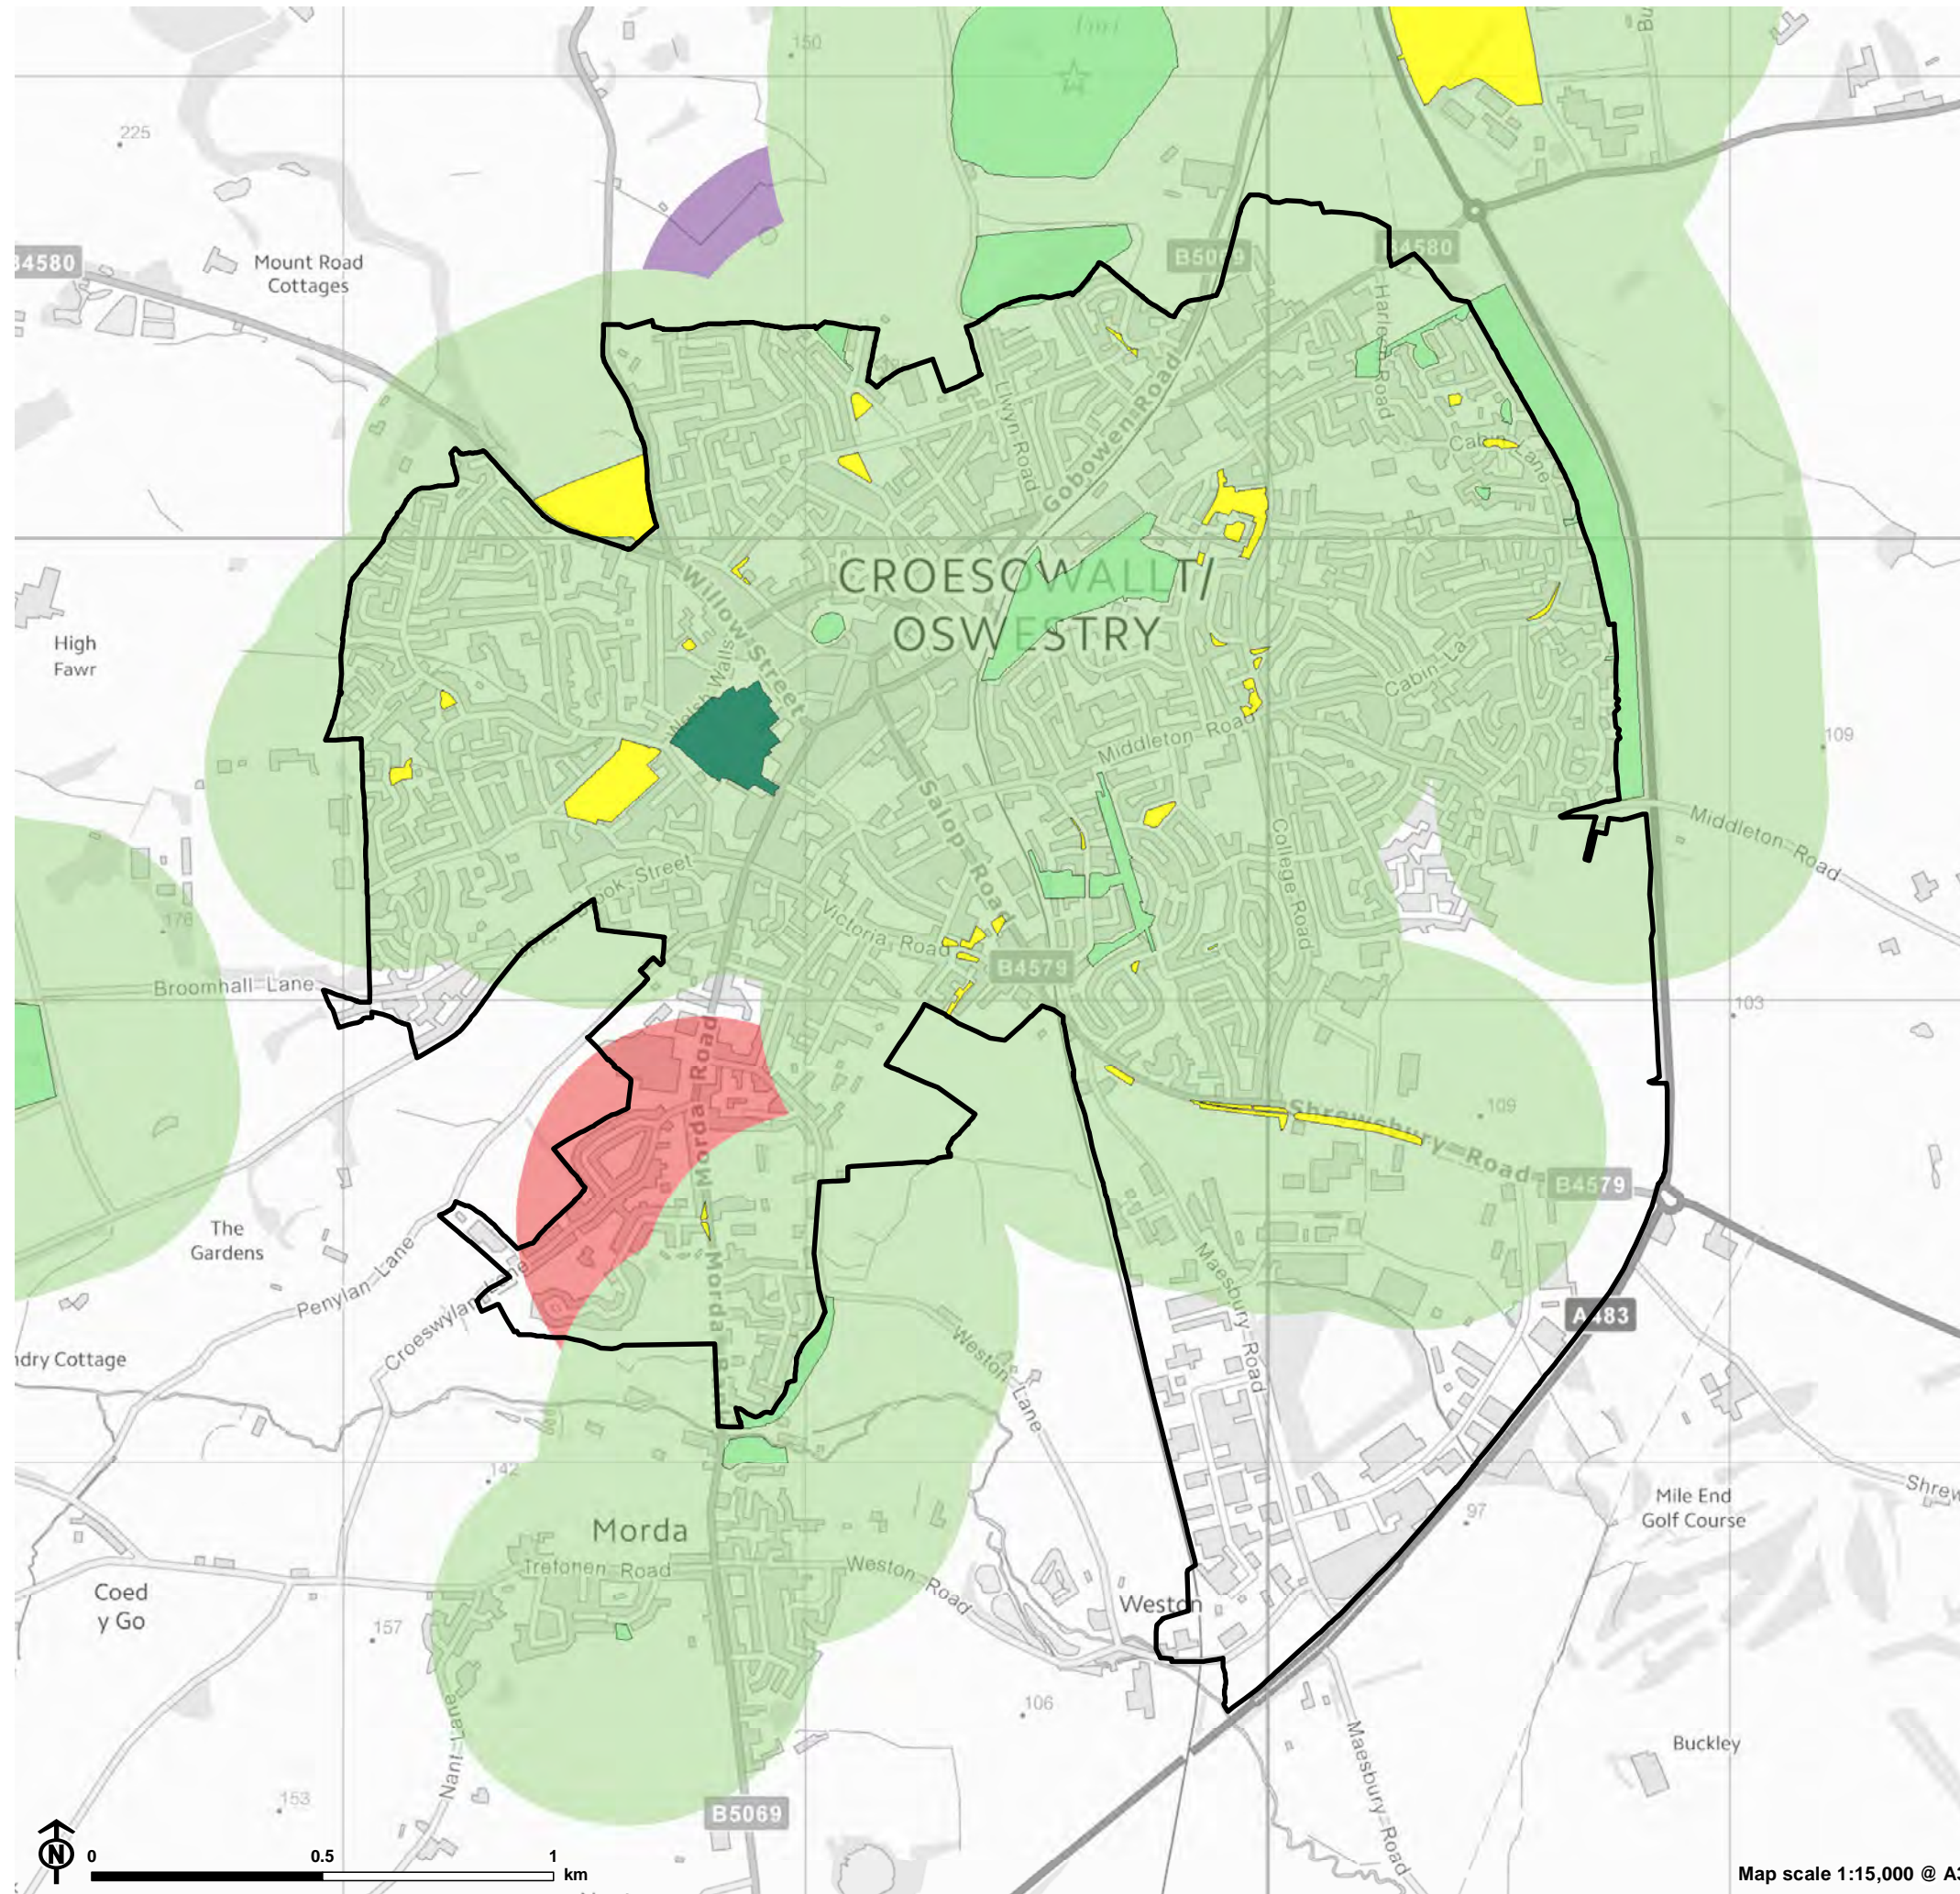

Figure 3.15: Local Open Space Access in Oswestry

- Settlement
- **Open space typology**
- Parks and Gardens
- Natural and Semi Natural Green Space
- Amenity Green Space
- **400m access buffer**
- Freely accessible to public
- Freely accessible to public: opening hours
- No public access
- Unknown