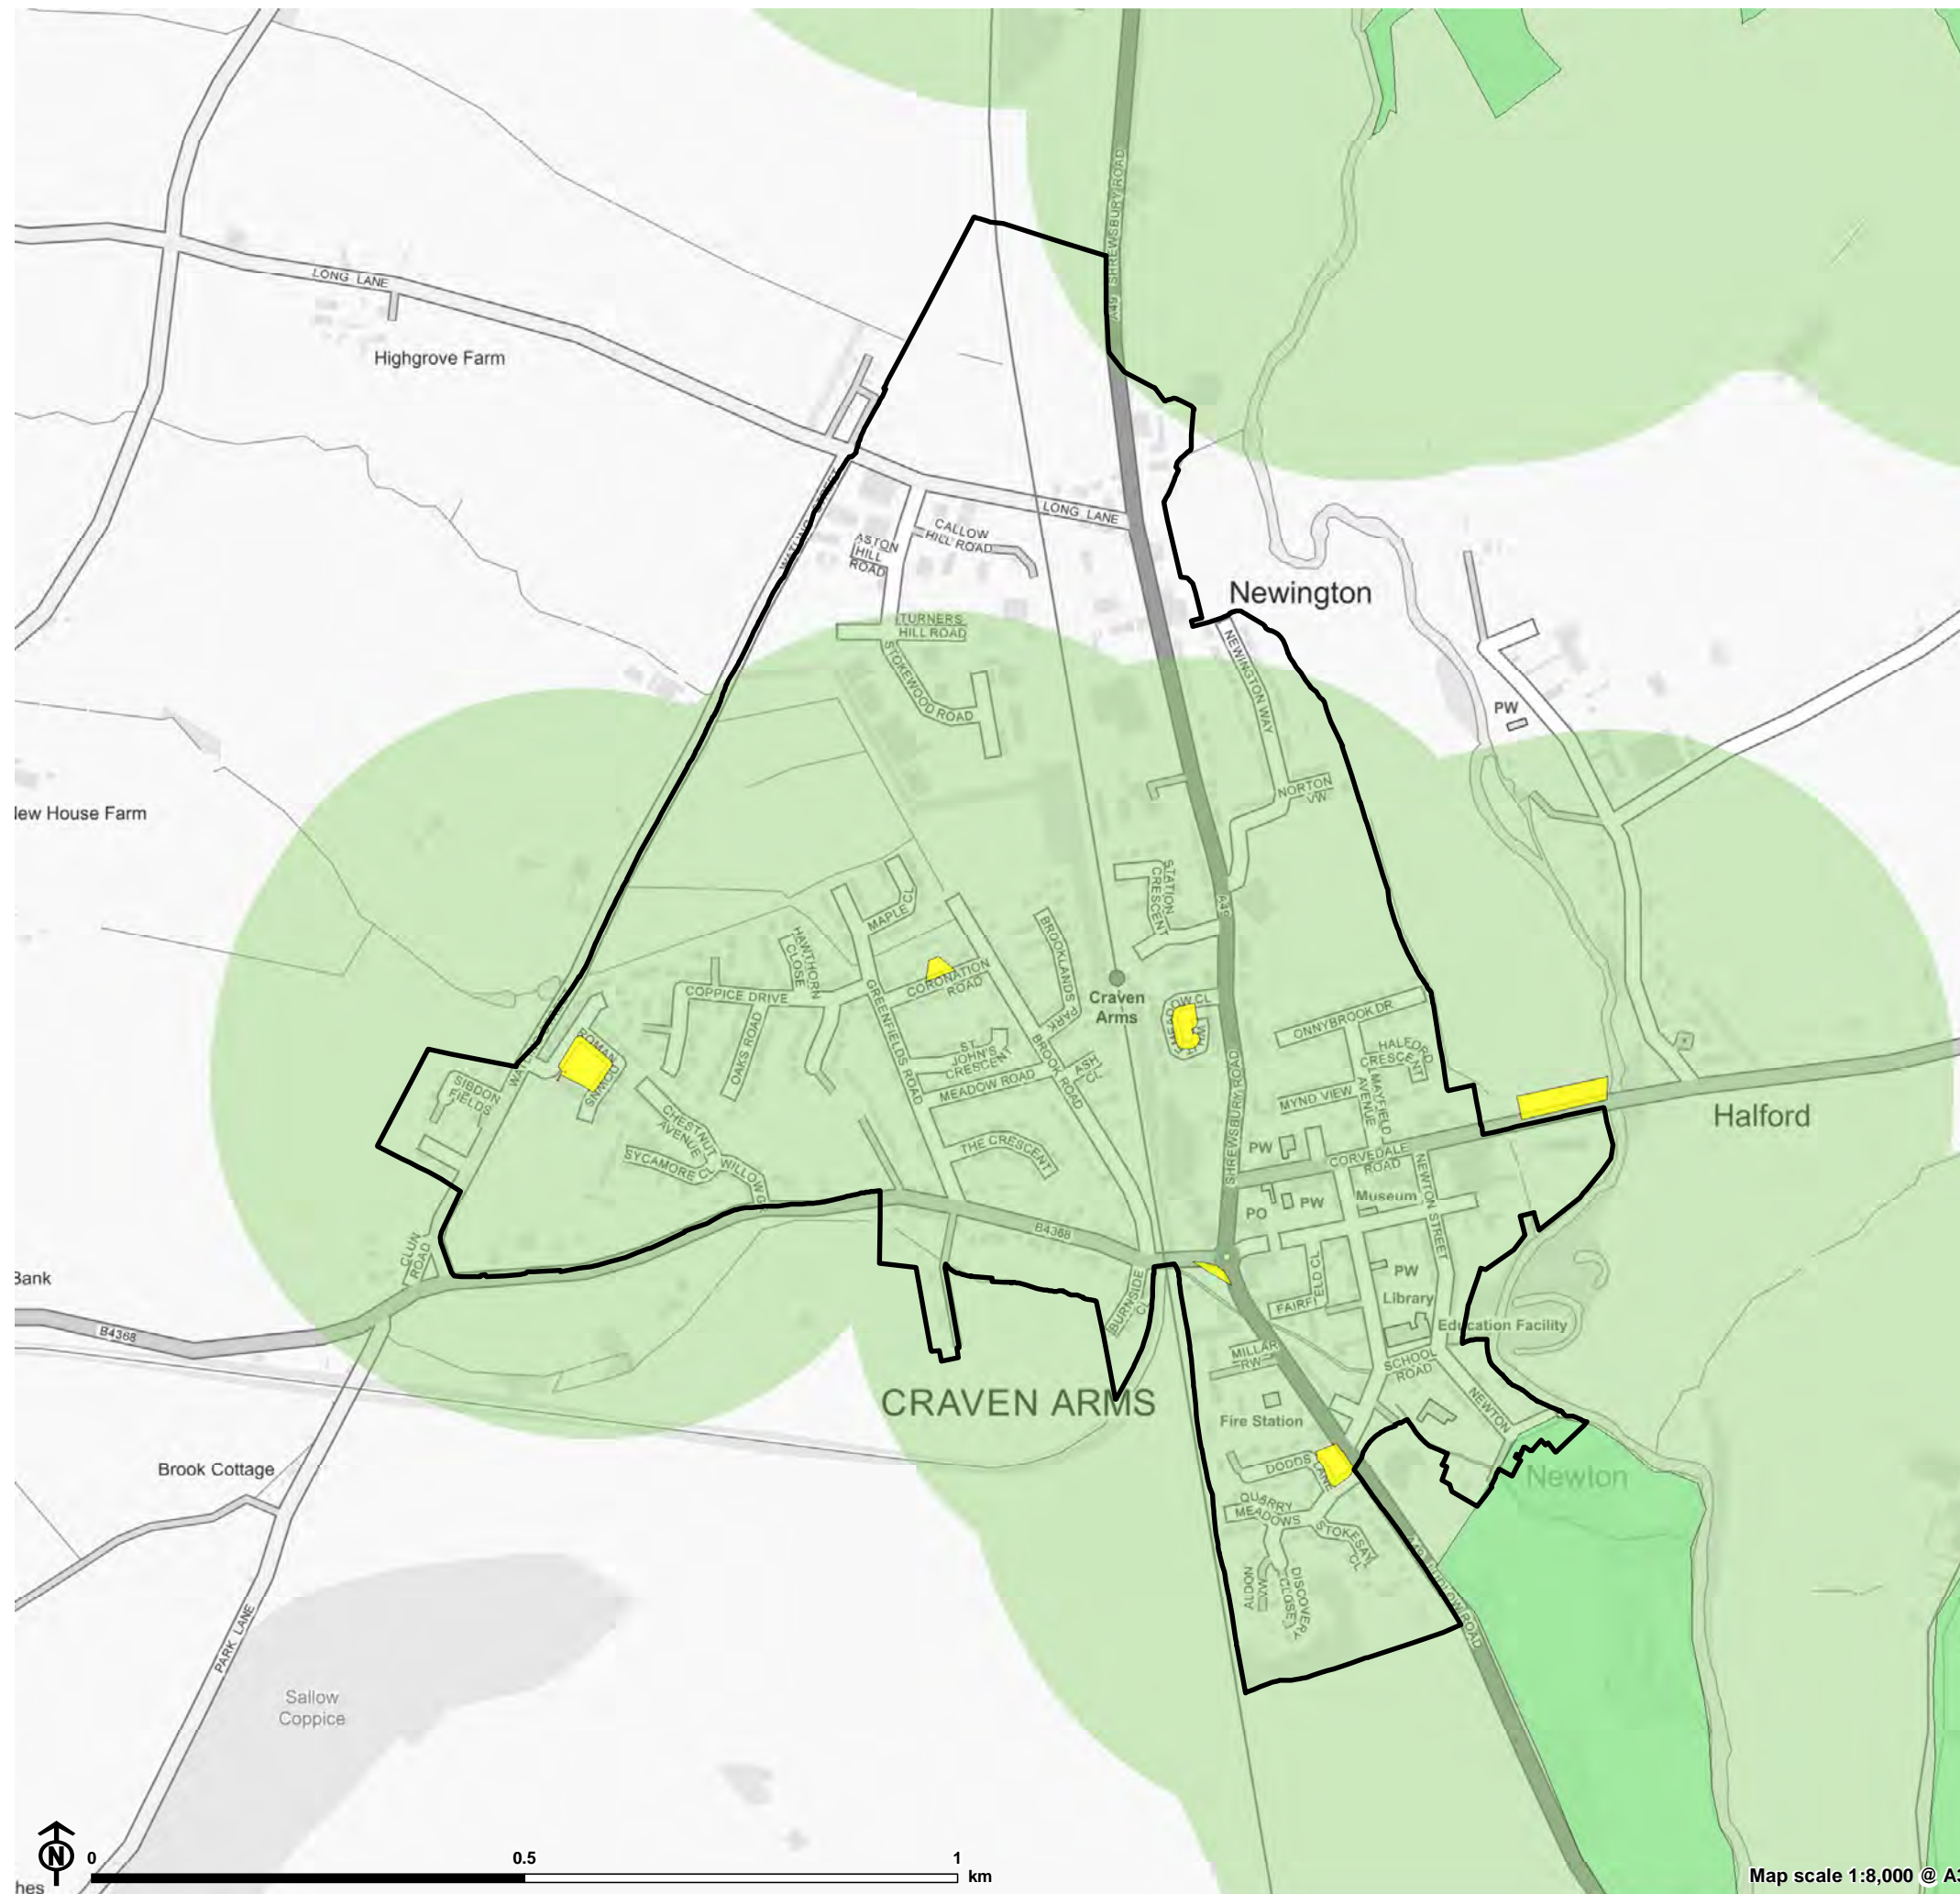

Figure 3.6: Local Open Space Access in Cleobury Mortimer

- Settlement
- Open space typology**
- Amenity Green Space
- 400m access buffer**
- Freely accessible to public

Map scale 1:7,000 @ A3

Figure 3.7: Local Open Space Access in Clive Barracks at Tern Hill

- Settlement
- 400m access buffer
- Freely accessible to public

Map scale 1:9,000 @ A3

Figure 3.8: Local Open Space Access in Craven Arms

- Settlement
- Open space typology**
- Natural and Semi Natural Green Space
- Amenity Green Space
- 400m access buffer**
- Freely accessible to public

Map scale 1:8,000 @ A3

Figure 3.9: Local Open Space Access in Ellesmere

- Settlement
- Open space typology**
- Natural and Semi Natural Green Space
- Amenity Green Space
- 400m access buffer**
- Freely accessible to public