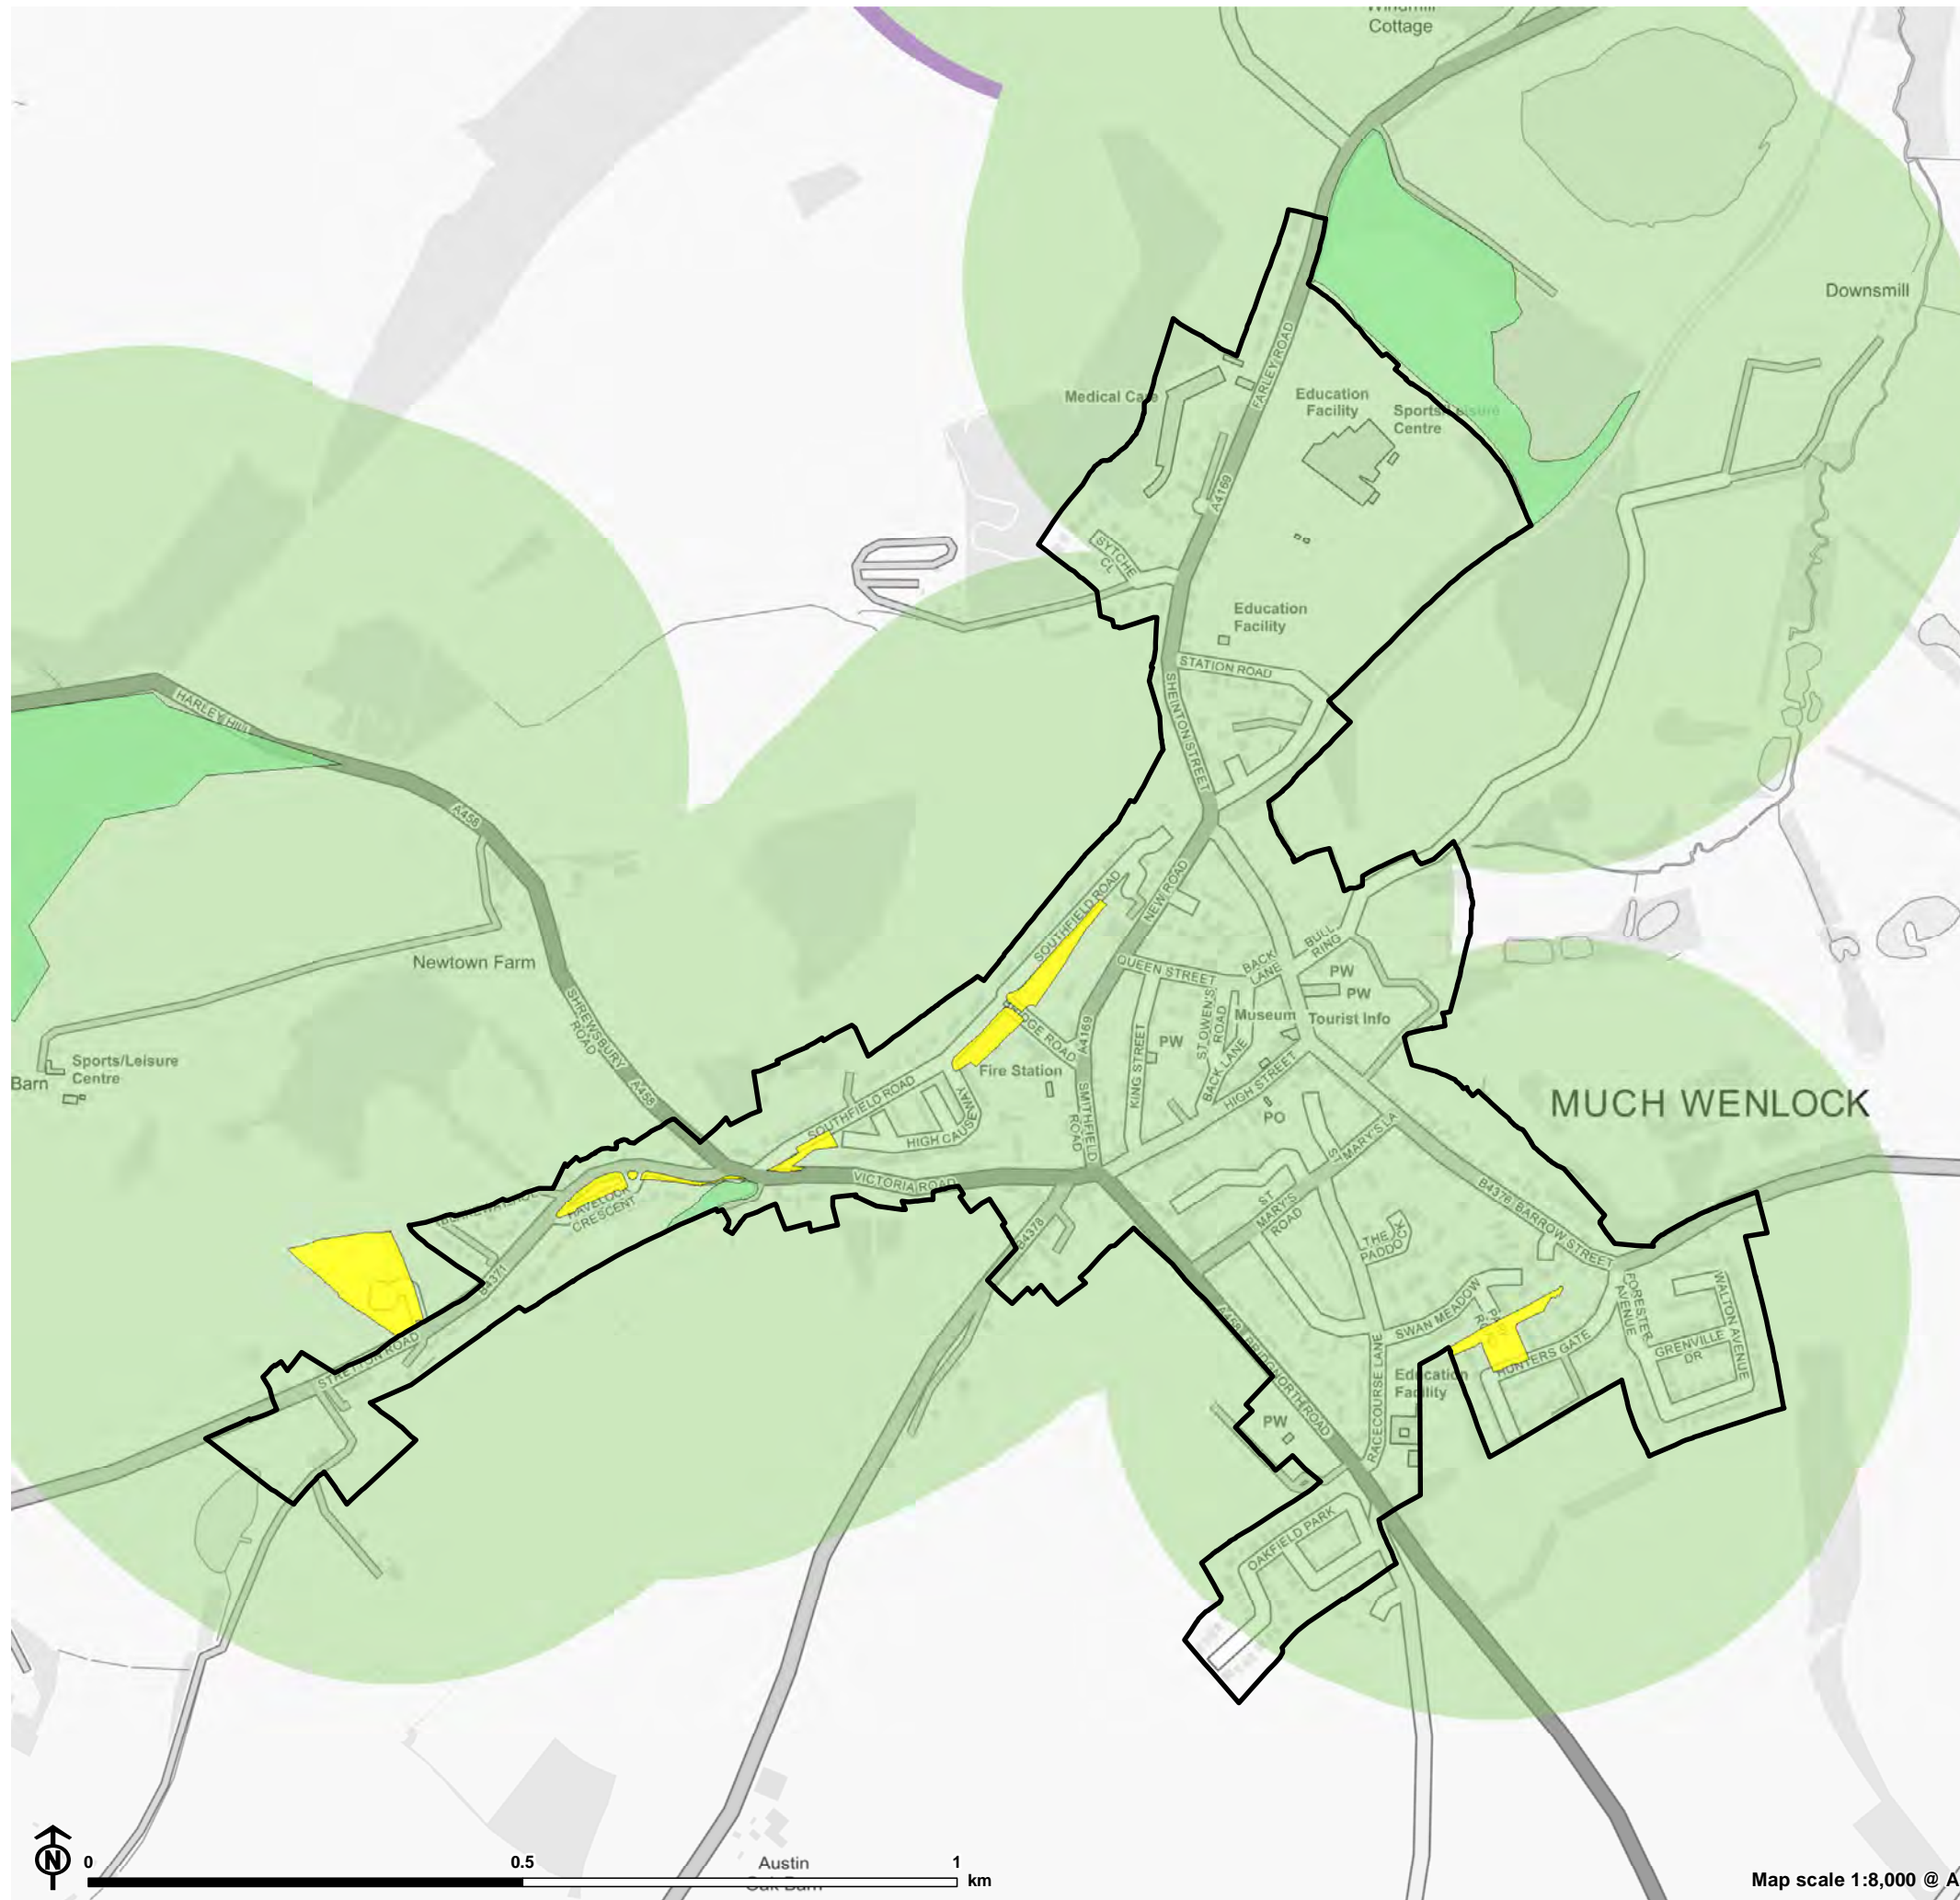

Map scale 1:9,000 @ A3

Figure 3.11: Local Open Space Access in Ironbridge Power Station

- Settlement
- Open space typology**
- Natural and Semi Natural Green Space
- Amenity Green Space
- 400m access buffer**
- Freely accessible to public
- Unknown

Figure 3.13: Local Open Space Access in Market Drayton

- Settlement
- Open space typology**
- Parks and Gardens
- Natural and Semi Natural Green Space
- Amenity Green Space
- 400m access buffer**
- Freely accessible to public

Map scale 1:19,000 @ A3

Figure 3.14: Local Open Space Access in Much Wenlock

- Settlement
- Open space typology**
- Natural and Semi Natural Green Space
- Amenity Green Space
- 400m access buffer**
- Freely accessible to public
- Unknown

Figure 3.15: Local Open Space Access in Oswestry

- Settlement
- Open space typology**
- Parks and Gardens
- Natural and Semi Natural Green Space
- Amenity Green Space
- 400m access buffer**
- Freely accessible to public
- Freely accessible to public: opening hours
- No public access
- Unknown