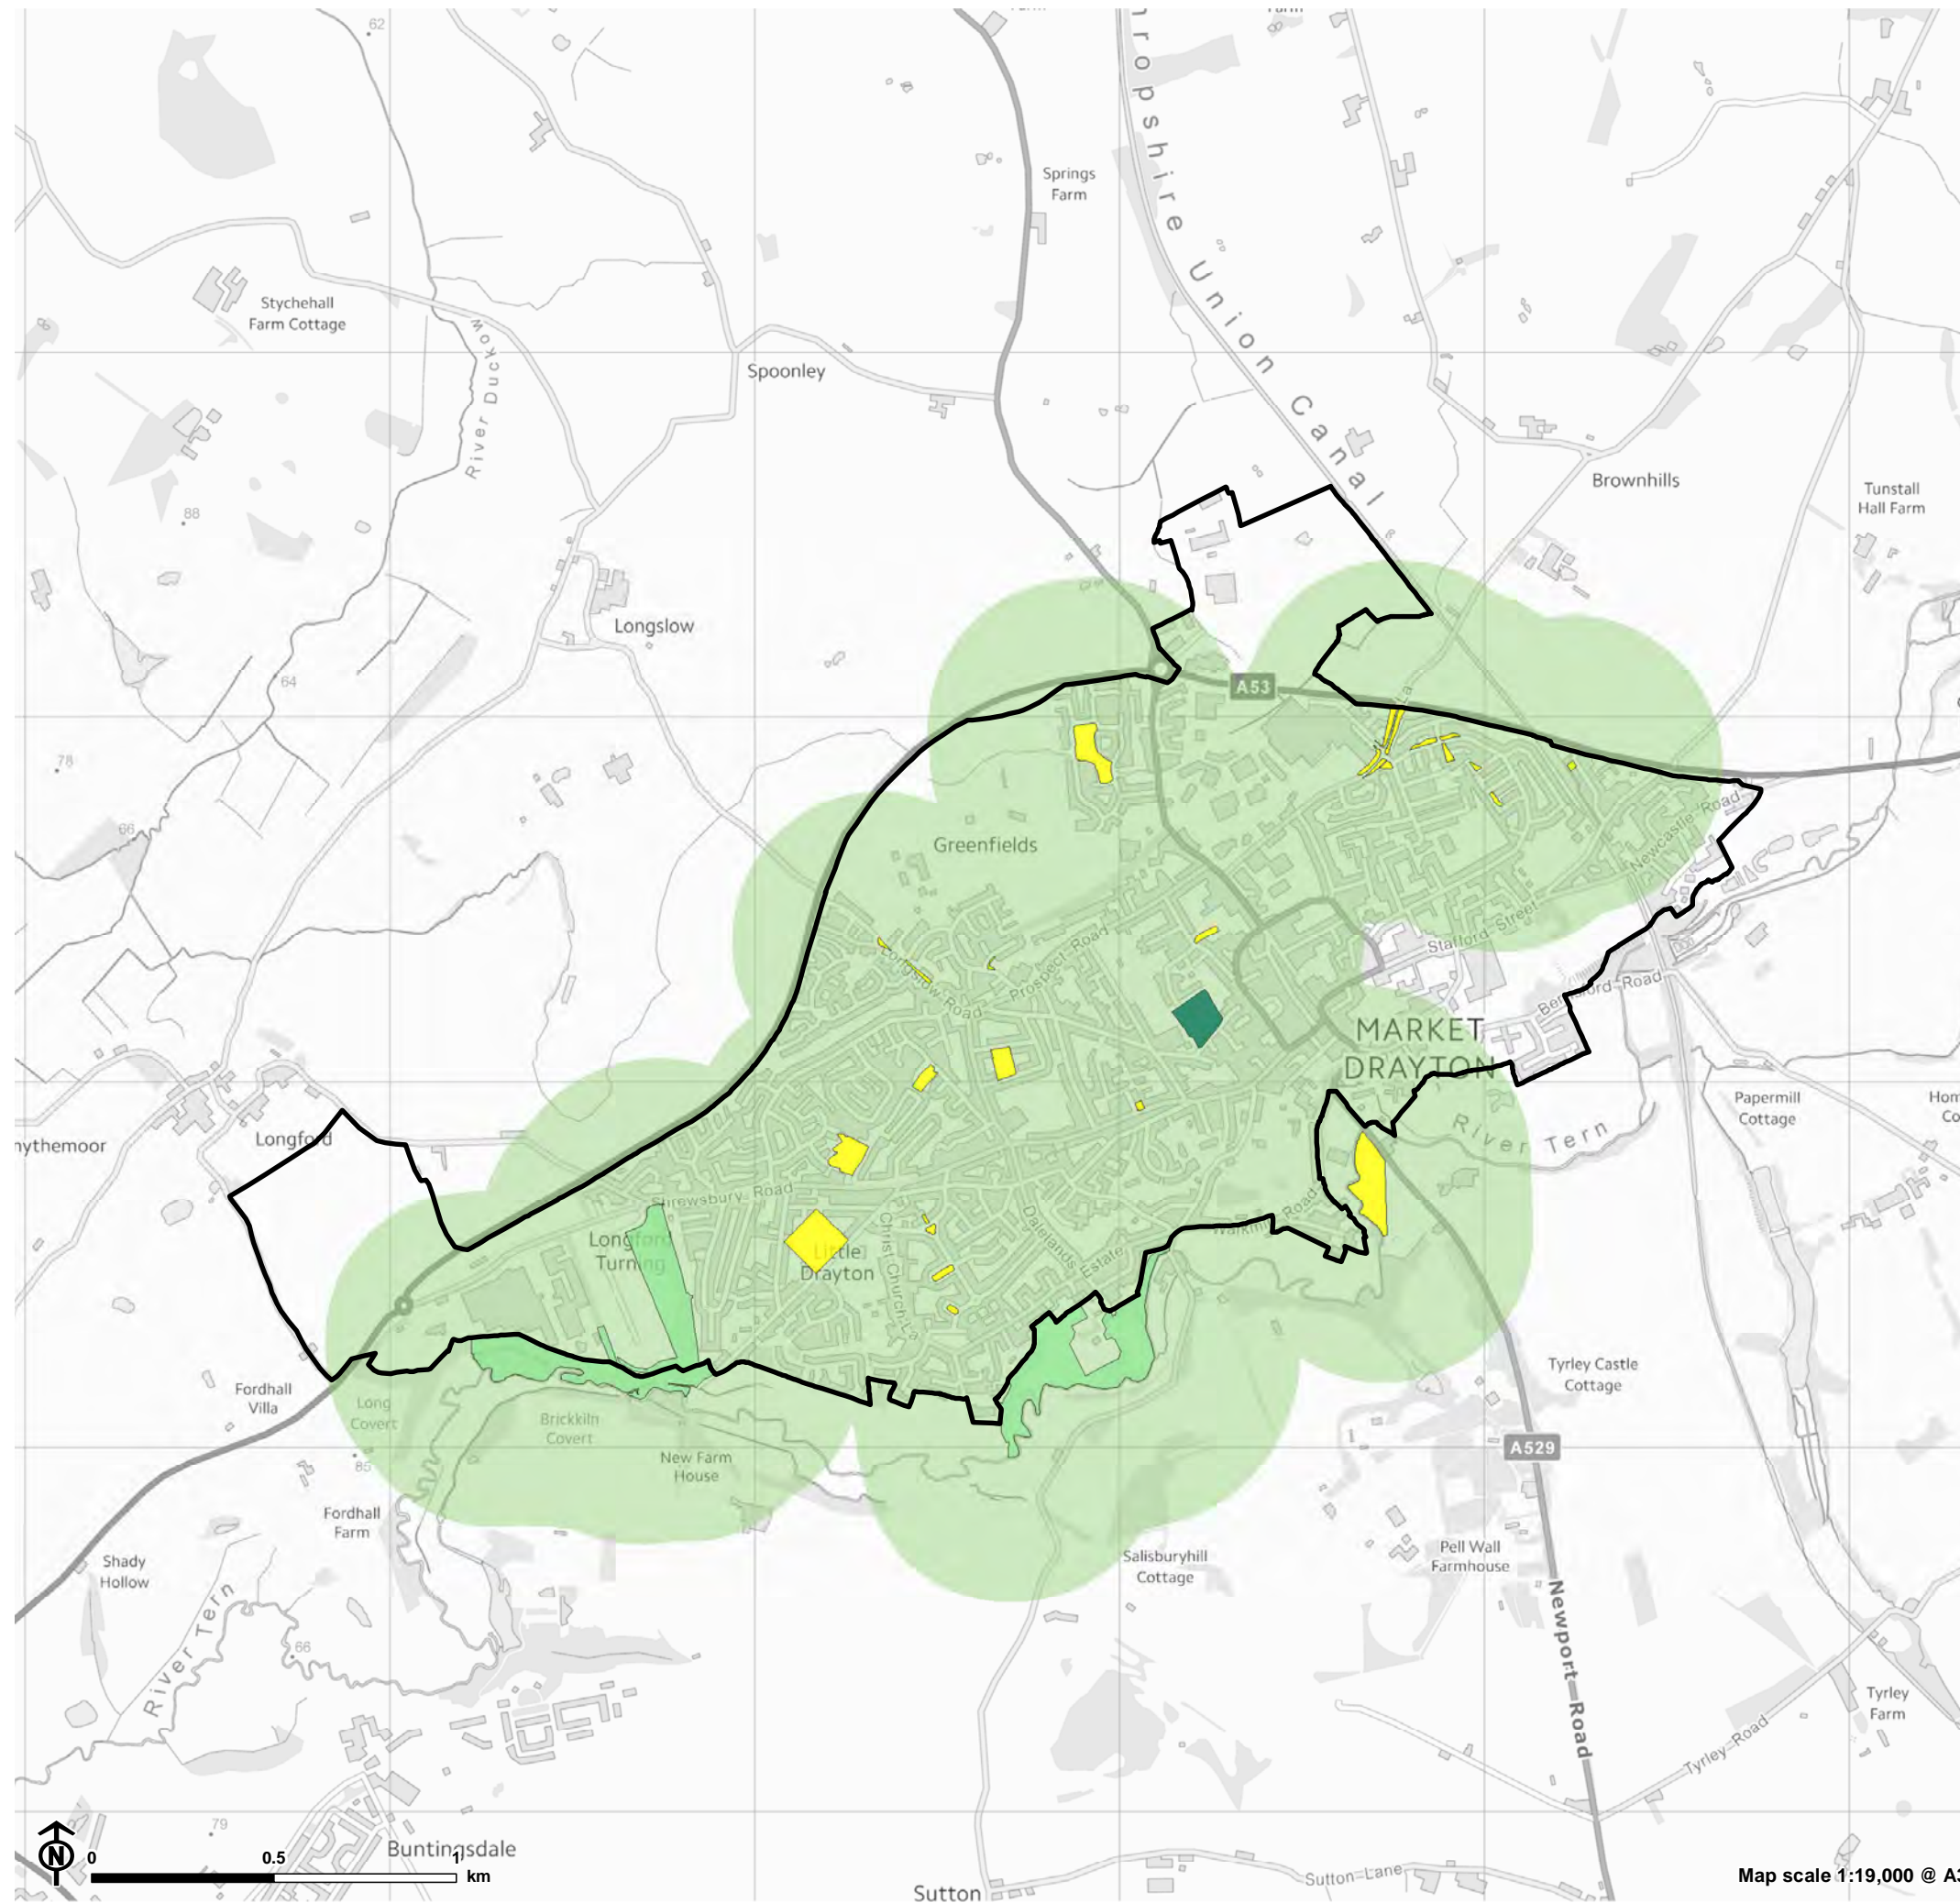

Figure 3.13: Local Open Space Access in Market Drayton

- Settlement
- **Open space typology**
- Parks and Gardens
- Natural and Semi Natural Green Space
- Amenity Green Space
- **400m access buffer**
- Freely accessible to public

Map scale 1:19,000 @ A3