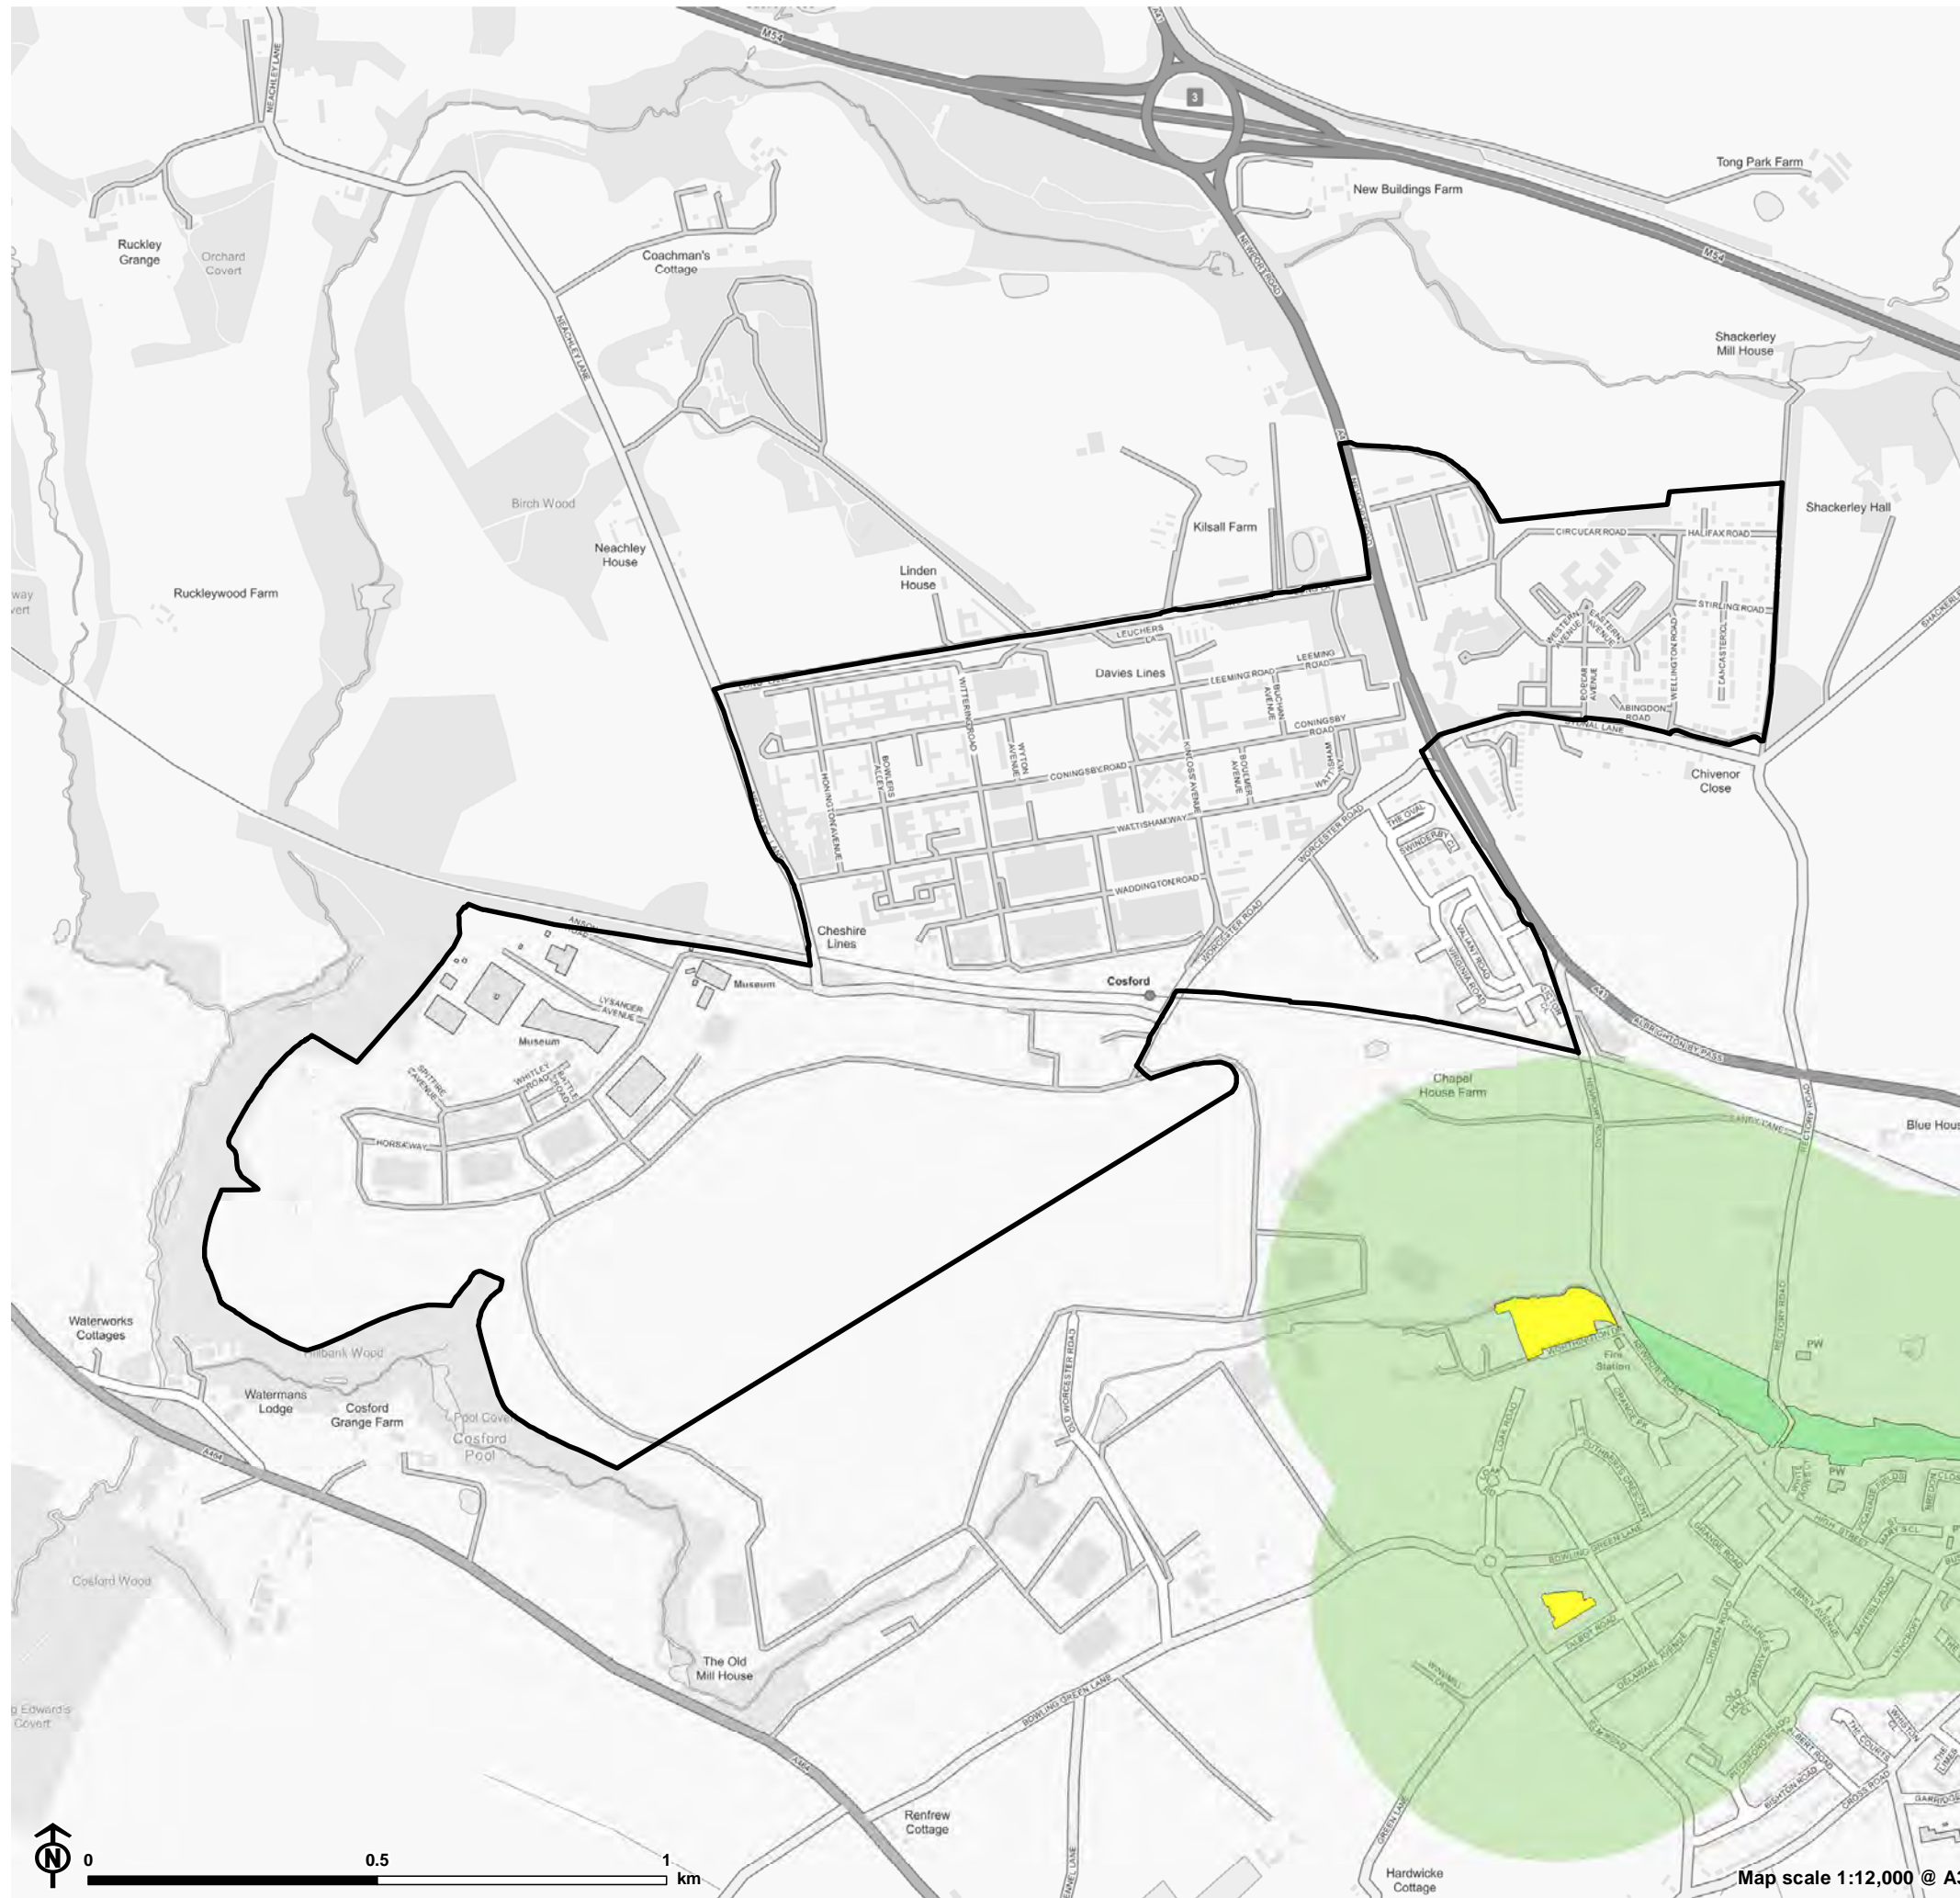

Figure 3.16: Local Open Space Access in RAF Cosford

- Settlement
- **Open space typology**
- Natural and Semi Natural Green Space
- Amenity Green Space
- **400m access buffer**
- Freely accessible to public

Map scale 1:12,000 @ A3