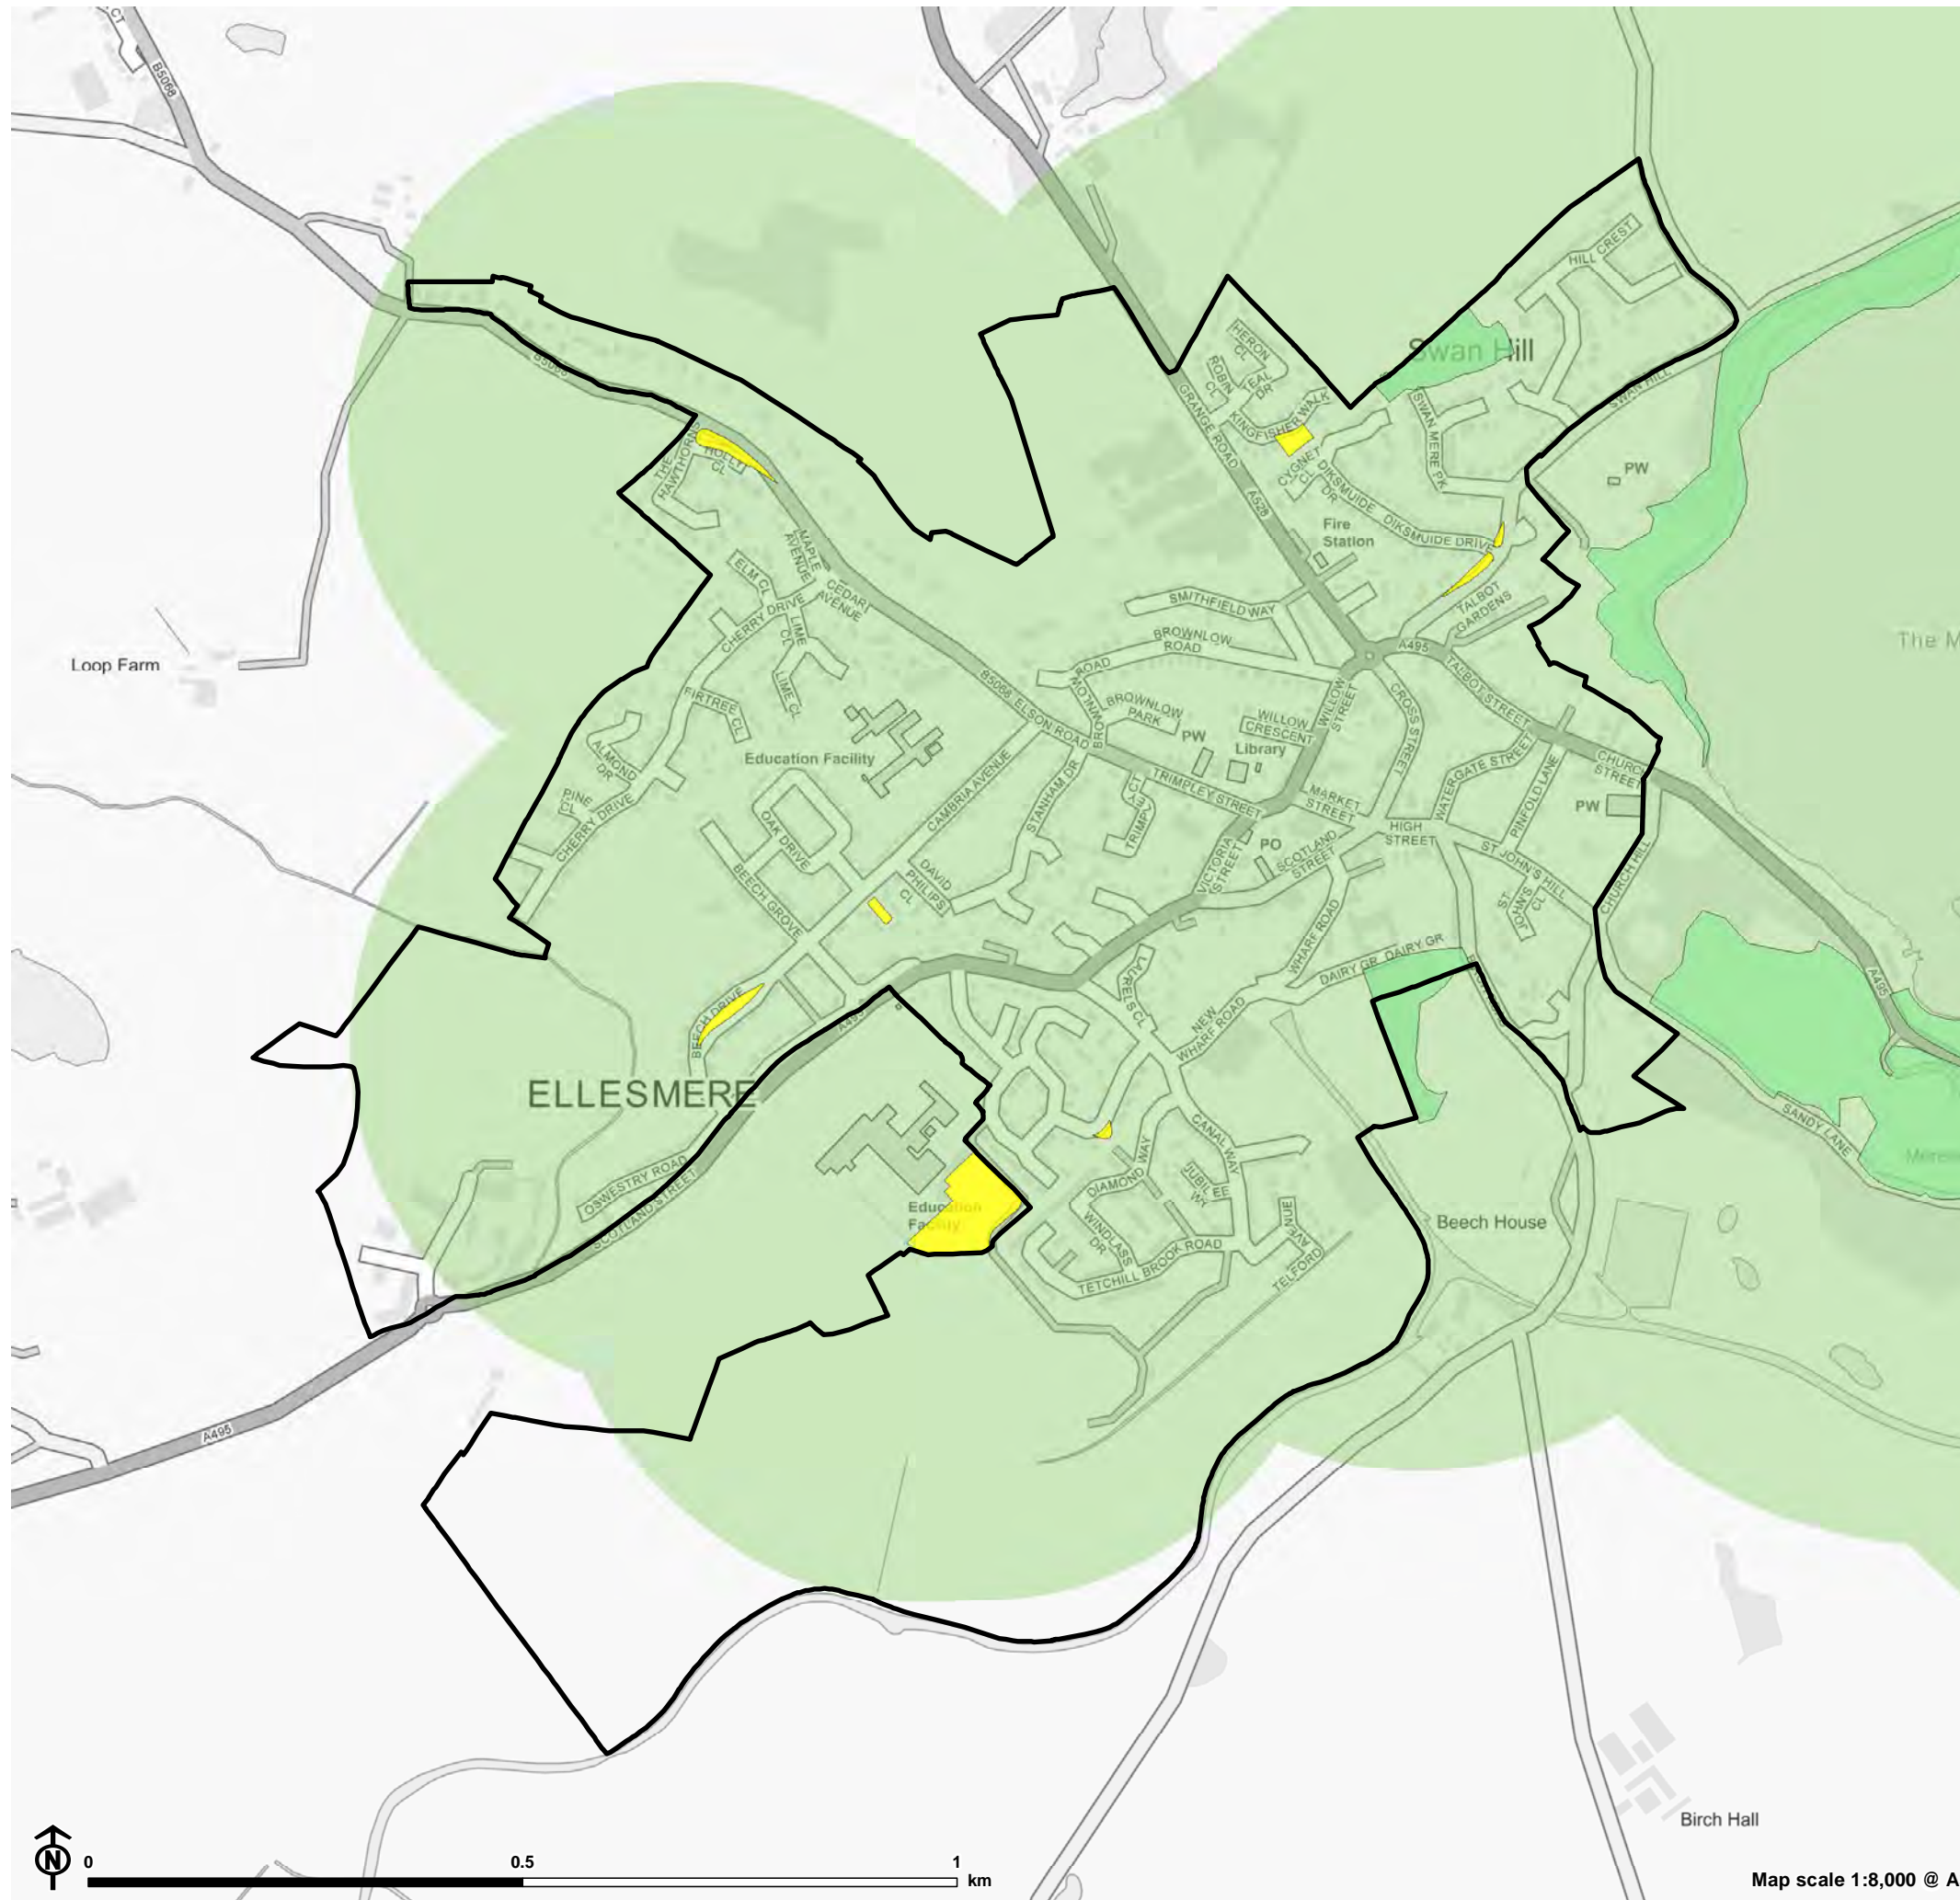

Figure 3.6: Local Open Space Access in Cleobury Mortimer

- Settlement
- Open space typology**
- Amenity Green Space
- 400m access buffer**
- Freely accessible to public

Map scale 1:7,000 @ A3

Figure 3.7: Local Open Space Access in Clive Barracks at Tern Hill

- Settlement
- 400m access buffer
- Freely accessible to public

Map scale 1:9,000 @ A3

Figure 3.8: Local Open Space Access in Craven Arms

- Settlement
- Open space typology**
- Natural and Semi Natural Green Space
- Amenity Green Space
- 400m access buffer**
- Freely accessible to public

Map scale 1:8,000 @ A3

Figure 3.9: Local Open Space Access in Ellesmere

- Settlement
- Open space typology**
- Natural and Semi Natural Green Space
- Amenity Green Space
- 400m access buffer**
- Freely accessible to public

Map scale 1:19,000 @ A3

Figure 3.14: Local Open Space Access in Much Wenlock

- Settlement
- Open space typology**
- Natural and Semi Natural Green Space
- Amenity Green Space
- 400m access buffer**
- Freely accessible to public
- Unknown