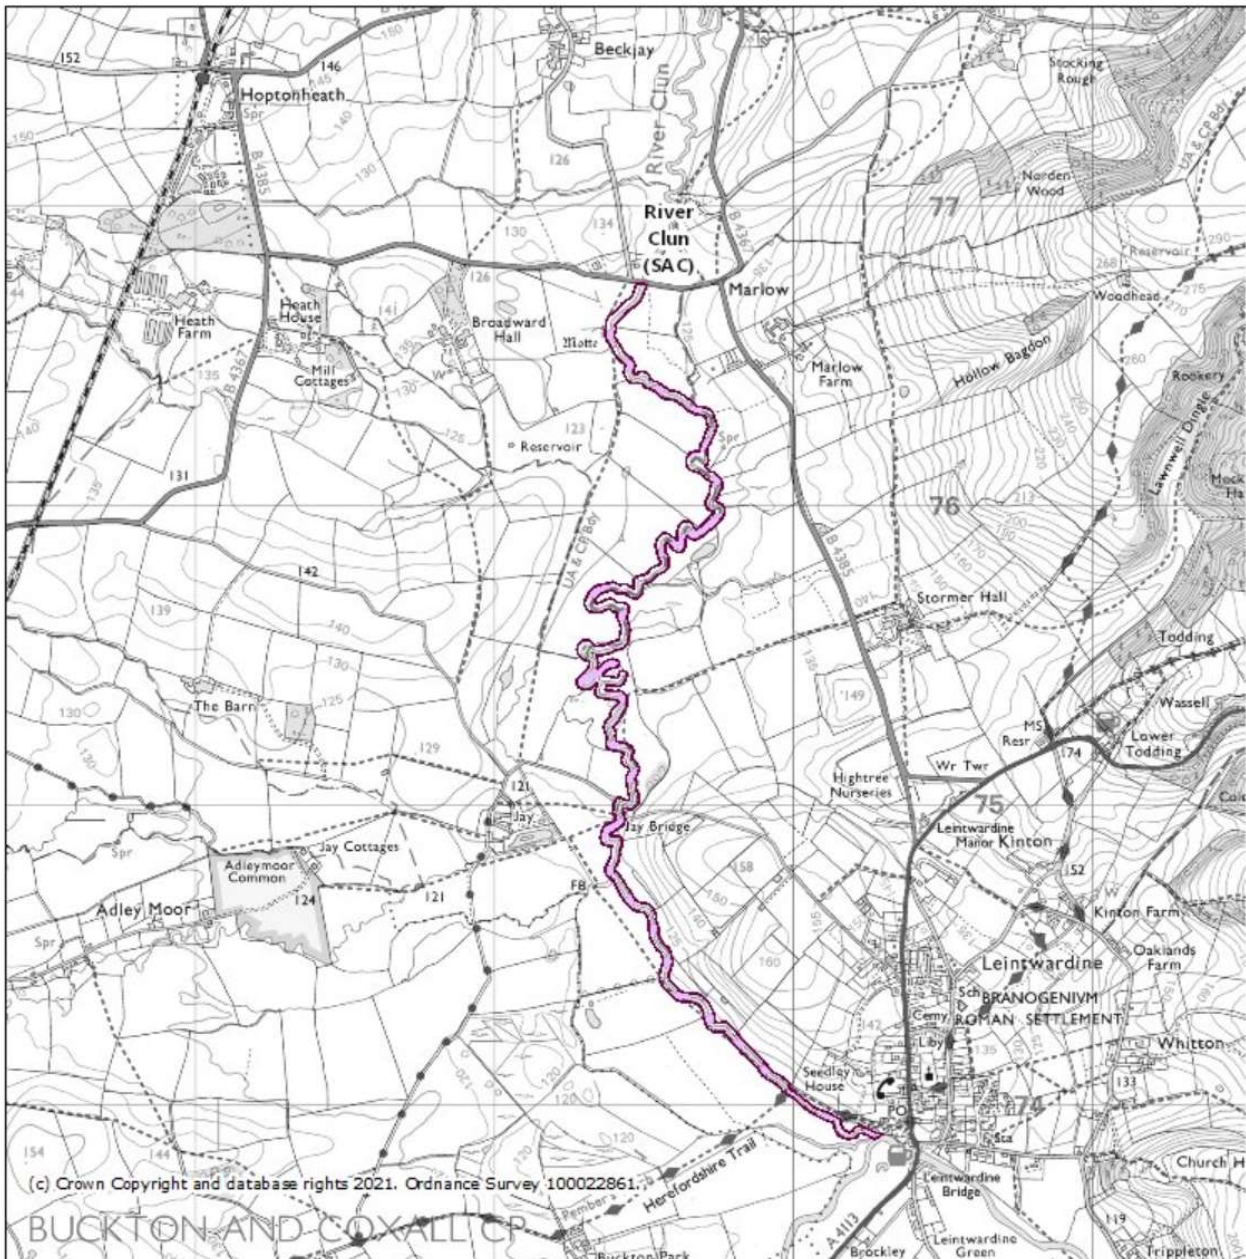

Appendix 2: Location and extent of the River Clun SAC

Legend

 Special Areas of Conservation (England)

Projection = OSGB36

xmin = 335000

ymin = 272800

xmax = 343900

ymax = 278300

Map produced by MAGIC on 17 November, 2021.

Copyright resides with the data suppliers and the map must not be reproduced without their permission. Some information in MAGIC is a snapshot of the information that is being maintained or continually updated by the originating organisation. Please refer to the metadata for details as information may be illustrative or representative rather than definitive at this stage.