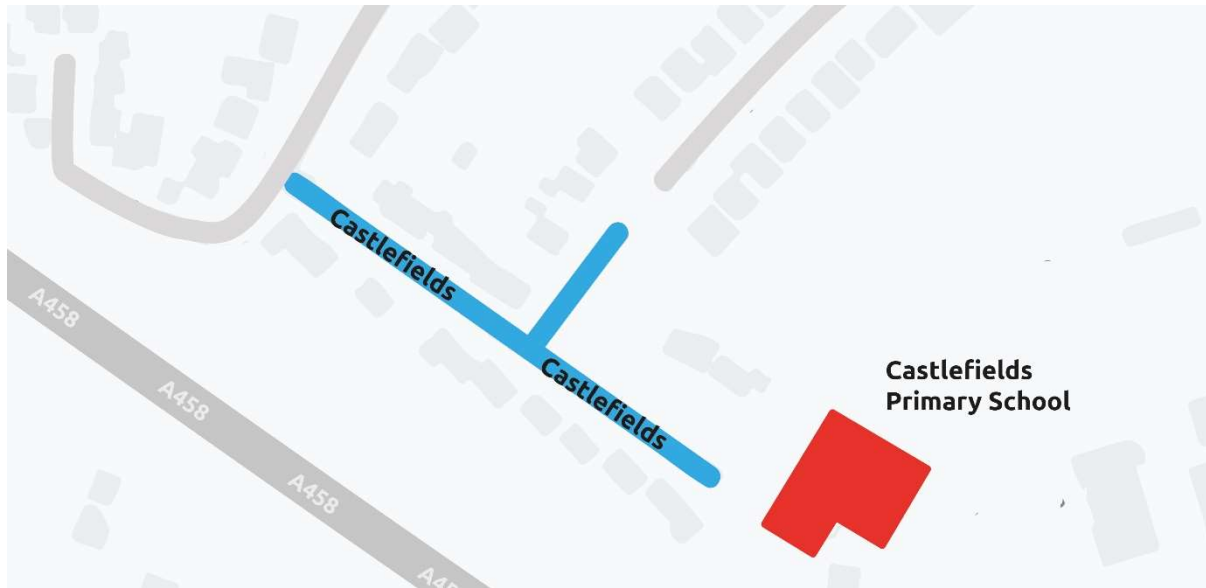

Castlefields Primary School

Map of affected area:

Times affected:

8.15am–9.15am and 2.30pm–2.30pm, Mon–Fri