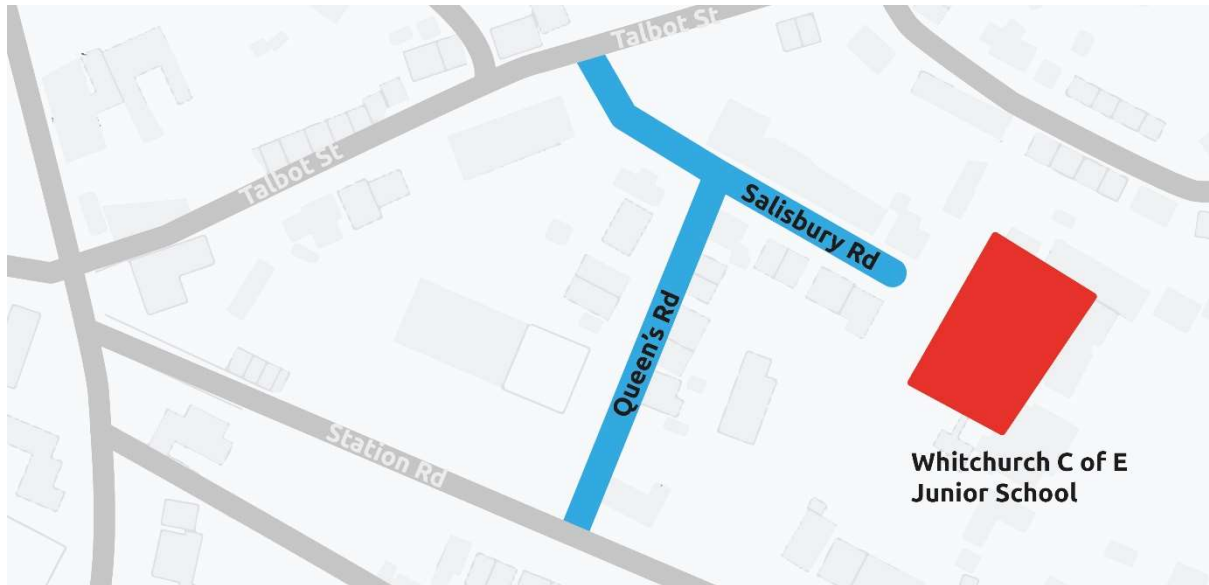

Whitchurch C of E Junior School

Map of affected area:

Times affected:

8.15am–9.15am and 2.45pm–3.45pm, Mon–Fri