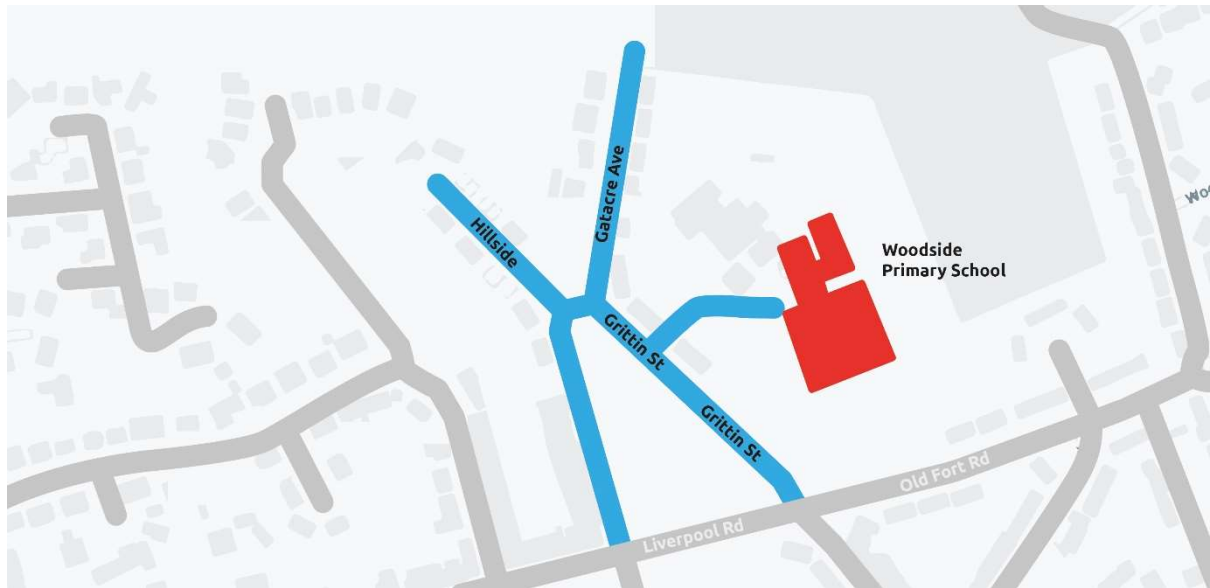

Woodside Primary School

Map of affected area:

Times affected:

8am–9am and 2.30pm–3.30pm, Mon–Fri